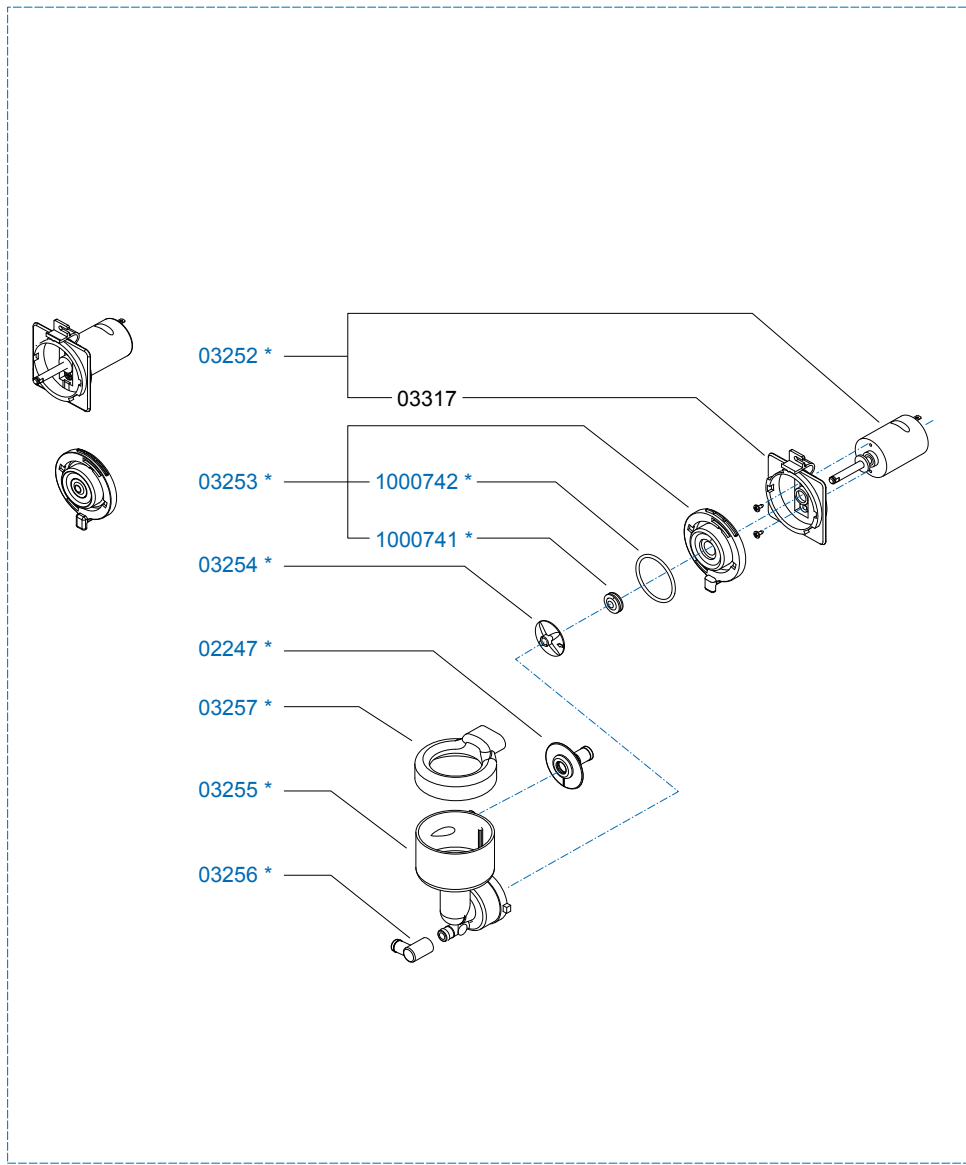

Page : 7 - 13
 Rev : 2

Rated voltage : 1N~ 220-240V 50-60Hz 2275W

Drawer : JK
 Date : 13-11-12

Spare Parts Info

ANIMO

www.animo.eu

*Recomended Spare Part

Type : OPTIFRESH 4 NG
 Articulenumber : 1001711

From mach. nr. : 3V 19362
 Date : 07 - 2012

Page : 8 - 13
 Rev : 2

Rated voltage : 1N~ 220-240V 50-60Hz 2275W

Drawer : JK
 Date : 13-11-12

Spare Parts Info

ANIMO

www.animo.eu

*Recomended Spare Part