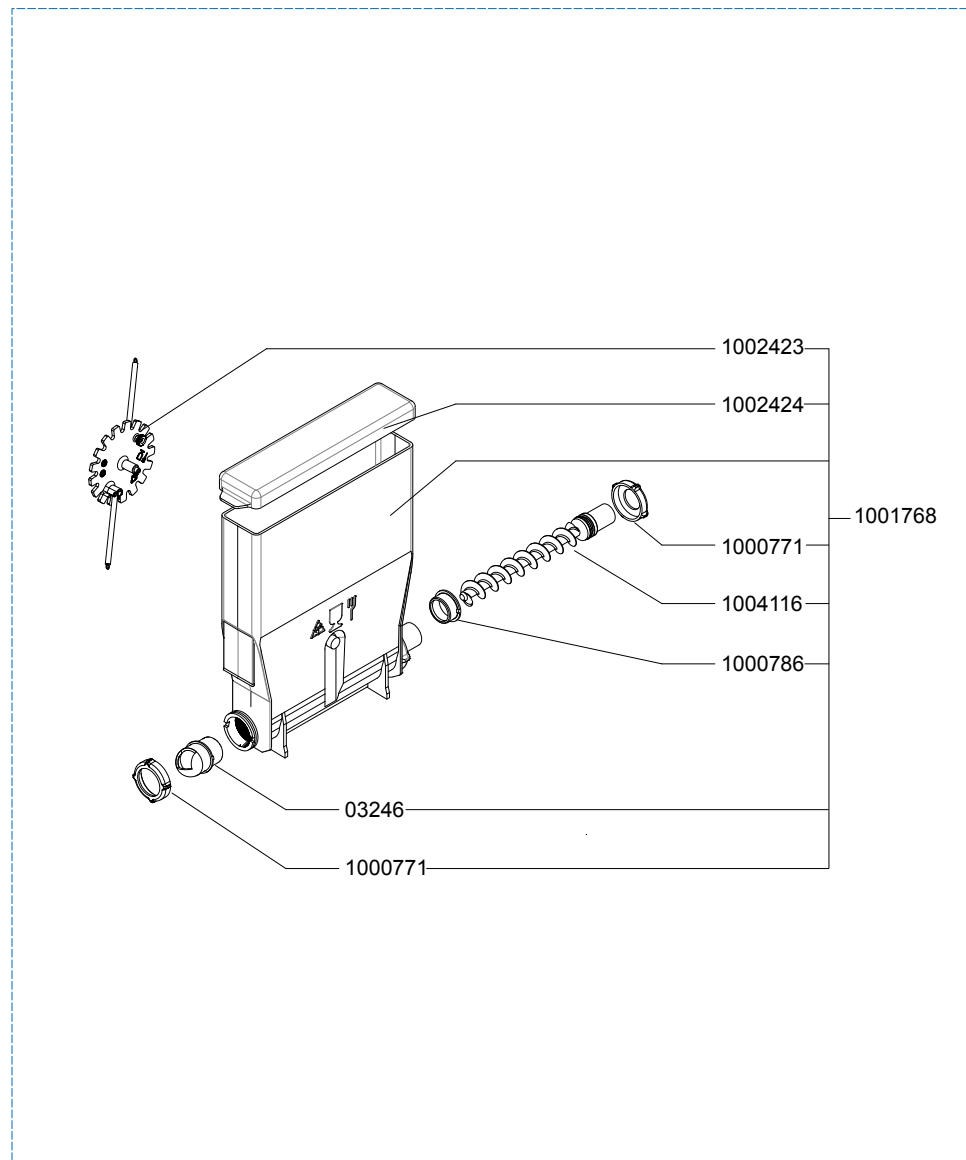

From mach. nr. : 3V 19362
 Date : 07 - 2012

Page : 8 - 13
 Rev : 2

Rated voltage : 1N~ 220-240V 50-60Hz 2275W

Drawer : JK
 Date : 13-11-12

Spare Parts Info

ANIMO

www.animo.eu

*Recomended Spare Part