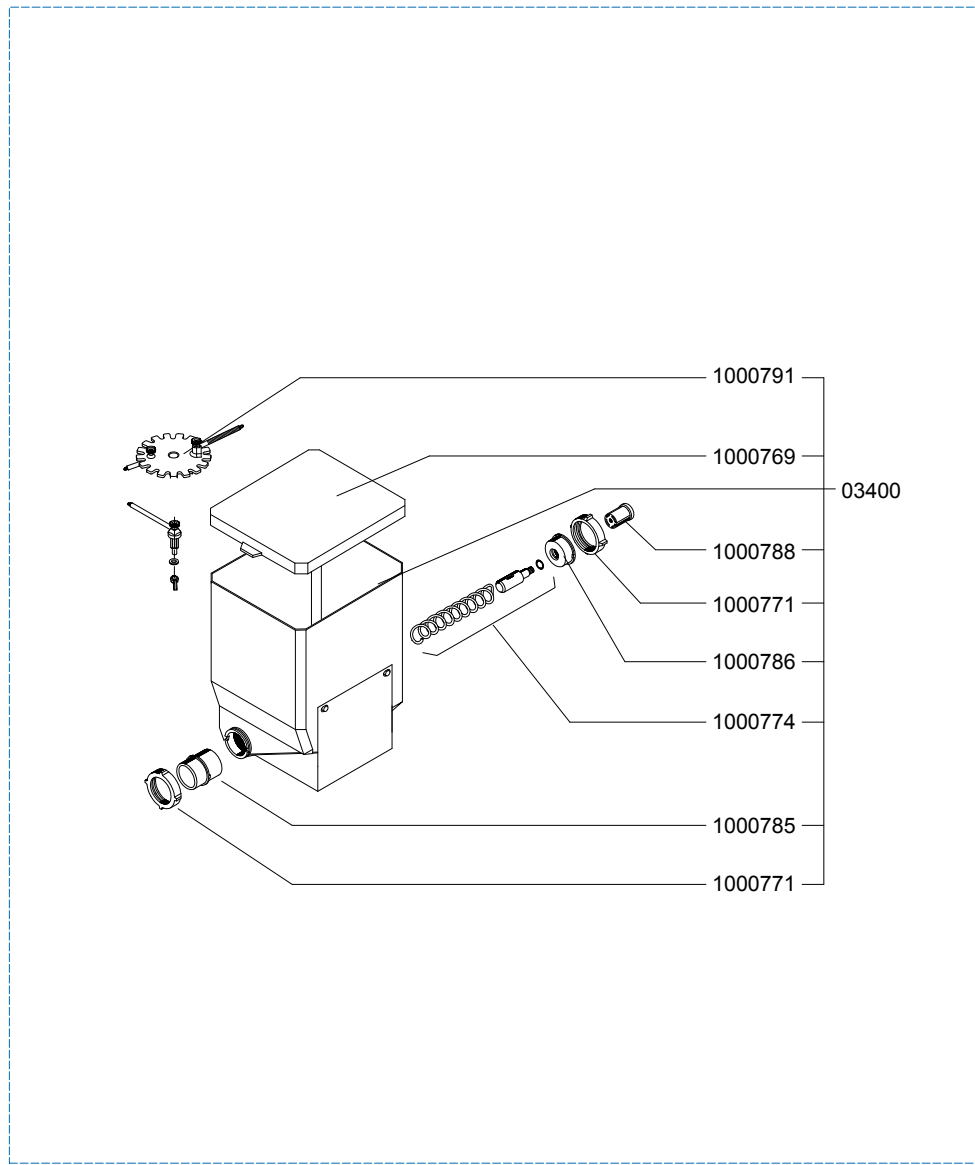

Page : 7 - 13
 Rev : 2

Rated voltage : 1N~ 220-240V 50-60Hz 2275W

Drawer : JK
 Date : 13-11-12

Spare Parts Info

ANIMO

www.animo.eu

*Recomended Spare Part

Type : OPTIFRESH 4 NG
 Articulenumber : 1001711