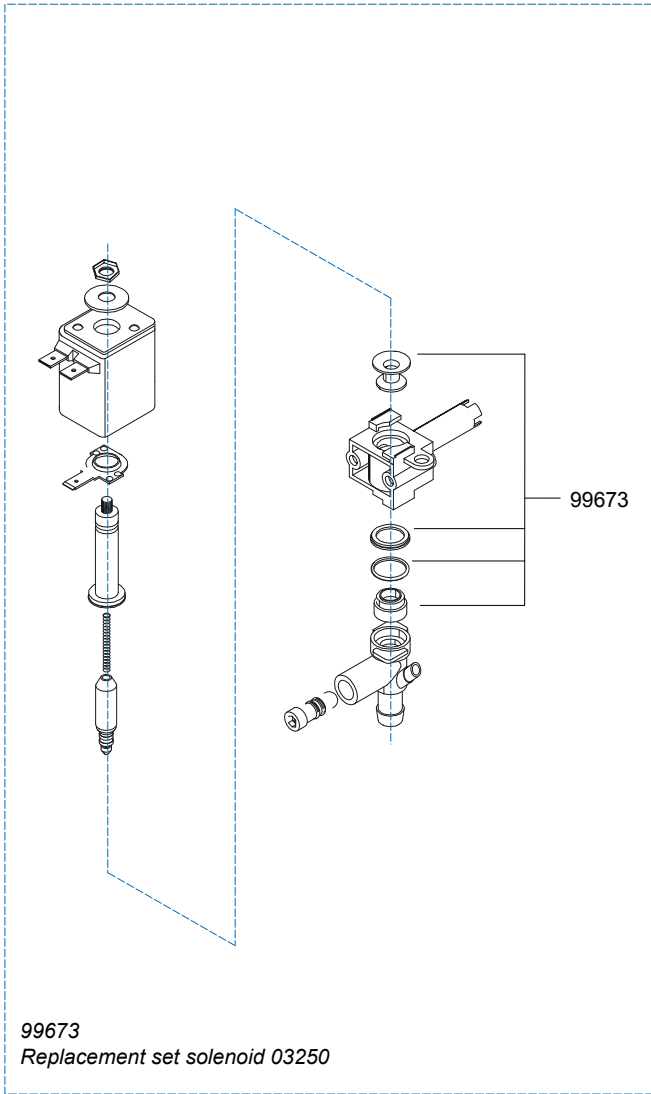

Accessories

*Recomended Spare Part

Type : OPTIFRESH 4 NG
Articulenumber : 1001711

From mach. nr. : 3V 19362
Date : 07 - 2012

Page : 11 - 13
Rev : 2

Rated voltage : 1N~ 220-240V 50-60Hz 2275W

Drawer : JK
Date : 13-11-12

Spare Parts Info

ANIMO

www.animo.eu