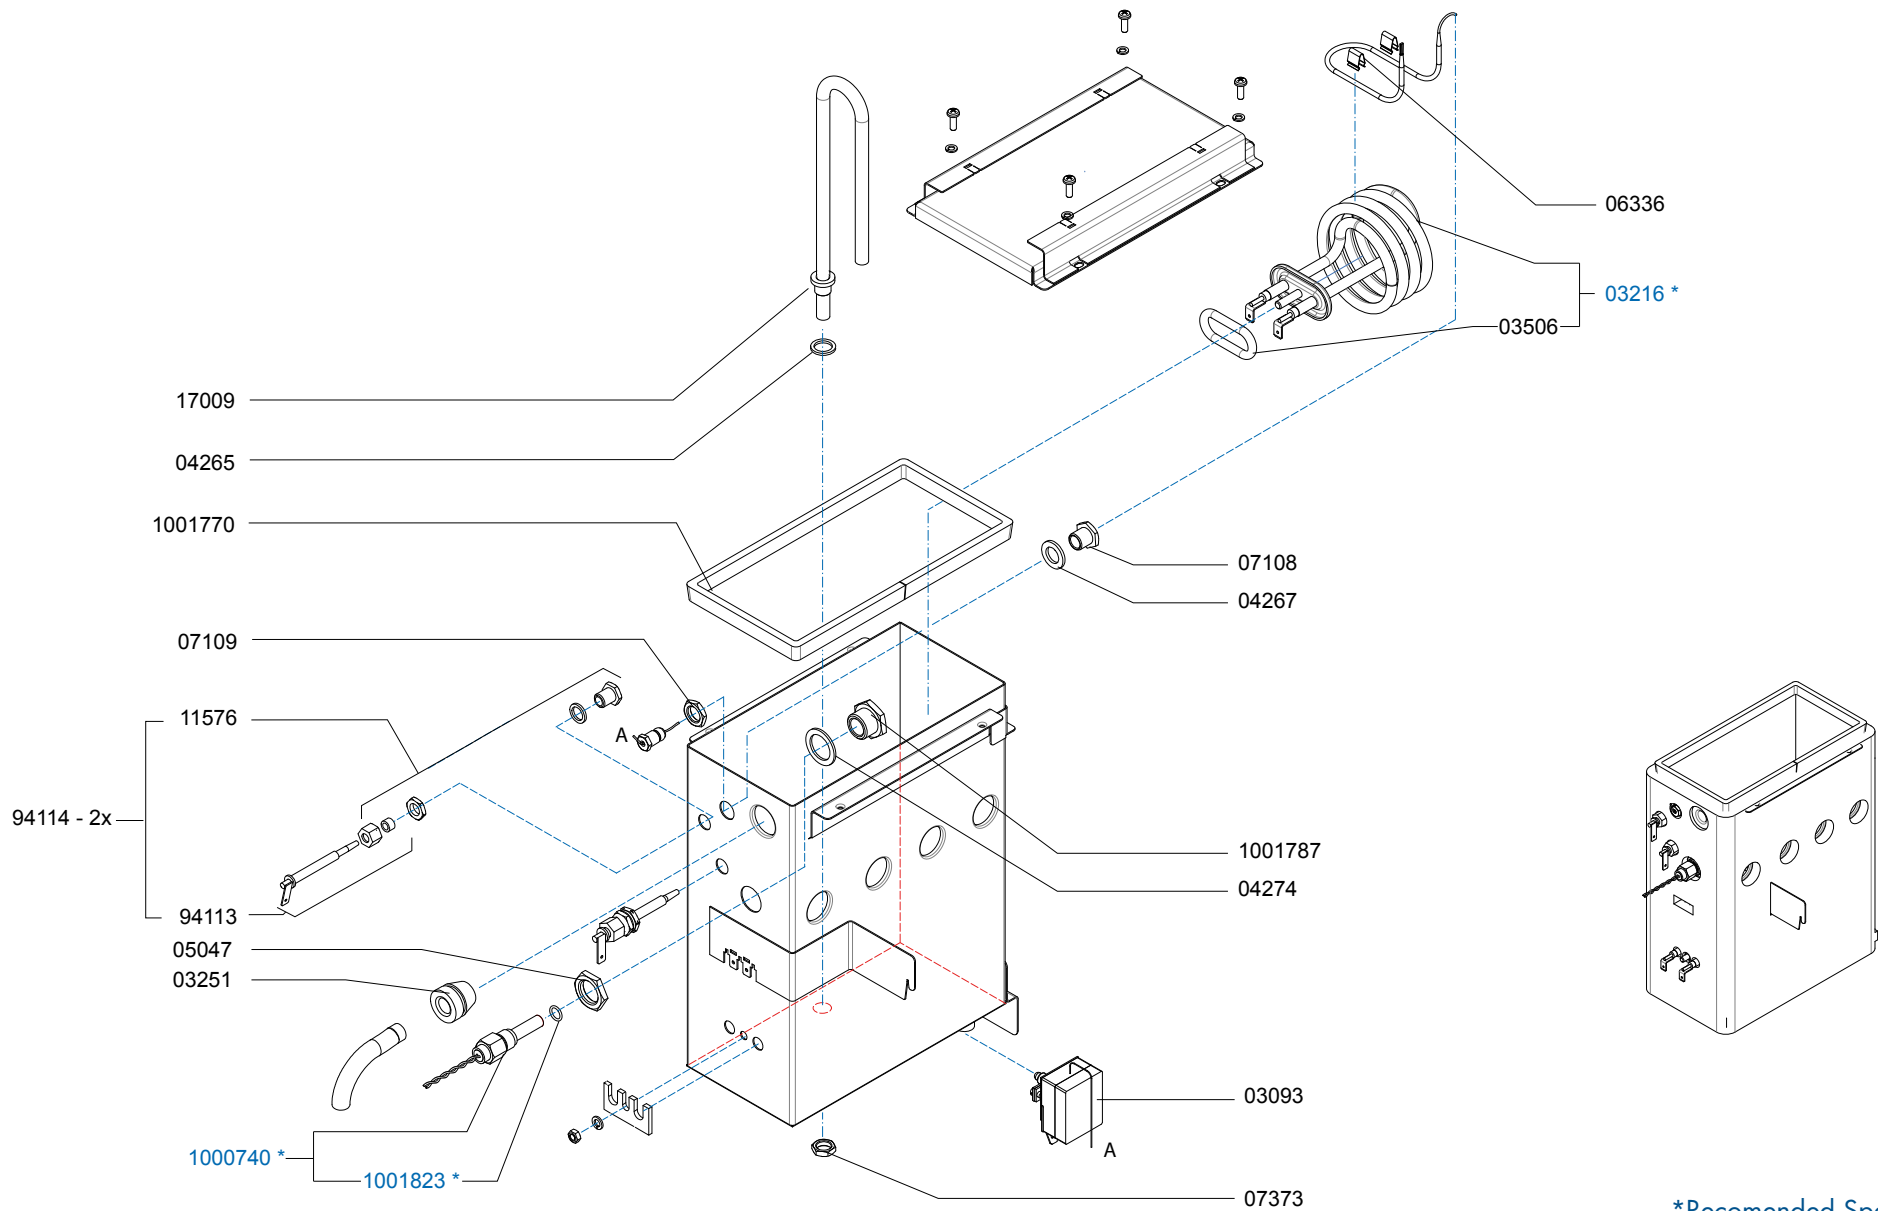

*Recomended Spare Part

Type : OPTIFRESH 4 NG Articulenumber : 1001711	From mach. nr. : 3V 19362 Date : 07 - 2012	Page : 10 - 13 Rev : 2	 www.animo.eu
Rated voltage : 1N~ 220-240V 50-60Hz 2275W	Drawer : JK Date : 13-11-12	Spare Parts Info