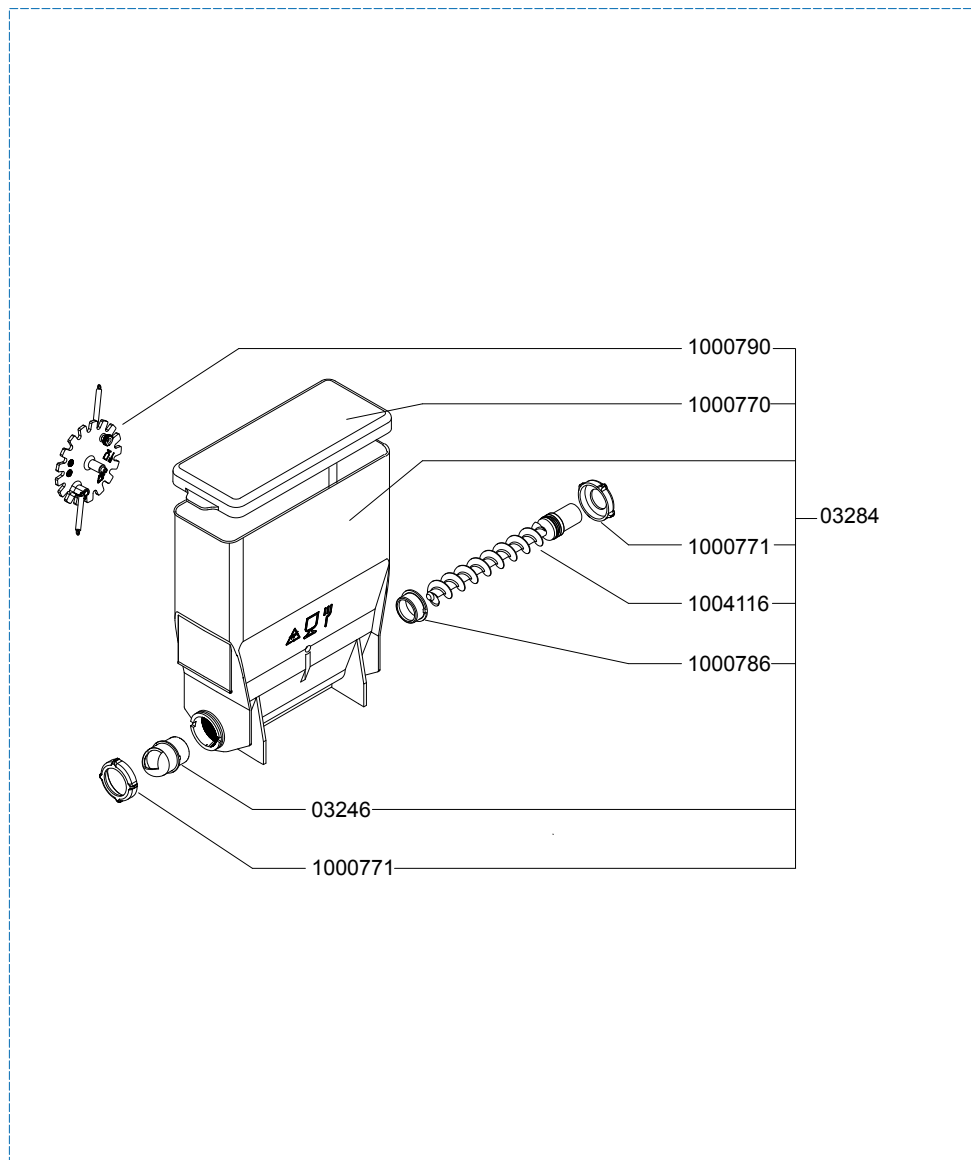

From mach. nr. : 3V 19362
 Date : 07 - 2012

Page : 8 - 13
 Rev : 2

Rated voltage : 1N~ 220-240V 50-60Hz 2275W

Drawer : JK
 Date : 13-11-12

Spare Parts Info

ANIMO

www.animo.eu

*Recomended Spare Part