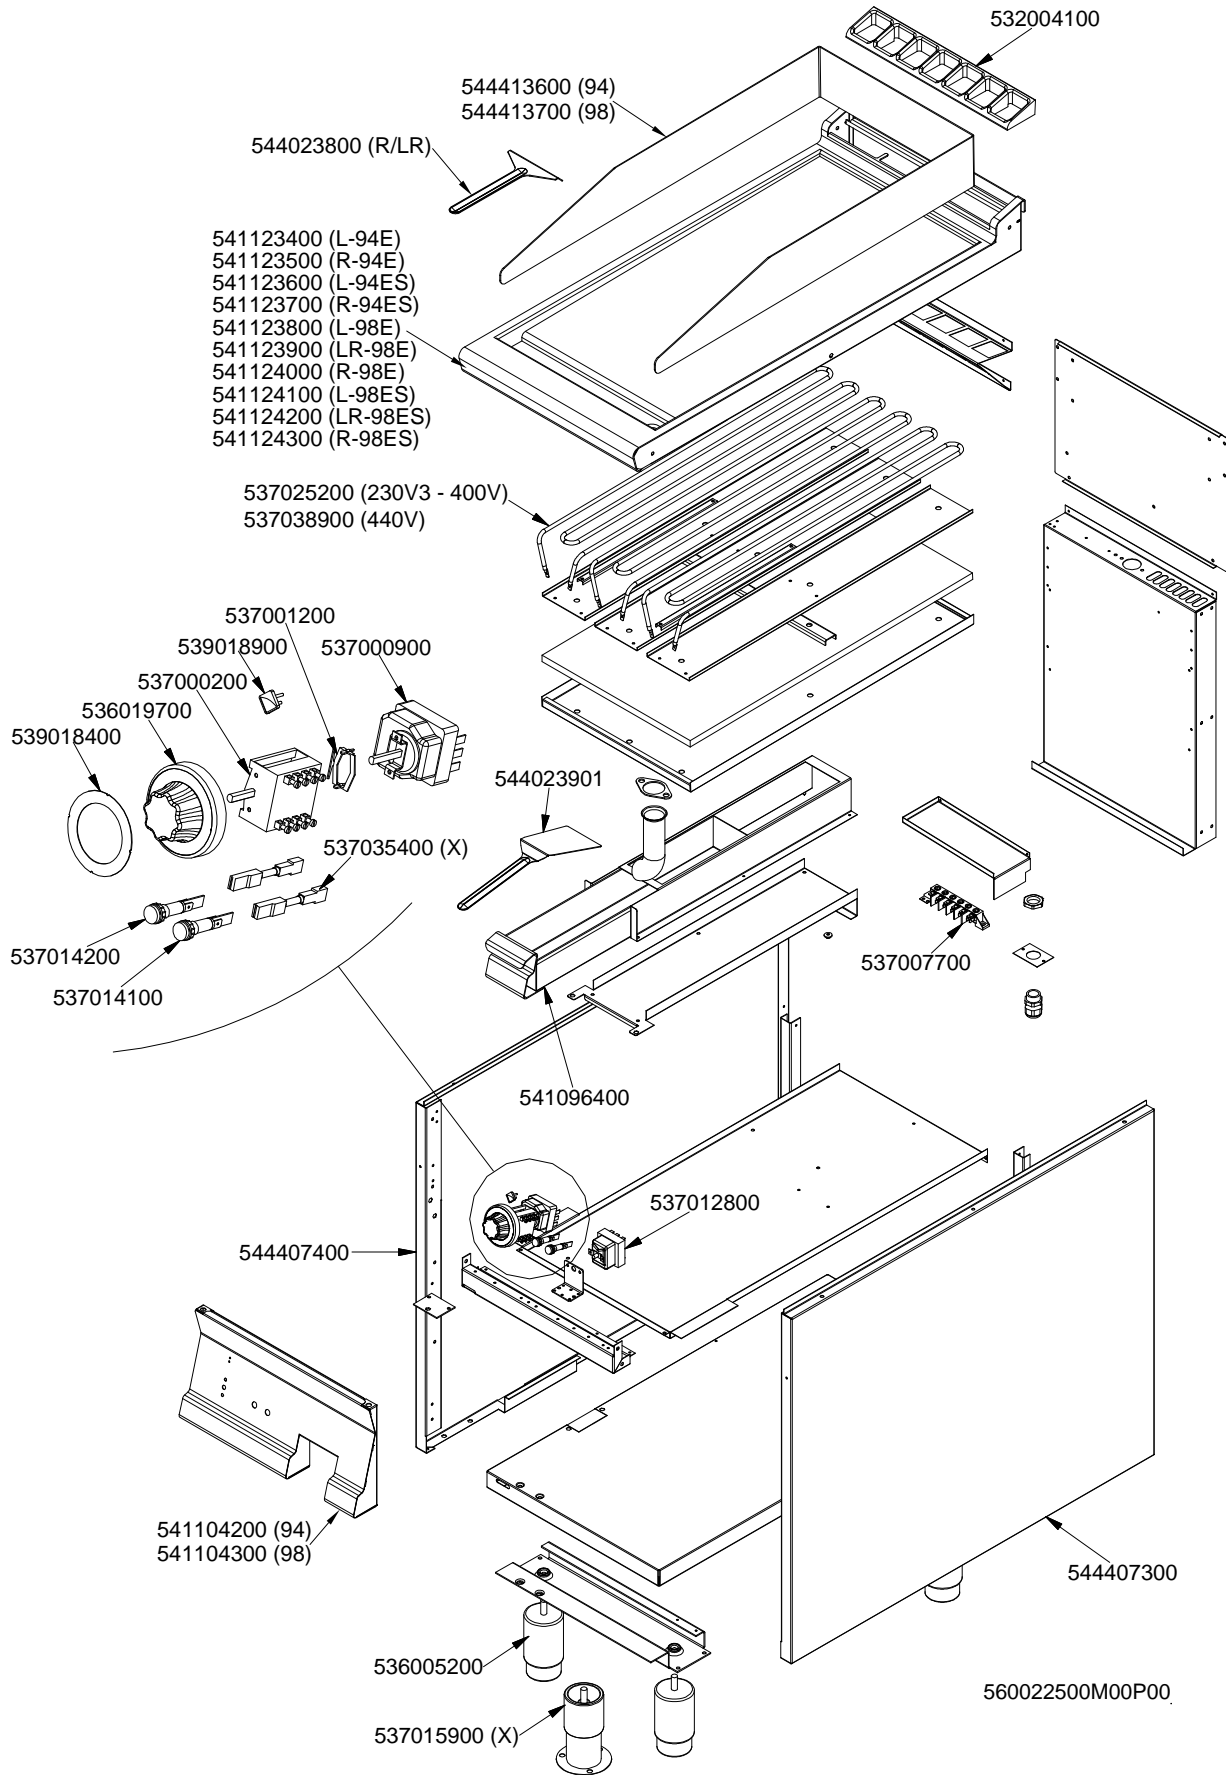

IPERLOTUS 90

ELETRICO / ELECTRIC / ELEKTRO / ELECTRIQUE

FT..-94ET FT..-98ET FT..-94ETX FT..-98ETX

| Page | Pos | Code | Description |
|------|-----|-----------|-------------------------------------|
| 001 | | 544407300 | RIGHT SIDE PANEL 90 LINE |
| 001 | | 532004100 | FLUE GRID L=370 70LINE (RAF) |
| 001 | | 537012800 | SAFETY THERMOSTAT 420°C THREEPHASE |
| 001 | | 544023901 | SPATTLE FOR FRY-TOP |
| 001 | | 537000900 | THERMOSTAT 50-320°C THREEPHASE |
| 001 | | 537001200 | FIXING BRACKET FOR THERMOSTAT/COMM. |
| 001 | | 539018900 | INDEX FOR KNOB |
| 001 | | 537000200 | COMMUTATOR 1 POS. 3PHASE S.49 16A |
| 001 | | 536019700 | BLACK KNOB §70 PIN §6*5 |
| 001 | | 539018400 | ADHESIVE GRADUATED DISC FOR KNOB |
| 001 | | 537014200 | GREEN WARNING LIGHT 250V |
| 001 | | 537014100 | WHITE WARNING LIGHT 250V |
| 001 | | 544413700 | SPLASH GUARD FT-98 |
| 001 | | 541104300 | CONTROL PANEL FT-78E |
| 001 | | 541096400 | DRIP TRAY FT S.70 |
| 001 | | 537007700 | TERMINAL BLOCK THREEPHASE 40A |
| 001 | | 544407400 | LEFT SIDE PANEL 70 LINE |
| 001 | | 537025200 | HEATING ELEMENT W2000 V230 FT 90 |
| 001 | | 537038900 | HEATING ELEMENT W2000 V230 FT 90 |
| 001 | | 541123700 | UPPER PLATE FTR-94ES |
| 001 | | 541123800 | UPPER PLATE FTL-98E |
| 001 | | 536005200 | INOX LEG 2" 120-180 M10 |