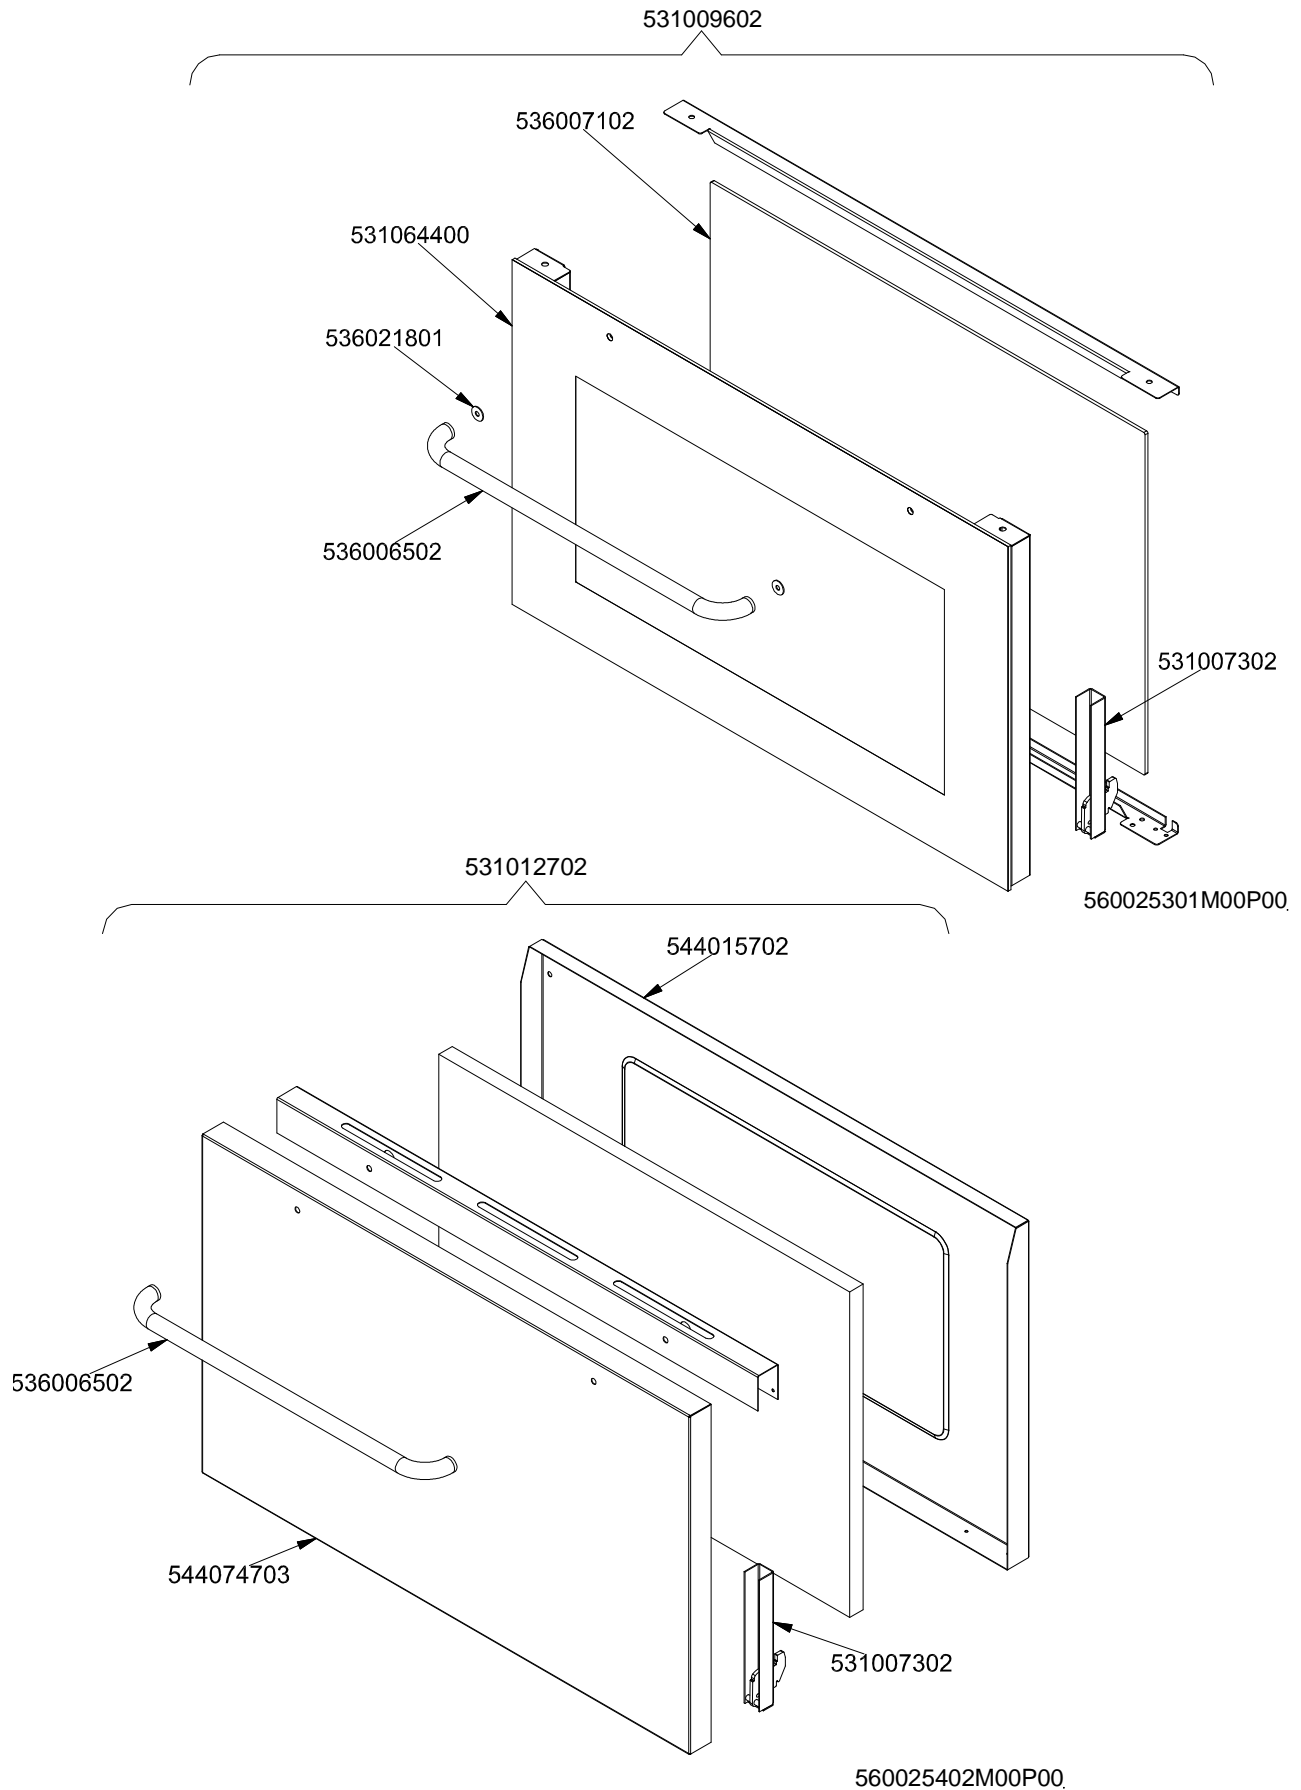

CUCINE / RANGES / HERDE / CUISINIÈRES / N° ≥ 0310

FORNO / OVEN / BACKOFEN / FOUR / CF-8 10 10/6

PORTE / DOORS / TÜREN / PORTES ≥ 0706

PC-E

Page	Pos	Code	Description
001		537002200	ELECTRICAL PLATE D.180 W1500 V230
001		537002100	ELECTRICAL PLATE D.145 W1000 V230
001		544036801	UPPER PLATE CF-10E/6 (NEW MODEL)
001		541027000	NEUTRAL SPACER 1000
001		544083201	CONTROL PANEL CFM-10ET/6
001		544036701	CONTROL PANEL CF-10ET 6PLATES (NEW)
001		537007600	TERMINAL BLOCK SINGLEPHASE 40A
001		544044301	SIDE NEW CF-10
001		531008100	ADJUSTABLE LEG H9 CHROME
002		539028000	SELECTOR SIGN PLATE FOR OVEN
002		537035600	OVEN COMMUTATOR * EL. 60+65LINES
002		536013800	KNOB D.70 BLACK 6*5 WITH SPRING
002		539007200	ADHESIVE GRADUATE F.MAXI-EL.STAT.OV
002		537014100	WHITE WARNING LIGHT 250V
002		537014200	GREEN WARNING LIGHT 250V
002		539023900	SIGN PLATE FOR OVEN TEMPERATURE
002		537019101	THERMOSTAT MONOPHAS.050-320°C F.MF
002		539023800	SIGN PLATE FOR OVEN TIMER
002		537019300	TIMER FOR MULTIFUNCTION OVEN
002		537019301	
002		539023400	ADHESIVE GRADUATED DISC F.KNOB
002		539023501	ADHESIVE GRAD.DISC *E.MULTIF.TERM.
002		537006200	UPPER OVEN HEATING EL.1000+2000W
002		533095900	PIN FOR GRIDSHOLDER SUPPORT CF 60
002		534009100	GRILL PROTECTION CF-8/10
002		537005400	OVEN BULB 15W 300°C
002		537007900	OVEN BULB-SOCKET
002		533079700	LOCK SPRING FOR BULB §3/§4
002		531012402	DOOR WHEEL HOLDER FOR MAXI OVEN
002		531057800	RHD GRIDS HOLDER FOR MAXI-OVEN
002		536011301	OVEN GASKET CF-8/10 *FE*
002		531057900	LHD GRIDS HOLDER FOR MAXI-OVEN
002		531006701	MAXI OVEN GRID FOR S60/65
002		537006300	LOWER OVEN HEATING EL.W1750 230CF8/
003		536007102	
003		531064400	EXTERNAL GLASS MAXI OVEN DOOR+FRAME
003		536021801	DOOR HANDLE SPACER FOR MAXI OVEN
003		536006502	OVEN DOOR HANDLE 60LINE AL.
003		531007302	DOOR HINGE FOR MAXI OVEN 60.LINE
003		531012702	STAINLESS STEEL OVEN DOOR 60 LINE
003		544015702	INNER-DOOR FOR MAXI OVEN OF 60LINE
003		544074703	S/S MAXI OVEN DOOR PANEL
004		537000300	COMMUTATOR 7 POSITIONS S.49 16A
004		536002100	KNOB 7 POSITIONS SNACK
004		537014100	WHITE WARNING LIGHT 250V