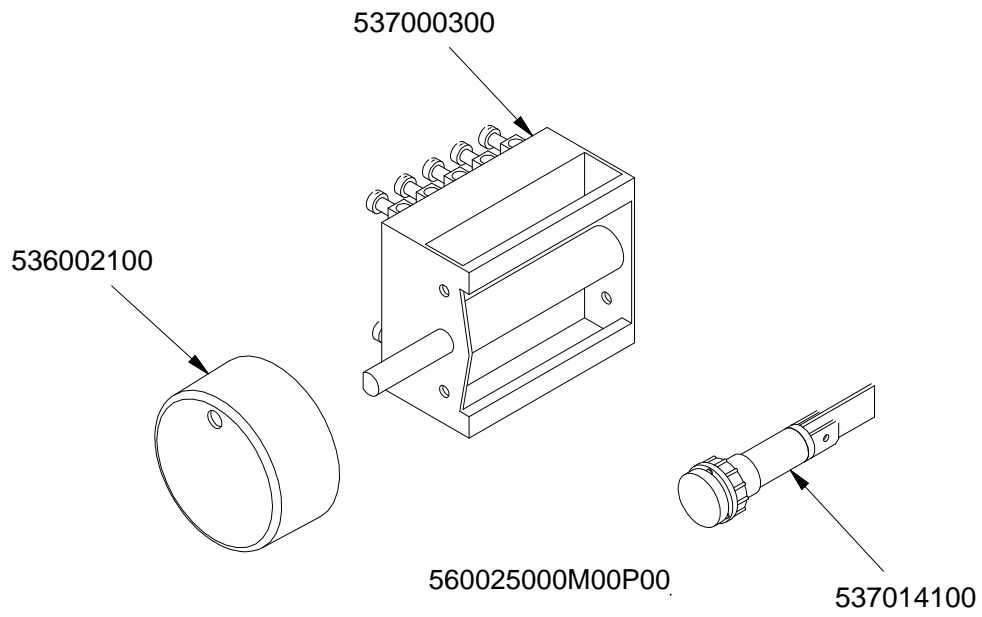

CUCINE / RANGES / HERDE / CUISINIÈRES / N° ≥ 0310

FORNO / OVEN / BACKOFEN / FOUR / CF-8 10 10/6

PORTE / DOORS / TÜREN / PORTES ≥ 0706

PC-E

Page	Pos	Code	Description
001		537002200	ELECTRICAL PLATE D.180 W1500 V230
001		537002100	ELECTRICAL PLATE D.145 W1000 V230
001		544036801	UPPER PLATE CF-10E/6 (NEW MODEL)
001		541027000	NEUTRAL SPACER 1000
001		544083201	CONTROL PANEL CFM-10ET/6
001		544036701	CONTROL PANEL CF-10ET 6PLATES (NEW)
001		537007600	TERMINAL BLOCK SINGLEPHASE 40A
001		544044301	SIDE NEW CF-10
001		531008100	ADJUSTABLE LEG H9 CHROME
002		539028000	SELECTOR SIGN PLATE FOR OVEN
002		537035600	OVEN COMMUTATOR * EL. 60+65LINES
002		536013800	KNOB D.70 BLACK 6*5 WITH SPRING
002		539007200	ADHESIVE GRADUATE F.MAXI-EL.STAT.OV
002		537014100	WHITE WARNING LIGHT 250V
002		537014200	GREEN WARNING LIGHT 250V
002		539023900	SIGN PLATE FOR OVEN TEMPERATURE
002		537019101	THERMOSTAT MONOPHAS.050-320°C F.MF
002		539023800	SIGN PLATE FOR OVEN TIMER
002		537019300	TIMER FOR MULTIFUNCTION OVEN
002		537019301	
002		539023400	ADHESIVE GRADUATED DISC F.KNOB
002		539023501	ADHESIVE GRAD.DISC *E.MULTIF.TERM.
002		537006200	UPPER OVEN HEATING EL.1000+2000W
002		533095900	PIN FOR GRIDSHOLDER SUPPORT CF 60
002		534009100	GRILL PROTECTION CF-8/10
002		537005400	OVEN BULB 15W 300°C
002		537007900	OVEN BULB-SOCKET
002		533079700	LOCK SPRING FOR BULB §3/§4
002		531012402	DOOR WHEEL HOLDER FOR MAXI OVEN
002		531057800	RHD GRIDS HOLDER FOR MAXI-OVEN
002		536011301	OVEN GASKET CF-8/10 *FE*
002		531057900	LHD GRIDS HOLDER FOR MAXI-OVEN
002		531006701	MAXI OVEN GRID FOR S60/65
002		537006300	LOWER OVEN HEATING EL.W1750 230CF8/
003		536007102	
003		531064400	EXTERNAL GLASS MAXI OVEN DOOR+FRAME
003		536021801	DOOR HANDLE SPACER FOR MAXI OVEN
003		536006502	OVEN DOOR HANDLE 60LINE AL.
003		531007302	DOOR HINGE FOR MAXI OVEN 60.LINE
003		531012702	STAINLESS STEEL OVEN DOOR 60 LINE
003		544015702	INNER-DOOR FOR MAXI OVEN OF 60LINE
003		544074703	S/S MAXI OVEN DOOR PANEL
004		537000300	COMMUTATOR 7 POSITIONS S.49 16A
004		536002100	KNOB 7 POSITIONS SNACK
004		537014100	WHITE WARNING LIGHT 250V