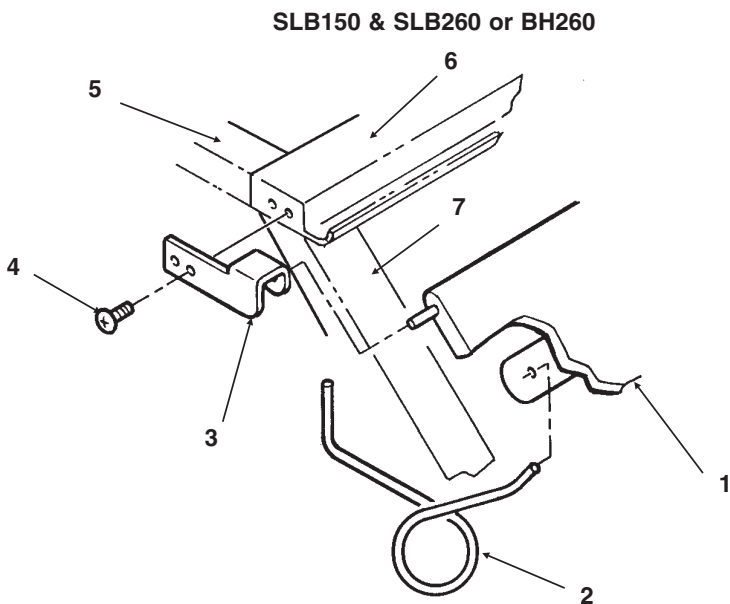

## SLB150, SLB260/BH260, SLB375/BH375

Item Number	Part Number	Description
1	C80211705	Canopy
2	C80230902	Bin door assembly (includes hinge)
3	C80206901	Hinge pin
4	C80209504	Door frame assembly
5	19-0503-04	Gasket tape, 90"
6	C80206601	Hinge for door, rt
	C80206602	Hinge for door, left
Not illustrated:		
7	C80399201	Clear button
8	C80511301	Baffle

Item Number	Part Number	Description
1	C19475304	Door Assembly
2	C19629100	Door spring
3	C80299602	Left door hinge
	C80299601	Right door hinge
4	C19632604	Hinge pin
5	19-0503-04	Gasket tape, 90"
6	C80307602	Canopy
7	C80309002	Door frame assy
SLB150 Only		
	C34196203	Bin thermo bracket

Bin Drain Parts:	
BH375, SLB375, BH260 and SLB260	
Female fitting, pn C80205501	
Male fitting, pn C80205301	
Flanged hex nut, pn C80205401	
SLB150	
Drain fitting, pn C36619500	
Drain cup, pn C36619600	
Dran cap, pn C36619400	

Not Shown		
KSLDK Key Mech. Kit (Slimline)		
Item Number	Part Number	Description
1	C26203100	Micro switch
2	C42647900	Brass lock housing
3	C42792800	Switch bracket
4	C80417803	Key mech
5	C80575503	Coin mech cover
KSLDC, Coin Mech Kit (Slimline)		
1	C18223900	Term. board
2	C46292701	Control Relay
3	C80457301	Coin slide mech.
4	C80457401	Coin box
5	C80457501	Mounting plate
6	C80565701	Timer