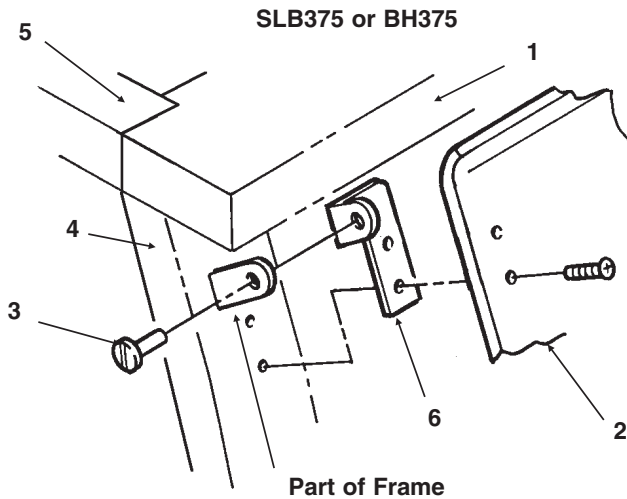

## SLB150, SLB260/BH260, SLB375/BH375

Item Number	Part Number	Description
1	C80211705	Canopy
2	C80230902	Bin door assembly (includes hinge)
3	C80206901	Hinge pin
4	C80209504	Door frame assembly
5	19-0503-04	Gasket tape, 90"
6	C80206601	Hinge for door, rt
	C80206602	Hinge for door, left
Not illustrated:		
7	C80399201	Clear button
8	C80511301	Baffle

Item Number	Part Number	Description
1	C19475304	Door Assembly
2	C19629100	Door spring
3	C80299602	Left door hinge
	C80299601	Right door hinge
4	C19632604	Hinge pin
5	19-0503-04	Gasket tape, 90"
6	C80307602	Canopy
7	C80309002	Door frame assy
SLB150 Only		
	C34196203	Bin thermo bracket

Bin Drain Parts:	
BH375, SLB375, BH260 and SLB260	
Female fitting, pn C80205501	
Male fitting, pn C80205301	
Flanged hex nut, pn C80205401	
SLB150	
Drain fitting, pn C36619500	
Drain cup, pn C36619600	
Dran cap, pn C36619400	

Not Shown		
KSLDK Key Mech. Kit (Slimline)		
Item Number	Part Number	Description
1	C26203100	Micro switch
2	C42647900	Brass lock housing
3	C42792800	Switch bracket
4	C80417803	Key mech
5	C80575503	Coin mech cover
KSLDC, Coin Mech Kit (Slimline)		
1	C18223900	Term. board
2	C46292701	Control Relay
3	C80457301	Coin slide mech.
4	C80457401	Coin box
5	C80457501	Mounting plate
6	C80565701	Timer