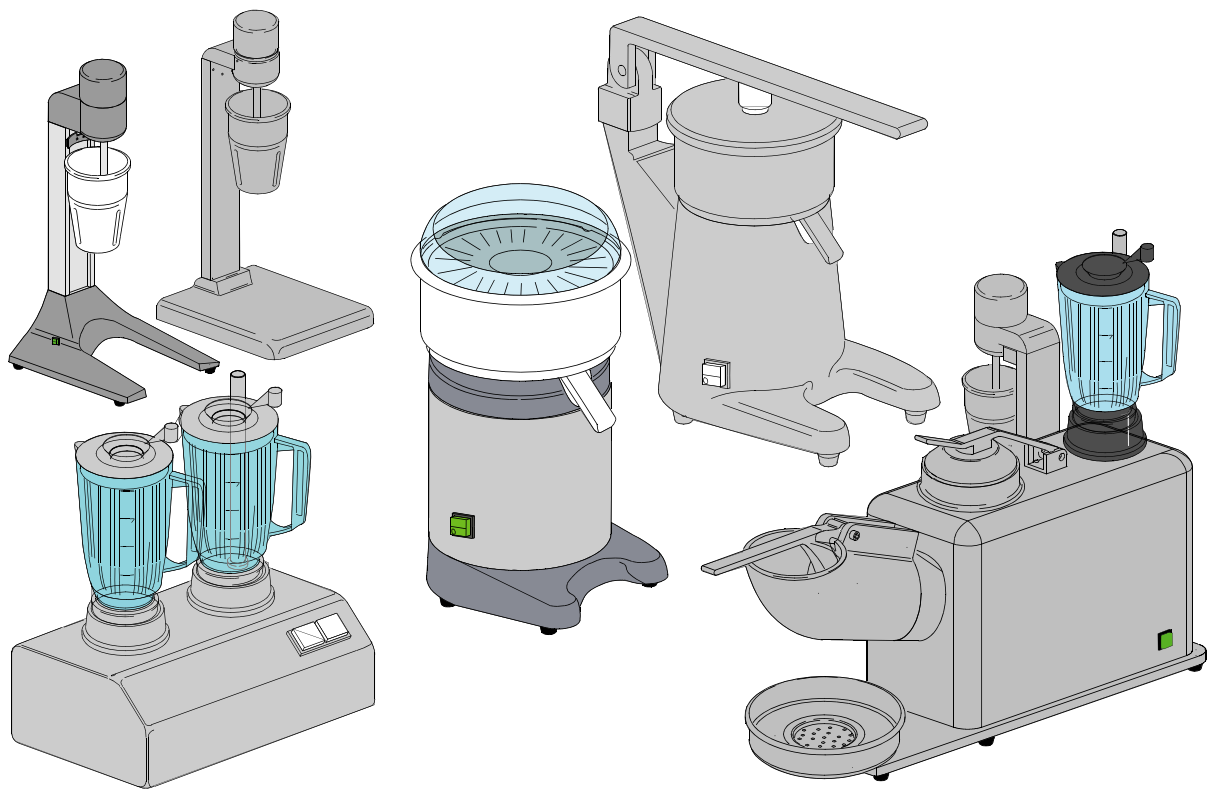

ROBOT

LINEA ROBOT

TYPE: RO

Accessories
WITHOUT ACCESSORY

Spare parts manual

1. Spare parts

Blender F1 / F2	7
Blender F1 / F2	9
Blender F1 / F2	11
Citrus squeezers S30	13
Citrus squeezers S40	15
Citrus squeezers S40	17
Citrus squeezers S55	19
Citrus squeezers S55	21
Multiple group GM mod.03.....	23
Multiple group GM/2 mod.03	25
Multiple group GM - GM/2.....	27
Multiple group GM2/2.....	29
Multiple group GM2/2 mod.03	33
Multiple group GM3 mod.03.....	35
Multiple group GM4 mod.03.....	39
Multiple group GM3 - GM4.....	43