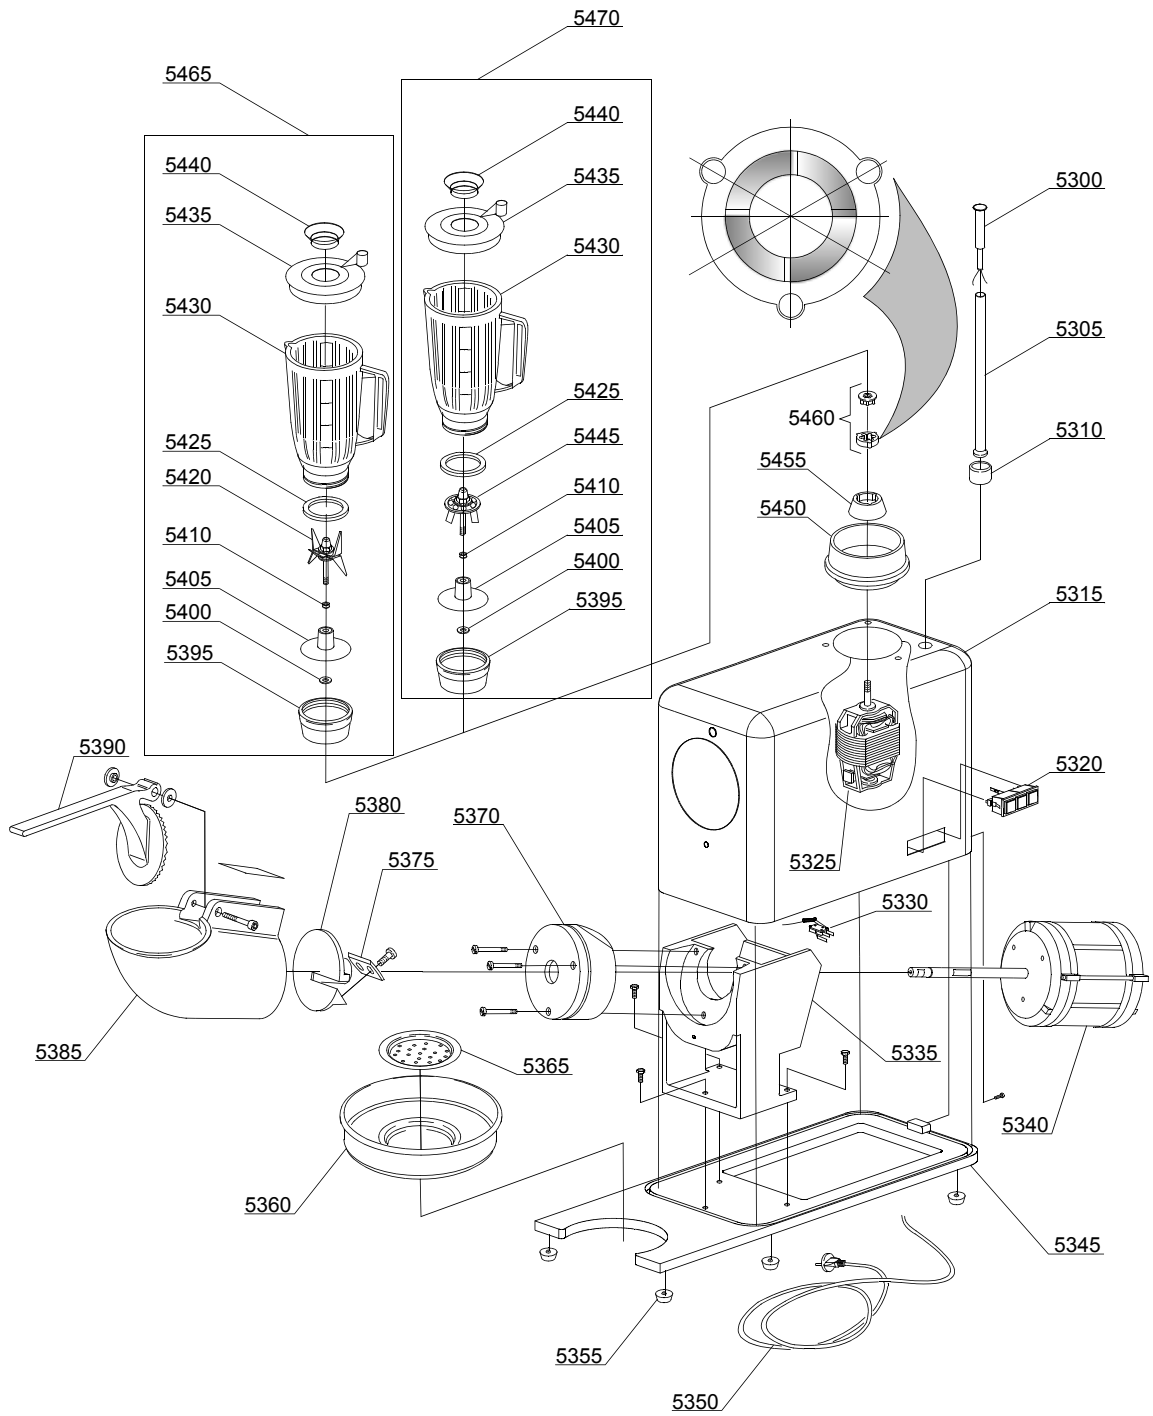

Spare parts

Mixer M1 - M2 - MP 47

Mixer M1 - M2 - MP 49

Mixer M1 - M2 - MP 51

1.1 Voltage codes

Voltage code	Voltage
A	3/N/PE~400/230V 50Hz
B	~250V 16A 50Hz
C	3/N/PE~380/220V 50Hz
D	3/PE~200V 50-60Hz
F	2/PE 220-240V 50Hz
G	3/N/PE~415/240V 50Hz
H	3/PE~230V 50Hz
I	3/PE~220V 60Hz
J	3/PE~380 50Hz
K	3/PE~400V 50Hz
L	3/PE~415V 50Hz
M	3/PE~440V 60Hz
N	3/PE~460V 60Hz
O	3/PE~480V 60Hz
P	1/N/PE~220-240V 50Hz
R	2/PE~220-230V 60Hz
S	3/N/PE~400/230V 50Hz
T	3/PE~230V 60Hz

1.2 Product codes

Product code	Full name
Model codes	
Type codes	
51	51
56A	56A
56B	56B
56RB	56RB
56C	56C
56RC	56RC
56	56
57A	57A
57B	57B
57C	57C
57	57
581	581
582	582
58R	58R
58	58
RO	RO
BW	BW
Accessory codes	
wa	WITHOUT ACCESSORY