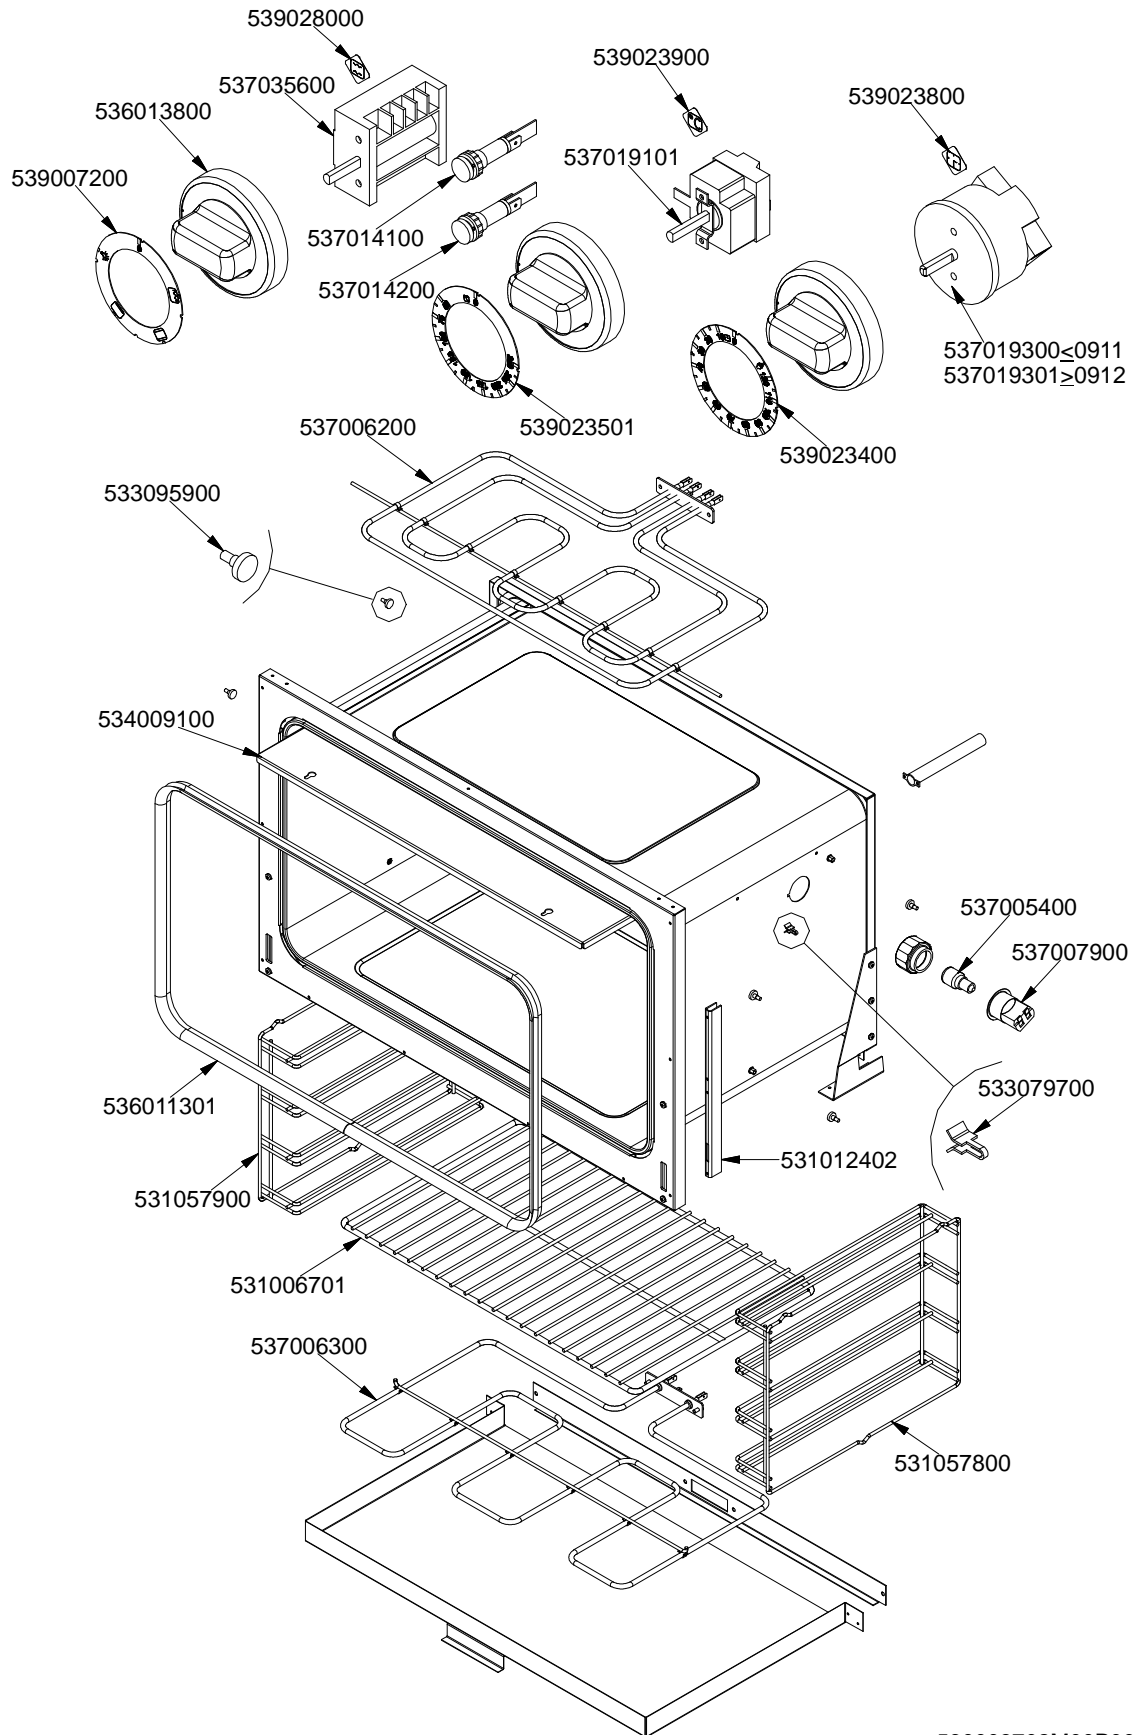

MAGIC SNACK 60

CUCINE / RANGES / HERDE / CUISINIÈRES / N° ≥0310

FORNO / OVEN / BACKOFEN / FOUR / CF-8 10 10/6

ELETTRICO STATICO / TRADITIONAL ELECTRIC / STATISCHER ELEKTRO- /
ELECTRIQUE STATIQUE ≥0706

560003702M00P00.