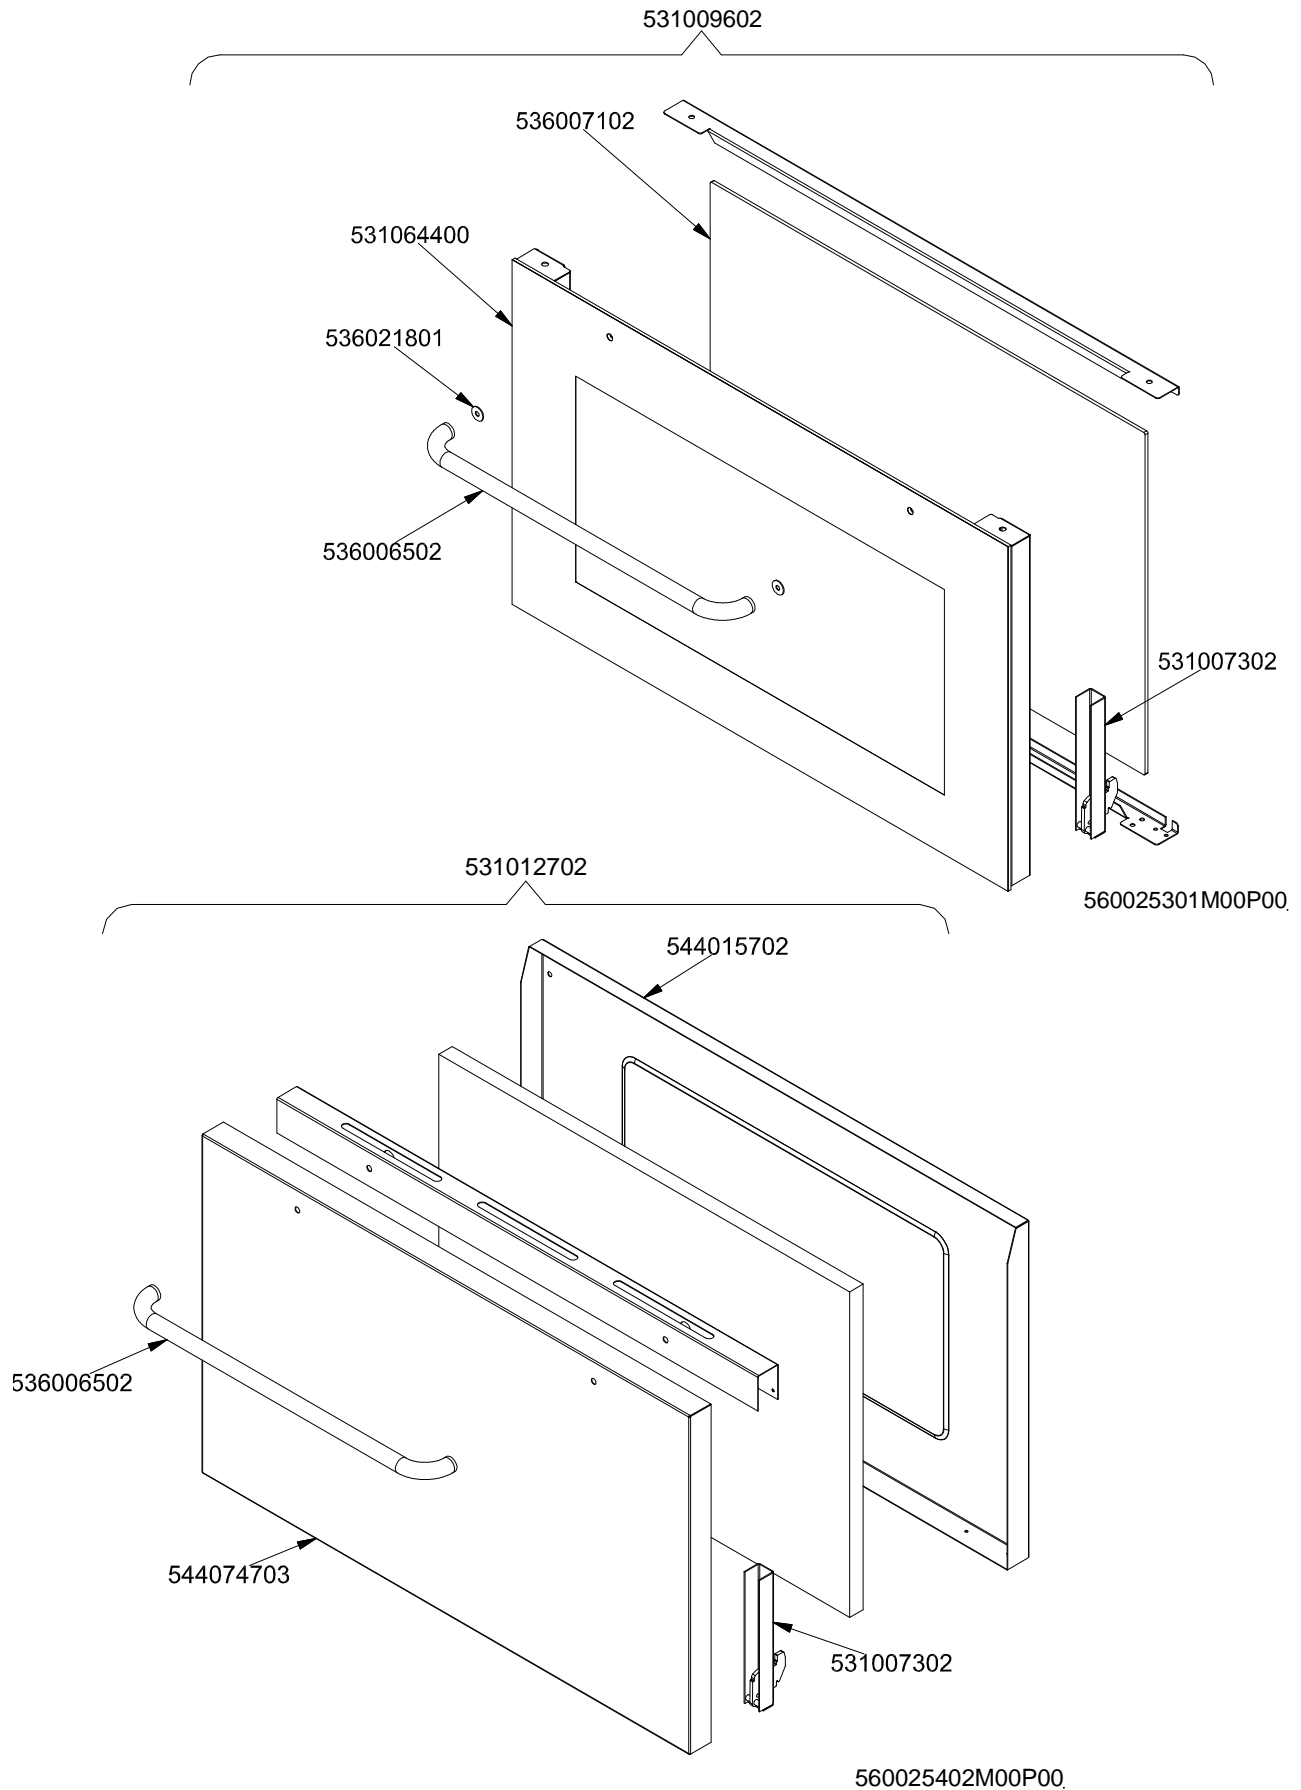

MAGIC SNACK 60

CUCINE / RANGES / HERDE / CUISINIÈRES / N° ≥ 0310

FORNO / OVEN / BACKOFEN / FOUR / CF-8 10 10/6

PORTE / DOORS / TÜREN / PORTES ≥ 0706

PC-E

Page	Pos	Code	Description
001		537002200	ELECTRICAL PLATE D.180 W1500 V230
001		537002100	ELECTRICAL PLATE D.145 W1000 V230
001		537002300	ELECTRICAL PLATE D.220 W2000 V230
001		541026900	NEUTRAL SPACER 800
001		544043701	UPPER PLATE CF-8E
001		544083001	CONTROL PANEL FOR RANGE CFM-8ET
001		544044202	CONTROL PANEL CF-8E
001		537007600	TERMINAL BLOCK SINGLEPHASE 40A
001		544044401	SIDE NEW CF-8
001		531008100	ADJUSTABLE LEG H9 CHROME
002		539028000	SELECTOR SIGN PLATE FOR OVEN
002		537035600	OVEN COMMUTATOR * EL. 60+65LINES
002		536013800	KNOB D.70 BLACK 6*5 WITH SPRING
002		539007200	ADHESIVE GRADUATE F.MAXI-EL.STAT.OV
002		537014100	WHITE WARNING LIGHT 250V
002		537014200	GREEN WARNING LIGHT 250V
002		539023900	SIGN PLATE FOR OVEN TEMPERATURE
002		537019101	THERMOSTAT MONOPHAS.050-320°C F.MF
002		539023800	SIGN PLATE FOR OVEN TIMER
002		537019300	TIMER FOR MULTIFUNCTION OVEN
002		537019301	
002		539023400	ADHESIVE GRADUATED DISC F.KNOB
002		539023501	ADHESIVE GRAD.DISC *E.MULTIF.TERM.
002		537006200	UPPER OVEN HEATING EL.1000+2000W
002		533095900	PIN FOR GRIDSHOLDER SUPPORT CF 60
002		534009100	GRILL PROTECTION CF-8/10
002		537005400	OVEN BULB 15W 300°C
002		537007900	OVEN BULB-SOCKET
002		533079700	LOCK SPRING FOR BULB §3/§4
002		531012402	DOOR WHEEL HOLDER FOR MAXI OVEN
002		531057800	RHD GRIDS HOLDER FOR MAXI-OVEN
002		536011301	OVEN GASKET CF-8/10 *FE*
002		531057900	LHD GRIDS HOLDER FOR MAXI-OVEN
002		531006701	MAXI OVEN GRID FOR S60/65
002		537006300	LOWER OVEN HEATING EL.W1750 230CF8/
003		536007102	
003		531064400	EXTERNAL GLASS MAXI OVEN DOOR+FRAME
003		536021801	DOOR HANDLE SPACER FOR MAXI OVEN
003		536006502	OVEN DOOR HANDLE 60LINE AL.
003		531007302	DOOR HINGE FOR MAXI OVEN 60.LINE
003		531012702	STAINLESS STEEL OVEN DOOR 60 LINE
003		544015702	INNER-DOOR FOR MAXI OVEN OF 60LINE
003		544074703	S/S MAXI OVEN DOOR PANEL
004		537000300	COMMUTATOR 7 POSITIONS S.49 16A
004		536002100	KNOB 7 POSITIONS SNACK
004		537014100	WHITE WARNING LIGHT 250V