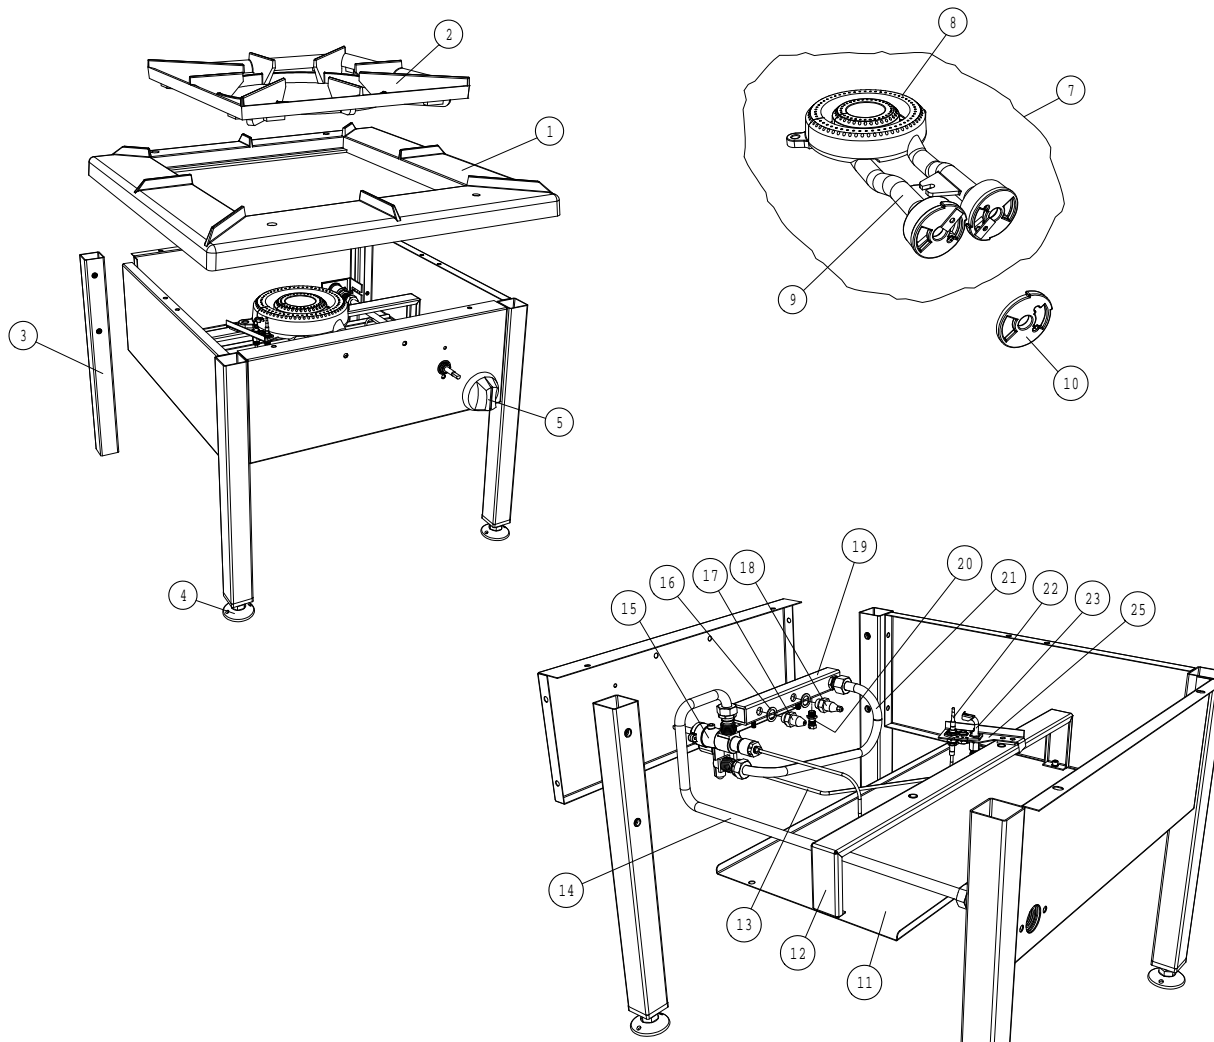

1

2

3

4

5

6

7

8

IF IN DOUBT ASK!!

DO NOT SCALE !!

First Angle Projection

ITEM No.	DESCRIPTION	SPARES No.
1	CAST HOB	537950140
2	CAST PAN SUPPORT	530950075
3	ST/ST LEG	537950165
4	ADJUSTABLE FOOT	537950180
5	CONTROL KNOB	537950026
6	GAS GOVERNOR - NOT SHOWN	530950260
7	DOUBLE BURNER ASSEMBLY	530950042
8	OUTER BURNER ASSEMBLY	530950300
9	INNER BURNER ASSEMBLY	530950310
10	BURNER AERATION RING	530950210
11	BASE PLATE	537950150
12	BURNER SUPPORT	530950290
13	PILOT PIPE (FLEXIBLE)	535010011
14	GAS INLET PIPE (FLEXIBLE)	537950190
15	GAS VALVE	537950020
16	COPPER SEALING WASHER	534350730
17	INJECTOR - OUTER RING (NAT GAS)	537950030
	INJECTOR - OUTER RING (PROPANE)	537950130
18	INJECTOR - INNER RING (NAT GAS)	537950031
	INJECTOR - INNER RING (PROPANE)	537950120
19	MANIFOLD ASSEMBLY	537950050
20	PRESSURE TEST NIPPLE	530950270
21	VALVE TO MANIFOLD PIPE (FLEXIBLE)	537950200
22	THERMOCOUPLE	534101004
23	PILOT BURNER ASSEMBLY (NAT GAS)	537950060
	PILOT BURNER ASSEMBLY (PROPANE)	537950065
24	PILOT INJECTOR (NAT GAS) - NOT SHOWN	539110270
	PILOT INJECTOR (PROPANE) - NOT SHOWN	537950110
25	PILOT BRACKET	537950080

All dimensions in millimetres, Tolerance- Linear $\pm 0.5\text{mm}$ Angular $\pm 0.5^\circ$ (or as stated). All sharp edges to be removed from sheet metal parts.

This part is common to the following units

Drawn	G. SMITH	Product	G1478 STOCKPOT STOVE	
Date	05/02/08	Title	SPARES INFORMATION	
Scale		Drawing Number	BC45873	Issue
Matl.				A
No. off		Finish		
Bin No.		Kraus No.	T111821	

CLEARED FOR PRODUCTION

Drawing Number	BC45873				
	A	1180	PRODUCTION ISSUE	G. SMITH	05/02/08
Issue	Mod No.	Alteration	Zone	Drawn by	Date

Falcon Foodservice Equipment. Wallace View Hillfoots Road Stirling Scotland