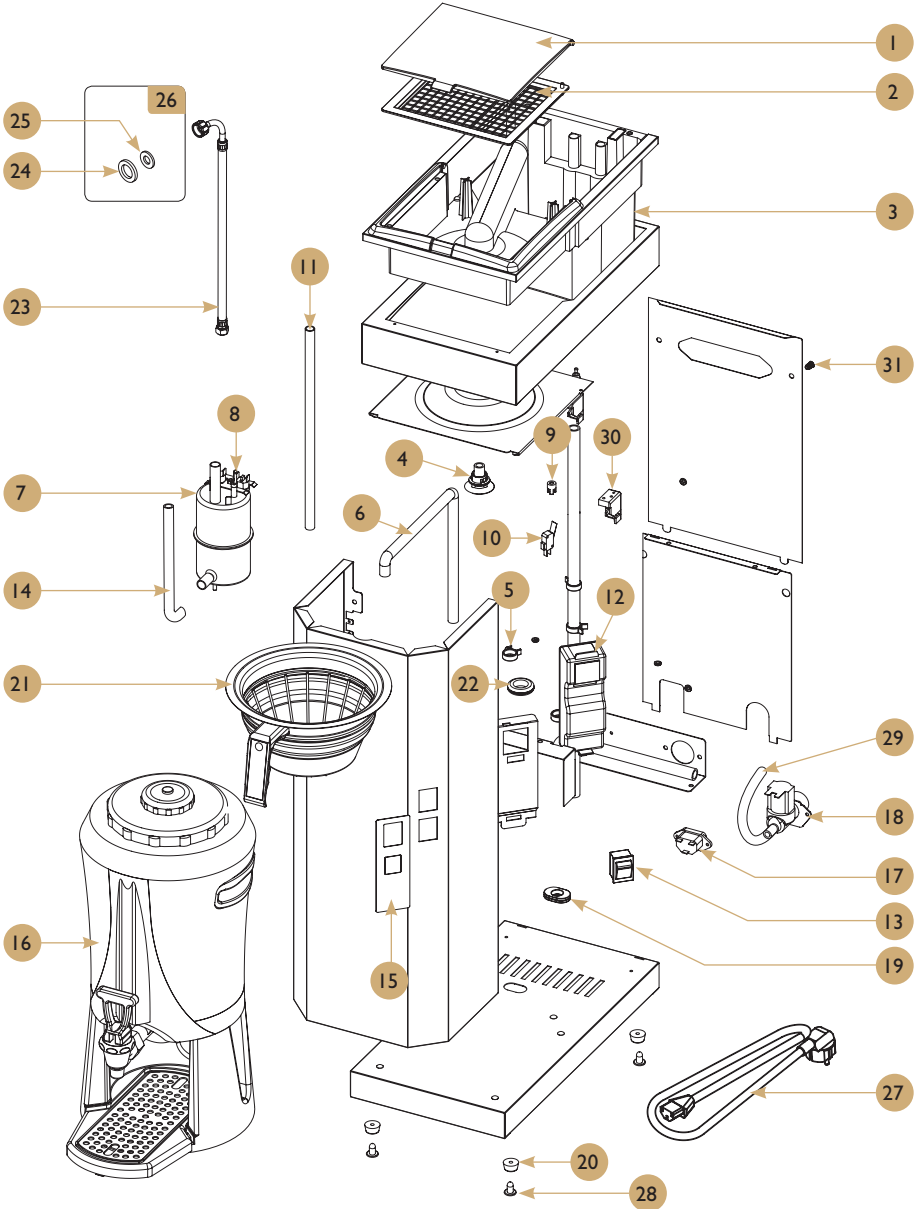

Mega Gold A

Drawing

Mega Gold A

Spare parts list

POS.	PCS	Part No.	Description
1	1	I204012	Lid
2	1	I204013	Strainer
3	1	I204015	Water tank complete 1.8L
4	1	I204016	Spray nozzle for water tank
5	4	I40339	Clip for hose 16.4mm
6	1	I505041	Silicon hose hot W 1.8L
7	1	I205101 (230V)	Brewing element 230V/2200W
7	1	I20505 (110V)	Brewing element 110V/1600W
8	1	I60212-03	Over heating protection
9	1	I206123	Non return valve 1.8L
10	1	I60821 (230V)	Micro switch tank 1.8L
10	1	I608221 (110V)	Micro switch 125V
11	1	I505062	Overflow hose 1.8L
12	1	I031640 (230V)	Electronic unit PCB Original
12	1	I031643 (110V)	Electronic unit PCB Original 110V
13	1	I60801-04	Rocker switch single(orange)
14	1	I031503	Silicon hose cold complete
15	1	I603854	Membran switch origi A
16	1	I103303	Serving station 2.5L
17	1	I60570	Power cord inlet/ Main socket
18	1	I20620-01 (230V)	Valve inlet single 1.8L
18	1	I20617 (110V)	Inlet coil 110V
19	1	I505063	Bottom cover rubber
20	4	I20320	Rubber feet
21	1	I102016	Brew basket 1.8L
22	6	I60536	Gasket rubber NBR(Rubber Trp 30.0)
23	1	I505042	Inlet hose 3/4"-1/2"
24	1	I206603	Gasket DIA23.5mm x 15mm D3mm
25	1	I206604	Gasket DIA18mm x 9mm D2mm
26	1	I2760094	Gasket set for inlet hose
27	1	I60565	Main supply cable / Europe
28	4	I402163	Screw M4x8
29	Sale in M	I50501	Silicone tube 8x12mm
30	1	I204014	Microswitch holder
31	1	I402150	Screw T20,M4X8mm