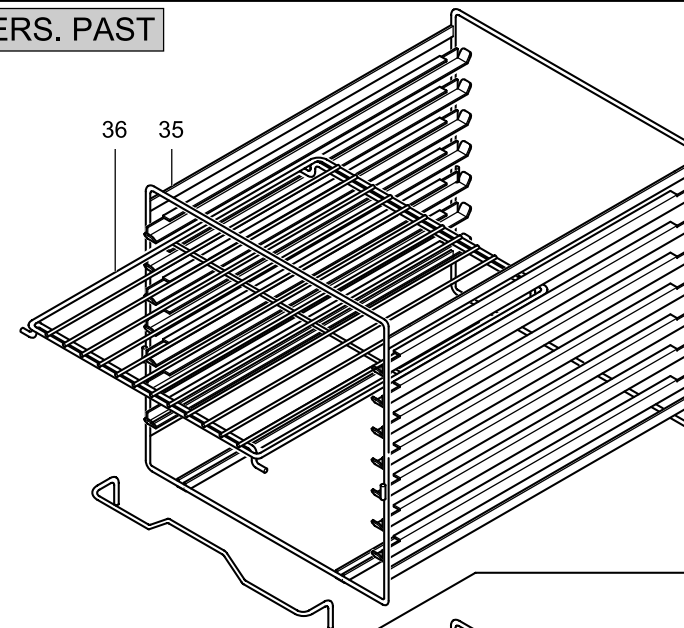

VERS. PAST

VERS. GN 2/1

FGMD 209

FGMD 207

JOKER

TAV. 657