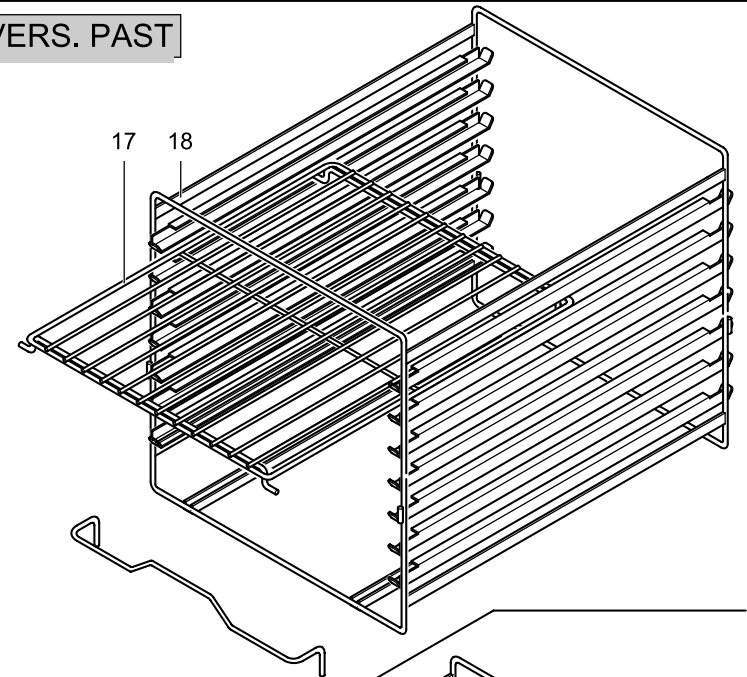

VERS. PAST

VERS. GN 2/1

FEP 160

JOKER

TAV. 627