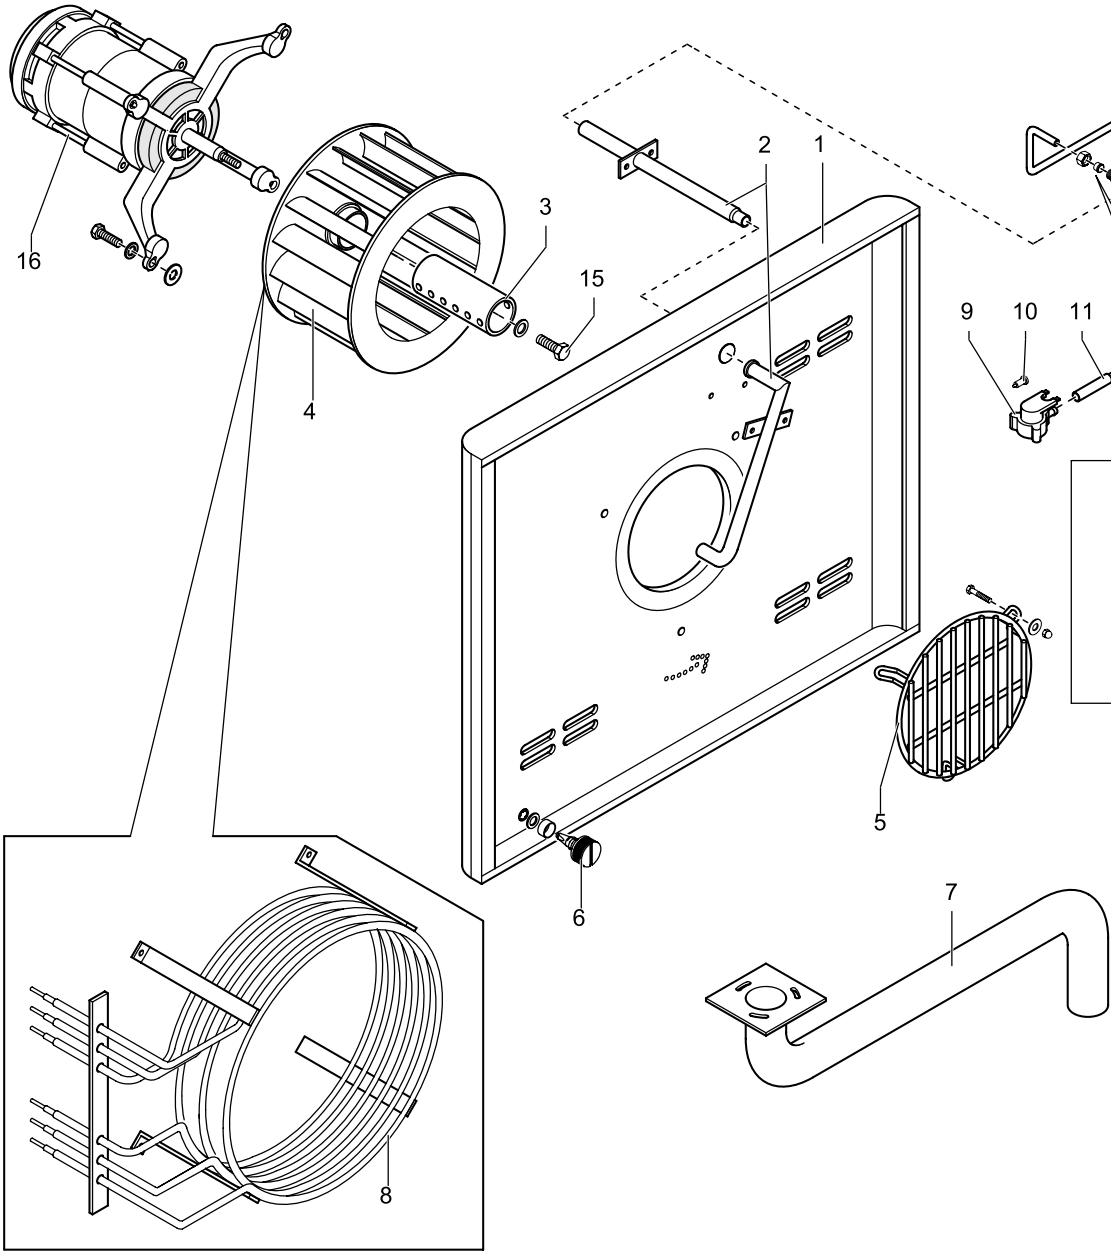

VERS. PAST

VERS. GN 2/1

FEP 160

JOKER

TAV. 627