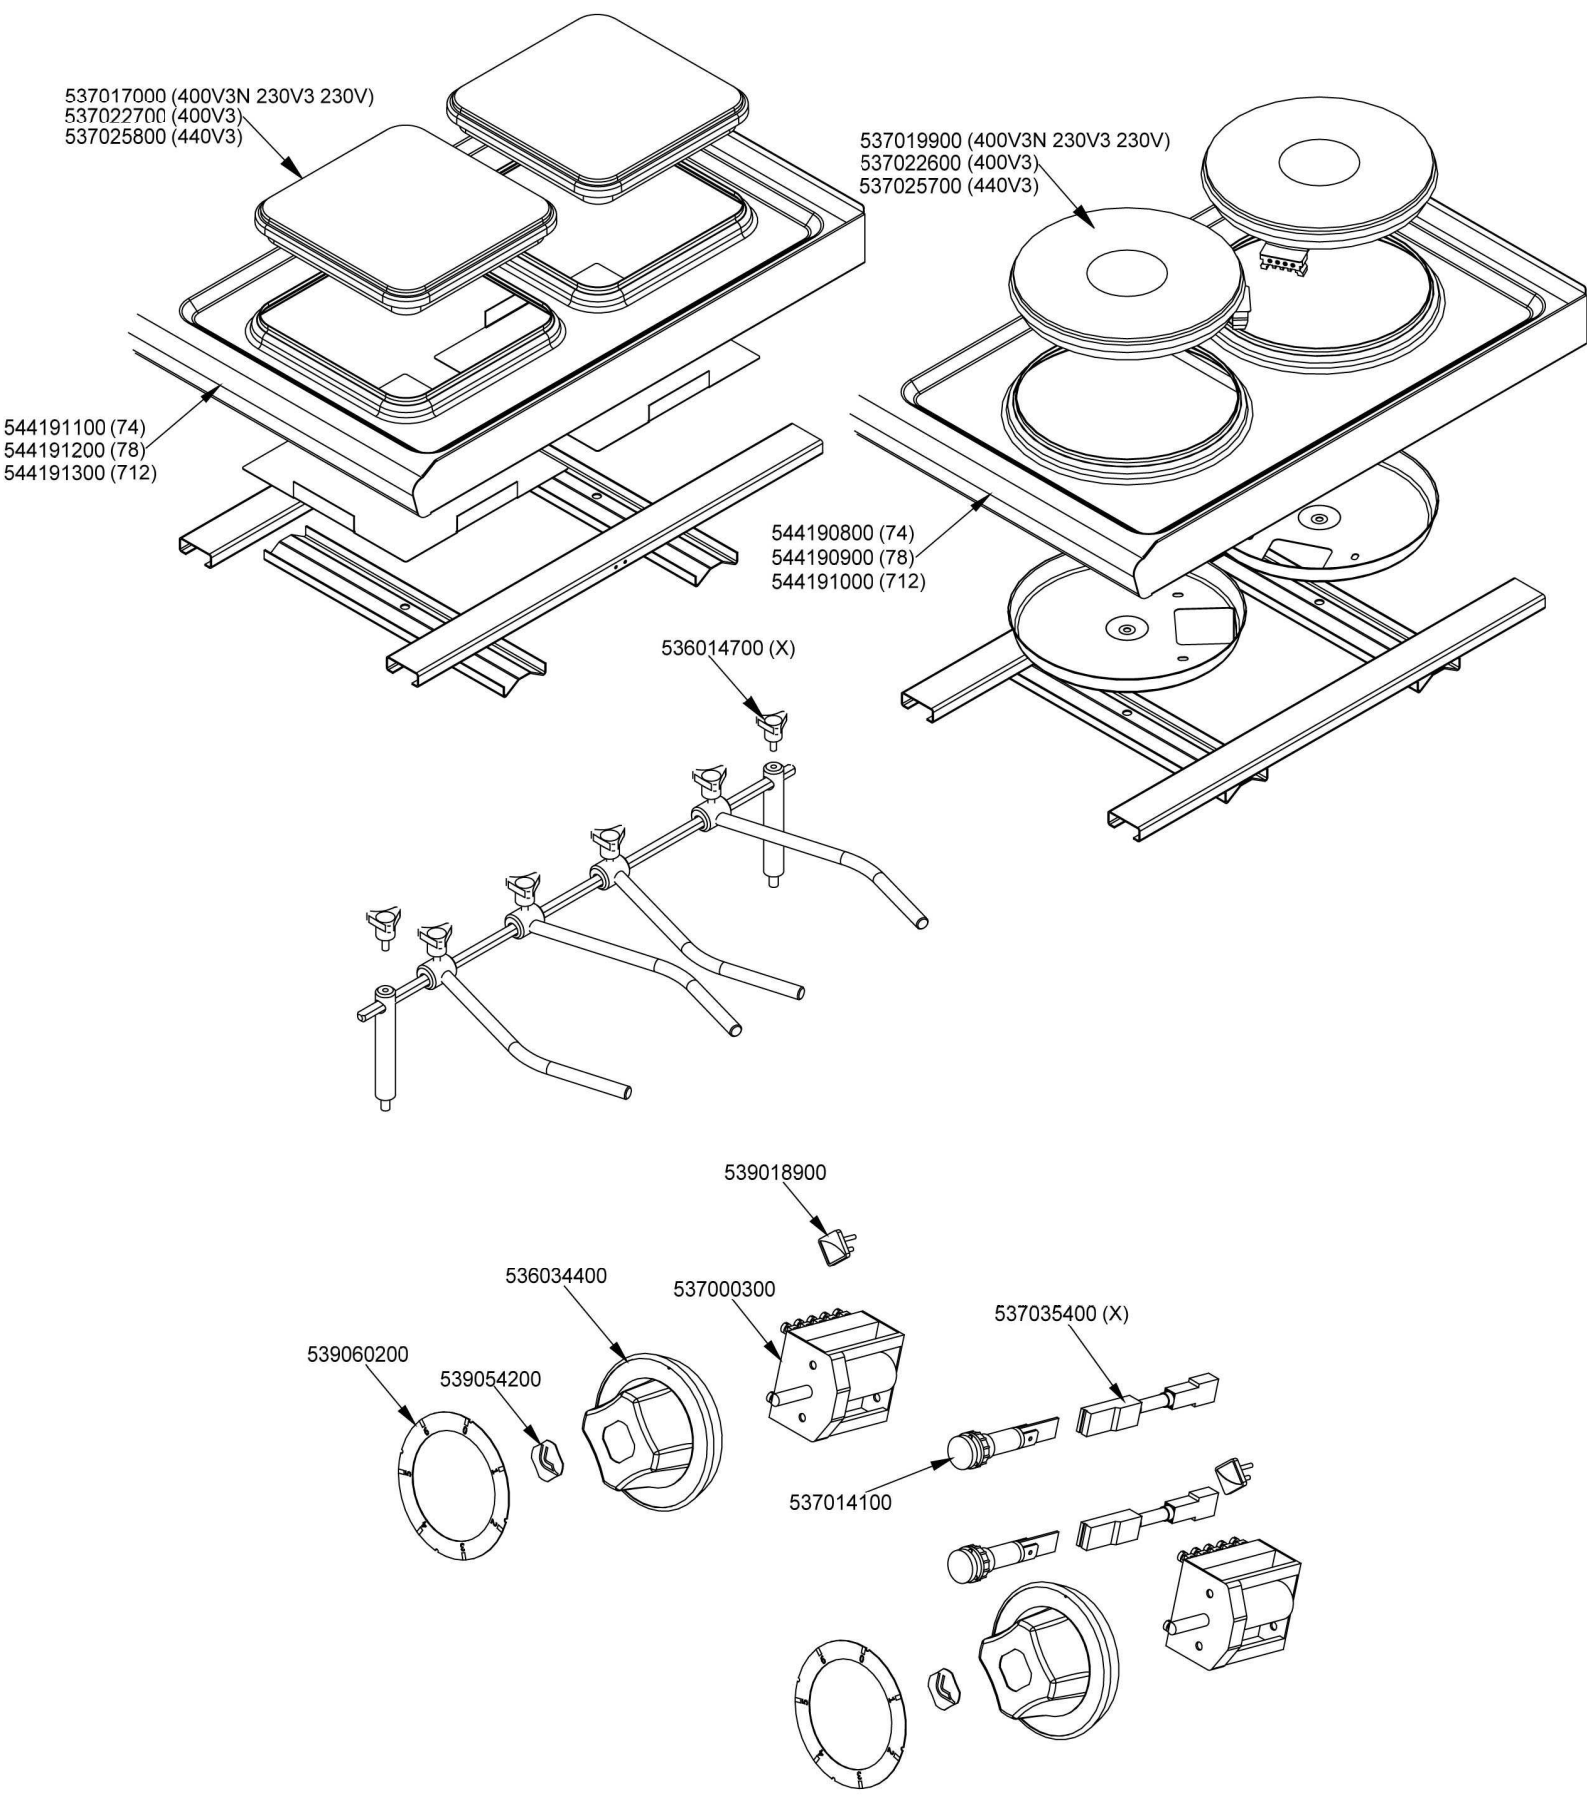

Page	Pos	Code	Description
001		537012100	SECURITY THERMOSTAT SINGLEP.165°C
001		537044600	ELECTRICAL PLATE D.145 W1500 V400
001		537019800	ELECTRICAL PLATE D.180 W2000 V230
001		537044400	ELECTRICAL PLATE D.180 W2000 V400
001		541198500	CONTROL PANEL 60T CF4-6 8 E
001		544540300	
001		544696500	
001		541194400	CONTROL PANEL 607090 CF4-6 8 E
001		537027400	TERMINAL BLOCK THREEPHASE 40A
001		544540200	
001		544696400	
001		531048400	INOX LEG Ø1"3/4 100-165 M10
001		531048500	INOX LEG Ø1"3/4 100-165 M10 FL
002		531059201	COMPLETE S/S DOOR FOR MAXI 600 OVEN
002		544534100	INNER DOOR OF MAXI OVEN OF 60T-LINE
002		533094400	S/S OVEN DOOR HANDLE FOR 60T-LINE
002		544534000	S/S DOOR FOR MAXI OVEN OF 60T LINE
002		531059700	DOOR HINGE FOR MAXI OVEN 60.LINE
002		531059300	OVEN DOOR * S60T 68 GLASS C.
002		536029400	INTERNAL GLASS OVEN DOOR MAXI
002		533094600	BUSH P.F. 60-LINE
002		536021801	DOOR HANDLE SPACER FOR MAXI OVEN
002		531064900	EXTERNAL GLASS MAXI OVEN DOOR+FRAME
003		539061600	ADESIVE DISK FOR SWITCH OVEN S60
003		539054200	STAMP Ø20,5 CR."L" LOTUS R.
003		536034400	KNOB §77 4P. §06*4,6 C/M
003		539028000	SELECTOR SIGN PLATE FOR OVEN
003		537035600	OVEN COMMUTATOR * EL. 60+65LINES
003		537035400	HEATING ELEMENT 00003W 330KOHM W/F
003		539023900	SIGN PLATE FOR OVEN TEMPERATURE
003		539018800	BLANK INDEX FOR KNOB
003		539023800	LABEL FOR OVEN TIMER
003		537019101	THERMOSTAT MONOPHAS.050-320°C F.MF
003		533095900	PIN FOR GRIDSHOLDER SUPPORT CF 60
003		537014100	WHITE WARNING LIGHT 250V
003		537014200	GREEN WARNING LIGHT 250V
003		537006200	UPPER OVEN HEATING EL.3000W 230V
003		537042200	UPPER OVEN HEATING EL.1000+2000W
003		539061200	ADHESIV.DISK FOR TYMER EL. OVEN
003		537019301	TIMER ELECT.120' 4 T.F. MF
003		534018300	KNOB PROTECTION FOR MAXI CF 60T
003		533079700	LOCK SPRING FOR BULB §3/§4
003		536011301	GASKET FOR MAXI 60T-OVEN L=1980
003		537007900	OVEN BULB-SOCKET WITH LAMP
003		537044200	TRANSFORMER 400V/440V-230V 100VA
003		531057700	DOOR WHEEL HOLDER F.MAXI OVEN 60T
003		531057900	LHD GRIDS HOLDER FOR MAXI-OVEN
003		531006701	MAXI OVEN GRID FOR S60/65
003		537006300	LOWER OVEN HEATING EL.W1600 230CF8/
003		537006301	COVERED HEATING ELEMENT MAXI OVEN
003		537042400	LOWER OVEN HEATING EL.W1600 440V