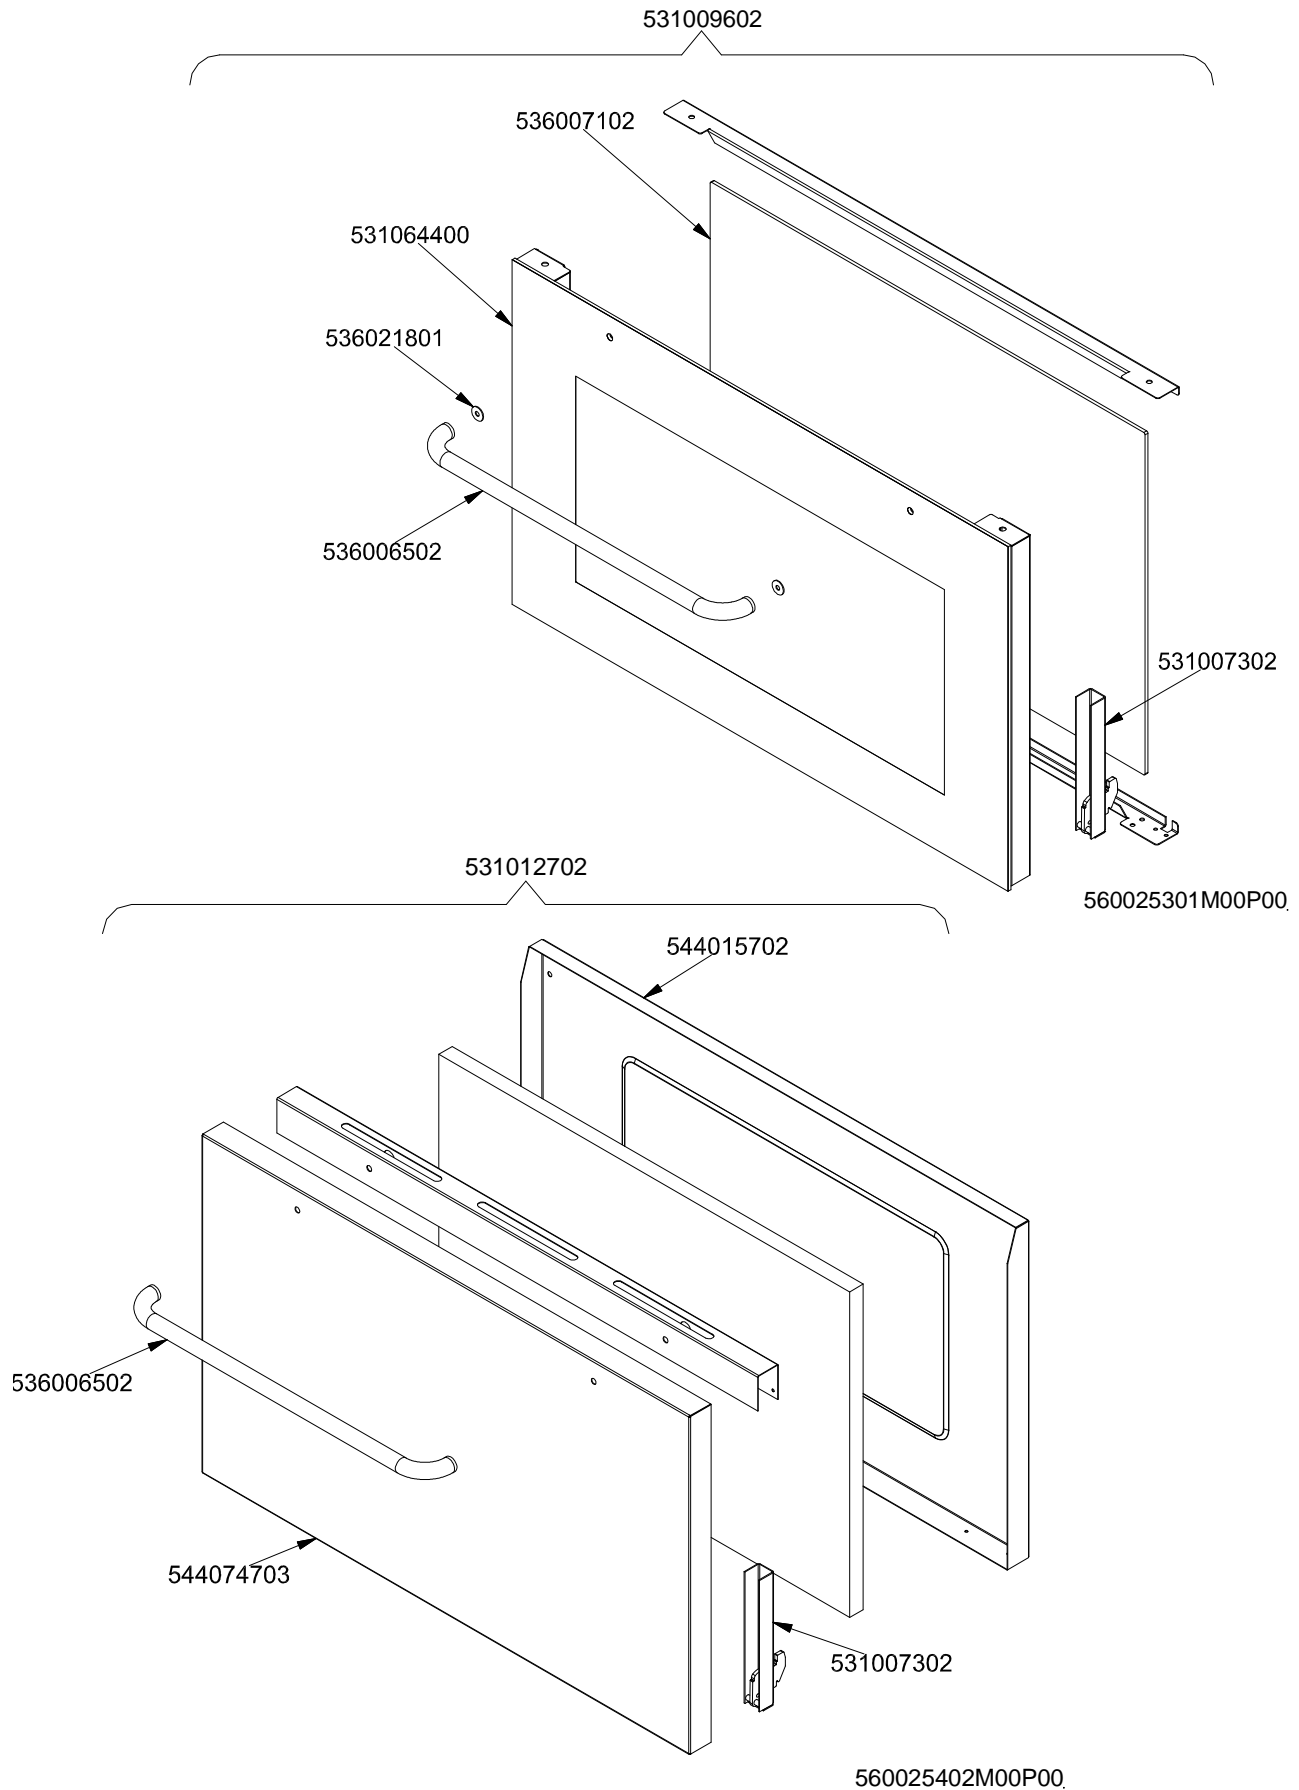

560003802M00P00.

MAGIC SNACK 60

CUCINE / RANGES / HERDE / CUISINIÈRES / N° ≥ 0310

FORNO / OVEN / BACKOFEN / FOUR / CF-8 10 10/6

PORTE / DOORS / TÜREN / PORTES ≥ 0706

PC-E

Page	Pos	Code	Description
001		537002200	ELECTRICAL PLATE D.180 W1500 V230
001		537002100	ELECTRICAL PLATE D.145 W1000 V230
001		537002300	ELECTRICAL PLATE D.220 W2000 V230
001		541027000	NEUTRAL SPACER 1000
001		544043601	UPPER PLATE CF-10E
001		544083101	CONTROL PANEL FOR RANGE CFM-10ET
001		544044102	CONTROL PANEL CF-10E
001		537007700	TERMINAL BLOCK THREEPHASE 40A
001		544044301	SIDE NEW CF-10
001		531008100	ADJUSTABLE LEG H9 CHROME
002		539024000	SIGN PLATE FOR OVEN SELECTOR
002		537019201	OVEN COMMUTATOR MULTIF.60+65
002		536013800	KNOB D.70 BLACK 6*5 WITH SPRING
002		539023301	ADHESIVE GRADUATED*EL.MULTIF.COMM.
002		537014100	WHITE WARNING LIGHT 250V
002		537014200	GREEN WARNING LIGHT 250V
002		539023900	SIGN PLATE FOR OVEN TEMPERATURE
002		537019101	THERMOSTAT MONOPHAS.050-320°C F.MF
002		539023800	SIGN PLATE FOR OVEN TIMER
002		539023501	ADHESIVE GRAD.DISC *E.MULTIF.TERM.
002		537019300	TIMER FOR MULTIFUNCTION OVEN
002		537019301	
002		537006200	UPPER OVEN HEATING EL.1000+2000W
002		533095900	PIN FOR GRIDSHOLDER SUPPORT CF 60
002		539023400	ADHESIVE GRADUATED DISC F.KNOB
002		537019000	CIRCULAR HEATING ELEMENT FOR OVEN
002		537006800	FAN 240V CF-62
002		533084801	PANEL SPACER OF AIR DIFF.MAXI OVEN
002		534009100	GRILL PROTECTION CF-8/10
002		537005400	OVEN BULB 15W 300°C
002		537007900	OVEN BULB-SOCKET
002		536011301	OVEN GASKET CF-8/10 *FE*
002		531057900	LHD GRIDS HOLDER FOR MAXI-OVEN
002		531006701	MAXI OVEN GRID FOR S60/65
002		537006300	LOWER OVEN HEATING EL.W1750 230CF8/
002		531012402	DOOR WHEEL HOLDER FOR MAXI OVEN
002		533079700	LOCK SPRING FOR BULB §3/§4
002		531057800	RHD GRIDS HOLDER FOR MAXI-OVEN
003		536007102	
003		531064400	EXTERNAL GLASS MAXI OVEN DOOR+FRAME
003		536021801	DOOR HANDLE SPACER FOR MAXI OVEN
003		536006502	OVEN DOOR HANDLE 60LINE AL.
003		531007302	DOOR HINGE FOR MAXI OVEN 60.LINE
003		531012702	STAINLESS STEEL OVEN DOOR 60 LINE
003		544015702	INNER-DOOR FOR MAXI OVEN OF 60LINE
003		544074703	S/S MAXI OVEN DOOR PANEL
004		537000300	COMMUTATOR 7 POSITIONS S.49 16A
004		536002100	KNOB 7 POSITIONS SNACK
004		537014100	WHITE WARNING LIGHT 250V