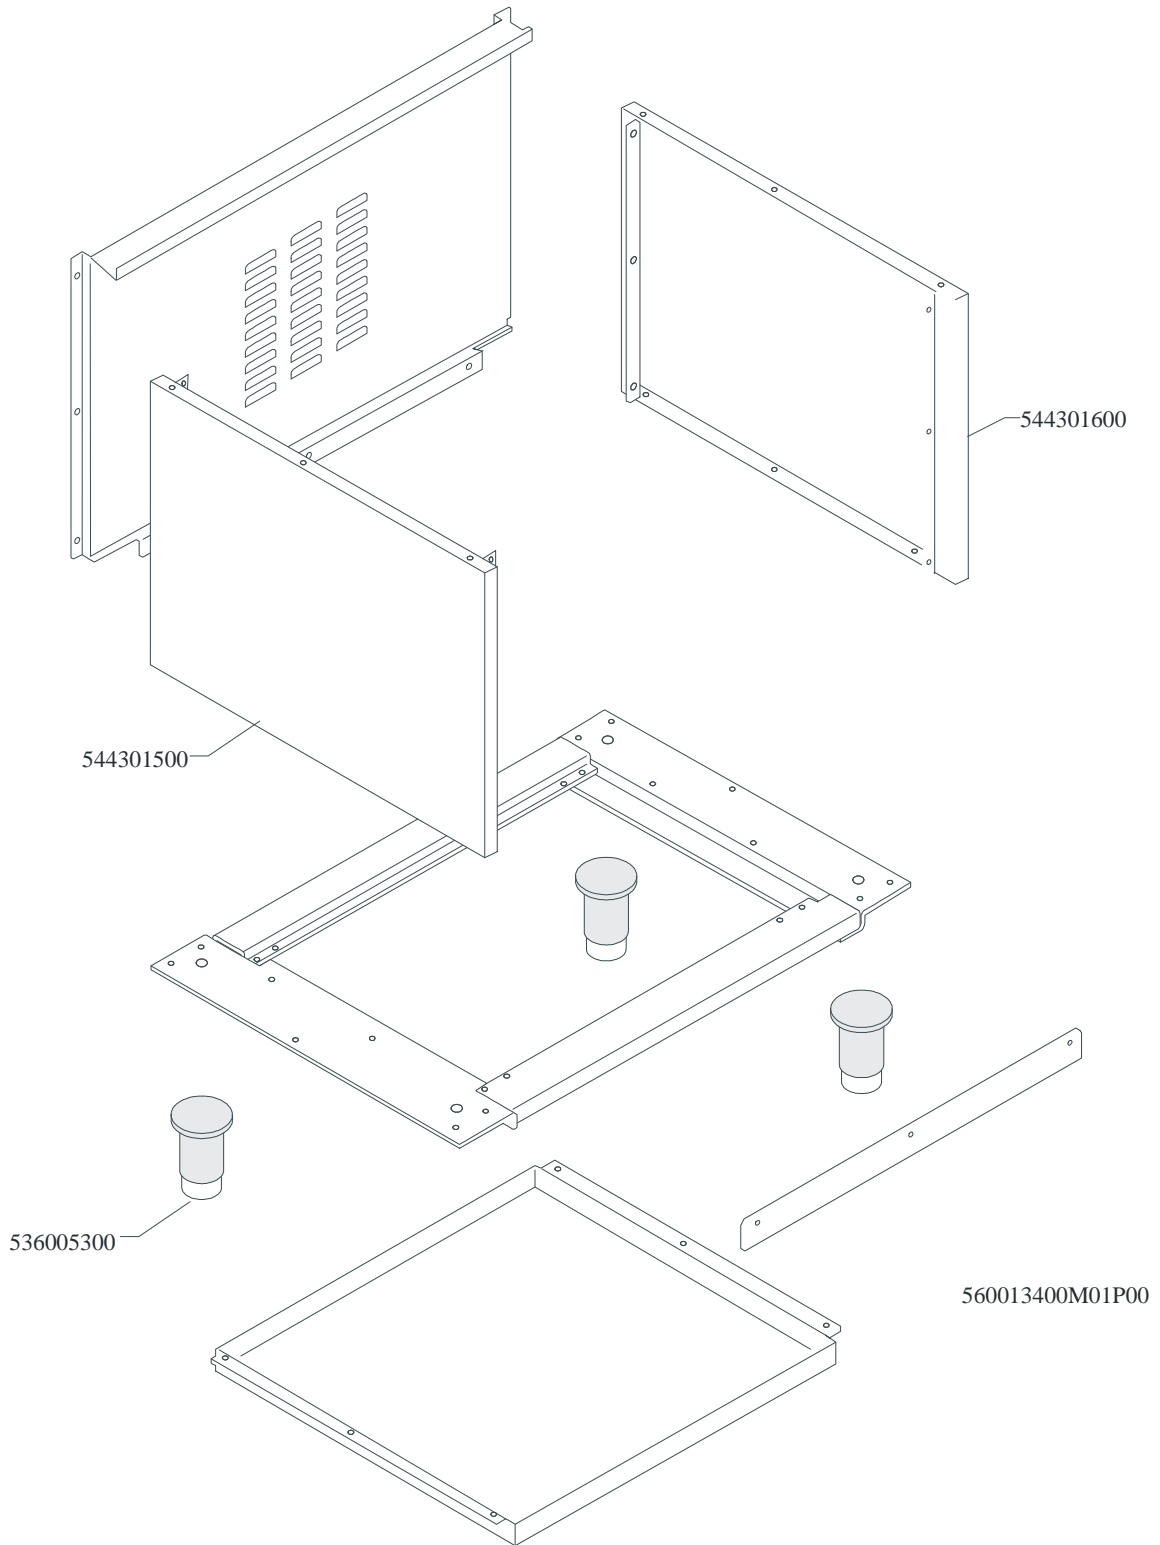

PORTE / DOORS / TÜREN / PORTES ≤ 0705

CF

Page	Pos	Code	Description
001		537002300	ELECTRICAL PLATE D.220 W2000 V230
001		544263500	RIGHT SIDE S.65
001		544257400	UPPER PLATE PC-8E
001		544293600	CONTROL PANEL CF4/CFC4-8ET
001		544302101	CONTROL PANEL CF4/CFC4-8ETS * NEW
001		539018900	INDEX FOR KNOB
001		539018100	ADHESIVE GRADUATED DISC FOR KNOB
001		537000300	COMMUTATOR 7 POSITIONS S.49 16A
001		544263600	LEFT SIDE S.65
001		537007700	TERMINAL BLOCK THREEPHASE 40A
001		57014100	
001		536013800	KNOB D.70 BLACK 6*5 WITH SPRING
002		537001600	THERMOSTAT 50-320°C SINGLEPHASE
002		537014100	WHITE WARNING LIGHT 250V
002		537005700	OVEN COMMUTATOR CF-8/10 EL.
002		539023900	SIGN PLATE FOR OVEN TEMPERATURE
002		537005400	OVEN BULB 15W 300°C
002		536013800	KNOB D.70 BLACK 6*5 WITH SPRING
002		539023100	ADHESIVE GRADUATED DISC FOR MAXI OV
002		537014200	GREEN WARNING LIGHT 250V
002		533037600	LOCK SPRING FOR BULB
002		537006200	UPPER OVEN HEATING EL.1000+2000W
002		537007900	OVEN BULB-SOCKET
002		536011300	OVEN GASKET CF-8/10
002		531012401	OVEN DOOR WHEEL HOLDER F.CF-8/10
002		531006700	OVEN GRID FOR CF-8/10
002		534002200	OVEN DRIPPING-PAN CF-8/10
002		531013600	SIDE GRID FOR MAXI/VENTILATED OVEN
002		537006300	LOWER OVEN HEATING EL.W1750 230CF8/
002		534009100	GRILL PROTECTION CF-8/10
002		534009101	
003		531009601	COMPLETE GLASS OVEN DOOR
003		544015900	INNER GLASSDOOR OF MAXI OVEN
003		544015901	INNER-DOOR FOR MAXI OVEN *GLASS*
003		536007100	INTERNAL GLASS OVEN DOOR CF-8/10
003		536007101	
003		536021800	DOOR HANDLE SPACER FOR MAXI OVEN
003		531007001	OVEN GLASS DOOR HANDLE CF-8/10
003		536007001	EXTERNAL GLASS OVEN DOOR CF8/10
003		531007301	DOOR HINGE FOR MAXI OVEN CF-8/10
003		531012701	STAINLESS STEEL OVEN DOOR 60/65LINE
003		544015700	INNER DOOR OF MAXI OVEN
003		544015701	INNER-DOOR FOR MAXI OVEN
003		544074701	S/S MAXI OVEN DOOR PANEL
003		544074702	
004		544301600	RIGHT SIDE FOR 65 RANGE
004		544301500	LEFT SIDE FOR 65 RANGE
004		536005300	PLASTIC LED 2"