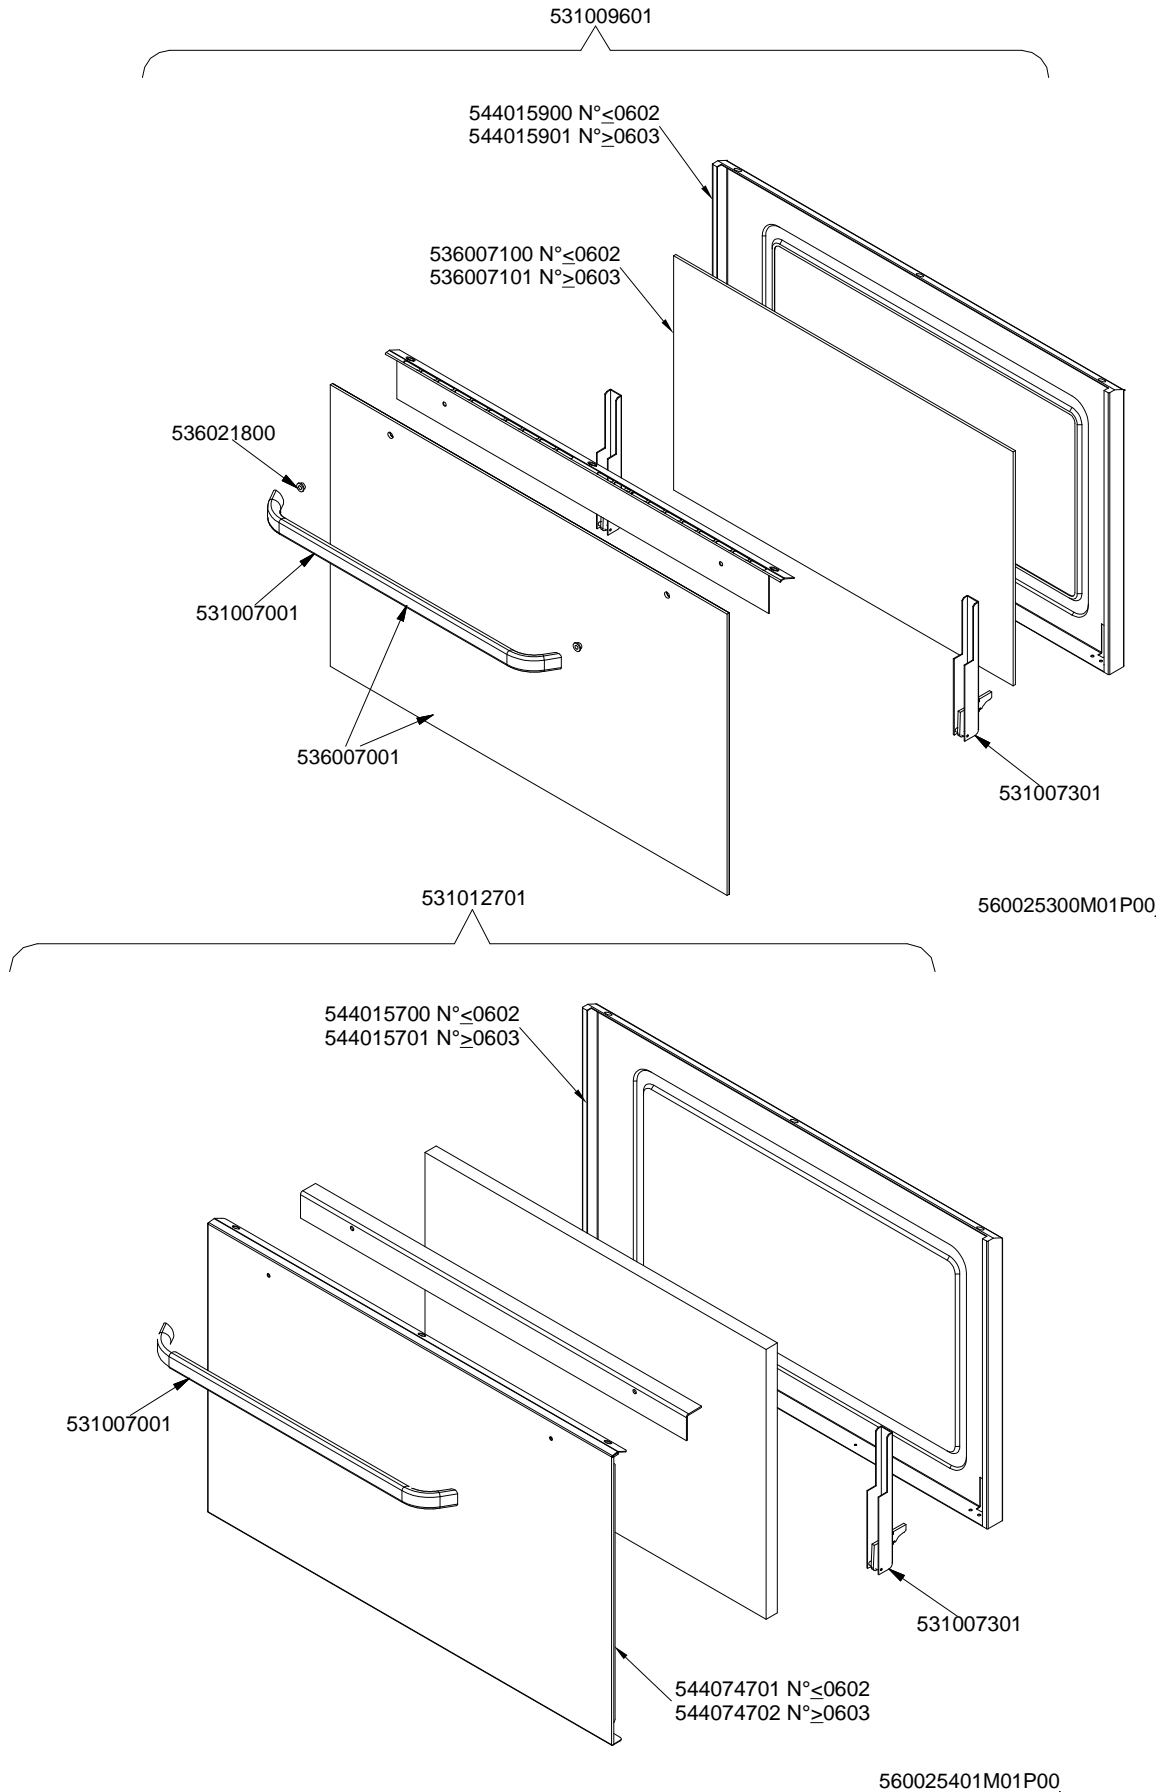

PORTE / DOORS / TÜREN / PORTES ≤ 0705

CF

Page	Pos	Code	Description
001		537002300	ELECTRICAL PLATE D.220 W2000 V230
001		544263500	RIGHT SIDE S.65
001		544257400	UPPER PLATE PC-8E
001		544293600	CONTROL PANEL CF4/CFC4-8ET
001		544302101	CONTROL PANEL CF4/CFC4-8ETS * NEW
001		539018900	INDEX FOR KNOB
001		539018100	ADHESIVE GRADUATED DISC FOR KNOB
001		537000300	COMMUTATOR 7 POSITIONS S.49 16A
001		544263600	LEFT SIDE S.65
001		537007700	TERMINAL BLOCK THREEPHASE 40A
001		57014100	
001		536013800	KNOB D.70 BLACK 6*5 WITH SPRING
002		537001600	THERMOSTAT 50-320°C SINGLEPHASE
002		537014100	WHITE WARNING LIGHT 250V
002		537005700	OVEN COMMUTATOR CF-8/10 EL.
002		539023900	SIGN PLATE FOR OVEN TEMPERATURE
002		537005400	OVEN BULB 15W 300°C
002		536013800	KNOB D.70 BLACK 6*5 WITH SPRING
002		539023100	ADHESIVE GRADUATED DISC FOR MAXI OV
002		537014200	GREEN WARNING LIGHT 250V
002		533037600	LOCK SPRING FOR BULB
002		537006200	UPPER OVEN HEATING EL.1000+2000W
002		537007900	OVEN BULB-SOCKET
002		536011300	OVEN GASKET CF-8/10
002		531012401	OVEN DOOR WHEEL HOLDER F.CF-8/10
002		531006700	OVEN GRID FOR CF-8/10
002		534002200	OVEN DRIPPING-PAN CF-8/10
002		531013600	SIDE GRID FOR MAXI/VENTILATED OVEN
002		537006300	LOWER OVEN HEATING EL.W1750 230CF8/
002		534009100	GRILL PROTECTION CF-8/10
002		534009101	
003		531009601	COMPLETE GLASS OVEN DOOR
003		544015900	INNER GLASSDOOR OF MAXI OVEN
003		544015901	INNER-DOOR FOR MAXI OVEN *GLASS*
003		536007100	INTERNAL GLASS OVEN DOOR CF-8/10
003		536007101	
003		536021800	DOOR HANDLE SPACER FOR MAXI OVEN
003		531007001	OVEN GLASS DOOR HANDLE CF-8/10
003		536007001	EXTERNAL GLASS OVEN DOOR CF8/10
003		531007301	DOOR HINGE FOR MAXI OVEN CF-8/10
003		531012701	STAINLESS STEEL OVEN DOOR 60/65LINE
003		544015700	INNER DOOR OF MAXI OVEN
003		544015701	INNER-DOOR FOR MAXI OVEN
003		544074701	S/S MAXI OVEN DOOR PANEL
003		544074702	
004		544301600	RIGHT SIDE FOR 65 RANGE
004		544301500	LEFT SIDE FOR 65 RANGE
004		536005300	PLASTIC LED 2"