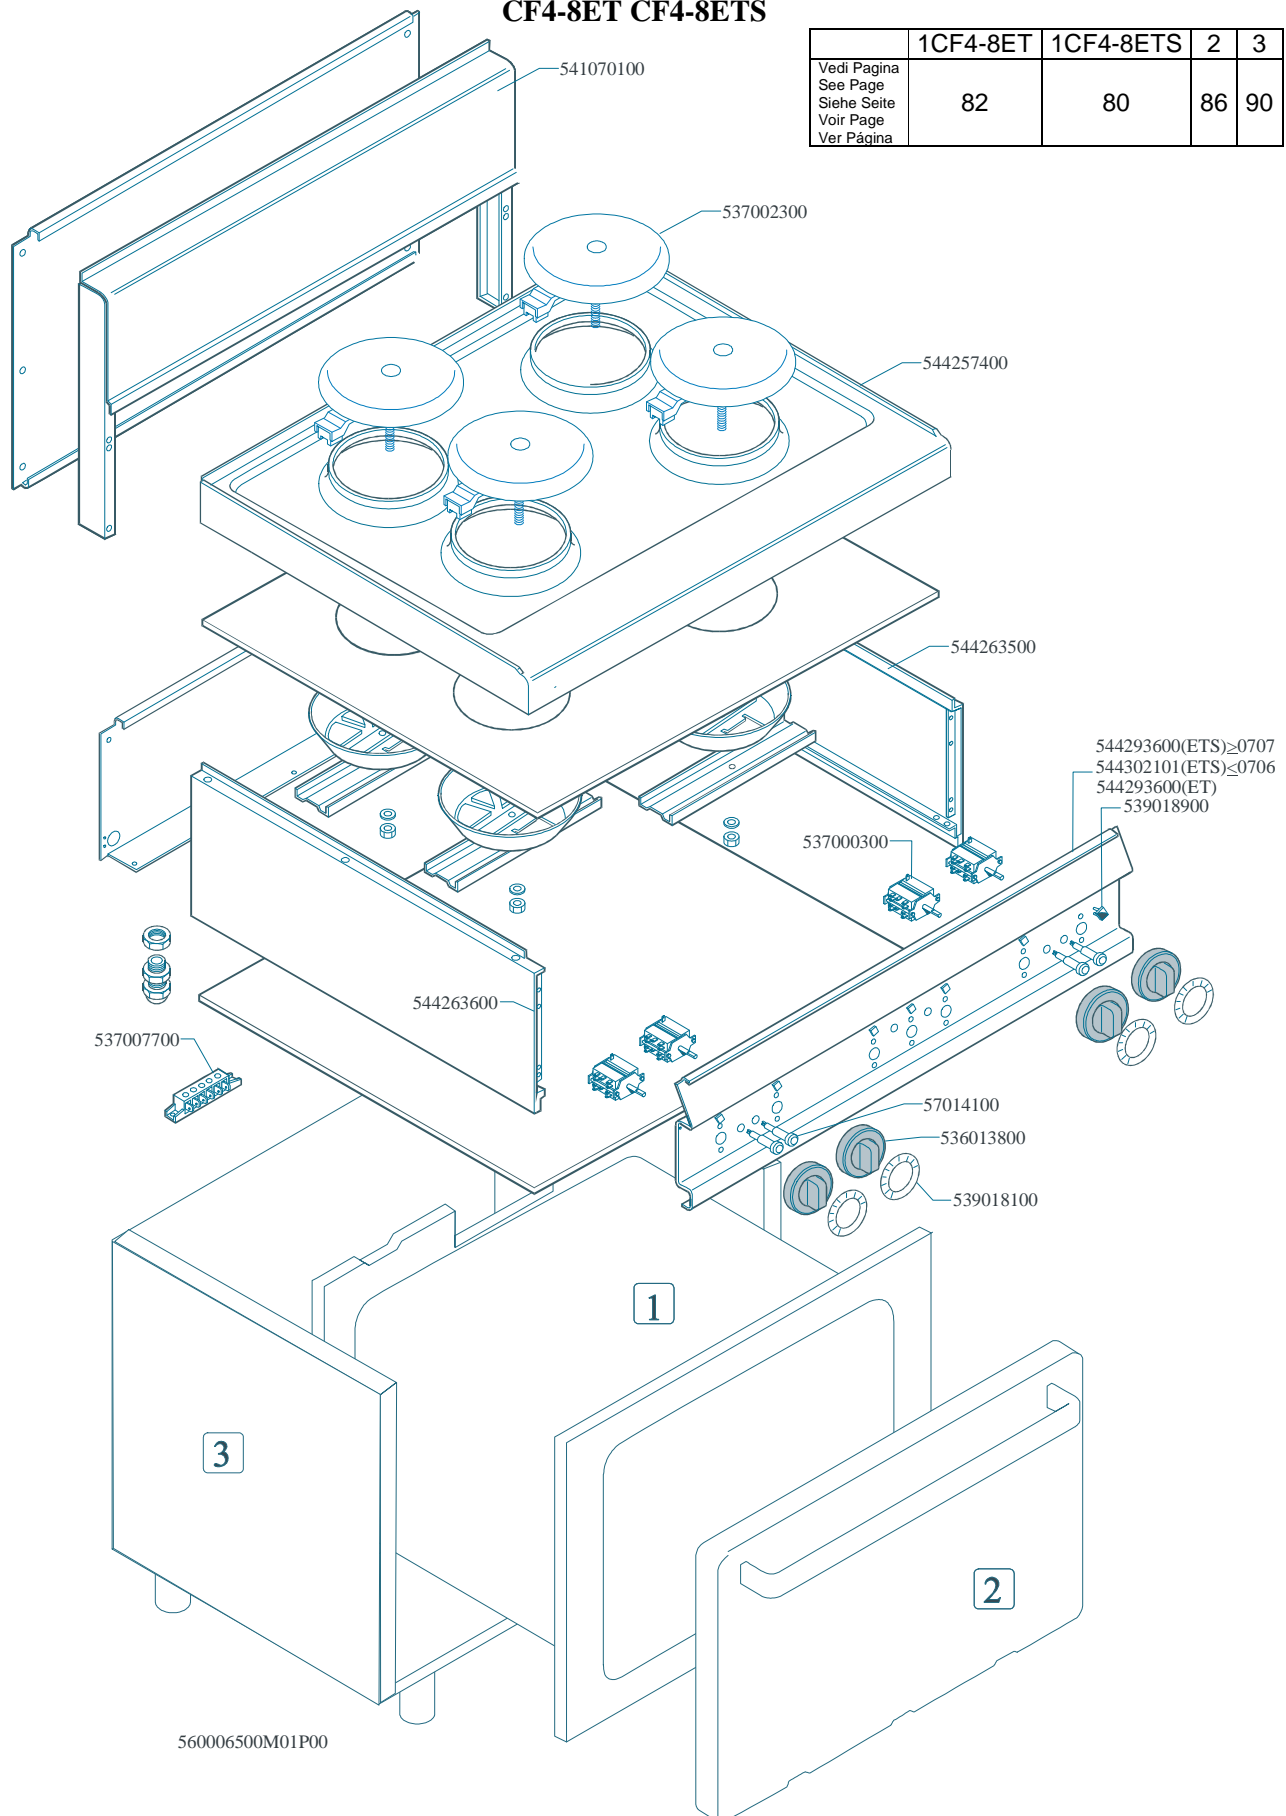

MAGIC PROF 65

CUCINE / RANGES / HERDE / CUISINIÈRES / N° ≥0309

CF...-8...

CF4-8ET CF4-8ETS

	1CF4-8ET	1CF4-8ETS	2	3
Vedi Pagina See Page Siehe Seite Voir Page Ver Pàgina	82	80	86	90