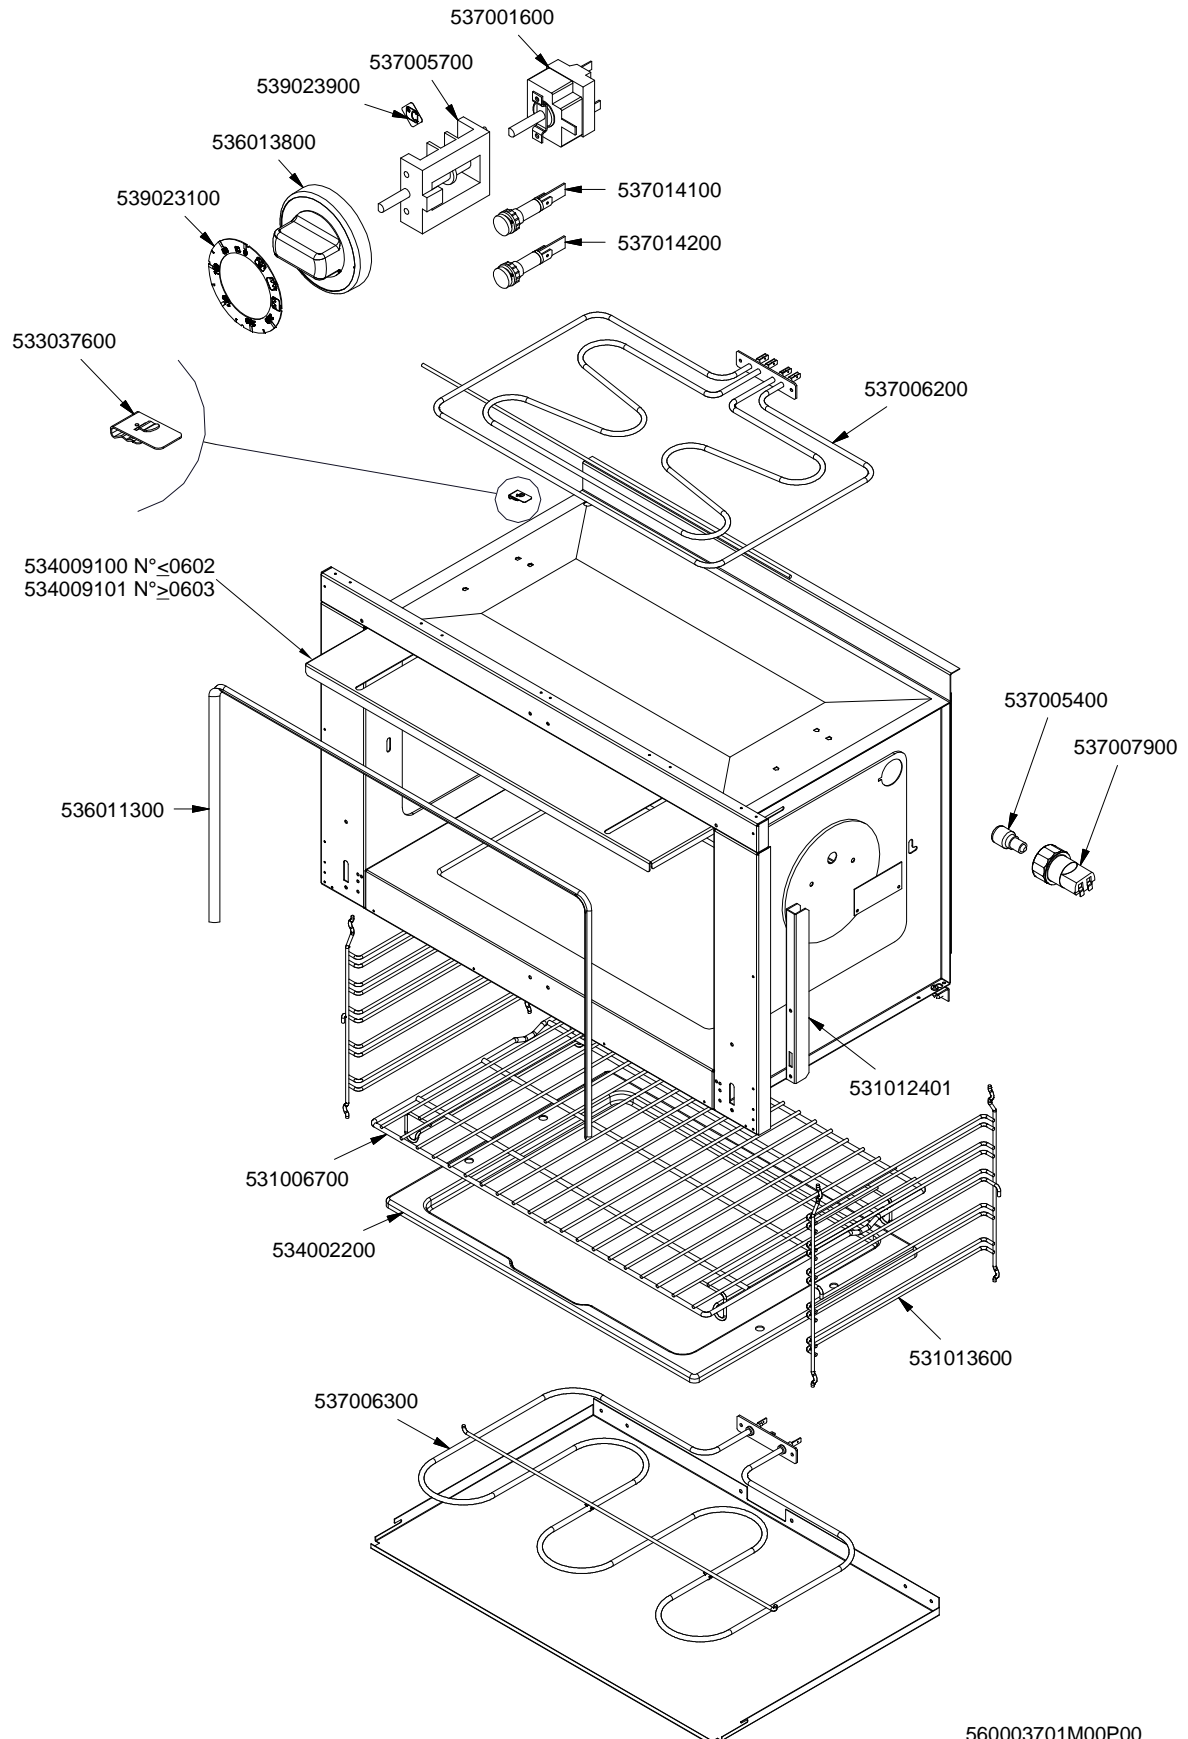

MAGIC PROF 65

CUCINE / RANGES / HERDE / CUISINIÈRES / N° ≥0309

FORNO / OVEN / BACKOFEN / FOUR

STATICO ELETTRICO / TRADITIONAL ELECTRIC / STATISCHER ELEKTRO /
ELECTRIQUE STATIQUE ≤0705