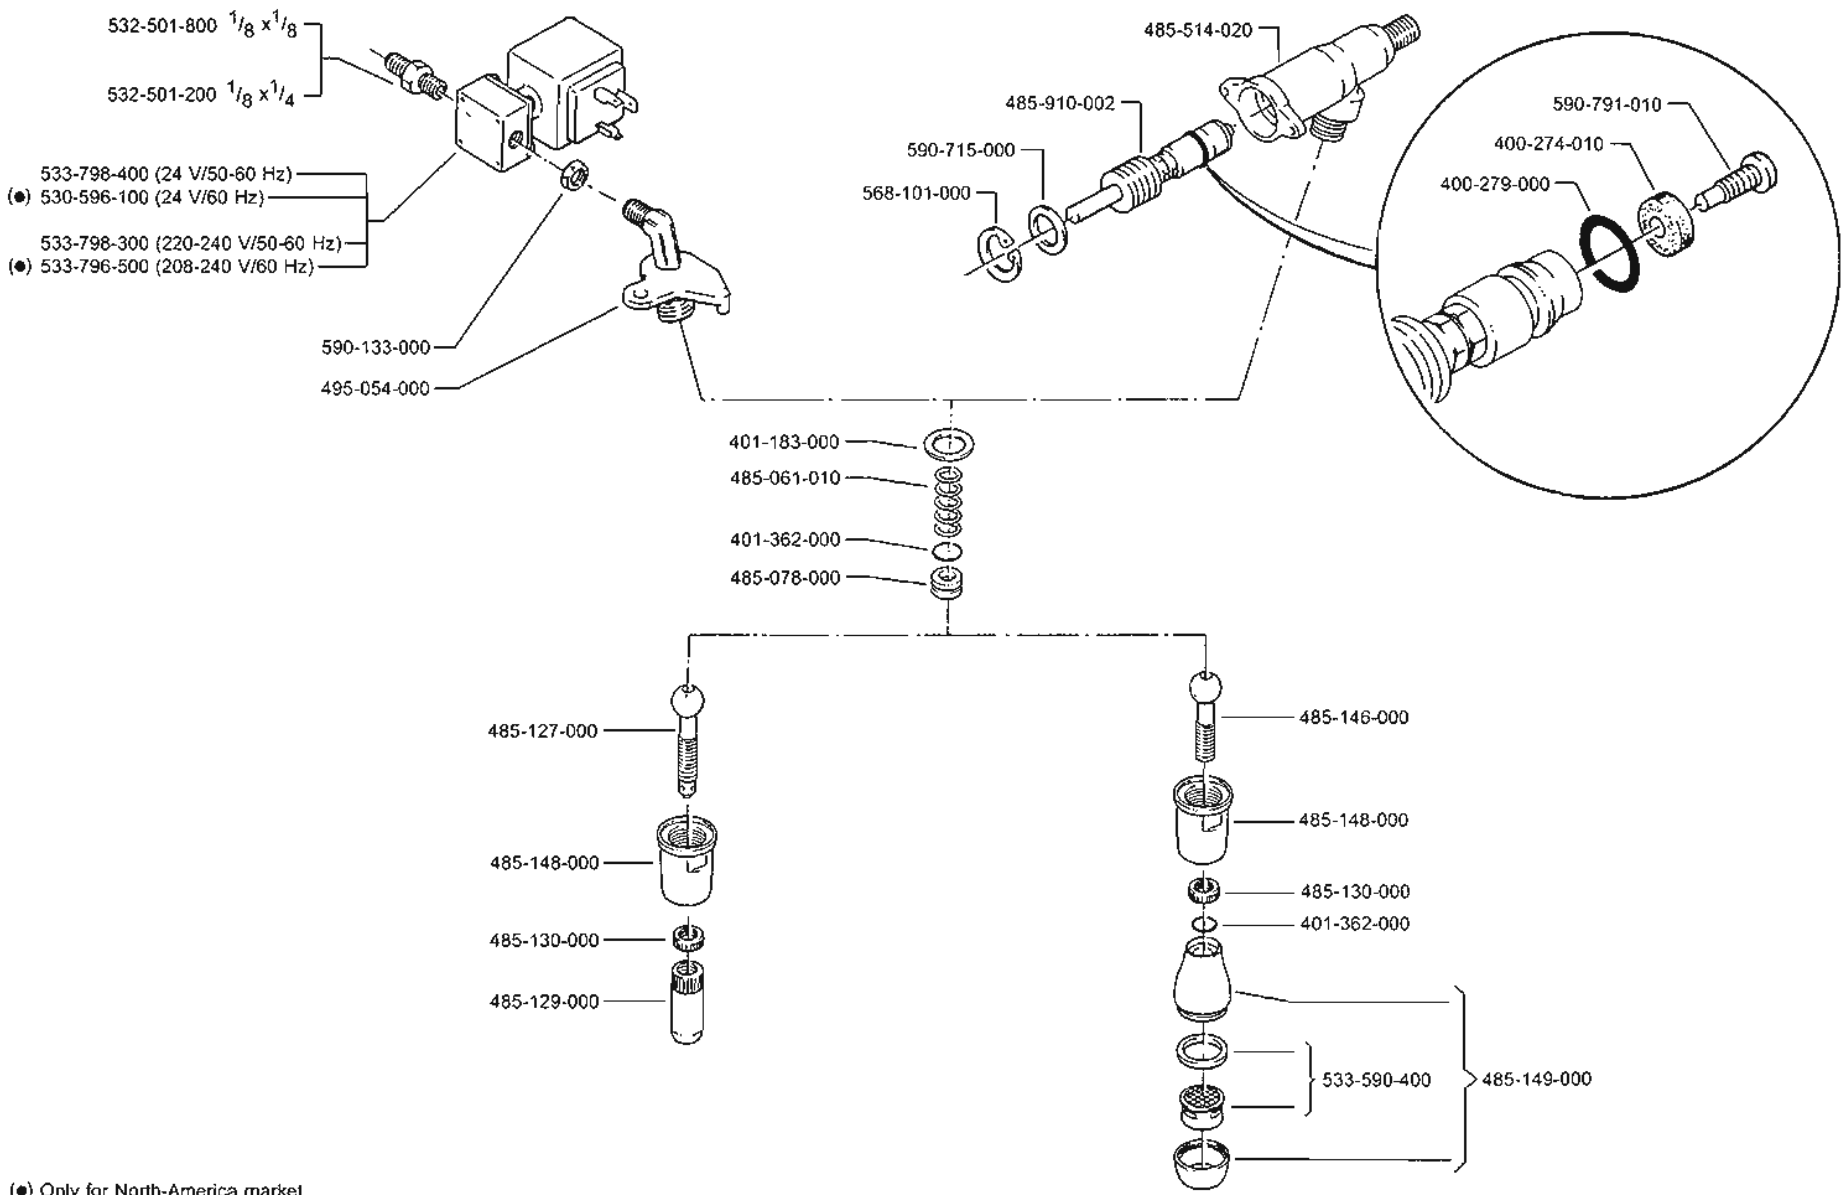

(●) Only for North-America market