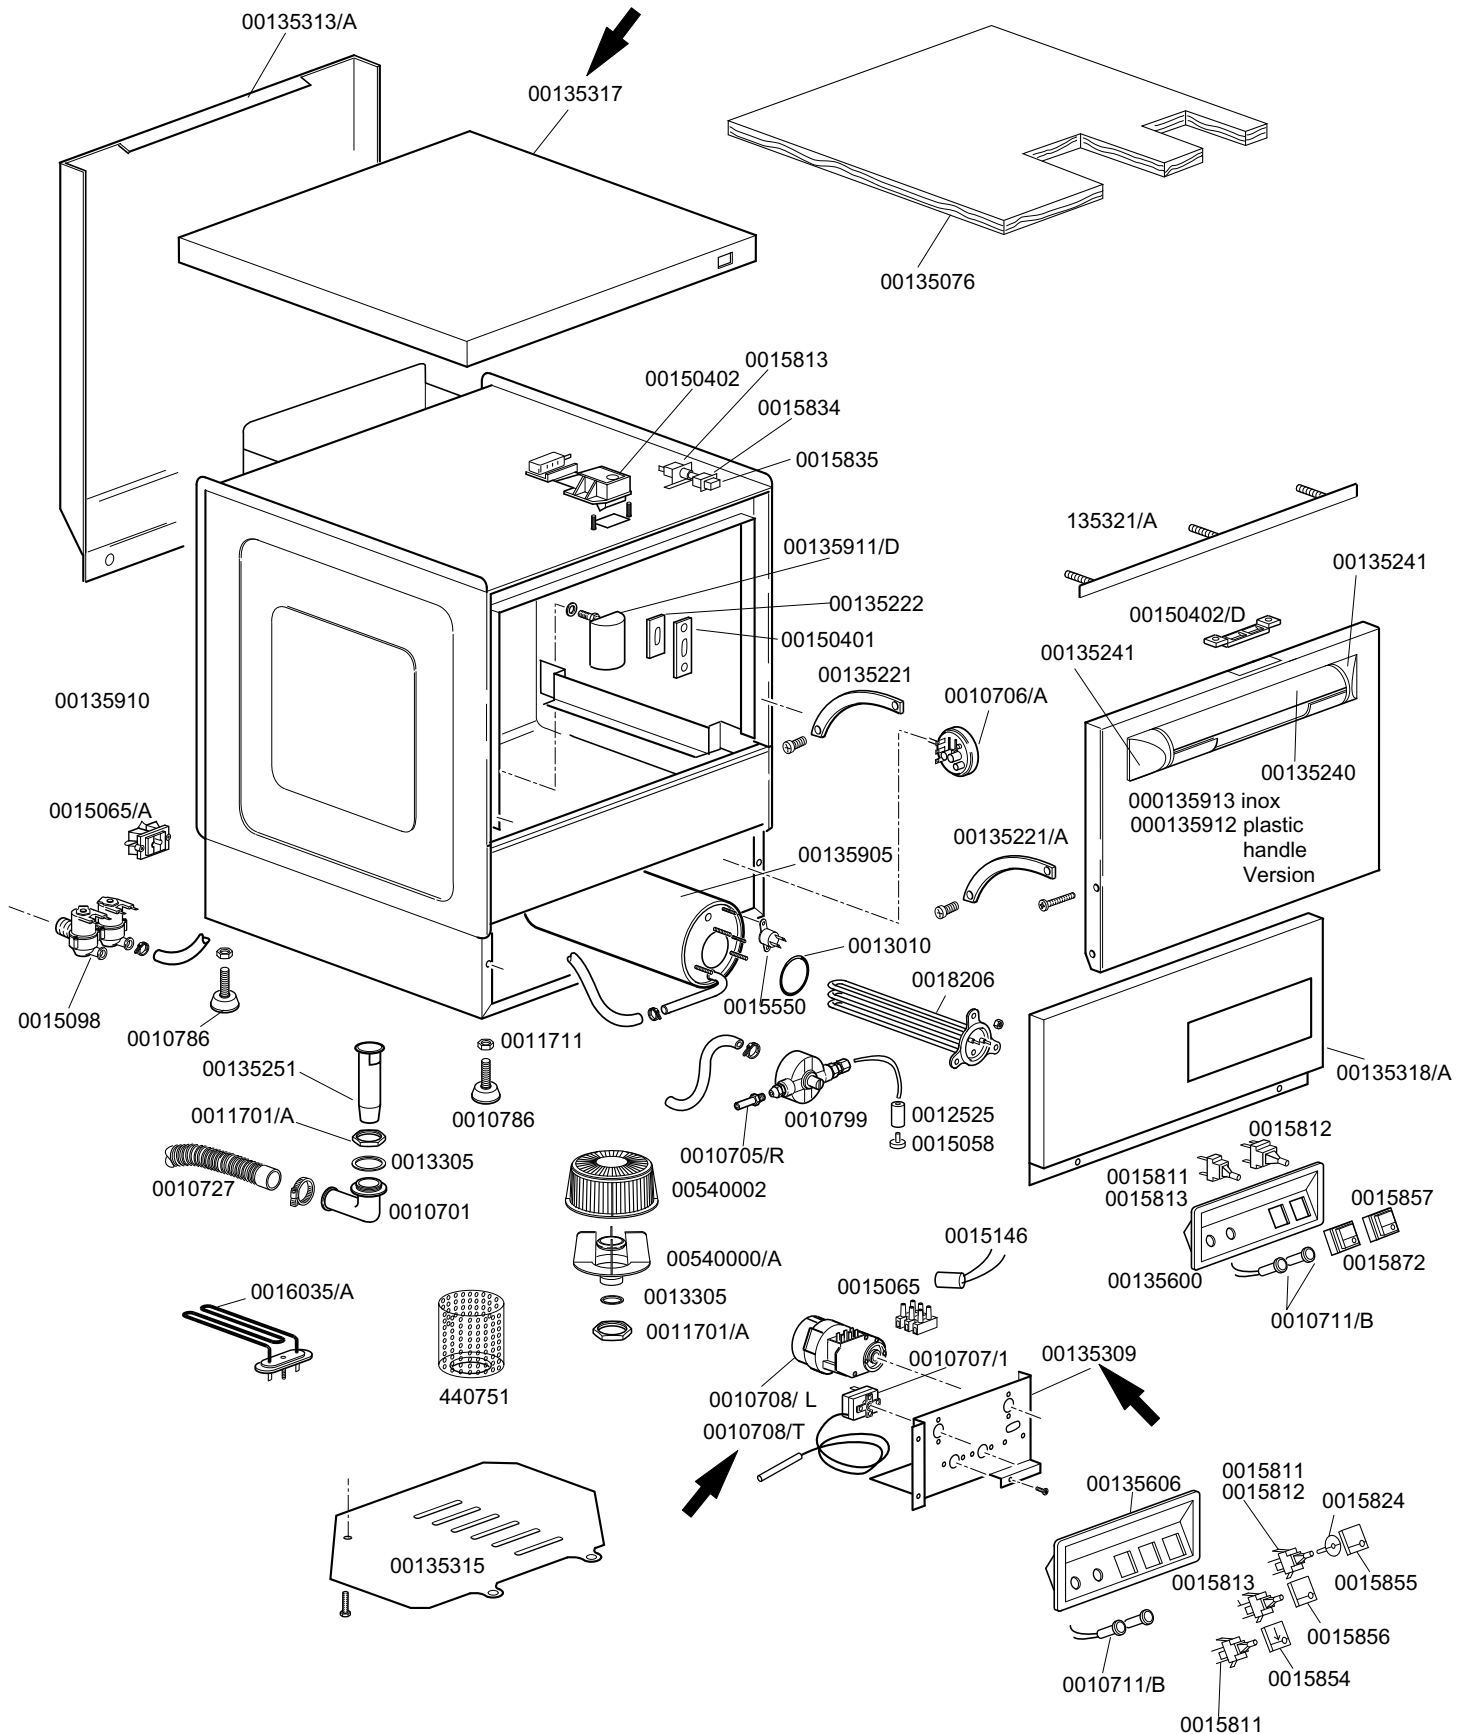

KROMO

**TABLE
KI4010**

**REV
04**

GLASSWASHER K 35

From serial N°99027598

GLASSWASHER K 35

**TABLE
KI4010**

CODE	DESCRIPTION	CODE	DESCRIPTION
0010701	Drain elbow	0016035/A	1850W basin heating element
0010705/R	Pipe fitting d. 8	0018206	2400W heating element
0010706/A	Pressure switch	00440751	Inox filter for drain pump
0010707/1	0-90 TR2 thermostat	00540000/A	Filter body
0010708/L	Rapid timer 120"	00540002	Plastic filter for body d. 42
0010708/T	Rapid timer 150" 230V. 50Hz Thermos.		
0010711/B	Fluor pilot lamp		
0010727	1,5m H2O drain liner		
0010786	40 Diam.M10X25 small black foot		
0010799	Shining product dosing device		
0011701	36x5 nut		
0011701/A	Stainless steel nut for floor drain		
0011711	M10 znc-plated nut		
0012525	Counter weight for small filter		
0013005	OR heating element gasket		
0013010	OR heating element gasket		
0013305	Drain elbow gasket		
00135076	Polystirene coat K 35		
00135221	Right door rod		
00135221/A	Left door rod		
00135222	Beating door		
00135240	Handle door in plastic		
00135241	Ending of handle K		
00135251	Overflow K 35		
00135309	Support component K 35		
00135313/A	Dorsal panel K 35		
00135315	Base protection for K 35		
00135317	Lid for K 35		
00135318/A	Lower door K 35		
00135321/A	Angular for door gasket		
00135600	2+2 instrument panel		
00135606	3+2 instrument panel		
00135905	Complete boiler		
00135910	Complete body for K 35		
00135911/D	Complete air trap		
00135912	Complete door plastic handle version		
00135913	Complete inox door		
00150401	Guide for bent rod		
00150402	Complete brass hook		
00150402/D	Block brass door hook		
0015058	Small shining product suction filter		
0015065	12 poles terminal board		
0015065/A	Cable fastener with screw		
0015098	Double solenoid valve		
0015146	Antijamming filter		
0015550	Conveyor safety thermostat		
0015811	Button fruit 16A bipolar		
0015812	Button fruit 16A		
0015813	Button fruit unip. 16A		
0015824	Green-orange cam		
0015834	Start switch		
0015835	Square start button		
0015854	Switch Q5 drain pump		
0015855	Switch Q5 yellow		
0015857	Switch Q5 green		
0015872	Switch Q7 green		