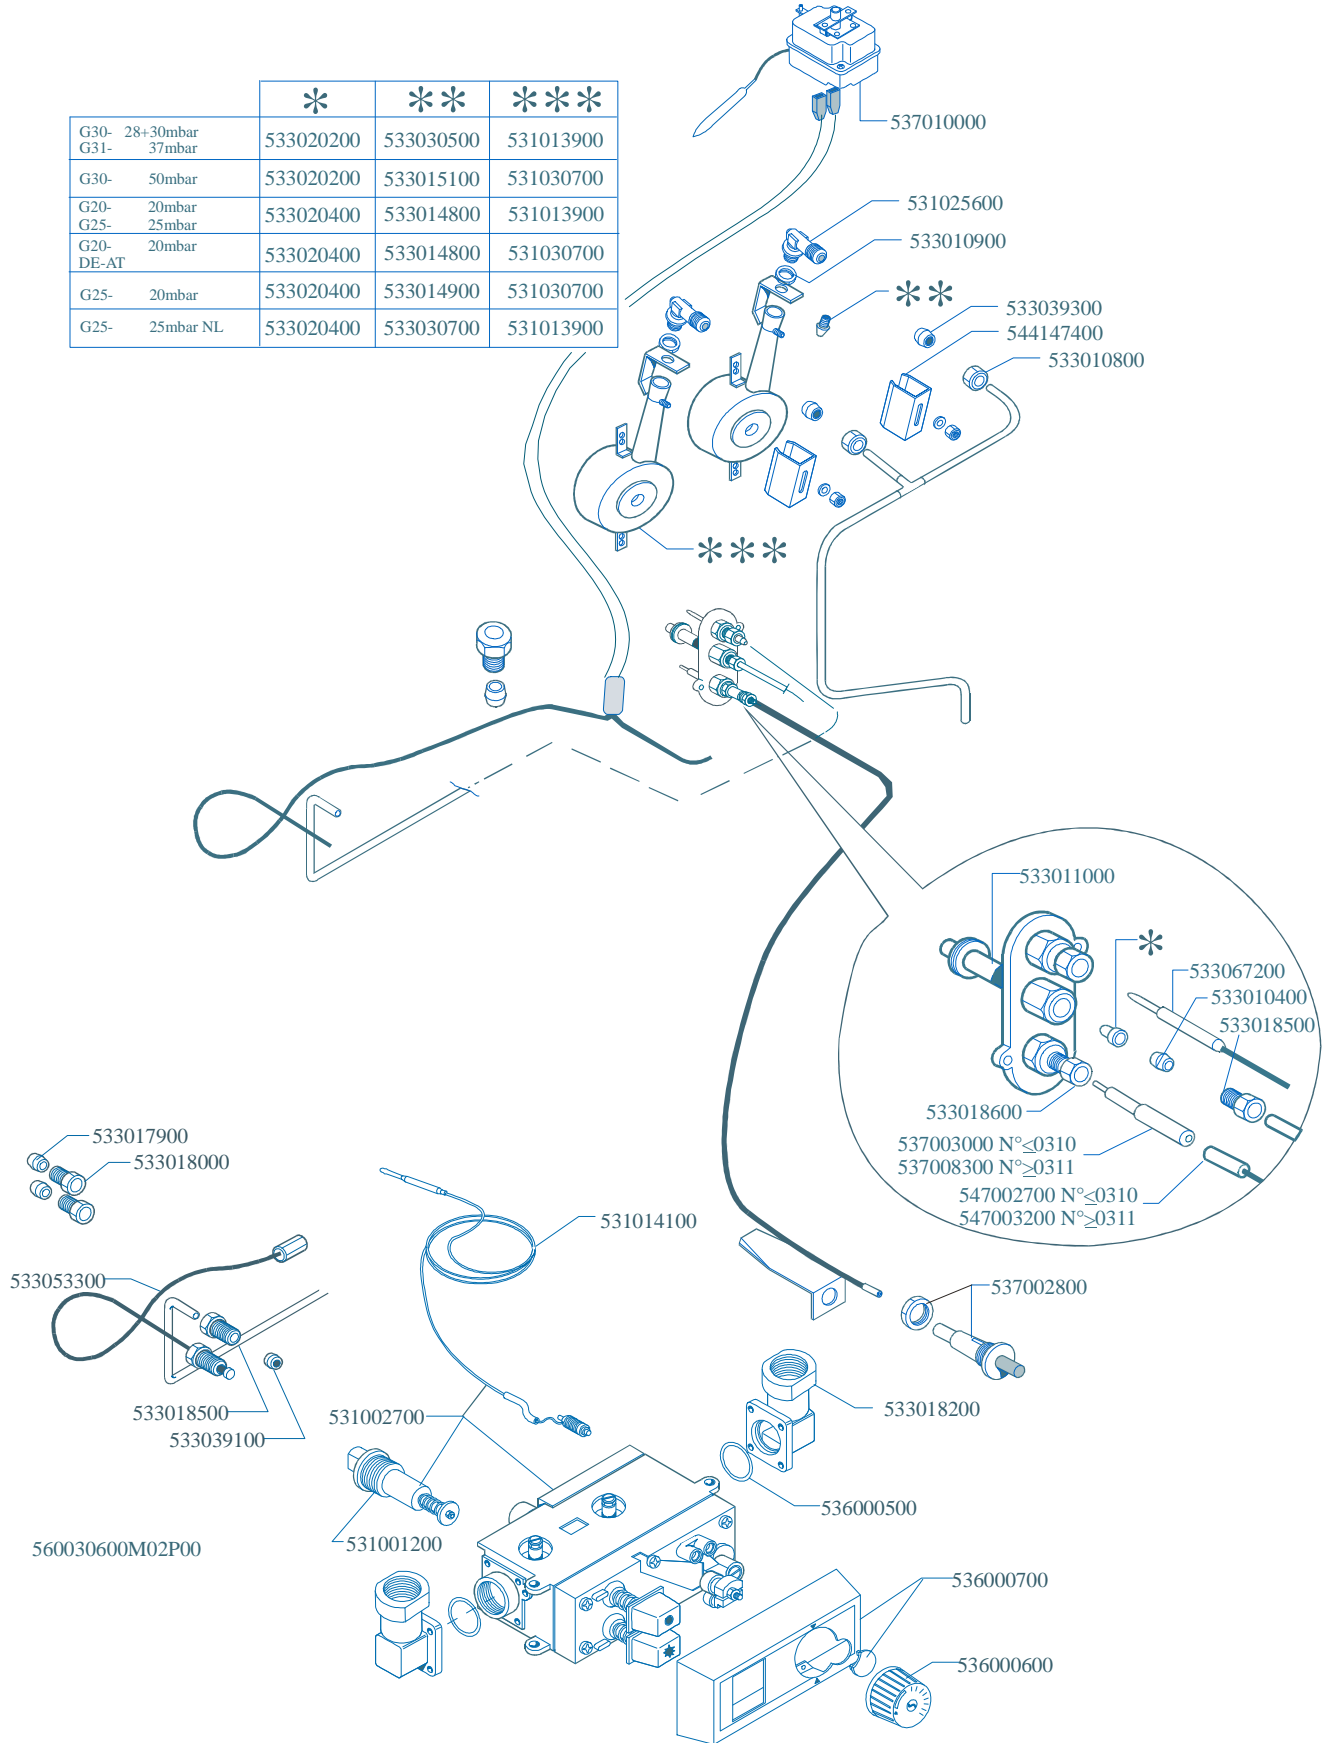

Page	Pos	Code	Description
001		536001700	GRIP D.25*19*M6
001		544066200	TANK LID FQ-61G/62G
001		531005700	FRYER BASKET 200X250X100H FQ-61G
001		531019600	TANK FILTER/BASKET SUPPORT FQ-61G
001		541024800	SPACER FQ-61G
001		541028200	HEAT ACCUMULATOR FQ-61G
001		541015200	UPPER PLATE FQ-61G
001		544061900	RIGHT SIDE PANEL 60 LINE
001		531000100	DRAIN COCK 3/4"
001		533009600	DRAIN COCK HANDLE
001		536000300	FIXED GRIP D.15*25*M6
001		544120300	DRAIN PIPE 22 FOR COCK 3/4"G
001		544070800	CONTROL PANEL FQ-61G
001		533010100	3/4 D. 18 PIPE UNION
001		533010200	BICONE 18S
001		544062000	LEFT SIDE PANEL 60 LINE
001		533010300	ADJUSTABLE FOOT M10*20 D.23
001		544086300	COCK FIXING BRACKET
001		533067600	PIN FOR GRADUATED COCK BUSHING
001		533016400	COCK BUSHING
002		537010000	SAFETY THERMOSTAT 220°C SINGLEPHASE
002		531025600	ELBOW 90° NOZZLE-HOLDER §10 PIPE
002		533010900	NUT M14*1 H.4
002		533039300	BICONE §10
002		544147400	AIR ADJUSTMENT BUSHING FMG-FQ
002		533010800	TUBE NUT D.10 M16*1,5
002		533011000	PILOT BURNER 3 FLAMES 320
002		533067200	THERMOCOUPLE 220+500 M9*1 CUT-OFF
002		533010400	BICONE D.6
002		533018500	FITTING FOR BICONE D.6 M10*1
002		533018600	PLUG FITTING
002		537003000	PLUG M4 - LONG ELECTRODE
002		537008300	ROUND PLUG §2,4- LONG ELECTRODE
002		547002700	HIGH-VOLTAGE CABLE L=500
002		547003200	HIGH-VOLTAGE CABLE TUBE.§2 L=500
002		537002800	PIEZOELECTRIC IGNITION M18
002		533018200	ELBOW OR GJ 3/8
002		536000500	O-RING FOR MINISIT FITTING
002		536000700	PLASTIC COVER FOR MINISIT + SCREW
002		536000600	BLACK LHD KNOB OP. FOR MINISIT
002		533017900	BICONE D.12
002		533018000	ELBOW FOR BICONE D.12 3/8 RS L20
002		533053300	THERMOCOUPLE EXTENSION M9*1
002		531014100	VALVE CAPILLARY PROBE FOR FG §6
002		533039100	BICONE §6
002		531002700	MINISIT VALVE 100-190°C FQ/FG
002		531001200	MAGNET AC/2-MINISIT
002		533020200	PILOT JETS 0160 FOR LPG §30
002		533030500	NOZZLE §90 CH12X14 G30/CE
002		531013900	BURNER FMG-10/15
002		533015100	NOZZLE §80 CH12*14 F-FP/CP6