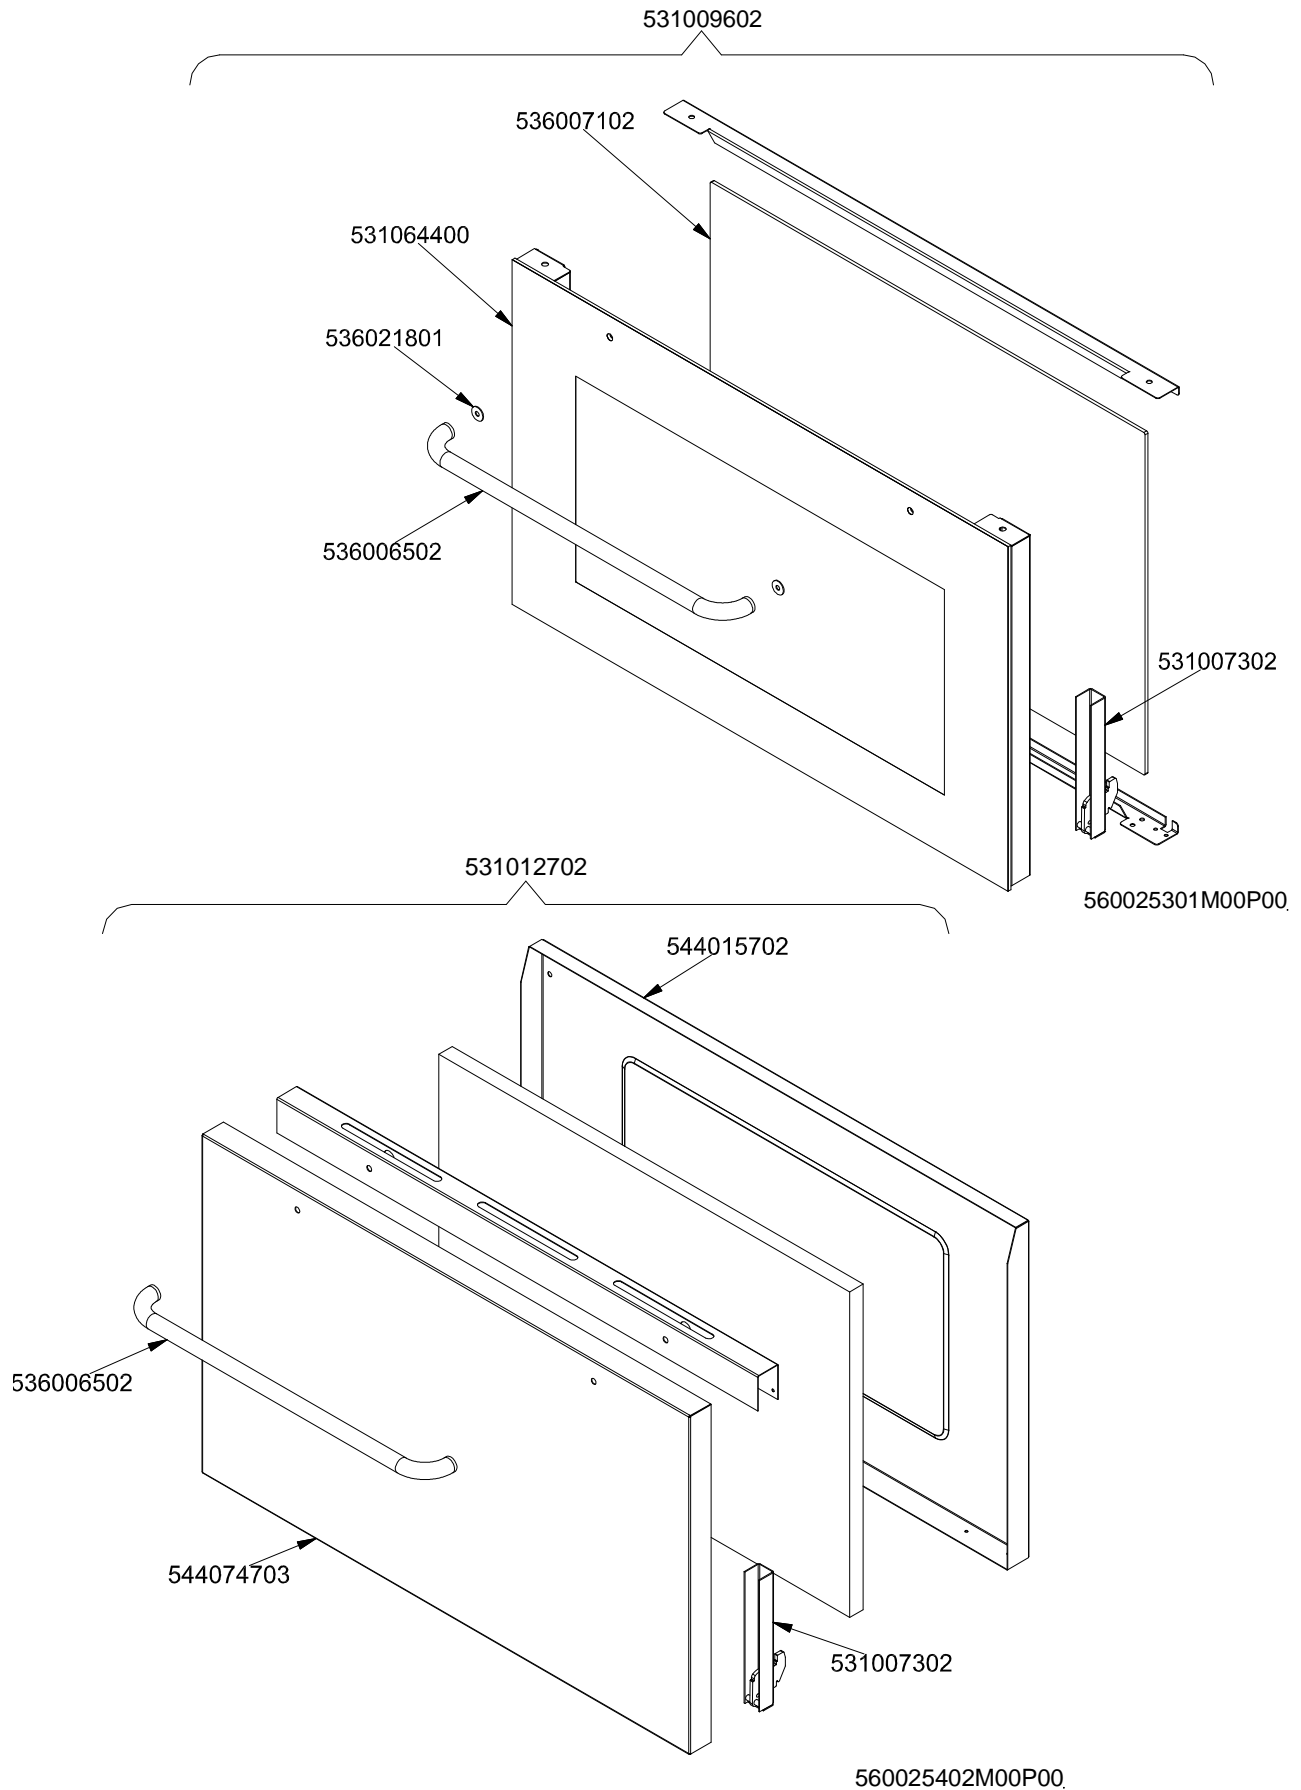

# MAGIC SNACK 60

CUCINE / RANGES / HERDE / CUISINIÈRES / N° ≥ 0310

FORNO / OVEN / BACKOFEN / FOUR / CF-8 10 10/6

PORTE / DOORS / TÜREN / PORTES ≥ 0706

**PC-E**

Page	Pos	Code	Description
001		537002200	ELECTRICAL PLATE D.180 W1500 V230
001		537002100	ELECTRICAL PLATE D.145 W1000 V230
001		537002300	ELECTRICAL PLATE D.220 W2000 V230
001		541026900	NEUTRAL SPACER 800
001		544043701	UPPER PLATE CF-8E
001		544216201	UPPER PLATE CF-8E/A (NEW MOD.)
001		544083001	CONTROL PANEL FOR RANGE CFM-8ET
001		544044202	CONTROL PANEL CF-8E
001		537007700	TERMINAL BLOCK THREEPHASE 40A
001		544044401	SIDE NEW CF-8
001		531008100	ADJUSTABLE LEG H9 CHROME
002		539028000	SELECTOR SIGN PLATE FOR OVEN
002		537035600	OVEN COMMUTATOR * EL. 60+65LINES
002		536013800	KNOB D.70 BLACK 6*5 WITH SPRING
002		539007200	ADHESIVE GRADUATE F.MAXI-EL.STAT.OV
002		537014100	WHITE WARNING LIGHT 250V
002		537014200	GREEN WARNING LIGHT 250V
002		539023900	SIGN PLATE FOR OVEN TEMPERATURE
002		537019101	THERMOSTAT MONOPHAS.050-320°C F.MF
002		539023800	SIGN PLATE FOR OVEN TIMER
002		537019300	TIMER FOR MULTIFUNCTION OVEN
002		537019301	
002		539023400	ADHESIVE GRADUATED DISC F.KNOB
002		539023501	ADHESIVE GRAD.DISC *E.MULTIF.TERM.
002		537006200	UPPER OVEN HEATING EL.1000+2000W
002		533095900	PIN FOR GRIDSHOLDER SUPPORT CF 60
002		534009100	GRILL PROTECTION CF-8/10
002		537005400	OVEN BULB 15W 300°C
002		537007900	OVEN BULB-SOCKET
002		533079700	LOCK SPRING FOR BULB §3/§4
002		531012402	DOOR WHEEL HOLDER FOR MAXI OVEN
002		531057800	RHD GRIDS HOLDER FOR MAXI-OVEN
002		536011301	OVEN GASKET CF-8/10 *FE*
002		531057900	LHD GRIDS HOLDER FOR MAXI-OVEN
002		531006701	MAXI OVEN GRID FOR S60/65
002		537006300	LOWER OVEN HEATING EL.W1750 230CF8/
003		536007102	
003		531064400	EXTERNAL GLASS MAXI OVEN DOOR+FRAME
003		536021801	DOOR HANDLE SPACER FOR MAXI OVEN
003		536006502	OVEN DOOR HANDLE 60LINE AL.
003		531007302	DOOR HINGE FOR MAXI OVEN 60.LINE
003		531012702	STAINLESS STEEL OVEN DOOR 60 LINE
003		544015702	INNER-DOOR FOR MAXI OVEN OF 60LINE
003		544074703	S/S MAXI OVEN DOOR PANEL
004		537000300	COMMUTATOR 7 POSITIONS S.49 16A
004		536002100	KNOB 7 POSITIONS SNACK
004		537014100	WHITE WARNING LIGHT 250V