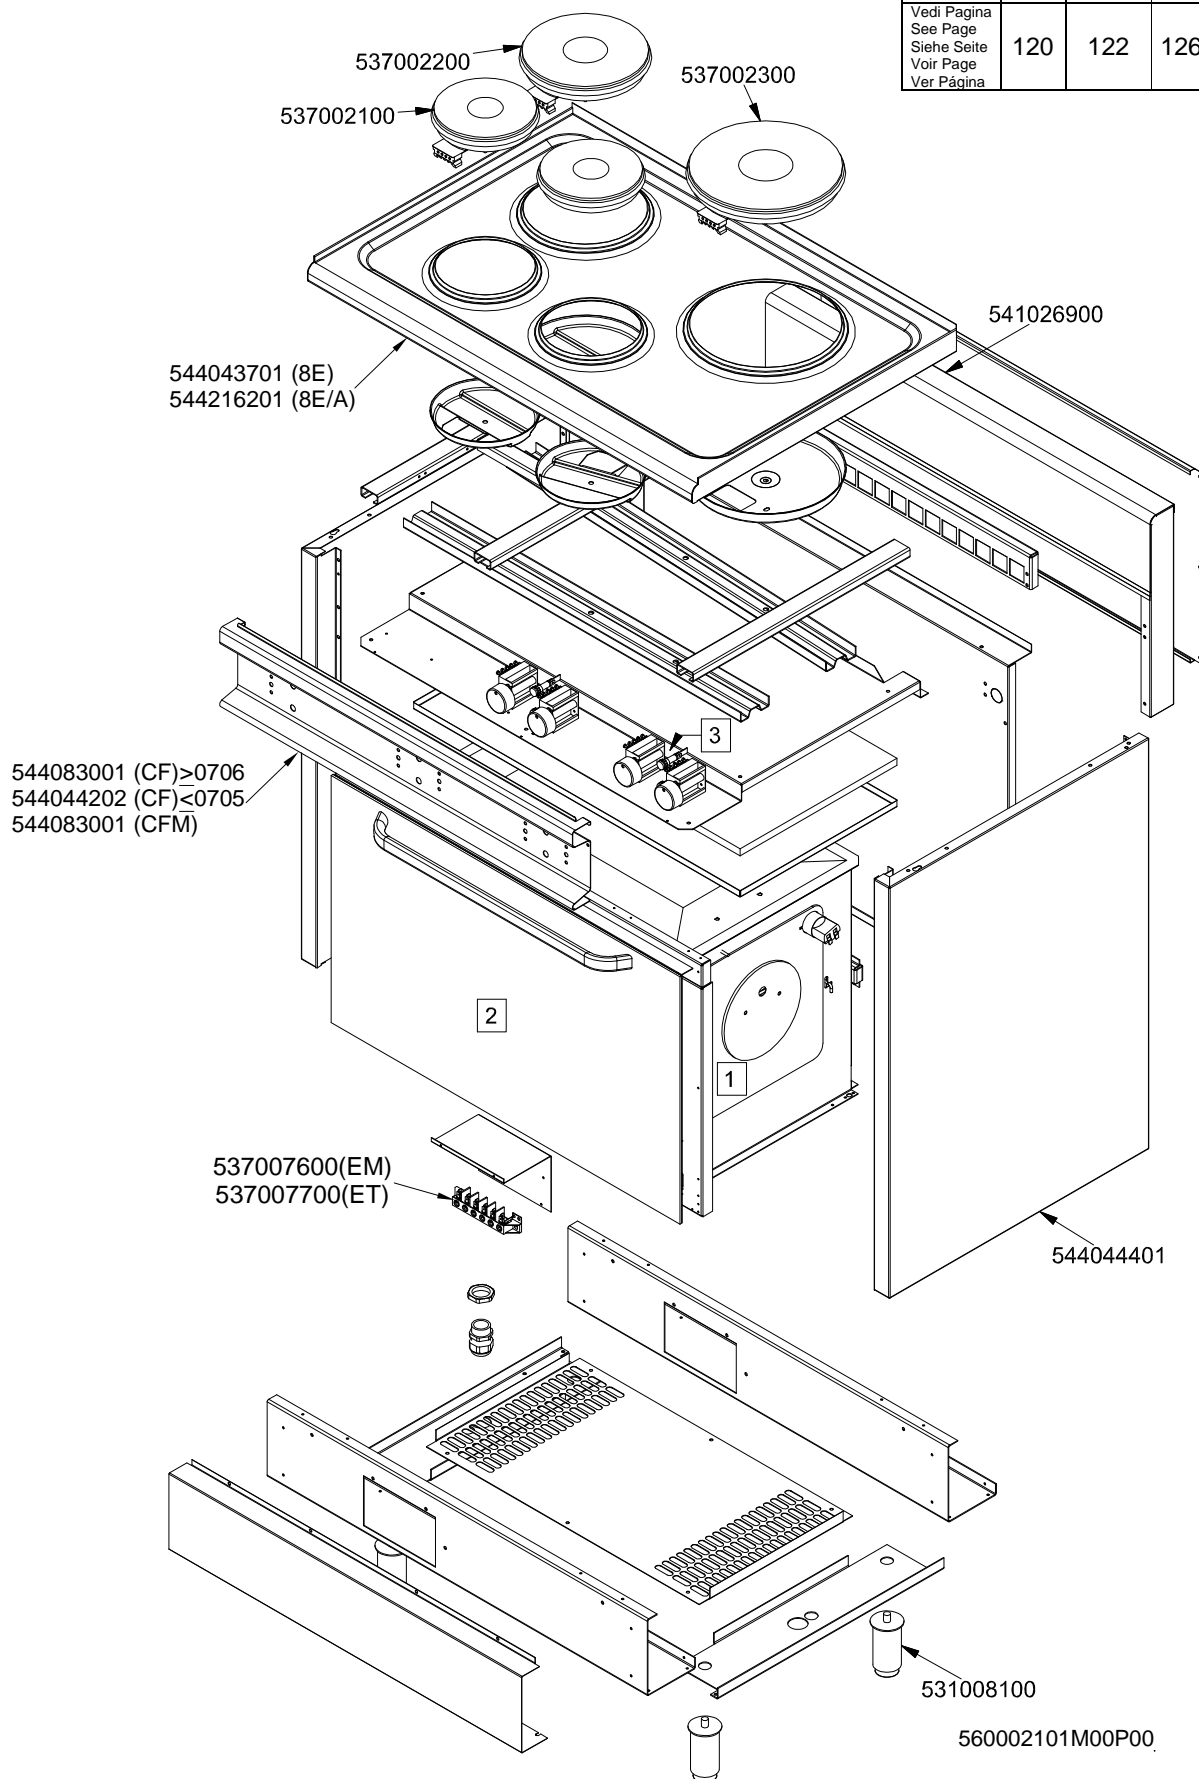

MAGIC SNACK 60

CUCINE / RANGES / HERDE / CUISINIÈRES / N° ≥0310

CF-8

CF-8EM CF-8ET CF-8EM/A CF-8ET/A CFM-8EM CFM-8ET CFM-8EM/A CFM-8ET/A

	1CF	1CFM	2	3
Vedi Pagina See Page Siehe Seite Voir Page Ver Pàgina	120	122	126	130