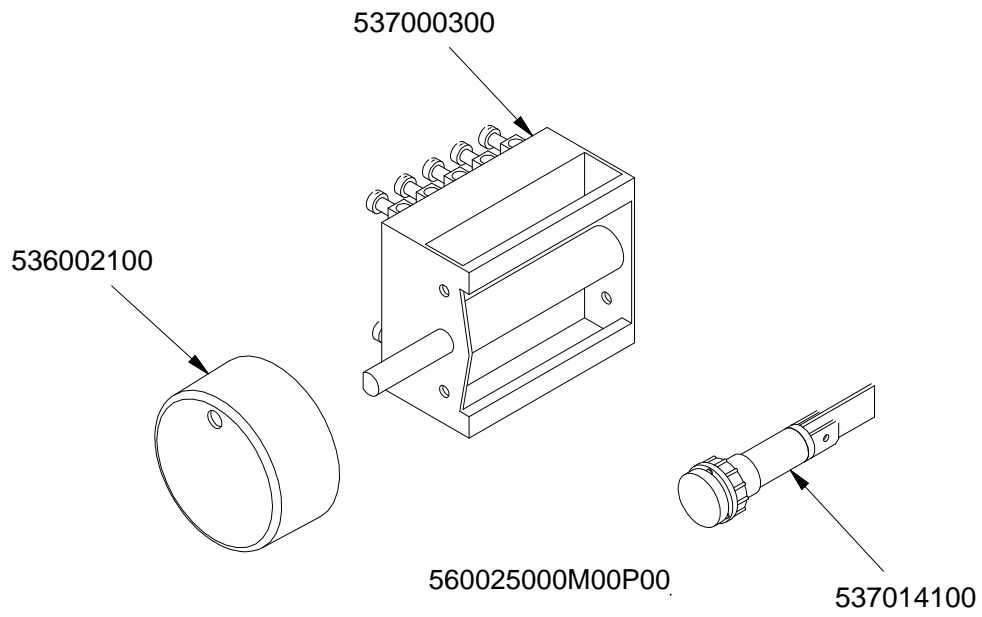

# MAGIC SNACK 60

CUCINE / RANGES / HERDE / CUISINIÈRES / N° ≥ 0310

FORNO / OVEN / BACKOFEN / FOUR / CF-8 10 10/6

PORTE / DOORS / TÜREN / PORTES ≥ 0706

**PC-E**

Page	Pos	Code	Description
001		537002200	ELECTRICAL PLATE D.180 W1500 V230
001		537002100	ELECTRICAL PLATE D.145 W1000 V230
001		537002300	ELECTRICAL PLATE D.220 W2000 V230
001		541026900	NEUTRAL SPACER 800
001		544043701	UPPER PLATE CF-8E
001		544216201	UPPER PLATE CF-8E/A (NEW MOD.)
001		544083001	CONTROL PANEL FOR RANGE CFM-8ET
001		544044202	CONTROL PANEL CF-8E
001		537007700	TERMINAL BLOCK THREEPHASE 40A
001		544044401	SIDE NEW CF-8
001		531008100	ADJUSTABLE LEG H9 CHROME
002		539028000	SELECTOR SIGN PLATE FOR OVEN
002		537035600	OVEN COMMUTATOR * EL. 60+65LINES
002		536013800	KNOB D.70 BLACK 6*5 WITH SPRING
002		539007200	ADHESIVE GRADUATE F.MAXI-EL.STAT.OV
002		537014100	WHITE WARNING LIGHT 250V
002		537014200	GREEN WARNING LIGHT 250V
002		539023900	SIGN PLATE FOR OVEN TEMPERATURE
002		537019101	THERMOSTAT MONOPHAS.050-320°C F.MF
002		539023800	SIGN PLATE FOR OVEN TIMER
002		537019300	TIMER FOR MULTIFUNCTION OVEN
002		537019301	
002		539023400	ADHESIVE GRADUATED DISC F.KNOB
002		539023501	ADHESIVE GRAD.DISC *E.MULTIF.TERM.
002		537006200	UPPER OVEN HEATING EL.1000+2000W
002		533095900	PIN FOR GRIDSHOLDER SUPPORT CF 60
002		534009100	GRILL PROTECTION CF-8/10
002		537005400	OVEN BULB 15W 300°C
002		537007900	OVEN BULB-SOCKET
002		533079700	LOCK SPRING FOR BULB §3/§4
002		531012402	DOOR WHEEL HOLDER FOR MAXI OVEN
002		531057800	RHD GRIDS HOLDER FOR MAXI-OVEN
002		536011301	OVEN GASKET CF-8/10 *FE*
002		531057900	LHD GRIDS HOLDER FOR MAXI-OVEN
002		531006701	MAXI OVEN GRID FOR S60/65
002		537006300	LOWER OVEN HEATING EL.W1750 230CF8/
003		536007102	
003		531064400	EXTERNAL GLASS MAXI OVEN DOOR+FRAME
003		536021801	DOOR HANDLE SPACER FOR MAXI OVEN
003		536006502	OVEN DOOR HANDLE 60LINE AL.
003		531007302	DOOR HINGE FOR MAXI OVEN 60.LINE
003		531012702	STAINLESS STEEL OVEN DOOR 60 LINE
003		544015702	INNER-DOOR FOR MAXI OVEN OF 60LINE
003		544074703	S/S MAXI OVEN DOOR PANEL
004		537000300	COMMUTATOR 7 POSITIONS S.49 16A
004		536002100	KNOB 7 POSITIONS SNACK
004		537014100	WHITE WARNING LIGHT 250V