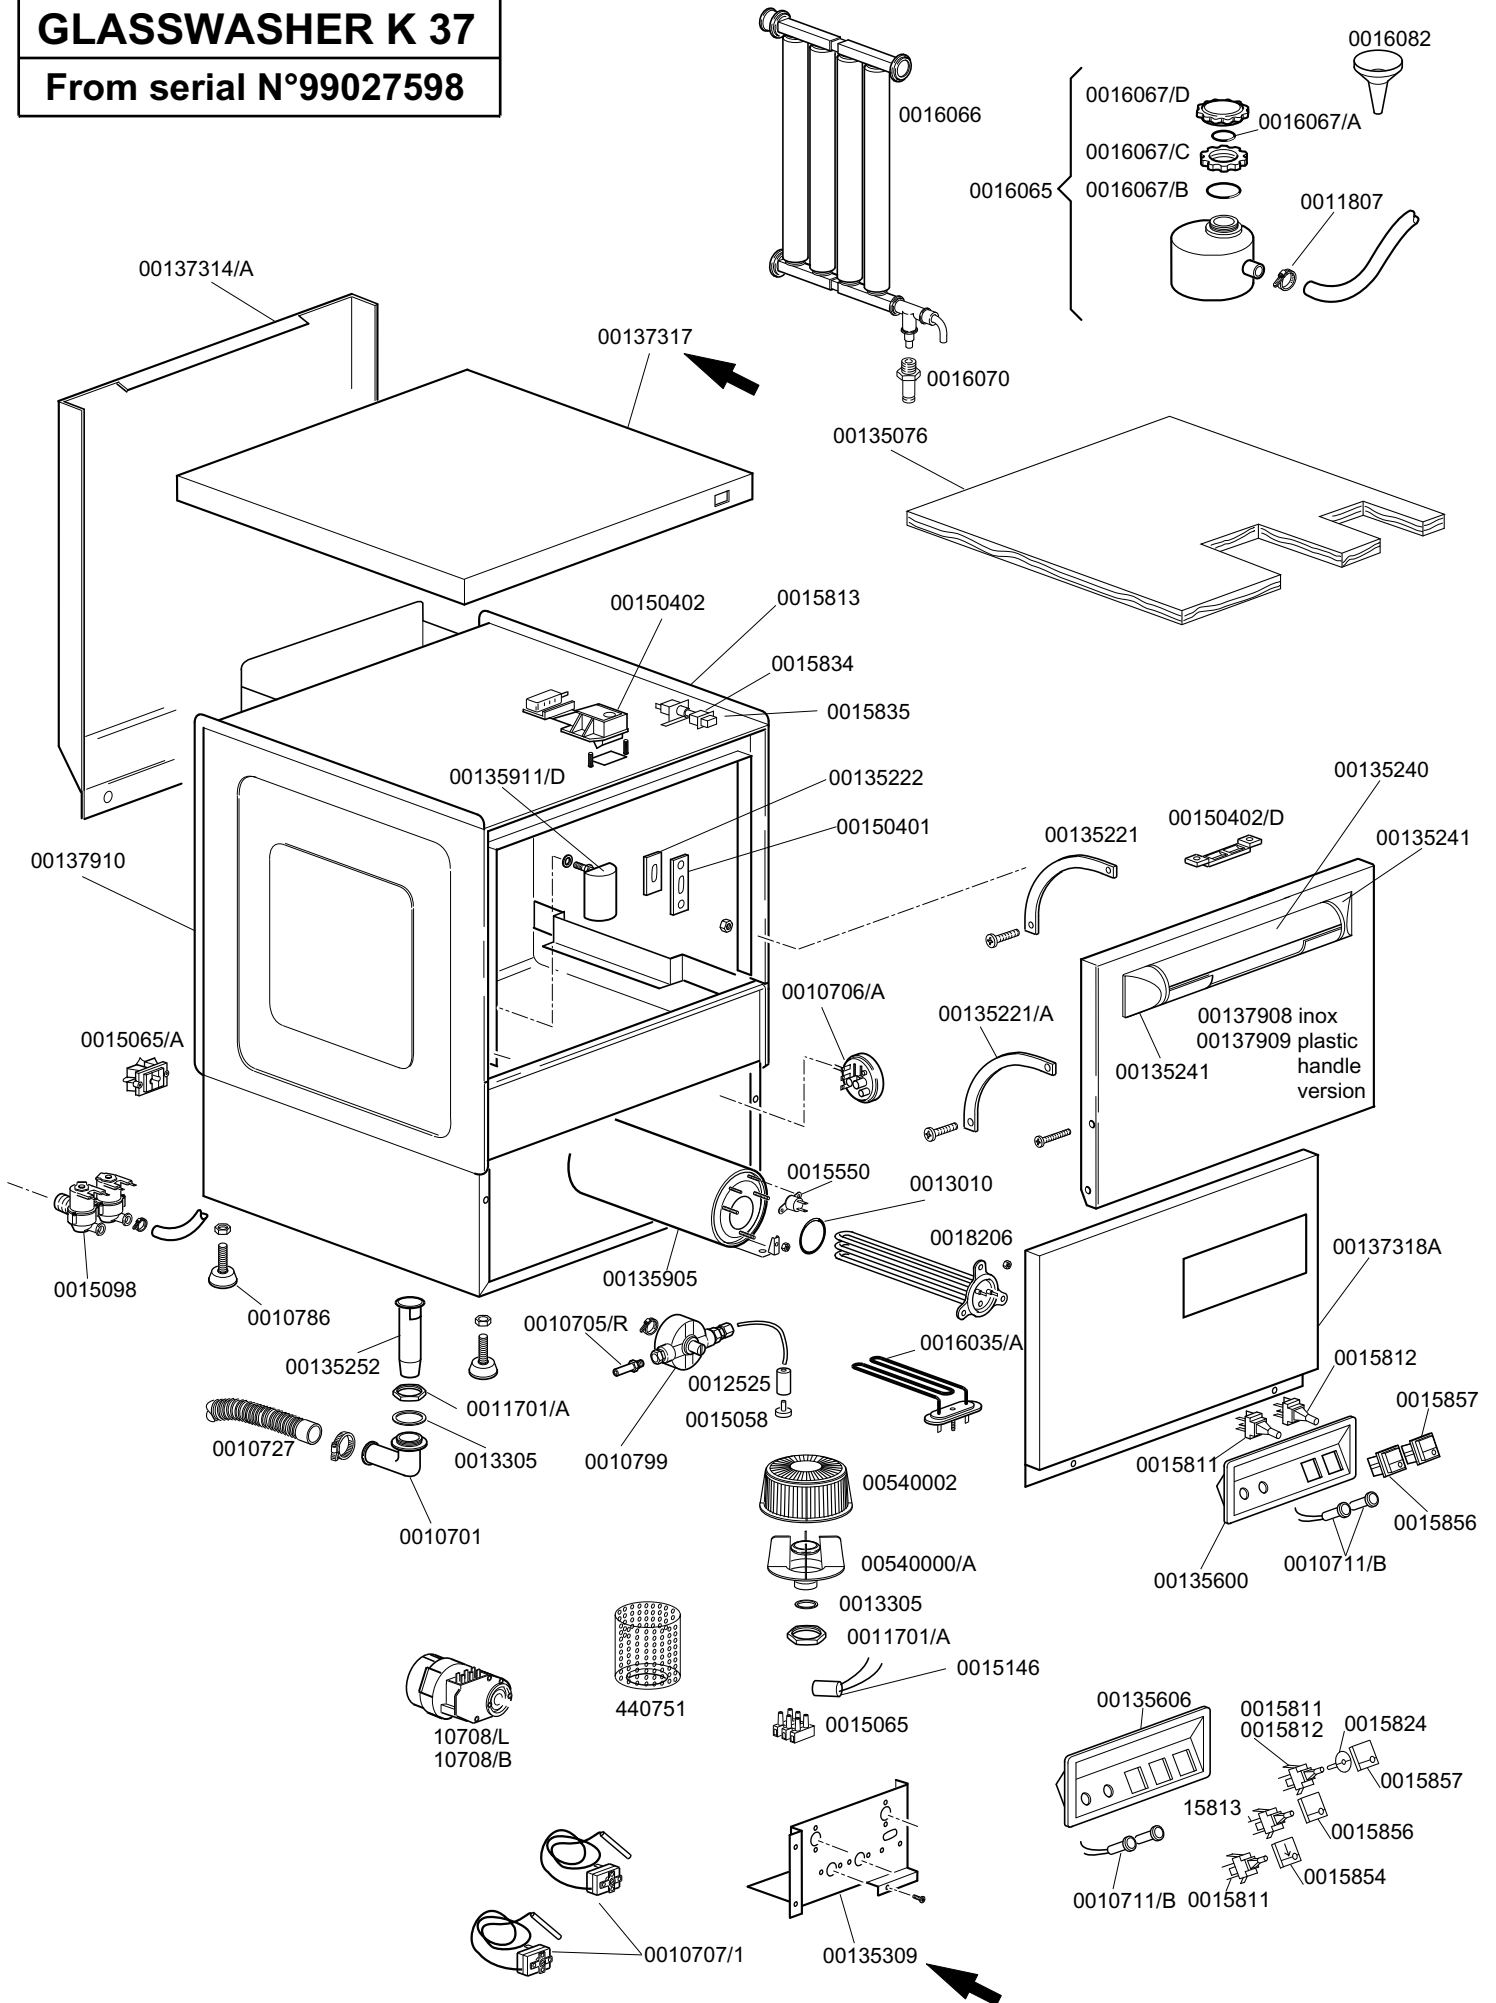

KROMO

**TABLE
KI4110**

**REV
06**

GLASSWASHER K 37
From serial N°99027598

GLASSWASHER K 37

**TABLE
KI4110**

CODE	DESCRIPTION	CODE	DESCRIPTION
0010701	Drain elbow	0016067/C	Salt container ferrule
0010705/R	Pipe fitting d. 8	0016067/D	Salt container plug
0010706/A	Pressure switch	0016070	CFD complete non return valve
0010707/1	0-90 TR2 thermostat	0016082	Funnel
0010708/B	Rapid timer 150"	0018206	2400W heating element
0010708/L	Rapid timer 120"	00440751	Inox filter for drain pump
0010711/B	Fluor pilot lamp	00540000/A	Filter body d. 42
0010727	1,5m H2O drain liner	00540002	Filter for body d. 42
0010786	40 Diam.M10X25 small black foot		
0010799	Shining product dosing device		
0011701/A	Stainless steel nut for floor drain		
0012525	Counter weight for small filter		
0013010	OR heating element gasket		
0013305	Drain elbow gasket		
00135076	Polystirene coat K 37		
00135221	Right door rod		
00135221/A	Left door rod		
00135222	Beating door		
00135240	Handle door in plastic		
00135241	Ending of handle K		
00135252	Overflow K 37		
00135309	Support component K 37		
00135600	2+2 instrument panel		
00135606	3+2 instrument panel		
00135905	Complete boiler		
00135911/D	Complete air-trap		
00137314/A	Dorsal panel K 37		
00137317	Lid for K 37		
00137318/A	Lower door K 37		
00137908	Complete door K 37		
00137909	Complete door with plastic handle		
00137910	Complete body K 37		
00150401	Guide for bent rod		
00150402	Complete brass hook		
00150402/D	Block brass door hook		
0015058	Small shining product suction filter		
0015065	12 poles terminal board		
0015065/A	Cable fastener with screw		
0015098	Double solenoid valve		
0015146	Antijamming filter		
0015550	Conveyor safety thermostat		
0015811	Button fruit 16A bipolar		
0015812	Button fruit 16A		
0015813	Button fruit unip. 16A		
0015824	Green-orange cam		
0015834	Start switch		
0015835	Square start button		
0015854	Switch Q5 drain pump		
0015855	Switch Q5 yellow		
0015857	Switch Q5 green		
0015872	Switch Q7 green		
0016035/A	Short heating element		
0016065	Salt container		
0016066	1 liter 4 element decalcifier		
0016067/A	OR for salt container plug		
0016067/B	Salt container gasket		