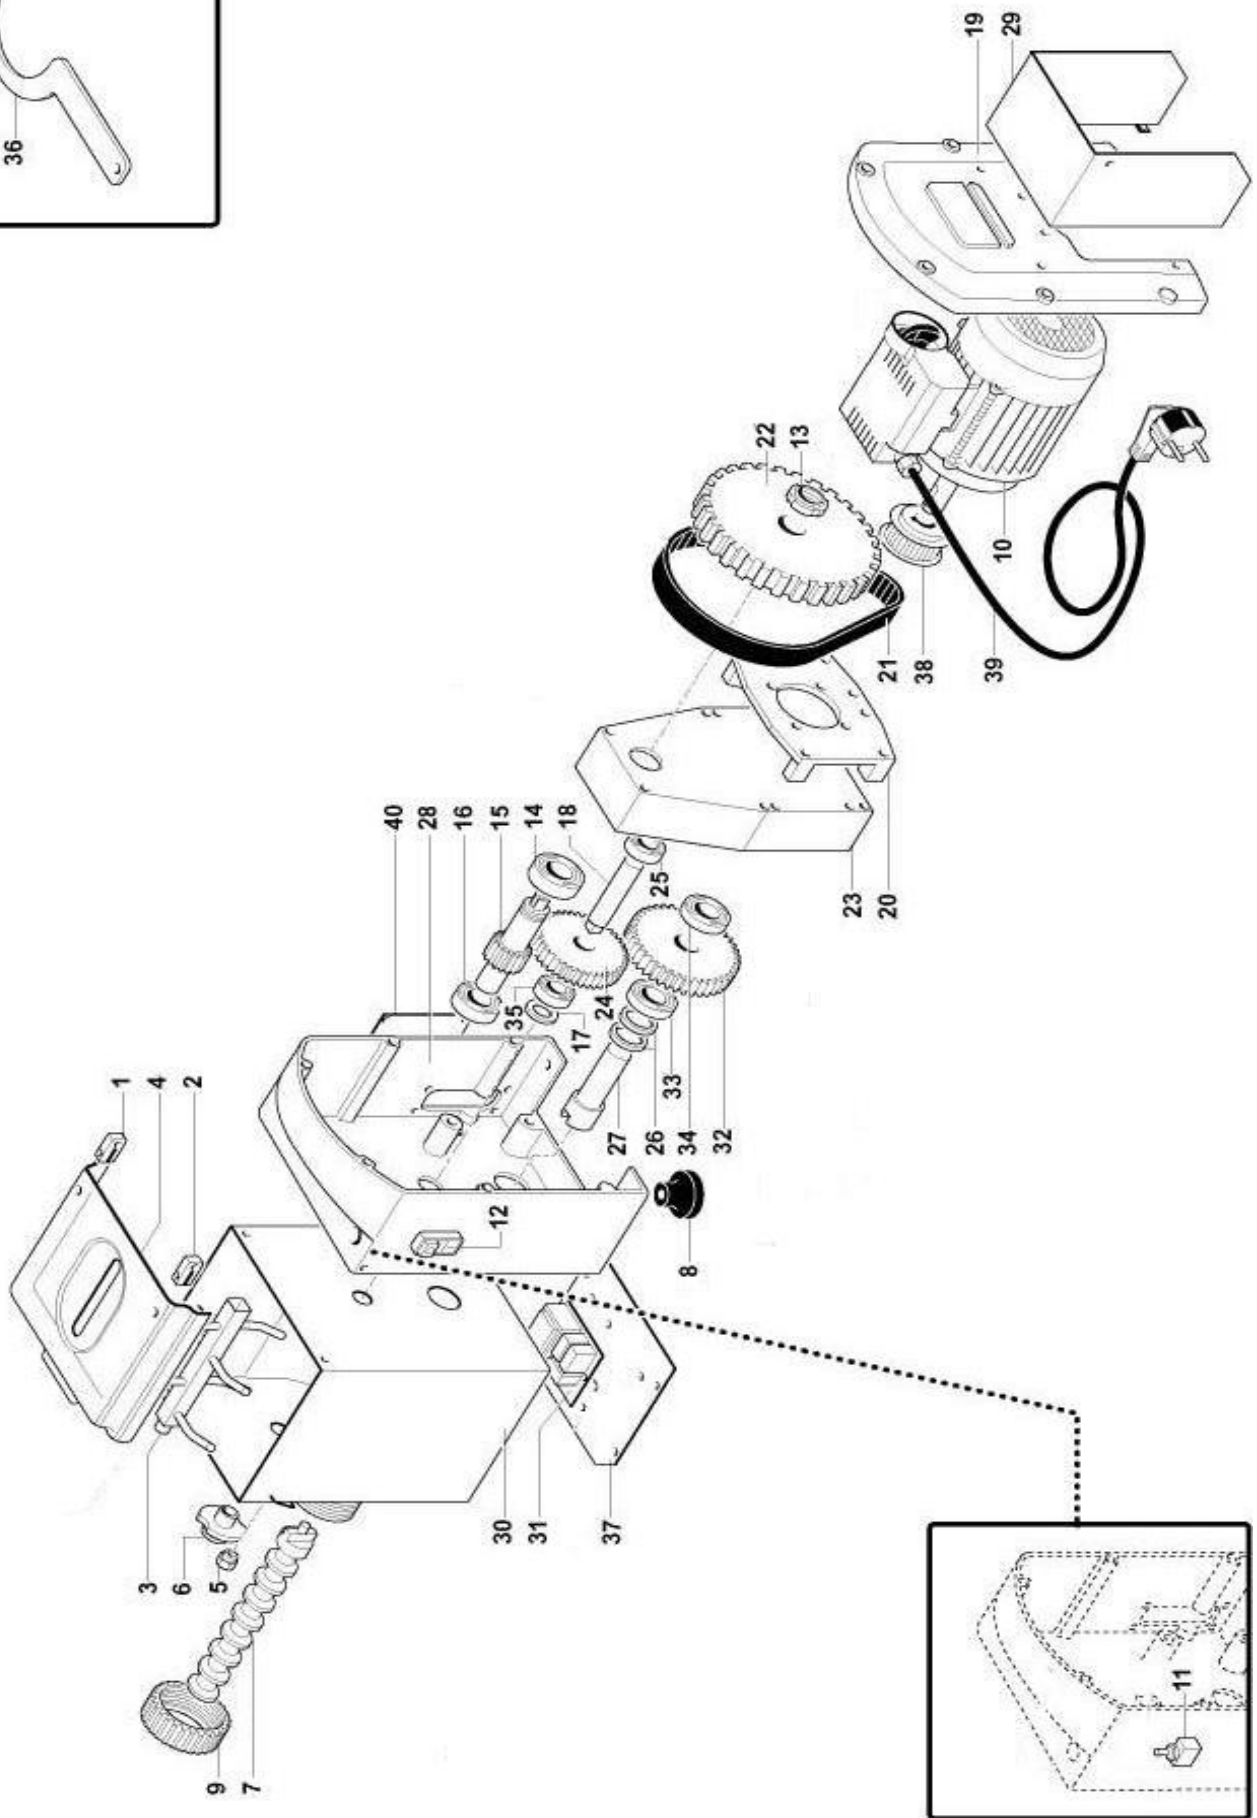

Macchina pasta fresca mod.MPF1,5-2,5
Fresh pasta machine mod.MPF1,5-2,5

MACCHINA PASTA FRESCA MOD.MPF1,5-2,5 FRESH PASTA MACHINE MOD.MPF1,5-2,5

Rif No	Codice Code	Caratteristiche Characteristics	Descrizione Description
1	CO1300		Cerniera Hinge
2	CO1301		Cerniera Hinge
3	CO1302	(2,5)	Gancio Claw
3	CO1341	(1,5)	Gancio Claw
4	CO1303	☺ (2,5)	Coperchio Cover
4	CO1342	☺ (1,5)	Coperchio Cover
5	CO1304		Pomello Knob
6	CO1305	(2,5)	Volantino Handwheel
6	CO1343	(1,5)	Volantino Handwheel
7	CO1306	(2,5)	Elica Screw shaft
7	CO1344	(1,5)	Elica Screw shaft
8	CO1307		Piedino Foot
9	CO1308	☺ (2,5)	Ghiera Locking ring
9	CO1345	☺ (1,5)	Ghiera Locking ring
10	CO1312	230V/1Ph/50Hz (2,5)	Motore Motor
10	CO1346	230V/1Ph/50Hz (1,5)	Motore Motor
11	CO1321	☺	Microinterruttore Microswitch
12	SL0891	☺	Pulsante Push button
13	CO1316	GUK ø20 (2,5)	Ghiera Locking ring
13	CO1348	GUK ø17 (1,5)	Ghiera Locking ring
14	CO1317	6204 2RS (2,5)	Cuscinetto Bearing
14	SL1799	6004 2RS (1,5)	Cuscinetto Bearing
15	CO1318	(2,5)	Albero Shaft
15	CO1349	(1,5)	Albero Shaft
16	SL0131	6203 2RS (2,5)	Cuscinetto Bearing
16	SL2473	6003 2RS (1,5)	Cuscinetto Bearing
17	CO1322	(2,5)	Guarnizione Gasket
17	CO1350	(1,5)	Guarnizione Gasket
18	CO1323	(2,5)	Albero Shaft
18	CO1351	(1,5)	Albero Shaft
19	CO1324	(2,5)	Pannello Panel
19	CO1352	(1,5)	Pannello Panel
20	CO1325	(2,5)	Supporto Support
20	CO1353	(1,5)	Supporto Support
21	CO1326	☺ HTD P5x740 (2,5)	Cinghia Belt
21	CO1354	☺ HTD P5x580 (1,5)	Cinghia Belt
22	CO1327	(2,5)	Puleggia Pulley
22	CO1355	(1,5)	Puleggia Pulley
23	CO1328	(2,5)	Coperchio Cover
23	CO1356	(1,5)	Coperchio Cover
24	CO1329	(2,5)	Ingranaggio Gear
24	CO1357	(1,5)	Ingranaggio Gear
25	SL1799	6004 2RS (2,5)	Cuscinetto Bearing
25	SL2473	6003 2RS (1,5)	Cuscinetto Bearing
26	CO1331	(2,5)	Guarnizione Gasket
26	CO1358	(1,5)	Guarnizione Gasket
27	CO1332	(2,5)	Albero Shaft
27	CO1359	(1,5)	Albero Shaft
28	CO1333	(2,5)	Carcassa Housing
28	CO1360	(1,5)	Carcassa Housing
29	CO1334	(2,5)	Copertura Covering
30	CO1336	(2,5)	Contenitore Tank
30	CO1362	(1,5)	Contenitore Tank
31	CO1337	☺ 230V/1Ph/50-60Hz	Scheda elettronica Electronic card
32	CO1340	(2,5)	Ingranaggio Gear
32	CO1330	(1,5)	Ingranaggio Gear
33	CO4396	51105 (2,5)	Cuscinetto Bearing
33	CO1319	7204 (1,5)	Cuscinetto Bearing
34	SL0202	6005 2RS (2,5)	Cuscinetto Bearing
34	SL1799	6004 2RS (1,5)	Cuscinetto Bearing
35	SL0202	6005 2RS (2,5)	Cuscinetto Bearing
35	SL2473	6003 2RS (1,5)	Cuscinetto Bearing
36	CO2048	(2,5)	Chiave Key
36	CO2049	(1,5)	Chiave Key
37	CO2046	(2,5)	Fondo Bottom
37	CO2047	(1,5)	Fondo Bottom
38	CO2050	(2,5)	Puleggia Pulley
38	CO2051	(1,5)	Puleggia Pulley
39	SL1671	1Ph+N+Gnd	Cavo elettrico Electric cable
40	CO2052	(2,5)	Coperchio Cover