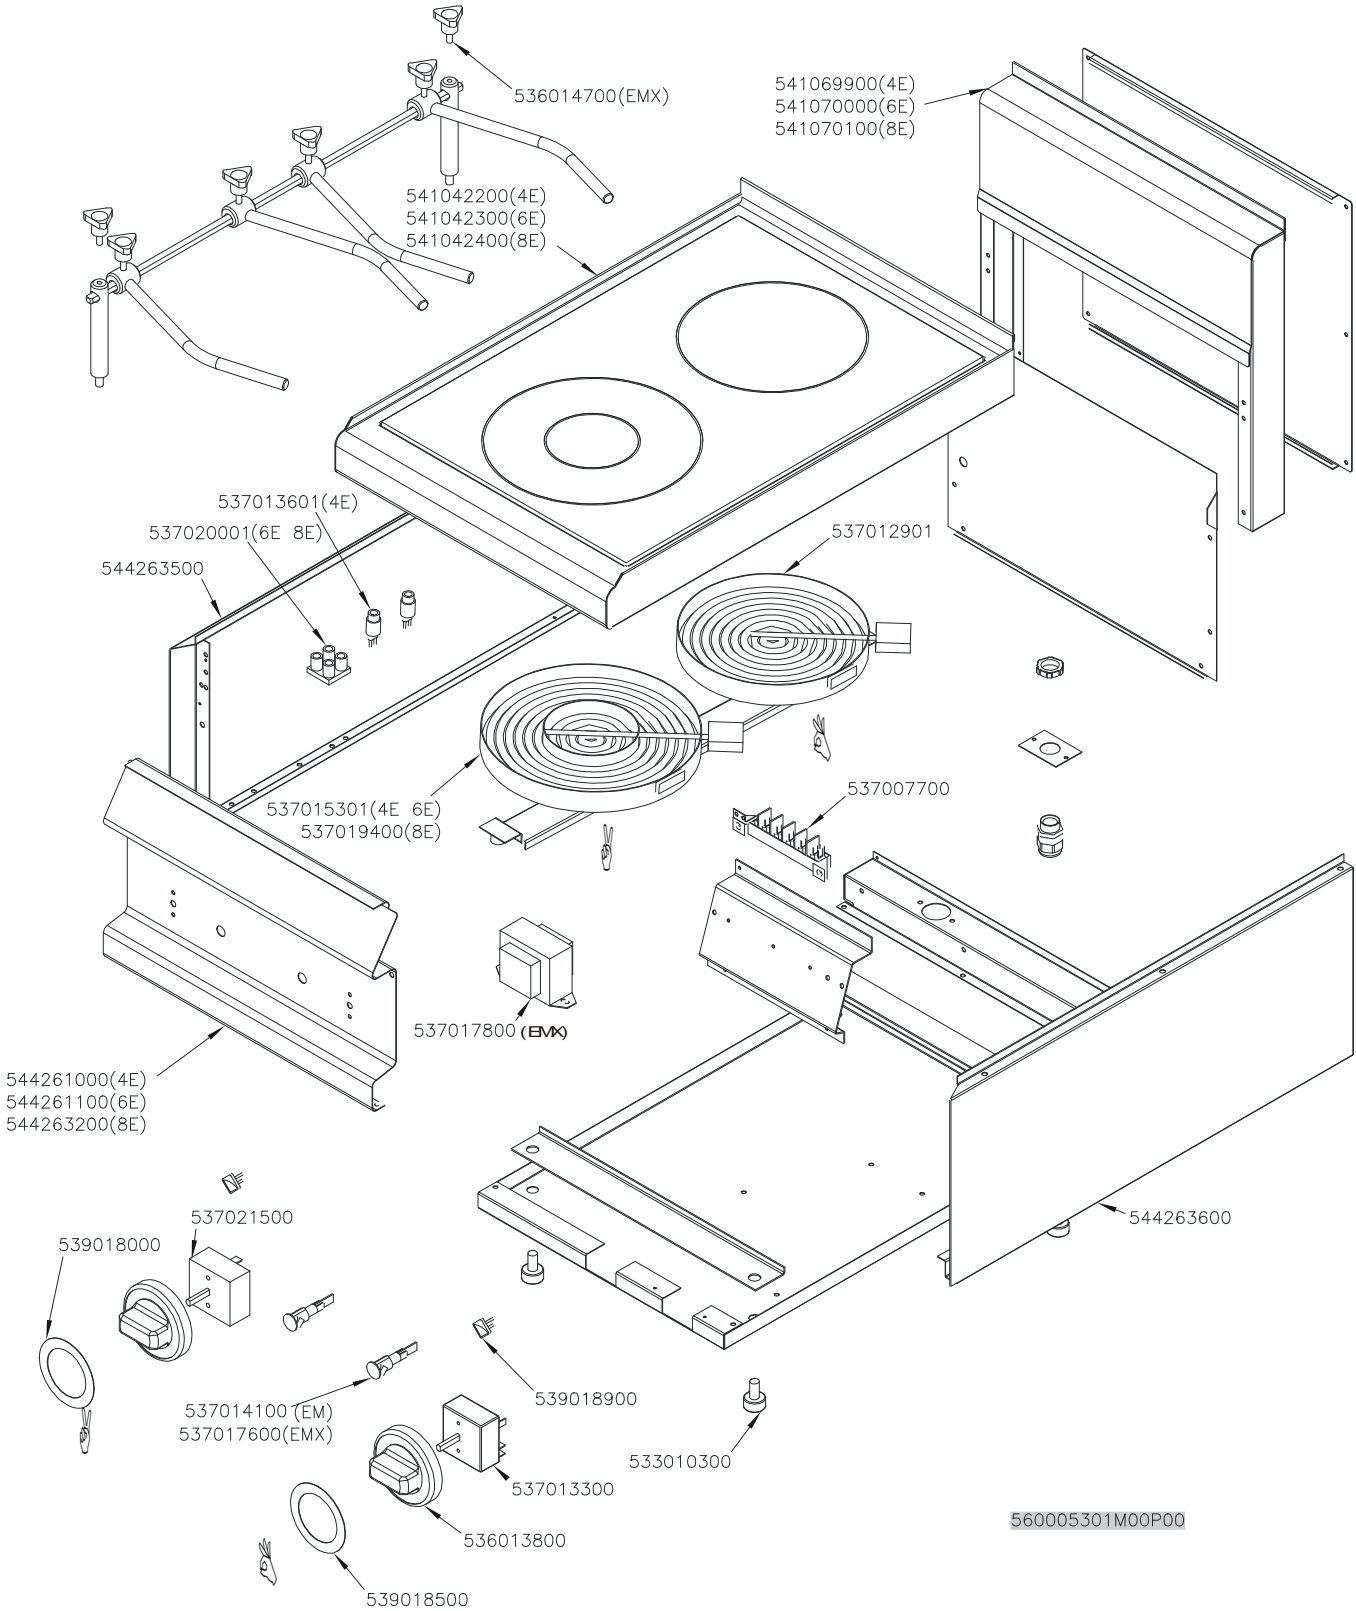

MAGIC PROF 65

ELETTRICO / ELECTRIC / ELEKTRO / ELECTRIQUE

PCC-4EM PCC-4ET PCC-6EM PCC-6ET PCC-8ET PCC-4EMX PCC-6EMX PCC-8EMX
N°≥0302

Page	Pos	Code	Description
001		536014700	3 DRILL WHEELS
001		541070100	NEUTRAL SPACER 8
001		541042400	
001		537020001	REMAINING HEAT 4 PILOT LIGHTS UNIT
001		544263500	RIGHT SIDE S.65
001		537012901	ELECTRICAL PLATE 1800W 230W PCC-65
001		537019400	EL. PLATE PCC D250 1000+1400W 230V
001		537007700	TERMINAL BLOCK THREEPHASE 40A
001		537017800	TRANSFORMER 230V/100V 10VA
001		544263200	CONTROL PANEL PC/PCC-8E
001		544263600	LEFT SIDE S.65
001		537021500	REGULATOR FOR EL.PLATE 2CIRC.230V
001		539018000	ADHESIVE GRAD.DISC 7POS.DOUBLE RED
001		537017600	WHITE WARNING LIGHT LOW BUD 110V
001		539018900	INDEX FOR KNOB
001		533010300	ADJUSTABLE FOOT M10*20 D.23
001		537013300	CURRENT REGULATOR FOR ELEC. PLATE
001		536013800	KNOB D.70 BLACK 6*5 WITH SPRING
001		539018500	ADHESIVE GRADUATED DISC FOR KNOB