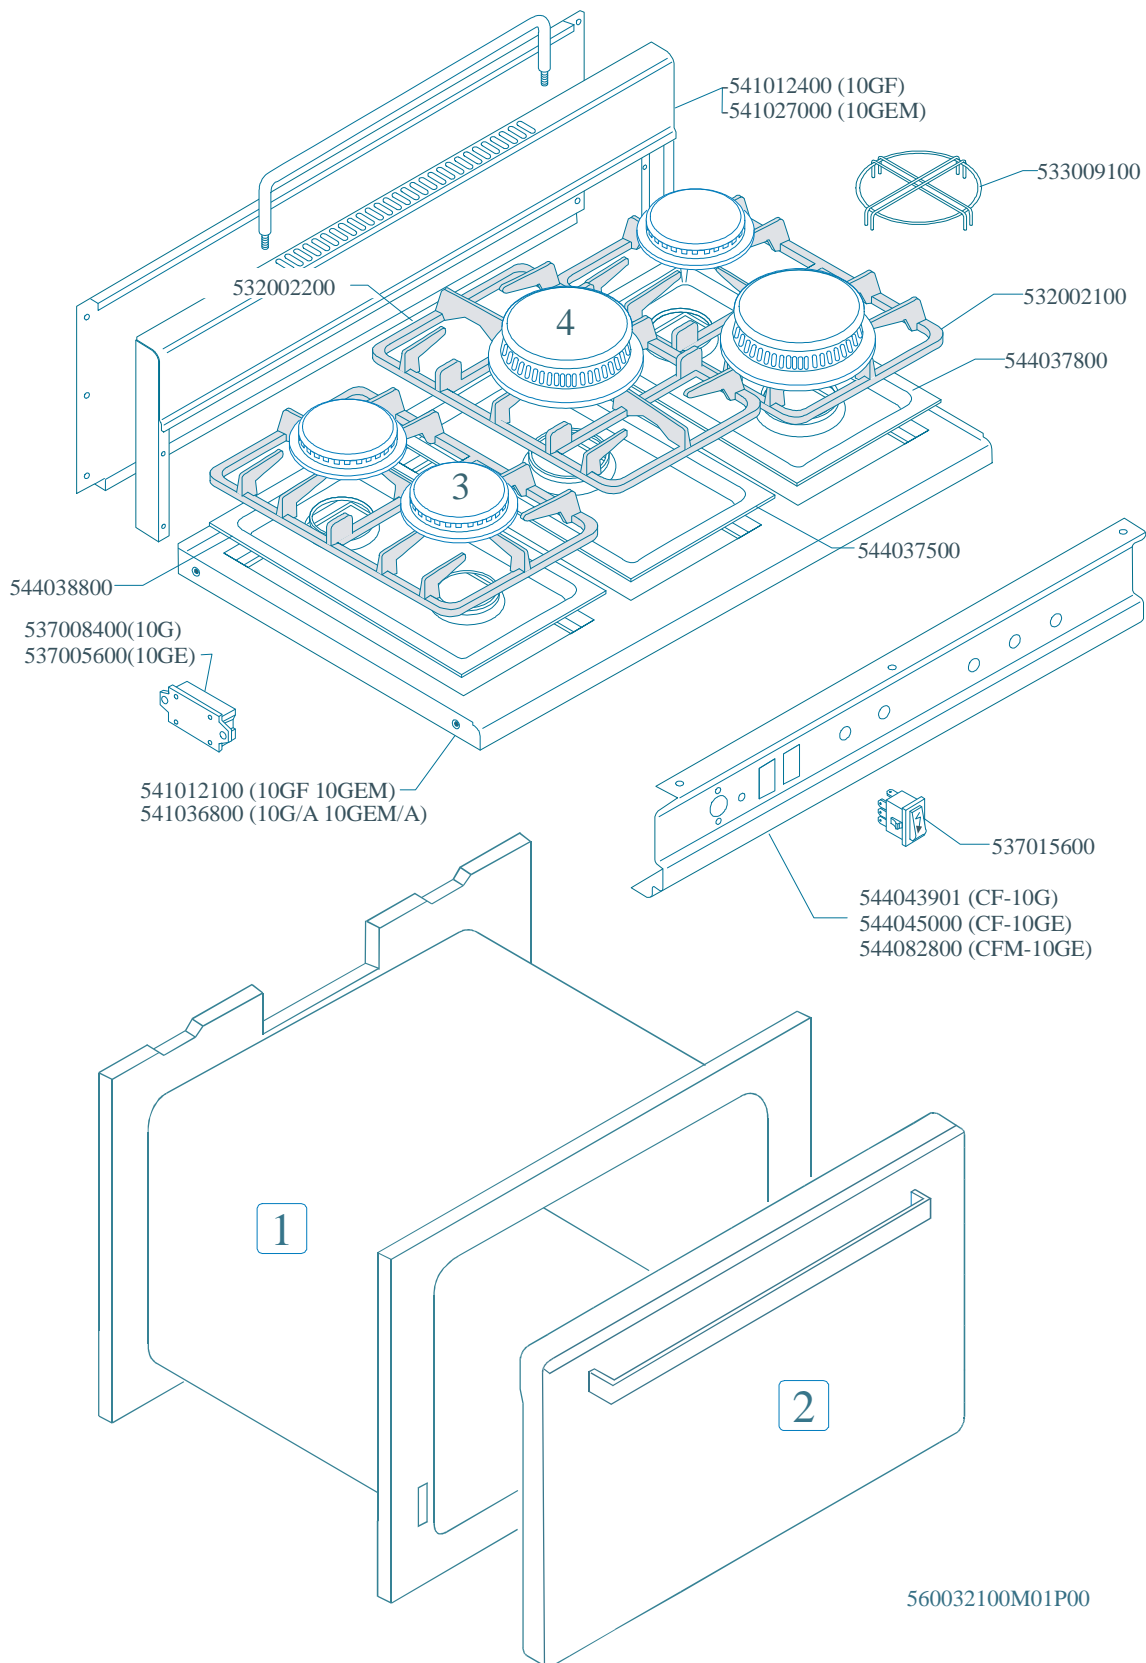

MAGIC SNACK 60

CUCINE / RANGES / HERDE / CUISINIÈRES / N° 0309

CF-10

CF-10GF CF-10G/A CF-10GEM CF-10GEM/A CFM-10GEM CFM-10GEM/A

	1CF10-GE	1CFM-10GE	1CF-10G	2	3	4
Vedi Pagina See Page Siehe Seite Voir Page Ver Página	92	93	94	95	131	132