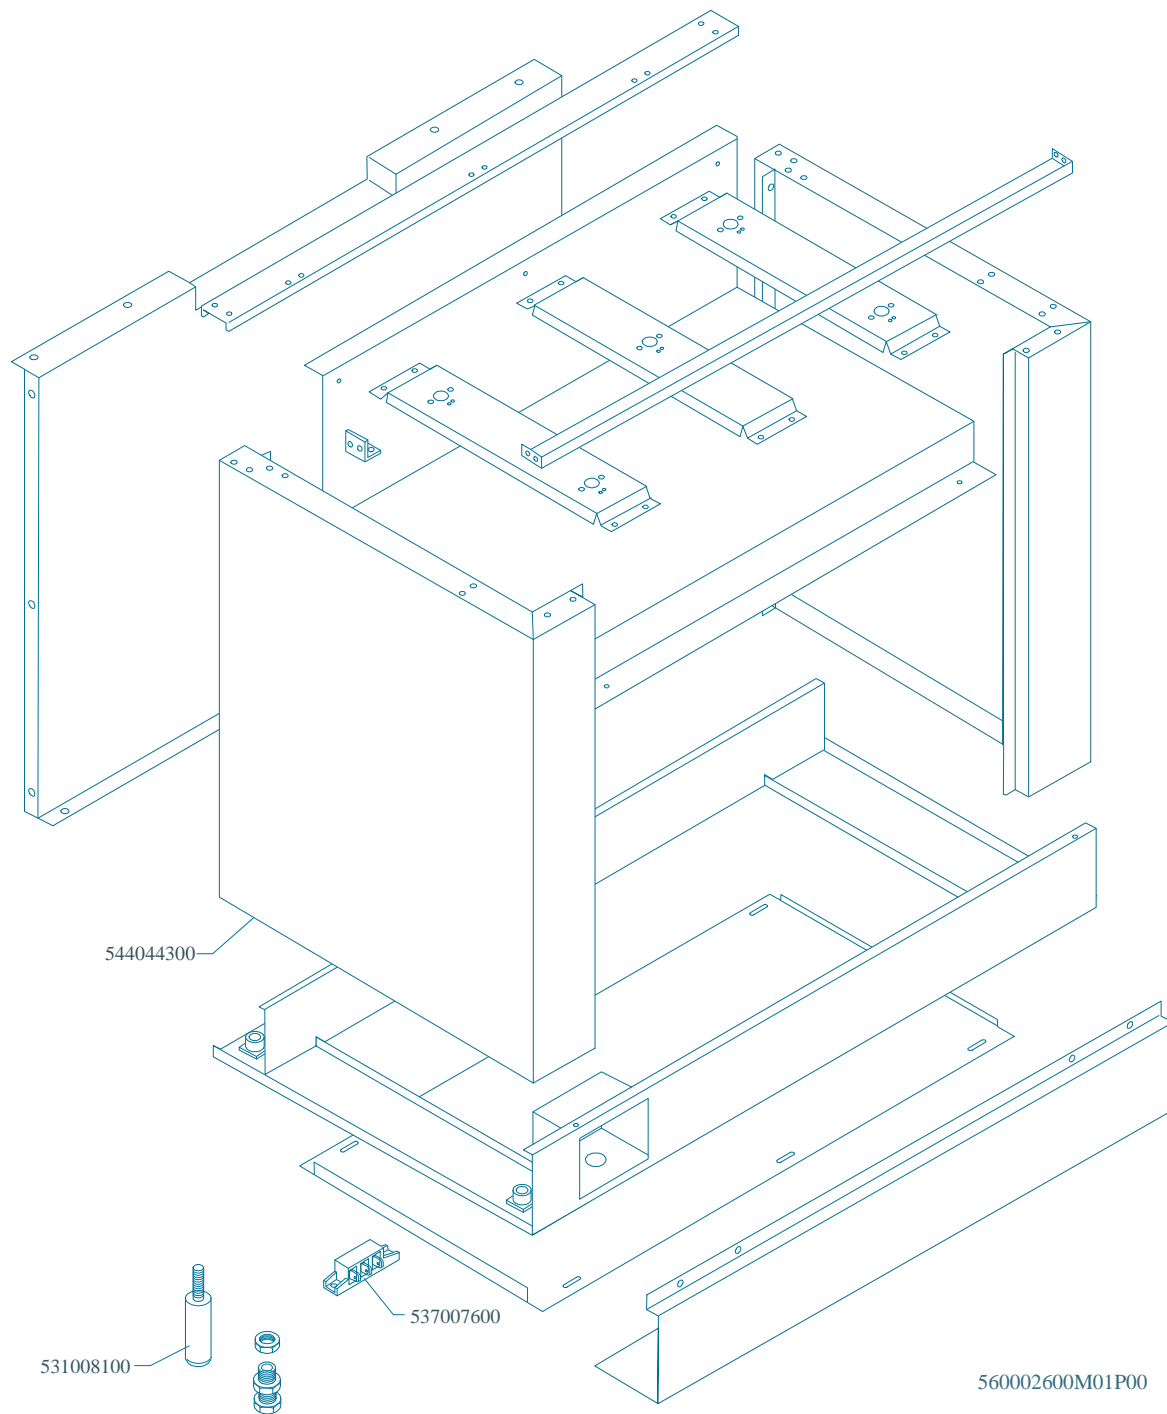

# MAGIC SNACK 60

CUCINE / RANGES / HERDE / CUISINIÈRES / N° 0309

CF-10

CF-10GF CF-10G/A CF-10GEM CF-10GEM/A CFM-10GEM CFM-10GEM/A

# MAGIC SNACK 60

CUCINE / RANGES / HERDE / CUISINIÈRES / N° 0309

CF-10