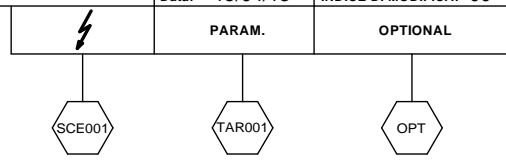

Denominazione: SERVICE BLUE 5-6 INCORPORATO

Data: 15/04/13

INDICE DI MODIFICA: 00

⚡	PARAM.	OPTIONAL
SCE001	TAR001	OPT

Code	Description	Notes
73688958	FULL EVAPORATOR KIT	5
74837150	FAN PROTECTION FILTER	2
74837154	FAN PROTECTION FILTER	2
74700708	LIQUID RECEIVER	2
74702120	FIXES GLASS	
74865592	COMPRESSOR	4
74837119	CONDENSER	5
74867088	COMPRESSOR ELECTRICAL PARTS	2
74839108	EVAPORATOR	5
74845180	FAN	2
74845036	TANGENTIAL FAN	2
72538628	SUPERSTRUCTURE TOP GLASS	
72538778	FRONTAL GLASS	
74847198	EVAPORATOR GRID	
74742008	MAIN ON/OFF SWITCH	2
74742017	LIGHT ON/OFF SWITCH	2
75956088	POWER RELAY	2
72539281	CONDENSING UNIT SUPPORT	
72539288	CONDENSING UNIT GRID	
72556044	PAN SUPPORT	
72539088	LED LIGHTING COVERING	
72539398	EVAPORATOR COVERING	
72538578	EVAPORATOR FRONT AIR-CONVEYOR	
72538678	EVAPORATOR REAR AIR-CONVEYOR	
74707262	WELL TRAY	
72557114	GLASS SUPPORT	
72539715	CONDENSING UNIT GRID	
72539674	FRAME FIXING KIT	
72539488	PANS SUPPORTS	
74702072	HOOK	
72539048	LED LIGHTING	
73669068	SUPERSTRUCTURE	
72539070	SUPERSTRUCTURE SIDE SUPPORT	
72539682	SIDE FRAME	

Cod. ESP359

Denominazione: SERVICE BLUE 5-6 INCORPORATO

Data: 15/04/13

INDICE DI MODIFICA: 00

Code	Description	Notes
72539698	FRONT BOTTOM FRAME	
74707120	PAN	3
72546866	FOOD ISLAND TOP LONGER SIDE PANEL	
72546796	FOOD ISLAND TOP SIDE PANEL	
72545796	EXTERNAL BOTTOM SIDE PANEL	
72545786	INTERNAL BOTTOM SIDE PANEL	
72546916	BOTTOM SHELF	
72545596	LOW BACK PANNEL	
SC850	ELECTRICAL WIRING	1
73670196	DRIER FILTER	2
RIF.TAR.B05	CONTROLLER PRESETTING SERVICE	1
74700881	UNSETTED ELECTRONIC CONTROLLER	1
74700916	PROBE	1
74700892	LED POWER PACK	1
74700954	SPEED FAN CONTROLLER	1
74861598	FULL CONDENSING UNIT	
74877103	VALVE	4
74708007	CASTOR/FEET	
73669908	POWER BOX	