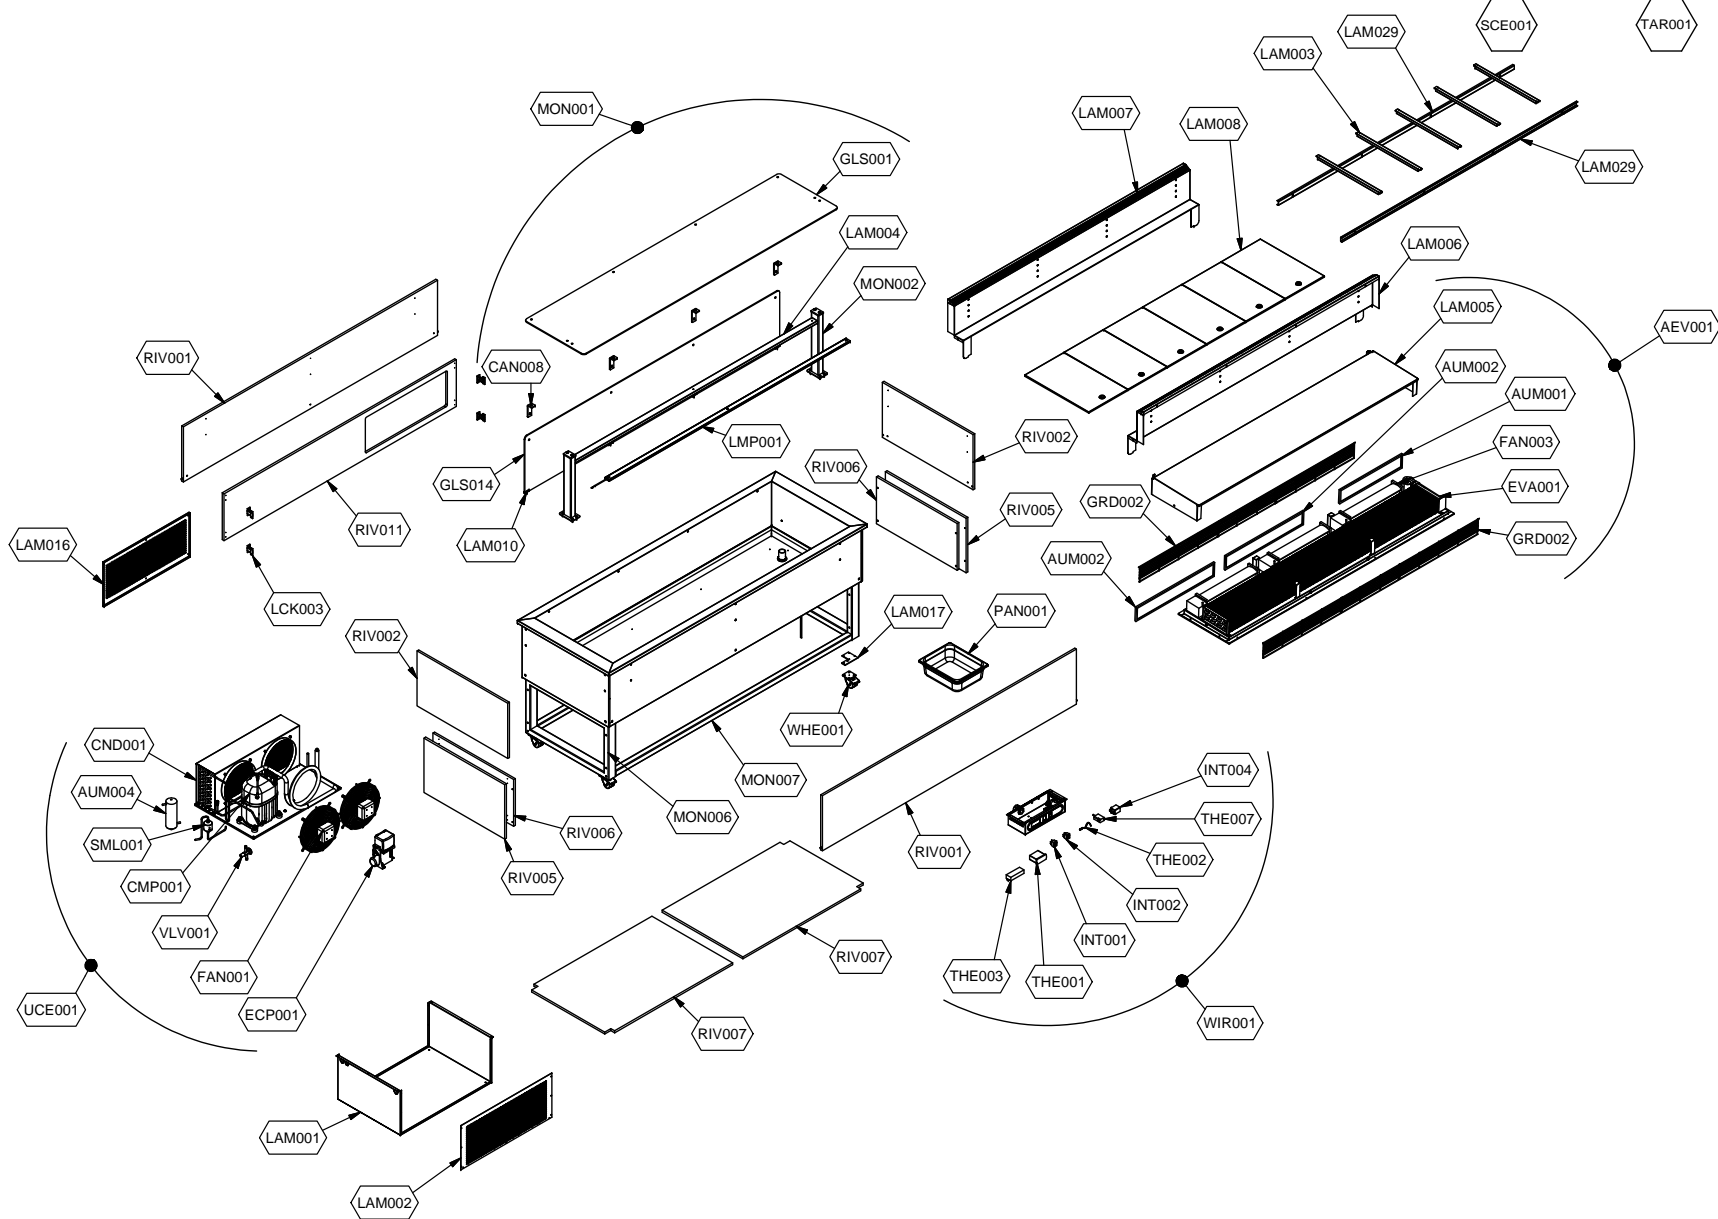

Kühlung Büffet-Element

Artikel-Nr. 651108 (9BESS6FIFWA91 / SERVICE BLUE GN 6/1 W)

Explosionszeichnung / Ersatzteile

Bitte bei Ersatzteilbestellung immer Artikelnummer und Seriennummer mit angeben!

Cod. ESP359

Denominazione: SERVICE BLUE 5-6 INCORPORATO

Data: 15/04/13

INDICE DI MODIFICA: 00

⚡	PARAM.	OPTIONAL
SCE001	TAR001	OPT

Code	Description	Notes
73688958	FULL EVAPORATOR KIT	5
74837150	FAN PROTECTION FILTER	2
74837154	FAN PROTECTION FILTER	2
74700708	LIQUID RECEIVER	2
74702120	FIXES GLASS	
74865592	COMPRESSOR	4
74837119	CONDENSER	5
74867088	COMPRESSOR ELECTRICAL PARTS	2
74839108	EVAPORATOR	5
74845180	FAN	2
74845036	TANGENTIAL FAN	2
72538628	SUPERSTRUCTURE TOP GLASS	
72538778	FRONTAL GLASS	
74847198	EVAPORATOR GRID	
74742008	MAIN ON/OFF SWITCH	2
74742017	LIGHT ON/OFF SWITCH	2
75956088	POWER RELAY	2
72539281	CONDENSING UNIT SUPPORT	
72539288	CONDENSING UNIT GRID	
72556044	PAN SUPPORT	
72539088	LED LIGHTING COVERING	
72539398	EVAPORATOR COVERING	
72538578	EVAPORATOR FRONT AIR-CONVEYOR	
72538678	EVAPORATOR REAR AIR-CONVEYOR	
74707262	WELL TRAY	
72557114	GLASS SUPPORT	
72539715	CONDENSING UNIT GRID	
72539674	FRAME FIXING KIT	
72539488	PANS SUPPORTS	
74702072	HOOK	
72539048	LED LIGHTING	
73669068	SUPERSTRUCTURE	
72539070	SUPERSTRUCTURE SIDE SUPPORT	
72539682	SIDE FRAME	

Cod. ESP359

Denominazione: SERVICE BLUE 5-6 INCORPORATO

Data: 15/04/13

INDICE DI MODIFICA: 00

Code	Description	Notes
72539698	FRONT BOTTOM FRAME	
74707120	PAN	3
72546866	FOOD ISLAND TOP LONGER SIDE PANEL	
72546796	FOOD ISLAND TOP SIDE PANEL	
72545796	EXTERNAL BOTTOM SIDE PANEL	
72545786	INTERNAL BOTTOM SIDE PANEL	
72546916	BOTTOM SHELF	
72545596	LOW BACK PANNEL	
SC850	ELECTRICAL WIRING	1
73670196	DRIER FILTER	2
RIF.TAR.B05	CONTROLLER PRESETTING SERVICE	1
74700881	UNSETTED ELECTRONIC CONTROLLER	1
74700916	PROBE	1
74700892	LED POWER PACK	1
74700954	SPEED FAN CONTROLLER	1
74861598	FULL CONDENSING UNIT	
74877103	VALVE	4
74708007	CASTOR/FEET	
73669908	POWER BOX	