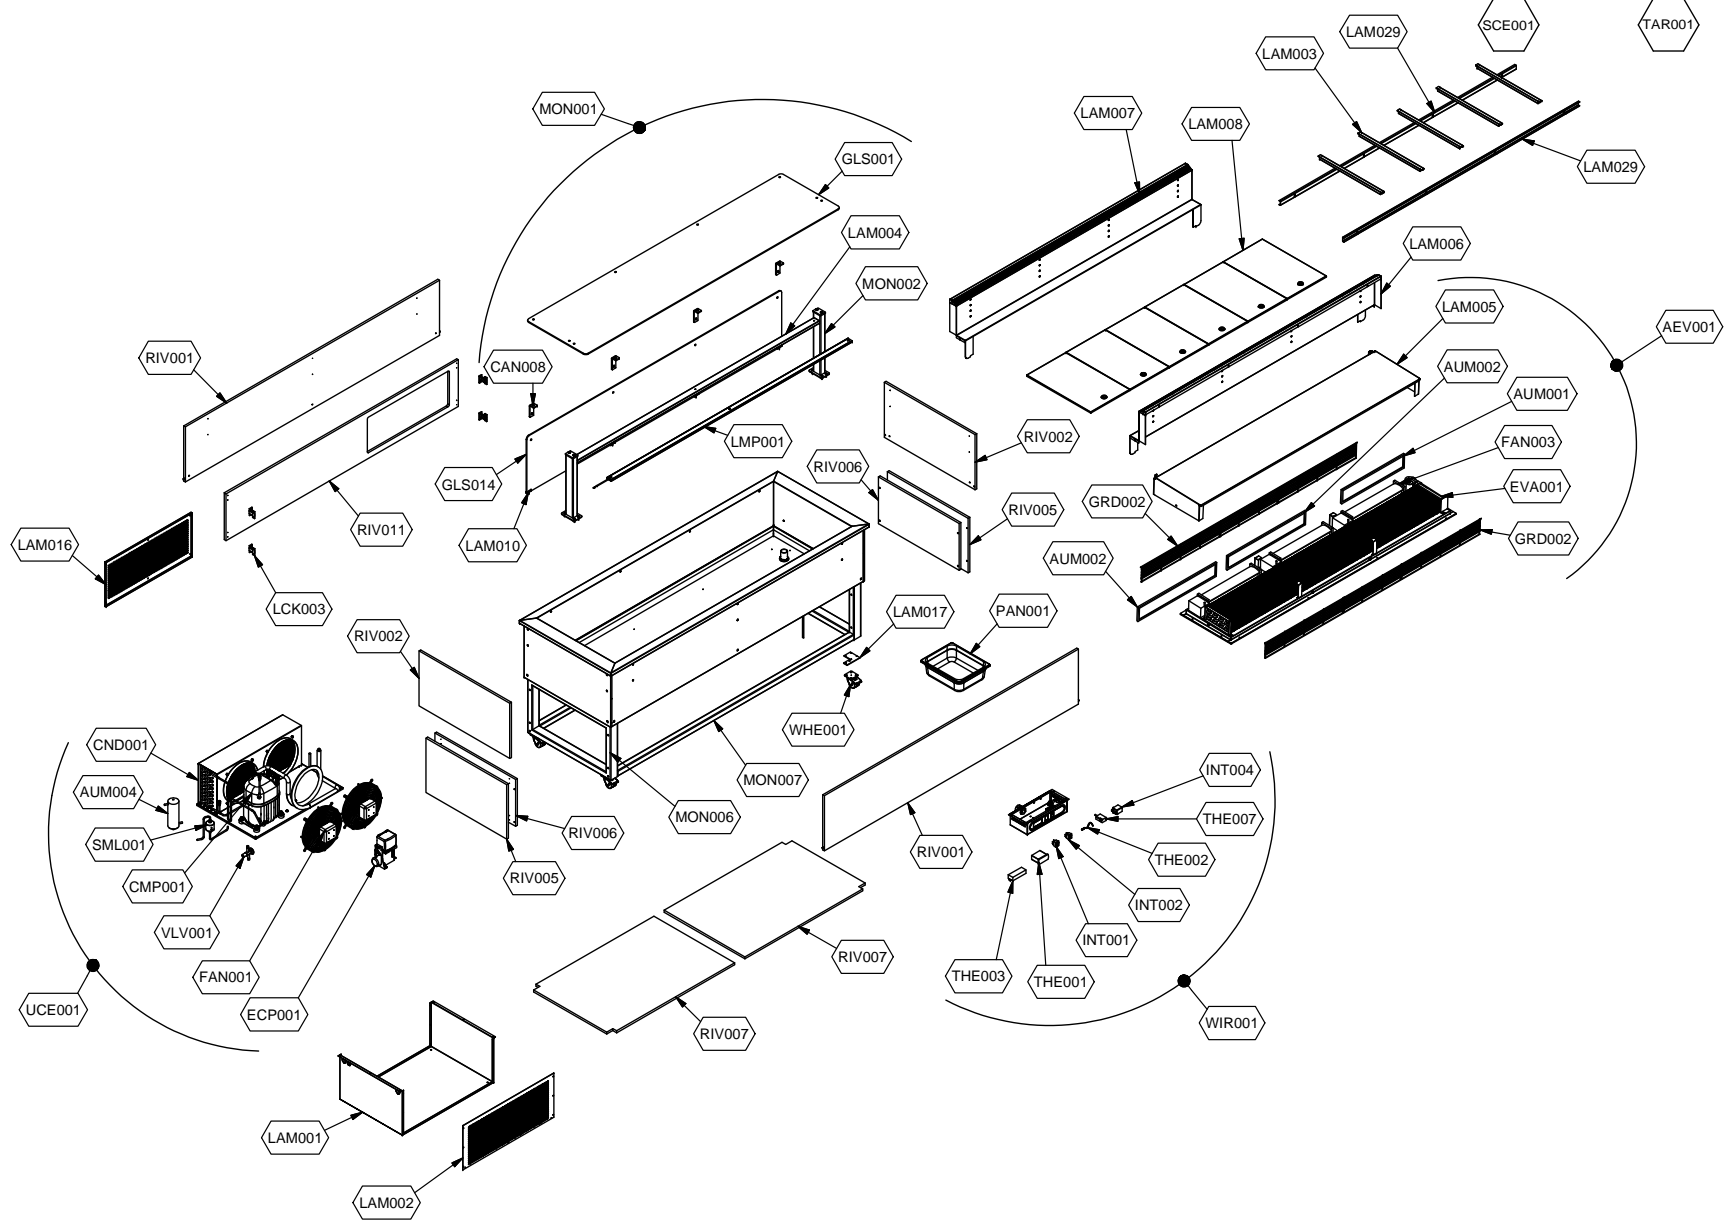

Kühlung Büffet-Element

Artikel-Nr. 651108 (9BESS6FIFWA91 / SERVICE BLUE GN 6/1 W)

Explosionszeichnung / Ersatzteile

Bitte bei Ersatzteilbestellung immer Artikelnummer und Seriennummer mit angeben!

Cod. ESP359

Denominazione: SERVICE BLUE 5-6 INCORPORATO

Data: 15/04/13

INDICE DI MODIFICA: 00

⚡	PARAM.	OPTIONAL
SCE001	TAR001	OPT

Code	Description	Notes
73688958	FULL EVAPORATOR KIT	5
74837150	FAN PROTECTION FILTER	2
74837154	FAN PROTECTION FILTER	2
74700708	LIQUID RECEIVER	2
74702120	FIXES GLASS	
74865592	COMPRESSOR	4
74837119	CONDENSER	5
74867088	COMPRESSOR ELECTRICAL PARTS	2
74839108	EVAPORATOR	5
74845180	FAN	2
74845036	TANGENTIAL FAN	2
72538628	SUPERSTRUCTURE TOP GLASS	
72538778	FRONTAL GLASS	
74847198	EVAPORATOR GRID	
74742008	MAIN ON/OFF SWITCH	2
74742017	LIGHT ON/OFF SWITCH	2
75956088	POWER RELAY	2
72539281	CONDENSING UNIT SUPPORT	
72539288	CONDENSING UNIT GRID	
72556044	PAN SUPPORT	
72539088	LED LIGHTING COVERING	
72539398	EVAPORATOR COVERING	
72538578	EVAPORATOR FRONT AIR-CONVEYOR	
72538678	EVAPORATOR REAR AIR-CONVEYOR	
74707262	WELL TRAY	
72557114	GLASS SUPPORT	
72539715	CONDENSING UNIT GRID	
72539674	FRAME FIXING KIT	
72539488	PANS SUPPORTS	
74702072	HOOK	
72539048	LED LIGHTING	
73669068	SUPERSTRUCTURE	
72539070	SUPERSTRUCTURE SIDE SUPPORT	
72539682	SIDE FRAME	

Cod. ESP359

Denominazione: SERVICE BLUE 5-6 INCORPORATO

Data: 15/04/13

INDICE DI MODIFICA: 00

Code	Description	Notes
72539698	FRONT BOTTOM FRAME	
74707120	PAN	3
72546866	FOOD ISLAND TOP LONGER SIDE PANEL	
72546796	FOOD ISLAND TOP SIDE PANEL	
72545796	EXTERNAL BOTTOM SIDE PANEL	
72545786	INTERNAL BOTTOM SIDE PANEL	
72546916	BOTTOM SHELF	
72545596	LOW BACK PANNEL	
SC850	ELECTRICAL WIRING	1
73670196	DRIER FILTER	2
RIF.TAR.B05	CONTROLLER PRESETTING SERVICE	1
74700881	UNSETTED ELECTRONIC CONTROLLER	1
74700916	PROBE	1
74700892	LED POWER PACK	1
74700954	SPEED FAN CONTROLLER	1
74861598	FULL CONDENSING UNIT	
74877103	VALVE	4
74708007	CASTOR/FEET	
73669908	POWER BOX	