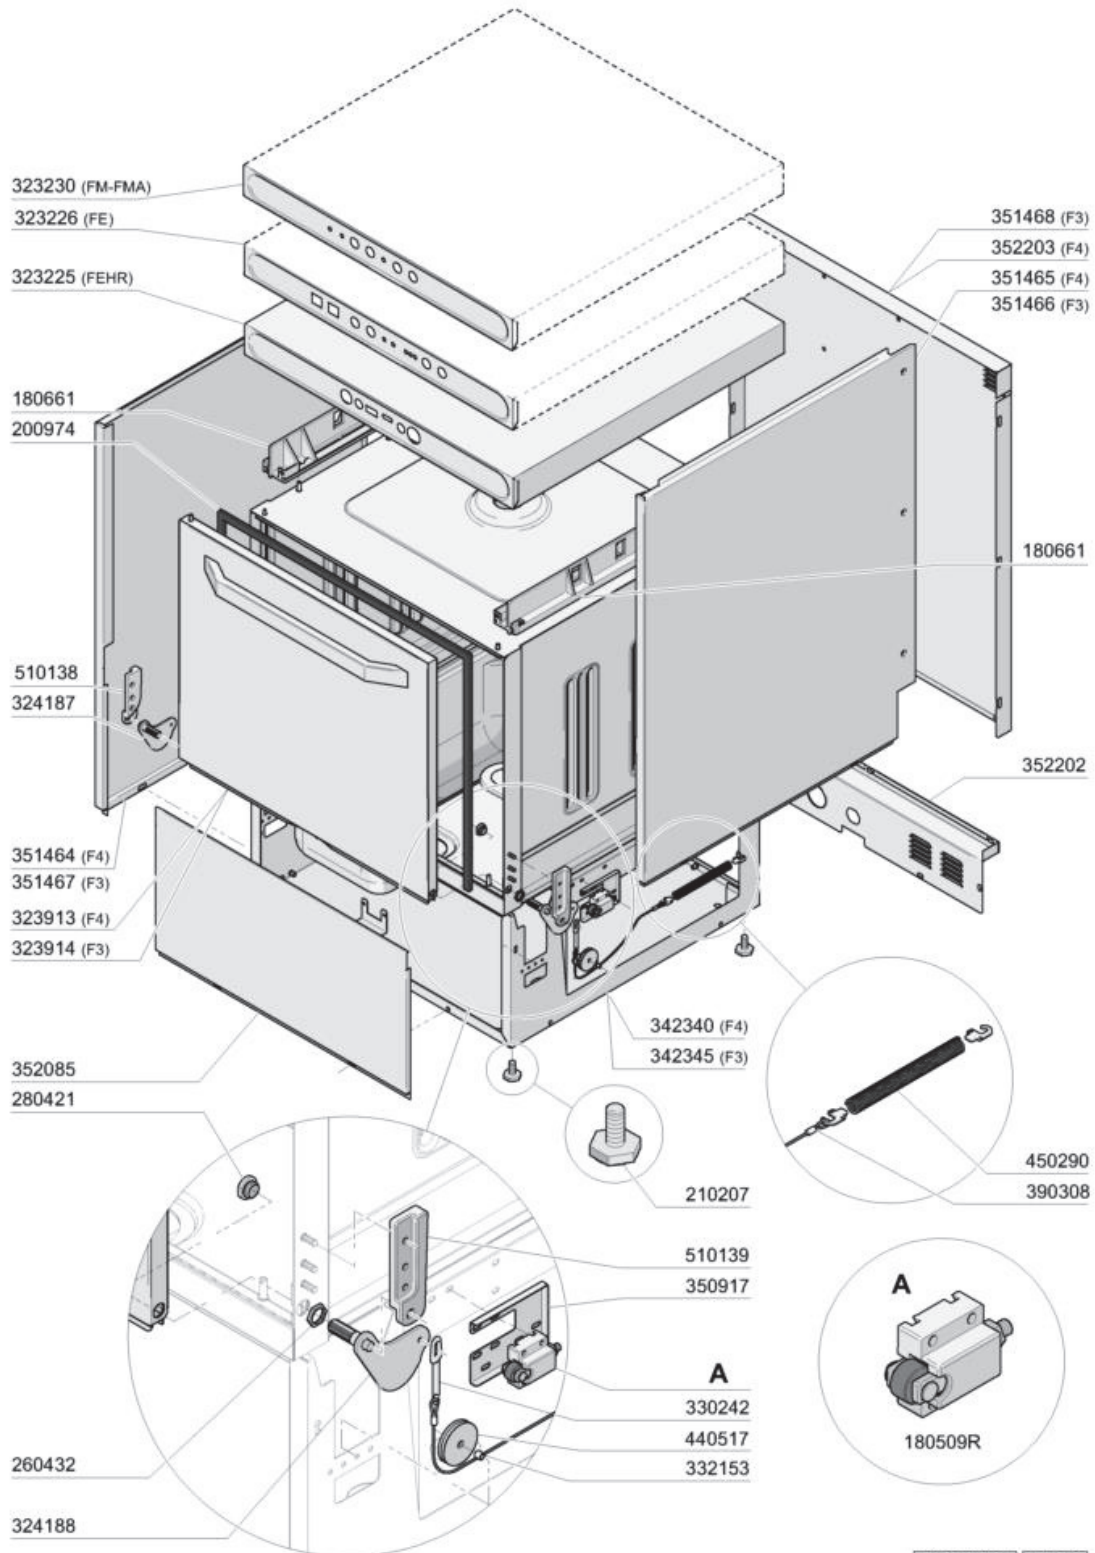

- 1 hood
- 2 tank
- 3 wash and rinse arm
- 4 wash
- 5 rinse rcd+add
- 6 pump
- 7 thermostat/solenoid valve
- 8 control box rcd+add
- 9 drain pump
- 10 Rinse aid injector
- 11 Detergent dispenser

02 - 2012 M. S.