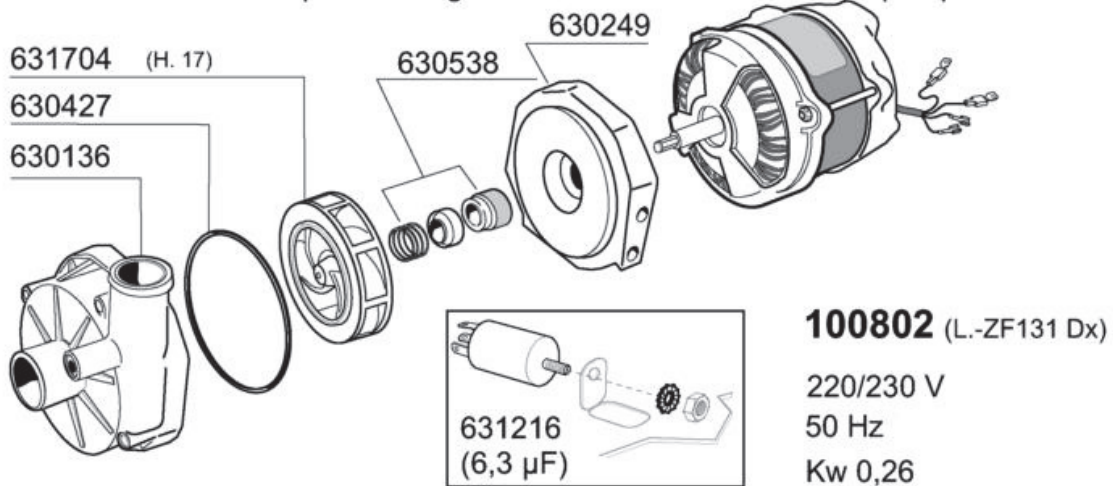

Risciacquo - Rincage - Rinse - Aclarado - Nachspülpumpe