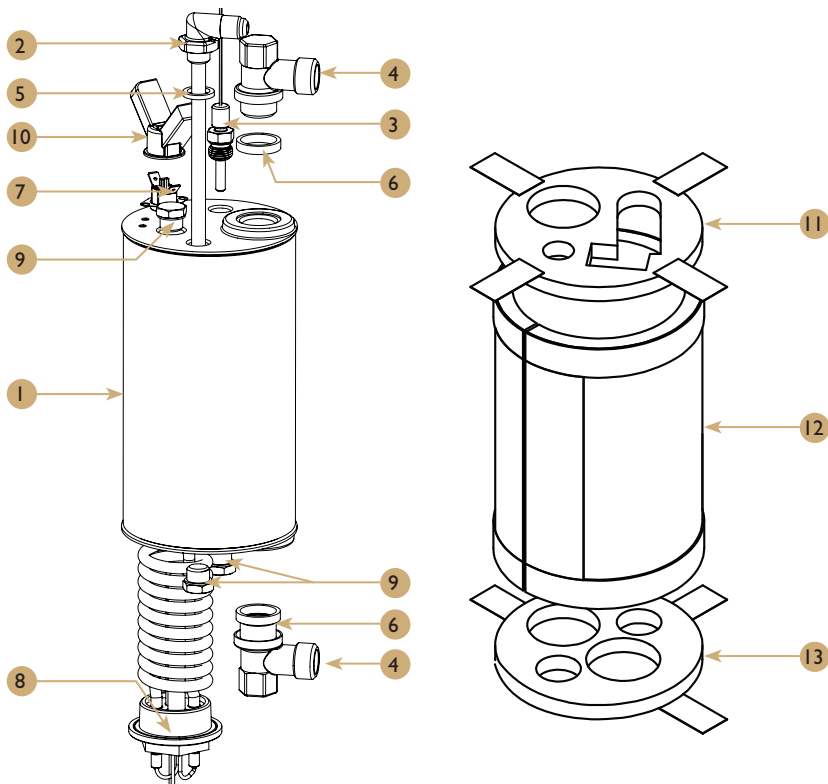

DIAMANT *Pho*- 2Gr & 3Gr multiboiler versions

Drawing & Spare Parts List

POS.	Part No.	Description
1	15100010	Coffee_Cappucinador_Boiler_1.5L
2	30000220	Fitting_G114MxG114M_Inyector_H.Exchange
3	60100076	Temp.Prob+SUSP_Steam_Pipe
4	30000200	Fitting_Elbow_G112MxG112M_H.Exchange
5	50010010	Gasket_G112M_25.7x21.1x5
6	50010020	Gasket_G112M_25.7x21.1x5
7	10200110	Thermostat_Cut-Out_Surface
8	38012000F	Element_1200W_230V_With_Fuse
9	30000300	Blind_Plug_G114
10	1560004	Waterproof Cover for Thermostat
11	10200301	Insulation_Boiler_Group_Up
12	1260047	Insulation Boiler Diamant
13	10200302	Insulation_Boiler_Group_Down