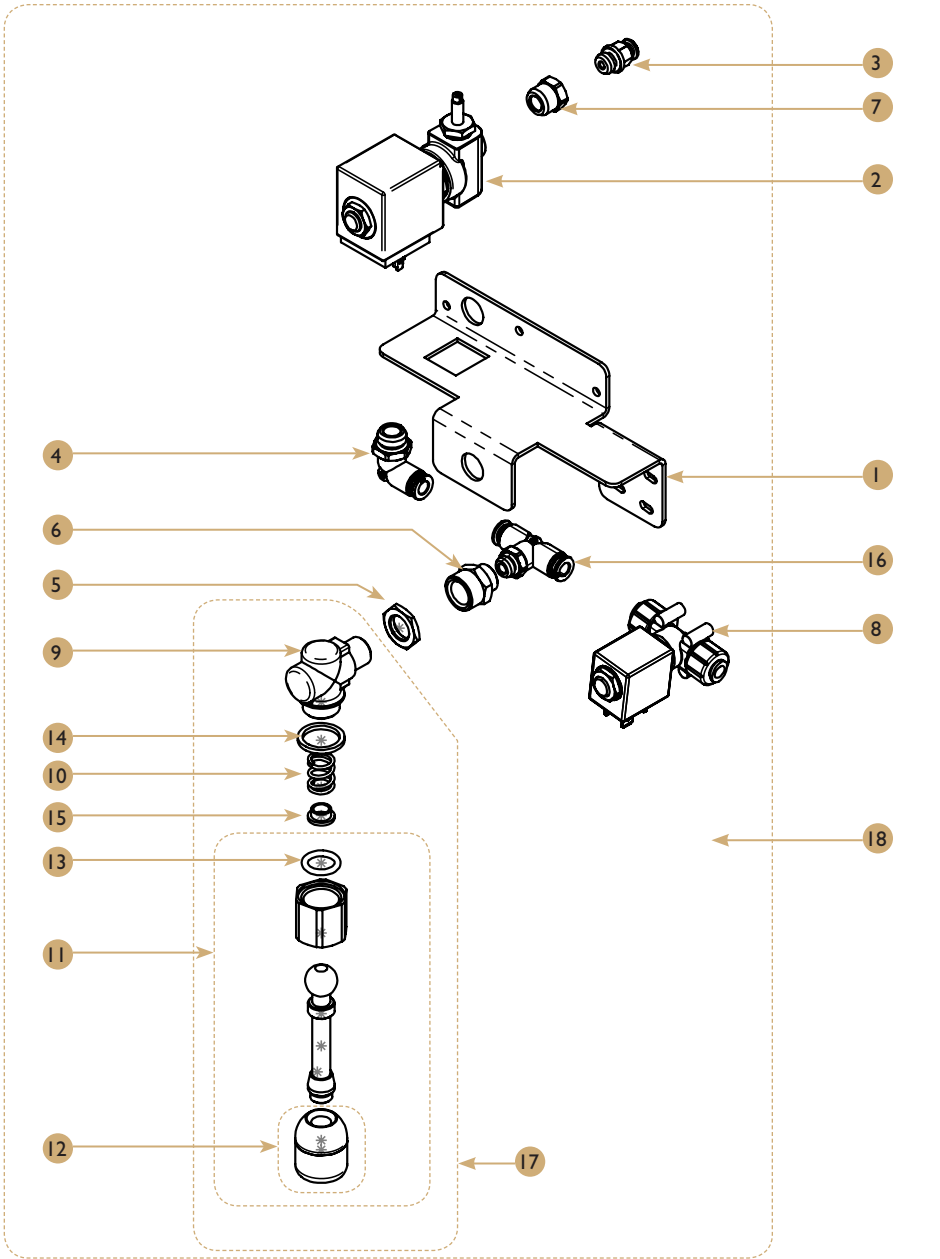

**Note:**

Sets C60000112 and C60000115 do not include no. 17 screws.

The CESC50000 set is designed for threaded group bodies (models prior to 2004).

Pos. 13/14 can be used for old and worn out seals/group heads to ensure proper sealing.

DIAMANT *Pho* - All versions

Drawing & Spare Parts List

POS.	Part No.	Description
1	1264565	Steam Tap Lever Cone
2	1264521	Cover Steam Lever
3	1264522	Inner Cover Steam Lever
4	262042	Clip Steam Lever
5	1364101	Steam Tap Tube Premium (includes 3Hole Nozzle)
6a	30370195	Nozzle Steam Tap 3Hole M8.5 w/ O-ring
6b	30370180	Nozzle Steam Tap 4Hole M8.5 w/ O-ring
7	25798136	Screw M4*8 Self-tapping Pan SUS
8	15000338	Tap Body and Steam Knob
9	50010080	Gasket Tap Steam/Water Teflon
10	30370076	Spring Steam/Water Tap
11	30370077	Gasket Tap Steam/Water Brass
12	30370075	O-Ring 12.1x2.7mm

DIAMANT *Pho* - All versions

Drawing

DIAMANT *Pro* - All versions

Spare Parts List

POS.	Part No.	Description
1	21001032	Support_Cold_& Hot_Water_Mixer
2	60000125	ELV_2Way_G14F-D2.5_Ajustable_230V_50Hz
3	30600010	Automatic_Straight_Racor_G18M-Tube4-LF
4	30600013N	S_Fitting_Elbow_G14M_T6
5	30100010	Nut_Hex19_G114
6	30400084	Reducer_Sleeve_G14FxG38F
7	30000009	Fitting_Reducer_G114M-G118F
8	60000124	ELV_2Way_Tube_6-D2.3-230V_50Hz
9	30000236	Male_Adapter_114M-318M_Water_Pipe
10	30370076	Spring_11.7x14.5x1.5_Steam_Pipes
11	30700080	Water_Pipe_High71_Group
12	30000051	Nozzle_Connector_Aerator
13	30370075	Oring_12.1x2.7
14	50010080	Gasket_G3/8M_21x16.8x2
15	30370077	Shell_Spring_Pipe
16	30600100	Automatic_T_Swivel_Racor_G18M-Tube6-LF
17	30370081	Water Tap + Connector Kit
18	ESC00006	Water Mixer Assy
19	35021016	Teflon tube Diam. 4
20	35021015	Teflon tube Diam. 6
21	65000014	Non return valve Tube 4
22	65000016	Non return valve Tube 6