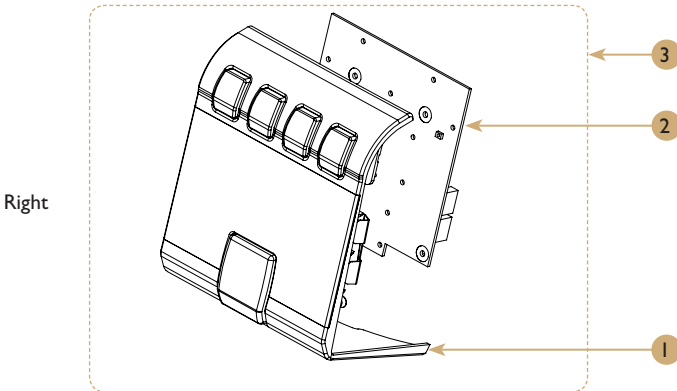

POS.	Part No.	Description
1	1264615	KeyPad_Housing_Assy_R_2GR
2	60101511	Oled_Keypad_PCB
3	60101513	2Gr_Keypad_PCB_Right