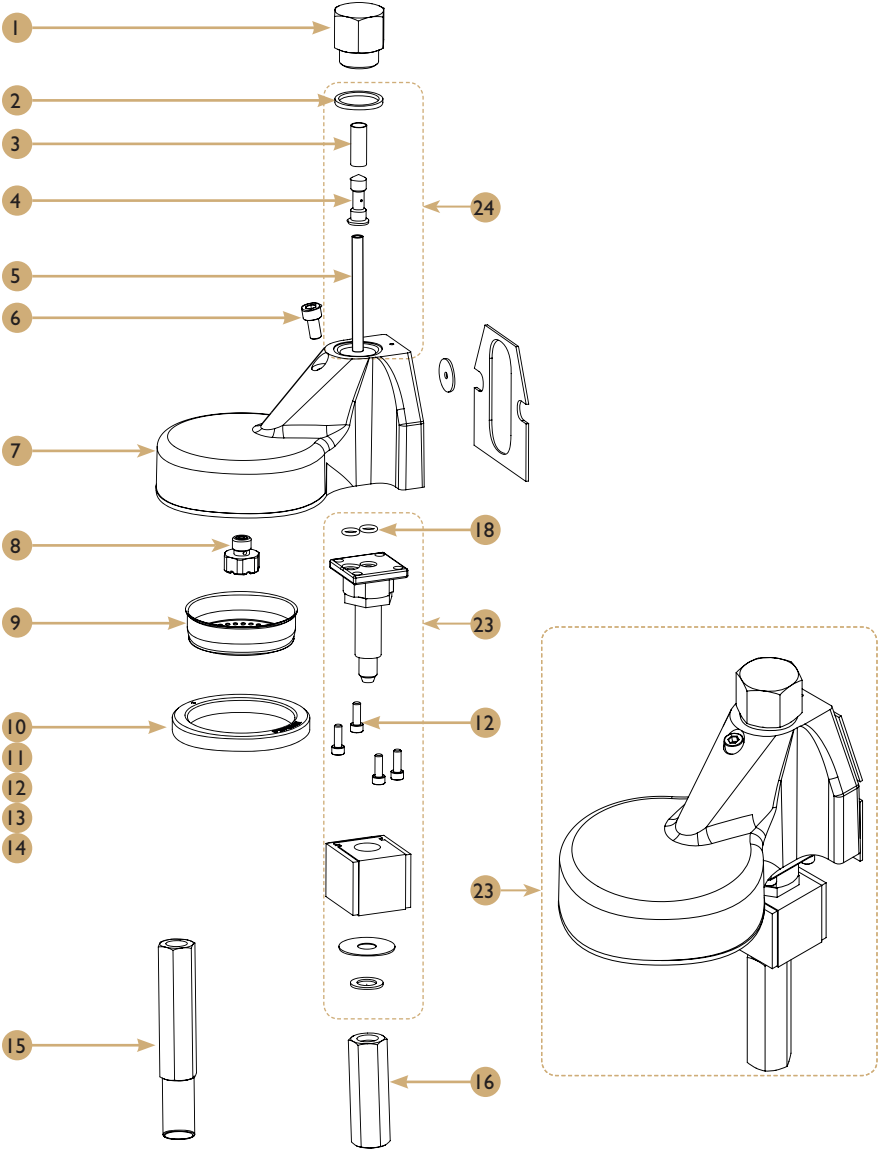

DIAMANT *Pho* - All versions

Drawing & Spare Parts List

POS.	Part No.	Description
1a	75001510	Filter Handle Assy 1 Cup
1b	75001511	Filter Handle Assy 1 Cup PTFE Coated (Teflon-coated)
2a	75000031	1 Cup Filter (7gr)
2b	75000037	1 Cup Filter (6.5gr)
2c	75000059	1 Cup Filter (6gr)
3	75000120	Filter Spring
4	75000050	Spout 1 Cup
5a	75002510	Filter Handle Assy 2 Cup
5b	75002511	Filter Handle Assy 2 Cup PTFE Coated (Teflon-coated)
6	75000041	2 Cup Filter (14gr)
7	75000060	Spout 2 Cup
8	75000000	Blind Rubber Filter
9	75000020	Blind Metal Filter

DIAMANT *Pho* - All versions

Drawing

DIAMANT *Pro* - All versions

Spare Parts List

POS.	Part No.	Description
1	30200035	Long Plug 1/2 Group
2	50010040	21.7*25.7*2 G/C-G Teflon Gasket
3	70000009	Group Teflon Injector Rev3
4	30200061	Group Teflon Injector Rev3
5	30200026	Tefl Water Reduc. Holder 4X6x65
6	25091250	Allen Screw 6*10 Din-912 Group
7	30200010	Crem Brewing Group Body
8	30200040	Diffuser
9	75000010	Shower
10	75000081	8mm Group Head Gasket
11	75000083	Filter 8.5MM
12	75000085	Filter 9Mm
13	75000090	Extra Seal For Gasket 0.5mm
14	75000095	Extra Seal For Gasket 1mm
15	30000043	High Group Brewing Group Thread
16	30000040	Brewing Group Thread
17	25091210	Allen Screw 4X12 DIN-912
18	50000100	O-Ring 6.07X1.78 Fkm Fda
19	50000010	Green Body Flat Group Joint
20	50020000	3.5*18.2*2 Teflon Hot Water Reducto
21	50020020	Chicle Teflon 2'5 (2'5X18'2X2)
22	50020010	Chicle Teflon 2 (2X18'2X1)
23a	60000112	Gro Head Electrov. Parker 220V
23b	65000115	Safety valve C 10/A - 3/8 NGI
24	ESCS0001	Gro Head Electrov. Parker 120V
25	15000050	Group Espresso Preass