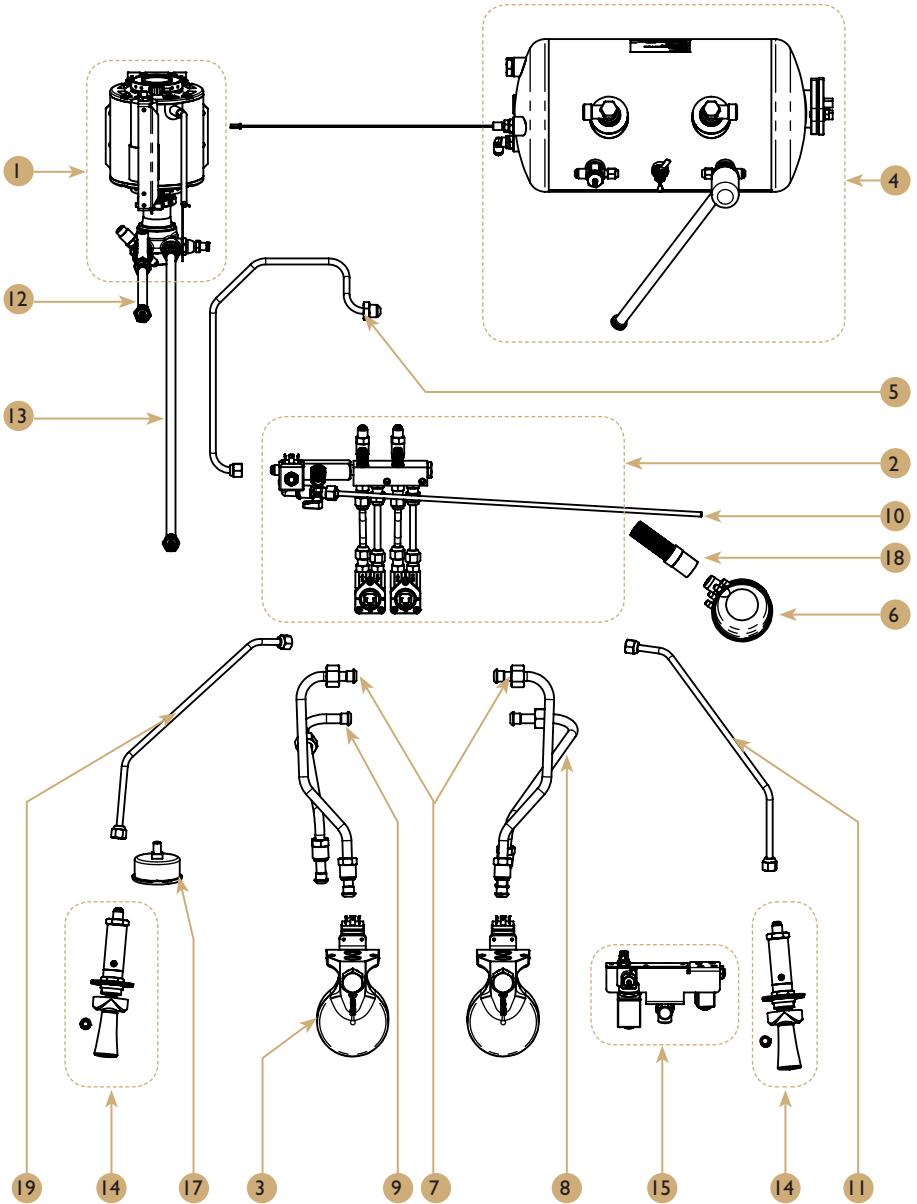

DIAMANT *Pho* All versions

Drawing & Spare Parts List

POS.	Part No.	Description
I	60101522	Keypad_Water

DIAMANT *Pho*- 2Gr all versions

Drawing & Spare Parts List

POS.	Part No.	Description
1	60100067	Temperature_Sensor_CWarmer
2	10200110	Thermostat_Cut-Out_Surface
3	21025012	Cup_Tray_2GR
4	262072	Fix_Temperature_Sensor_CWarmer
5	38002302	CUP WARMER 2GR

DIAMANT *Pho-2Gr*

Drawing

DIAMANT *Pho*-2Gr

Spare Parts List

POS.	Part No.	Description
1	see seperate drawing	Pump
2	see seperate drawing	Manifold
3	15000060	Assy_Brewing_Gorup_Espresso_Diamant
4	see seperate drawing	Boiler
5	35210000	TubeD8_InletBoilerD
6	70001010	Drainage_Cup
7	35210111	TUB ENTR 2GR DE IZ 3GR DE DIAMANT
8	35210125	TUBO RETORNO 2 3GR DER VA DIAMANT
9	35210127	TUBO RET 2GR IZQ 3GR CENT VA DIAMANT
10	35170107	TUBO VACIADO CALDERA 3 4GR
11	35210161	TubeD8_Right_Steam_D
12	35900020	Hose_30cm
13	35900180	Hose_180cm
14	see seperate drawing	Steam_Tap_ Diamant
15	ESC00006	Kit_Hot&Cold_Water_Mixer
16	75000010	Shower_Brewing_Group_Espresso
17	60000066	Manometer_D60_EXPOBAR
18	35900010	Drainage_Hose_17mm_With_Cuff
19	35210160	TubeD8_Left_Steam_D

DIAMANT *Pho* - All versions

Drawing & Spare Parts List

POS.	Part No.	Description
1	1264565	Steam Tap Lever Cone
2	1264521	Cover Steam Lever
3	1264522	Inner Cover Steam Lever
4	262042	Clip Steam Lever
5	1364101	Steam Tap Tube Premium (includes 3Hole Nozzle)
6a	30370195	Nozzle Steam Tap 3Hole M8.5 w/ O-ring
6b	30370180	Nozzle Steam Tap 4Hole M8.5 w/ O-ring
7	25798136	Screw M4*8 Self-tapping Pan SUS
8	15000338	Tap Body and Steam Knob
9	50010080	Gasket Tap Steam/Water Teflon
10	30370076	Spring Steam/Water Tap
11	30370077	Gasket Tap Steam/Water Brass
12	30370075	O-Ring 12.1x2.7mm