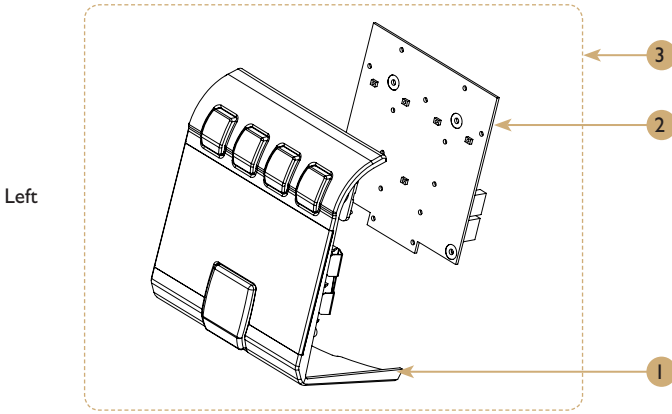

DIAMANT *Pro*-2Gr all versions

Drawing & Spare Parts List

POS.	Part No.	Description
1	1264614	Keypad_Housing_Assembly_L_2GR
2	60101511	Oled_Keypad_PCB
3	60101512	2Gr_Keypad_PCB_Left