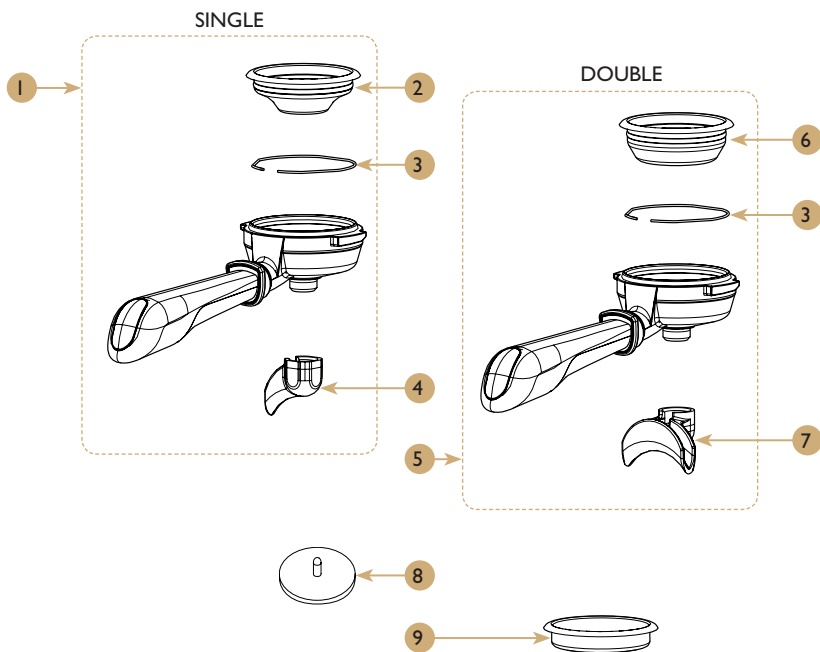

DIAMANT *Pro*-2Gr all versions

Drawing & Spare Parts List

POS.	Part No.	Description
1	30000215	Fitting_Elbow_Conical_G114MxG114M
2	60000105	Solenoid_Valve_2W_Base
3	25091210	Screw_Allen_M4x12_Din912
4	30000002	Fitting_G318M_G114M.SLDPRT
5	15000310	Tap_Drainage_G114M_G114F
6	30100010	Nut_Hex19_G114
7	30100033	Distributor_MC
8	60100045	Flowmeter UL_NETW_BRASS TEF_LED
9	30000510	Fitting G114MxG114M
10	35210010	TubeD8_Inlet_Manifold D
11	35210020	TubeD8_Outlet ManifoldD
12	30100031	Main Body Manifold D3GR
13	30000300	Blind_Plug_G114
14	ESC00110	Manifold with electrovalve
15	ESC00115	Manifold 2Gr
16	60102040	Flow Meter Lid
17	60102010	FRONTAL BOTONERA ELEN
18	60102020	O-ring Flowmeter

DIAMANT *Pho* - All versions

Drawing & Spare Parts List

POS.	Part No.	Description
1	30600011	S_Fitting_Straight_G118F_T4
2	30000100	Fitting_G318MxG114F_G118MxG114M
3	30400120	Fitting_G114F_G114M
4	65000010	Retention Valve 3/8*1/8
5	30400055	Bypass_Assembly
6	70000009	Tubular_Filter_D8.2x22
7	30100100	Inlet Water Filter Holder
8	30000240	Fitting_G318M_G318M_Inlet_Pump
9	CESCO00100	Magnet Set
10	60000016	Motor_Crem_230V50Hz
11	60000030	Pump_Rotary_Vane_100L
12	30000019	Cardan_Join_Pump
13	50100000	Silent Block

DIAMANT *Pho* - All versions

Drawing & Spare Parts List

POS.	Part No.	Description
1a	75001510	Filter Handle Assy 1 Cup
1b	75001511	Filter Handle Assy 1 Cup PTFE Coated (Teflon-coated)
2a	75000031	1 Cup Filter (7gr)
2b	75000037	1 Cup Filter (6.5gr)
2c	75000059	1 Cup Filter (6gr)
3	75000120	Filter Spring
4	75000050	Spout 1 Cup
5a	75002510	Filter Handle Assy 2 Cup
5b	75002511	Filter Handle Assy 2 Cup PTFE Coated (Teflon-coated)
6	75000041	2 Cup Filter (14gr)
7	75000060	Spout 2 Cup
8	75000000	Blind Rubber Filter
9	75000020	Blind Metal Filter