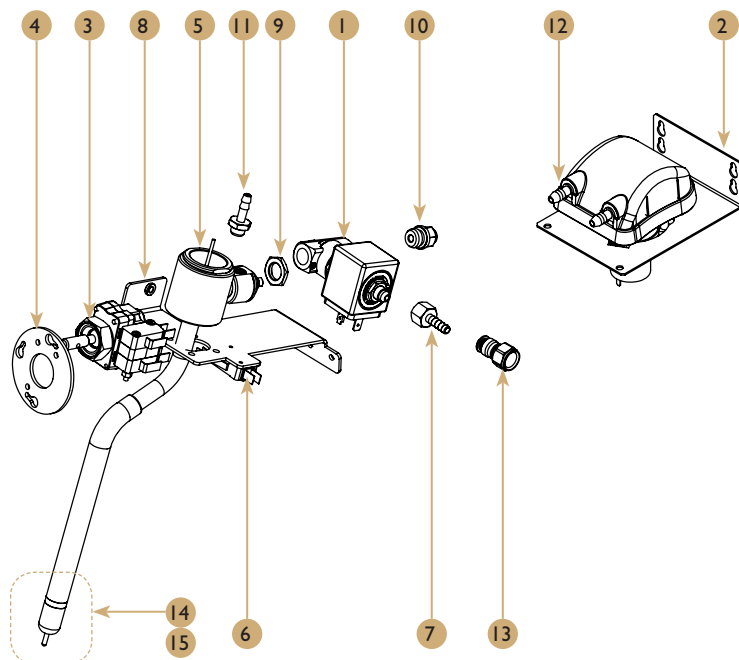

DIAMANT *Pho* - All versions

Drawing

DIAMANT *Pro* - All versions

Spare Parts List

POS.	Part No.	Description
1	30200035	Long Plug 1/2 Group
2	50010040	21.7*25.7*2 G/C-G Teflon Gasket
3	70000009	Group Teflon Injector Rev3
4	30200061	Group Teflon Injector Rev3
5	30200026	Tefl Water Reduc. Holder 4X6x65
6	25091250	Allen Screw 6*10 Din-912 Group
7	30200010	Crem Brewing Group Body
8	30200040	Diffuser
9	75000010	Shower
10	75000081	8mm Group Head Gasket
11	75000083	Filter 8.5MM
12	75000085	Filter 9Mm
13	75000090	Extra Seal For Gasket 0.5mm
14	75000095	Extra Seal For Gasket 1mm
15	30000043	High Group Brewing Group Thread
16	30000040	Brewing Group Thread
17	25091210	Allen Screw 4X12 DIN-912
18	50000100	O-Ring 6.07X1.78 Fkm Fda
19	50000010	Green Body Flat Group Joint
20	50020000	3.5*18.2*2 Teflon Hot Water Reducto
21	50020020	Chicle Teflon 2'5 (2'5X18'2X2)
22	50020010	Chicle Teflon 2 (2X18'2X1)
23a	60000112	Gro Head Electrov. Parker 220V
23b	65000115	Safety valve C 10/A - 3/8 NGI
24	ESCS0001	Gro Head Electrov. Parker 120V
25	15000050	Group Espresso Preass

**Note:**

Sets C60000112 and C60000115 do not include no. 17 screws.

The CESC50000 set is designed for threaded group bodies (models prior to 2004).

Pos. 13/14 can be used for old and worn out seals/group heads to ensure proper sealing.

DIAMANT *Pho* - All versions

Drawing & Spare Parts List

POS.	Part No.	Description
1	60000120	Solenoide_Valve_3WNC_G114F_D3_230V
2	260673	Peristaltic_Pump_Support
3	2760412	Turbo Steamer Switch Assy
4	21001011	Cappuccino Switch Support Diamant
5	60100066	Steam_Pipe_Probe_Smartsteam
6	160841	Micro_Switch
7	30700000	Barb_Fitting_G118F_Tube_6
8	21001031	Steam_Solenoid_Valve_Support_Diamant
9	30100010	Nut_Hex19_G114
10	30600042	Aut_Straight_Racor_G14M-T6
11	30700001	Male_Hose_Adapter_G18M_Tube_6_LF
12	60000046	Peristaltic_Pump_3Rolls_24V
13	30600016	Speed_Fitting_Swivel_G114F_T6
14	30370200	Nozzles_1 Hole
15	30370208	Nozzles_8 Holes