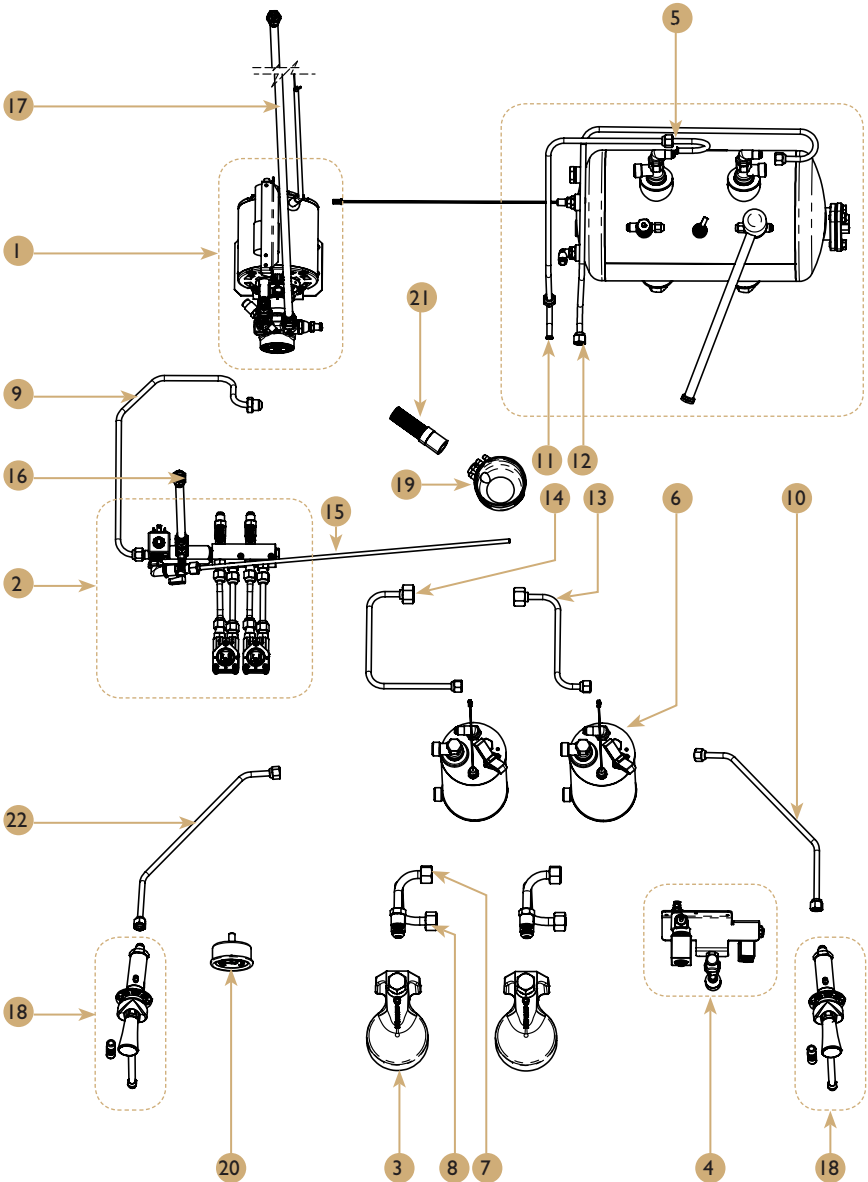

DIAMANT *Pho*-2Gr_3Boilers

Drawing

DIAMANT *Pho*- 2Gr_3Boilers

Spare Parts List

POS.	Part No.	Description
1	see seperate drawing	Motor_Pump_Dpro
2	see seperate drawing	Manifold
3	15000060	Assy_Brewing_Gorup_Espresso_Diamant
4	ESC00006	Kit_Hot&Cold_Water_Mixer
5	see seperate drawing	2GR_Boiler
6	see seperate drawing	Group Boiler
7	35210110	TubeD12_Inlet_Boiler_Group_Diamant
8	35210120	TubeD12_ReturnBoilerGroupDiamant
9	35210000	TubeD8_Inlet_BoilerD
10	35210161	TubeD8_Right_Steam_D
11	35210030	TUBO VOLUM TERMICO 2GR IZQ DIAMANT
12	35210040	TUBO VOLUMETRICO TERMICO 2 GR DER DIAM
13	35210090	TUBO TERMICO_CALDERA_GRUPO 3GR DER DIAMANT
14	35210100	TUBO TERMICO_CALDERA_GRUPO 2GR IZQ DIAMANT
15	35170107	TUBO VACIADO CALDERA 3 4GR
16	35900020	Hose_30cm
17	35900180	Hose_180cm
18	see seperate drawing	Steam_Tap_Diamant
19	70001010	Drainage_Cup
20	60000066	Manometer_D60_EXPOBAR
21	35900010	Drainage_Hose_17mm_With_Cuff
22	35210160	TubeD8_Left_Steam_D