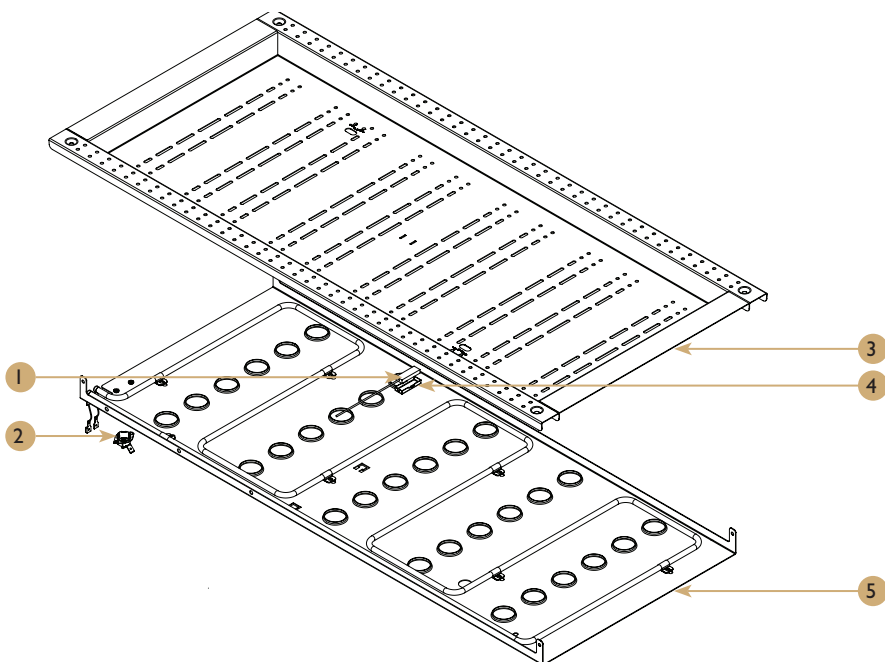

DIAMANT *Pho* All versions

Drawing & Spare Parts List

POS.	Part No.	Description
I	60101522	Keypad_Water

DIAMANT *Pho*- 2Gr all versions

Drawing & Spare Parts List

POS.	Part No.	Description
1	60100067	Temperature_Sensor_CWarmer
2	10200110	Thermostat_Cut-Out_Surface
3	21025012	Cup_Tray_2GR
4	262072	Fix_Temperature_Sensor_CWarmer
5	38002302	CUP WARMER 2GR