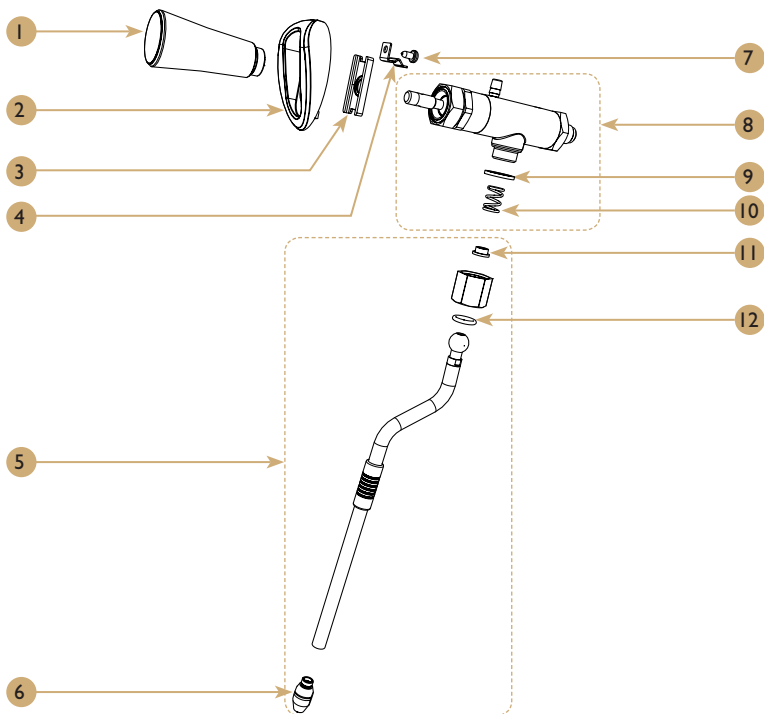

**Note:**

Sets C60000112 and C60000115 do not include no. 17 screws.

The CESC50000 set is designed for threaded group bodies (models prior to 2004).

Pos. 13/14 can be used for old and worn out seals/group heads to ensure proper sealing.

DIAMANT *Pho* - All versions

Drawing & Spare Parts List

POS.	Part No.	Description
1	60000120	Solenoide_Valve_3WNC_G114F_D3_230V
2	260673	Peristaltic_Pump_Support
3	2760412	Turbo Steamer Switch Assy
4	21001011	Cappuccino Switch Support Diamant
5	60100066	Steam_Pipe_Probe_Smartsteam
6	160841	Micro_Switch
7	30700000	Barb_Fitting_G118F_Tube_6
8	21001031	Steam_Solenoid_Valve_Support_Diamant
9	30100010	Nut_Hex19_G114
10	30600042	Aut_Straight_Racor_G14M-T6
11	30700001	Male_Hose_Adapter_G18M_Tube_6_LF
12	60000046	Peristaltic_Pump_3Rolls_24V
13	30600016	Speed_Fitting_Swivel_G114F_T6
14	30370200	Nozzles_1 Hole
15	30370208	Nozzles_8 Holes

DIAMANT *Pho* - All versions

Drawing & Spare Parts List

POS.	Part No.	Description
1	1264565	Steam Tap Lever Cone
2	1264521	Cover Steam Lever
3	1264522	Inner Cover Steam Lever
4	262042	Clip Steam Lever
5	1364101	Steam Tap Tube Premium (includes 3Hole Nozzle)
6a	30370195	Nozzle Steam Tap 3Hole M8.5 w/ O-ring
6b	30370180	Nozzle Steam Tap 4Hole M8.5 w/ O-ring
7	25798136	Screw M4*8 Self-tapping Pan SUS
8	15000338	Tap Body and Steam Knob
9	50010080	Gasket Tap Steam/Water Teflon
10	30370076	Spring Steam/Water Tap
11	30370077	Gasket Tap Steam/Water Brass
12	30370075	O-Ring 12.1x2.7mm