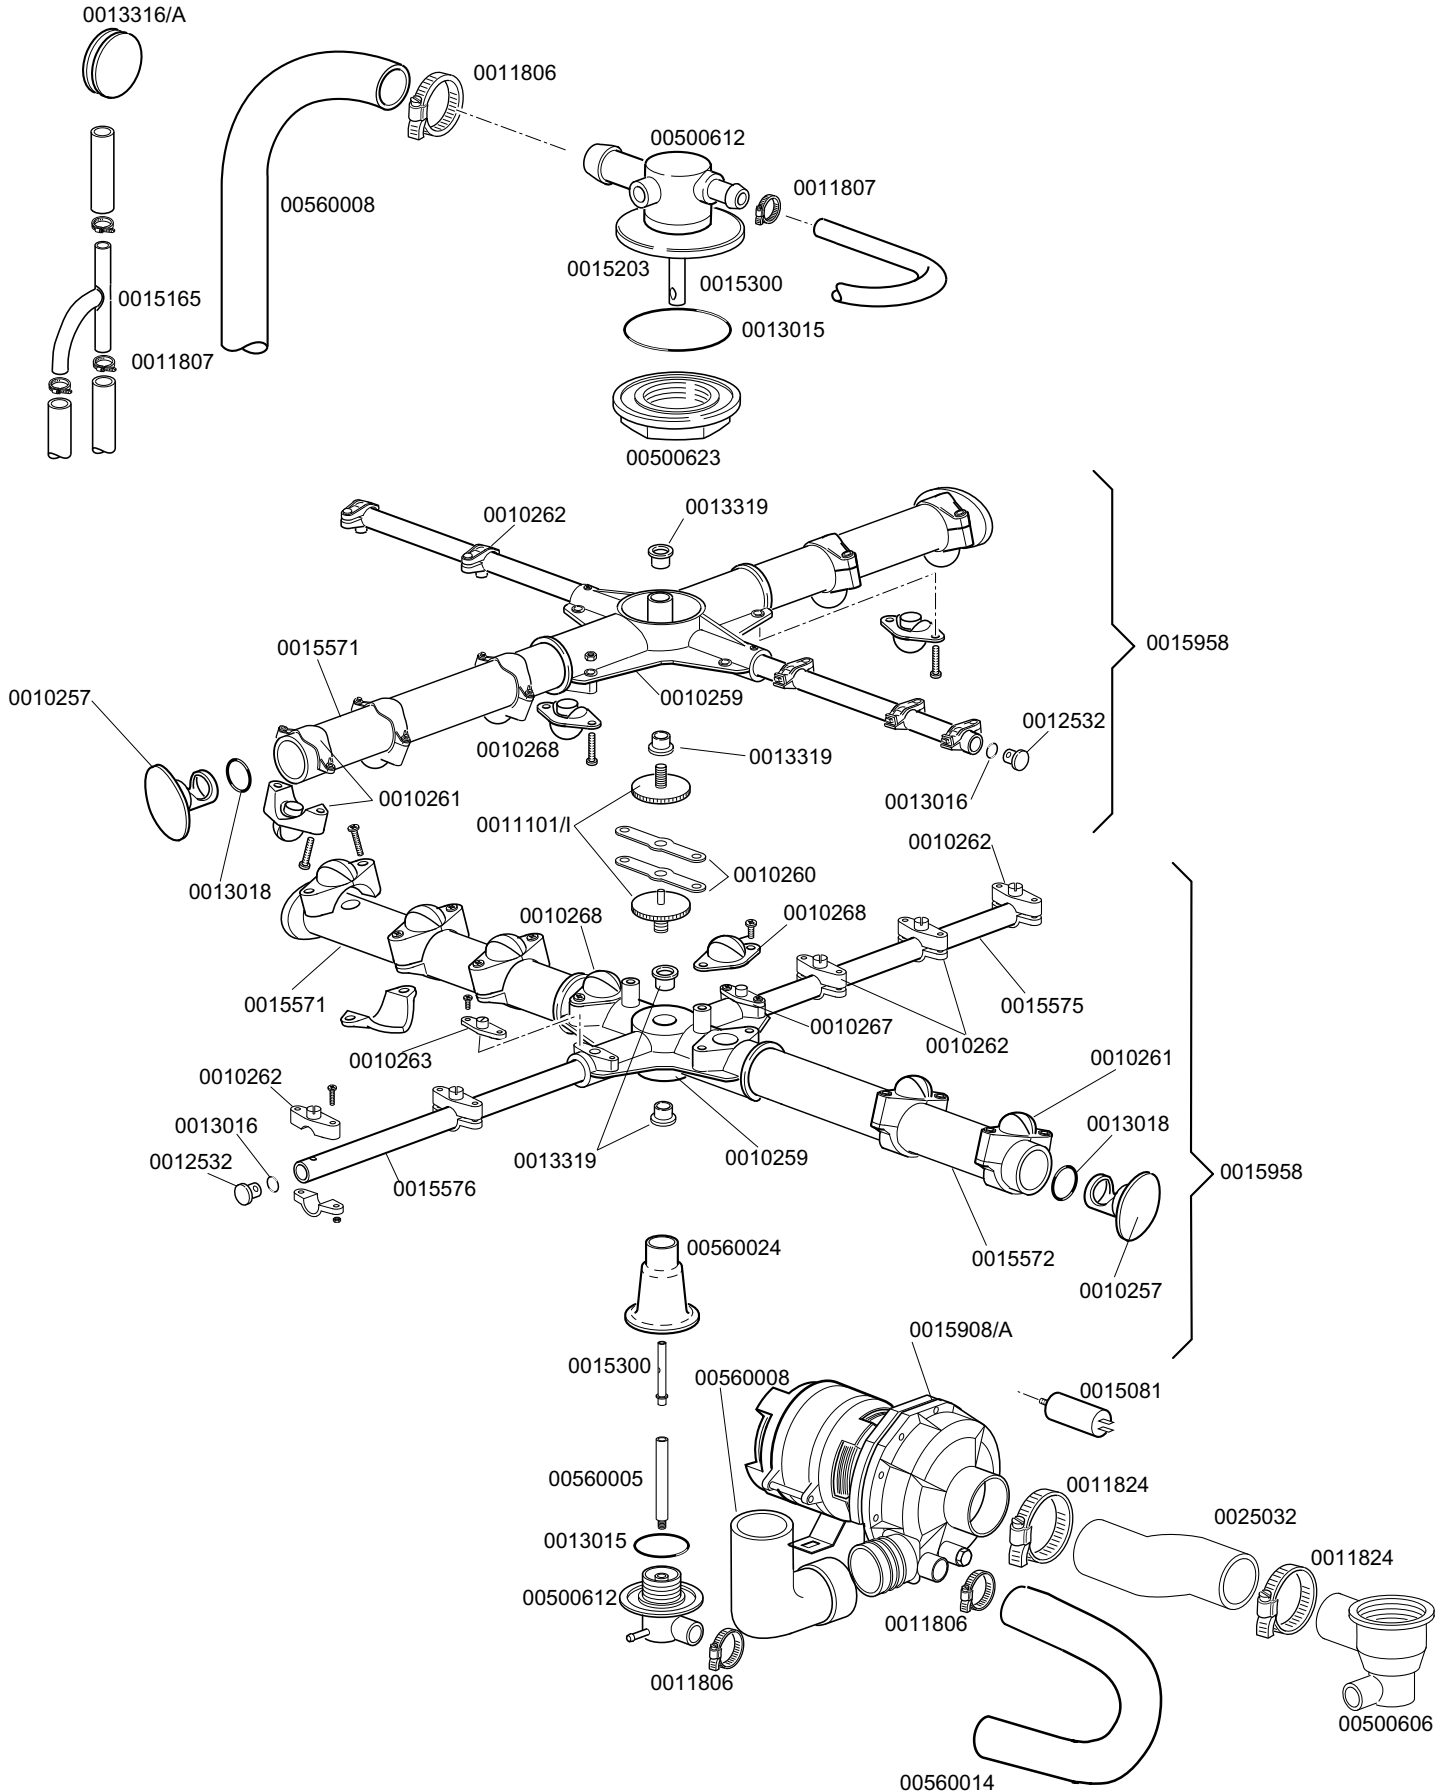

KROMO

**TABLE
KI2930**

**REV
02**

DISHWASHER K 60

From serial Nr.01011009 on