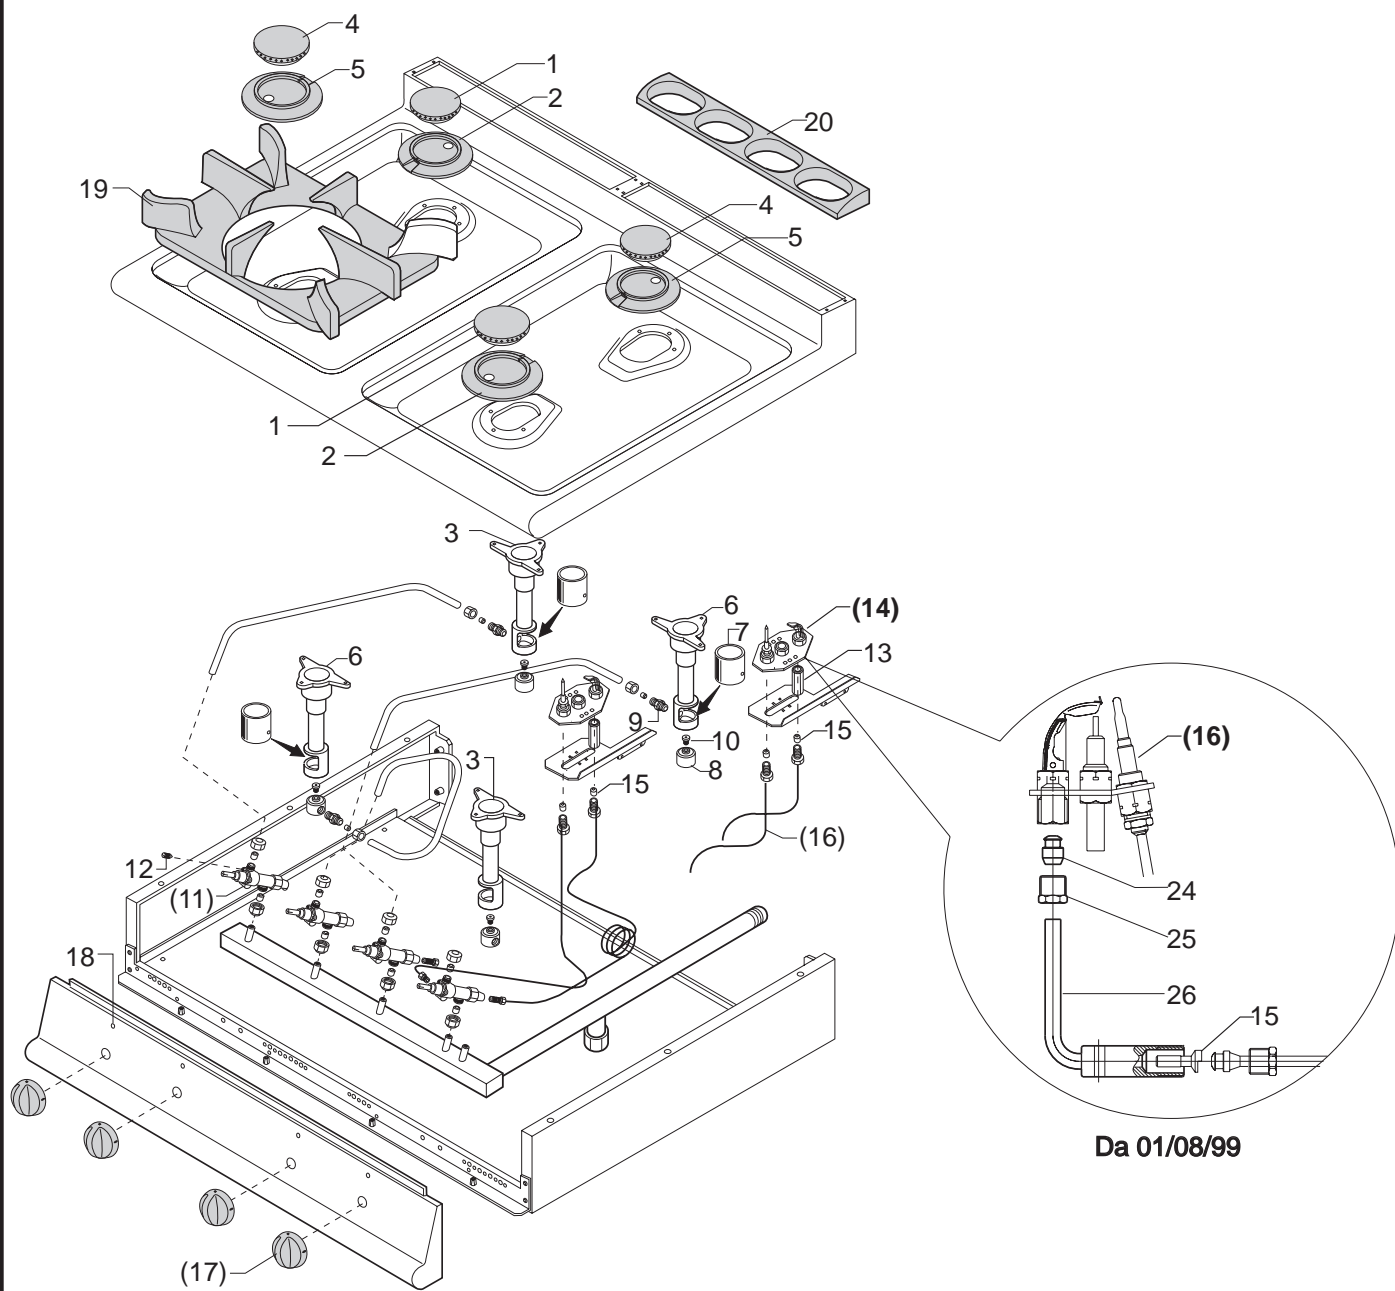

cine p

Da 01/08/99

(.....) RICAMBIO CONSIGLIATO
(.....) SUGGESTED SPARE-PARTS

FUOCHI A GAS TOP (Serie 700 - 1/1M)
OPEN BURNERS TOP (Serie 700 - 1/1M)

Tav. Rif. BCP0070-(04)

RIF. Da matricola n°
REF. From serial n°

Rev.01 del 16/06/1998

B98/107001

Baron Cucine Professionali S.r.l.

RIPRODUZIONE, ANCHE PARZIALE, VIETATA

BCP0070-(03)