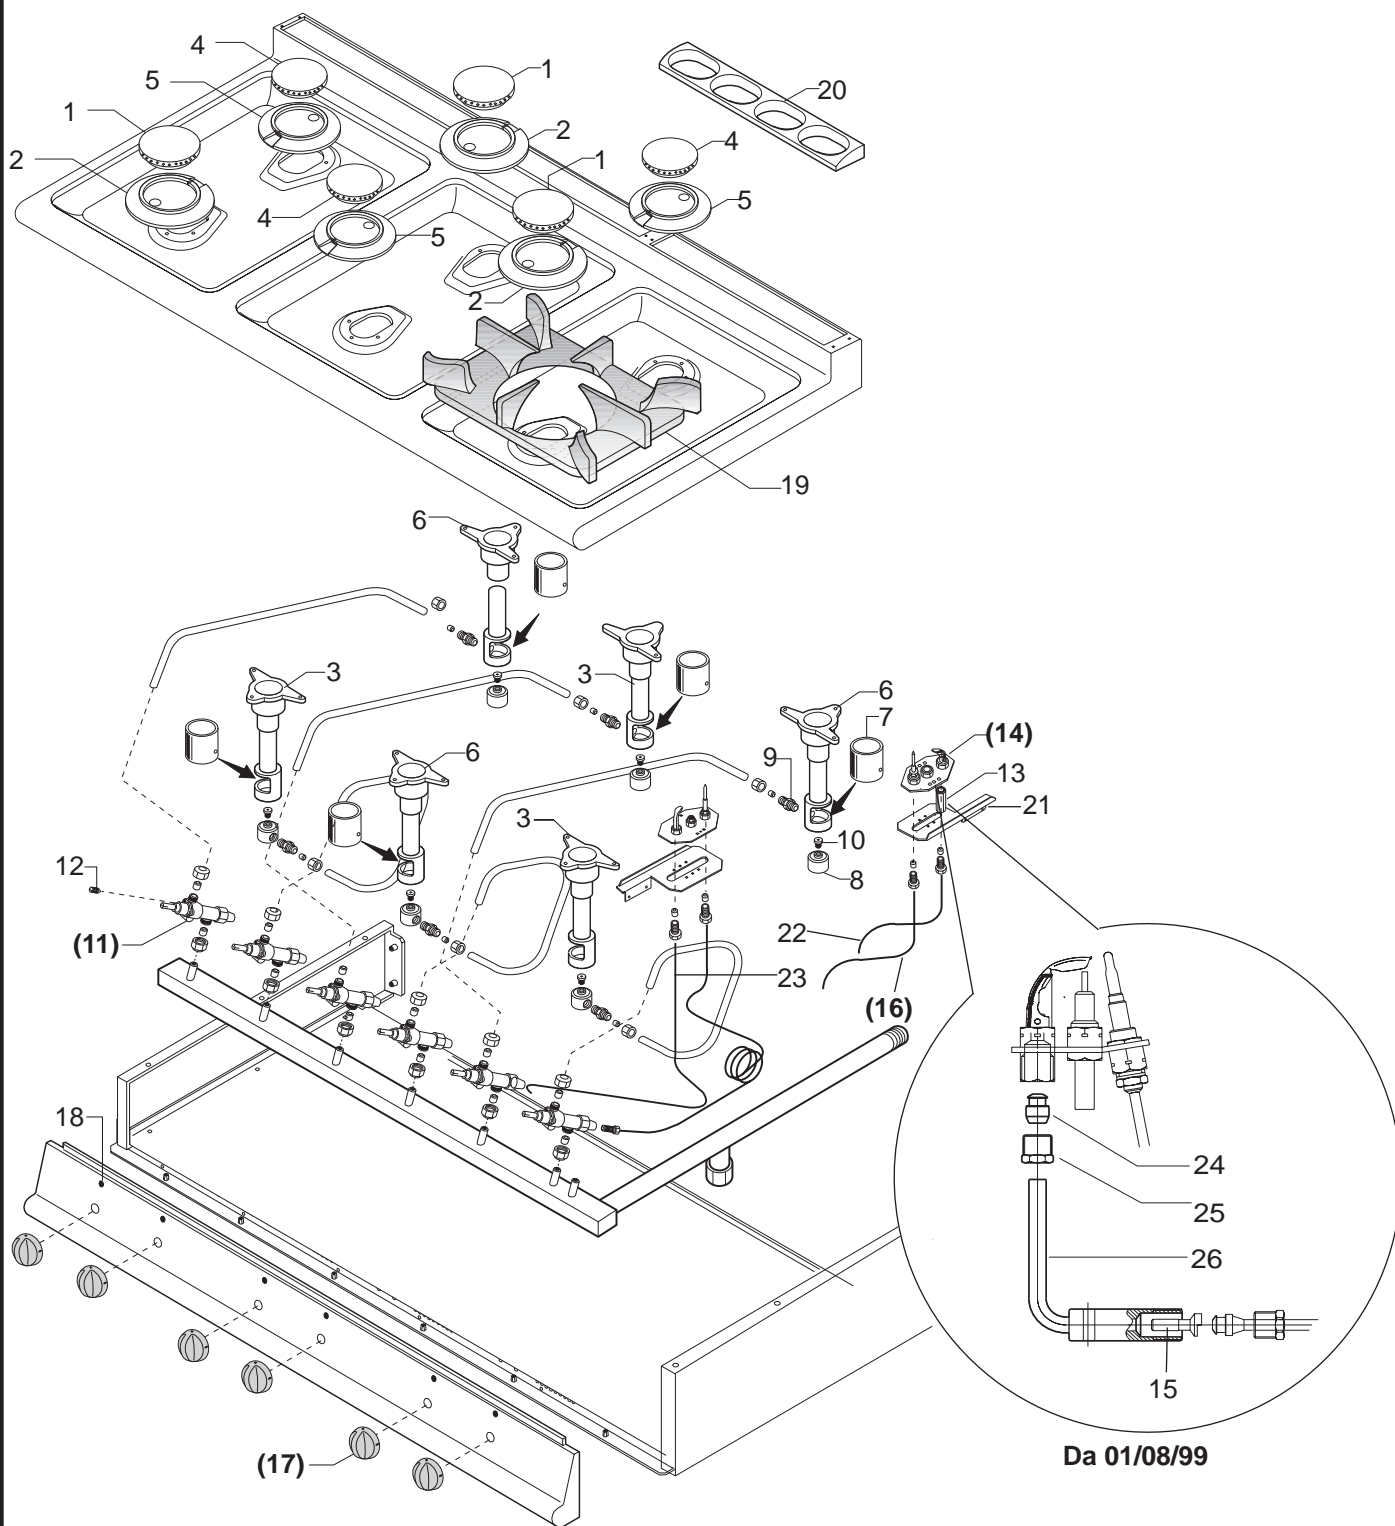

Da 01/08/99

(.....) RICAMBIO CONSIGLIATO
(.....) SUGGESTED SPARE-PARTS

FUOCHI A GAS TOP (Serie 700 - 1/1+1/2M)
OPEN BURNERS TOP (Serie 700 - 1/1+1/2M)

Tav. Rif. BCP0070-(06)

RIF. Da matricola n°
REF. From serial n°

Rev.01 del 16/06/1998

B98/107001

Baron Cucine Professionali S.r.l.

RIPRODUZIONE, ANCHE PARZIALE, VIETATA

BCP0070-(05)