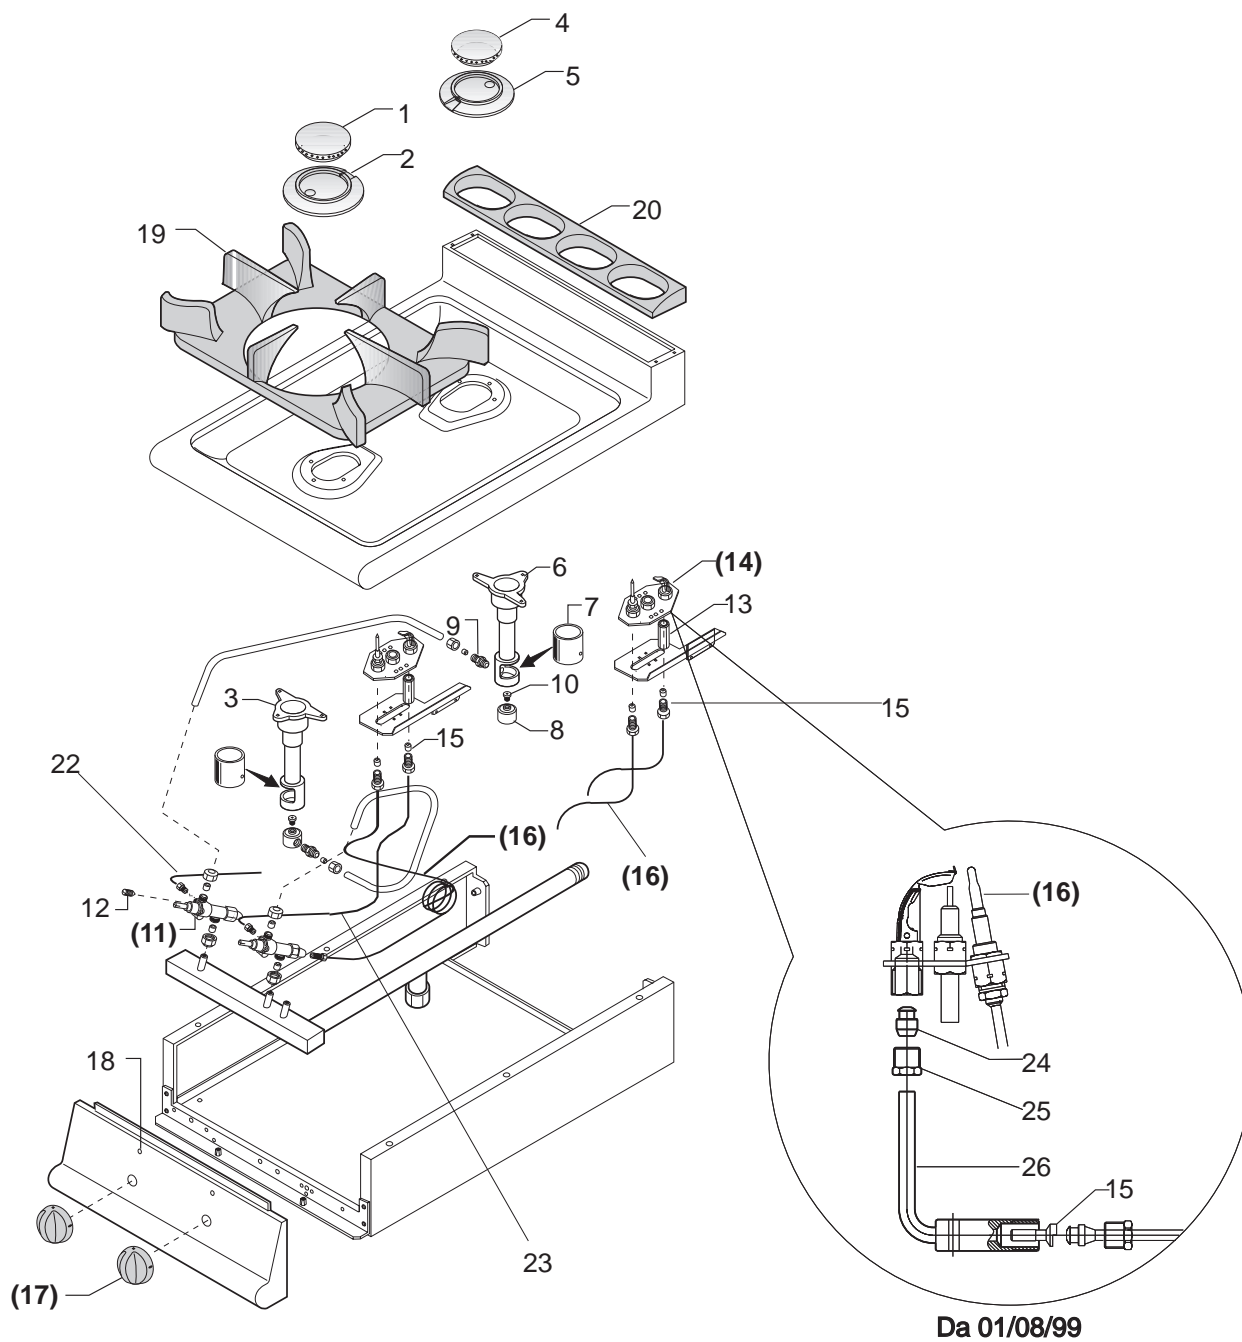

cine p

Da 01/08/99

(.....) RICAMBIO CONSIGLIATO
(.....) SUGGESTED SPARE-PARTS

FUOCHI A GAS TOP (Serie 700 - 1/2M)
OPEN BURNERS TOP (Serie 700 - 1/2M)

Tav. Rif. BCP0070-(02)

RIF. Da matricola n°
REF. From serial n°

Rev.01 del 16/06/1998

B98/107001

Baron Cucine Professionali S.r.l.

RIPRODUZIONE, ANCHE PARZIALE, VIETATA

BCP0070-(01)