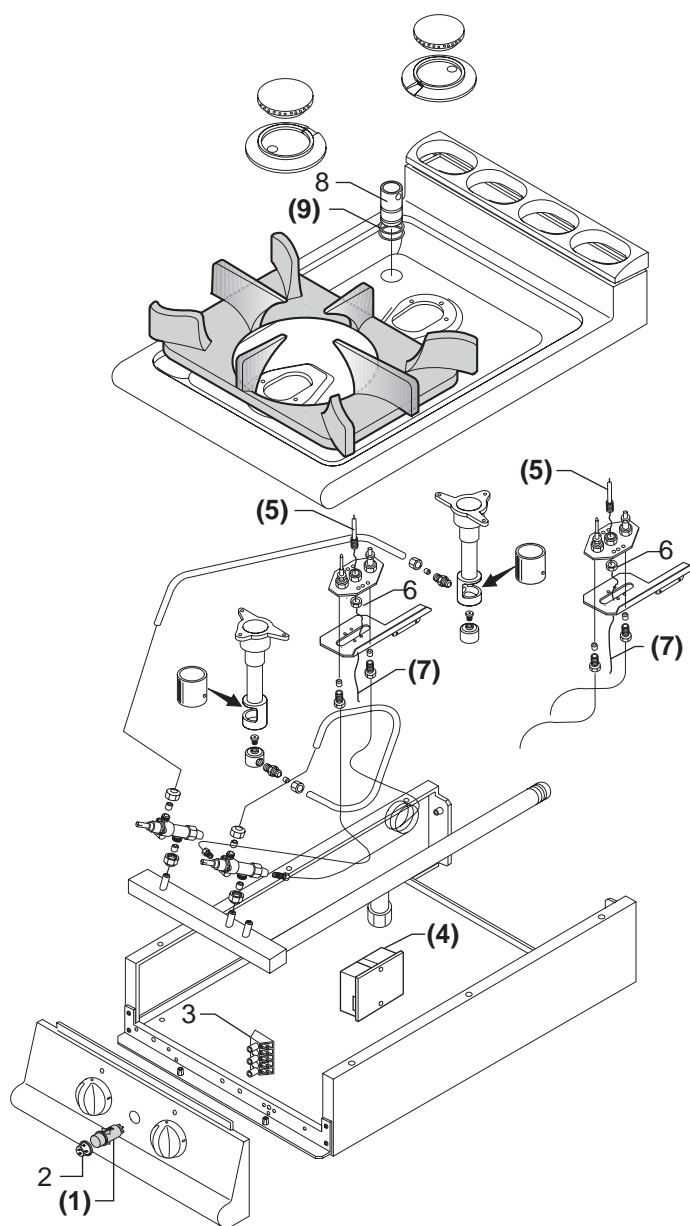

(.....) RICAMBIO CONSIGLIATO
(.....) SUGGESTED SPARE-PARTS

FUOCHI A GAS TOP (Serie 700)
OPEN BURNERS TOP (Serie 700)

Tav. Rif. BCP0070-(08)

RIF. Da matricola n°
REF. From serial n°

Kit accensione elettrica
Kit for acc. electr.

Rev.00 del 16/06/1997

Baron Cucine Professionali S.r.l.

RIPRODUZIONE, ANCHE PARZIALE, VIETATA

BCP0070-(07)