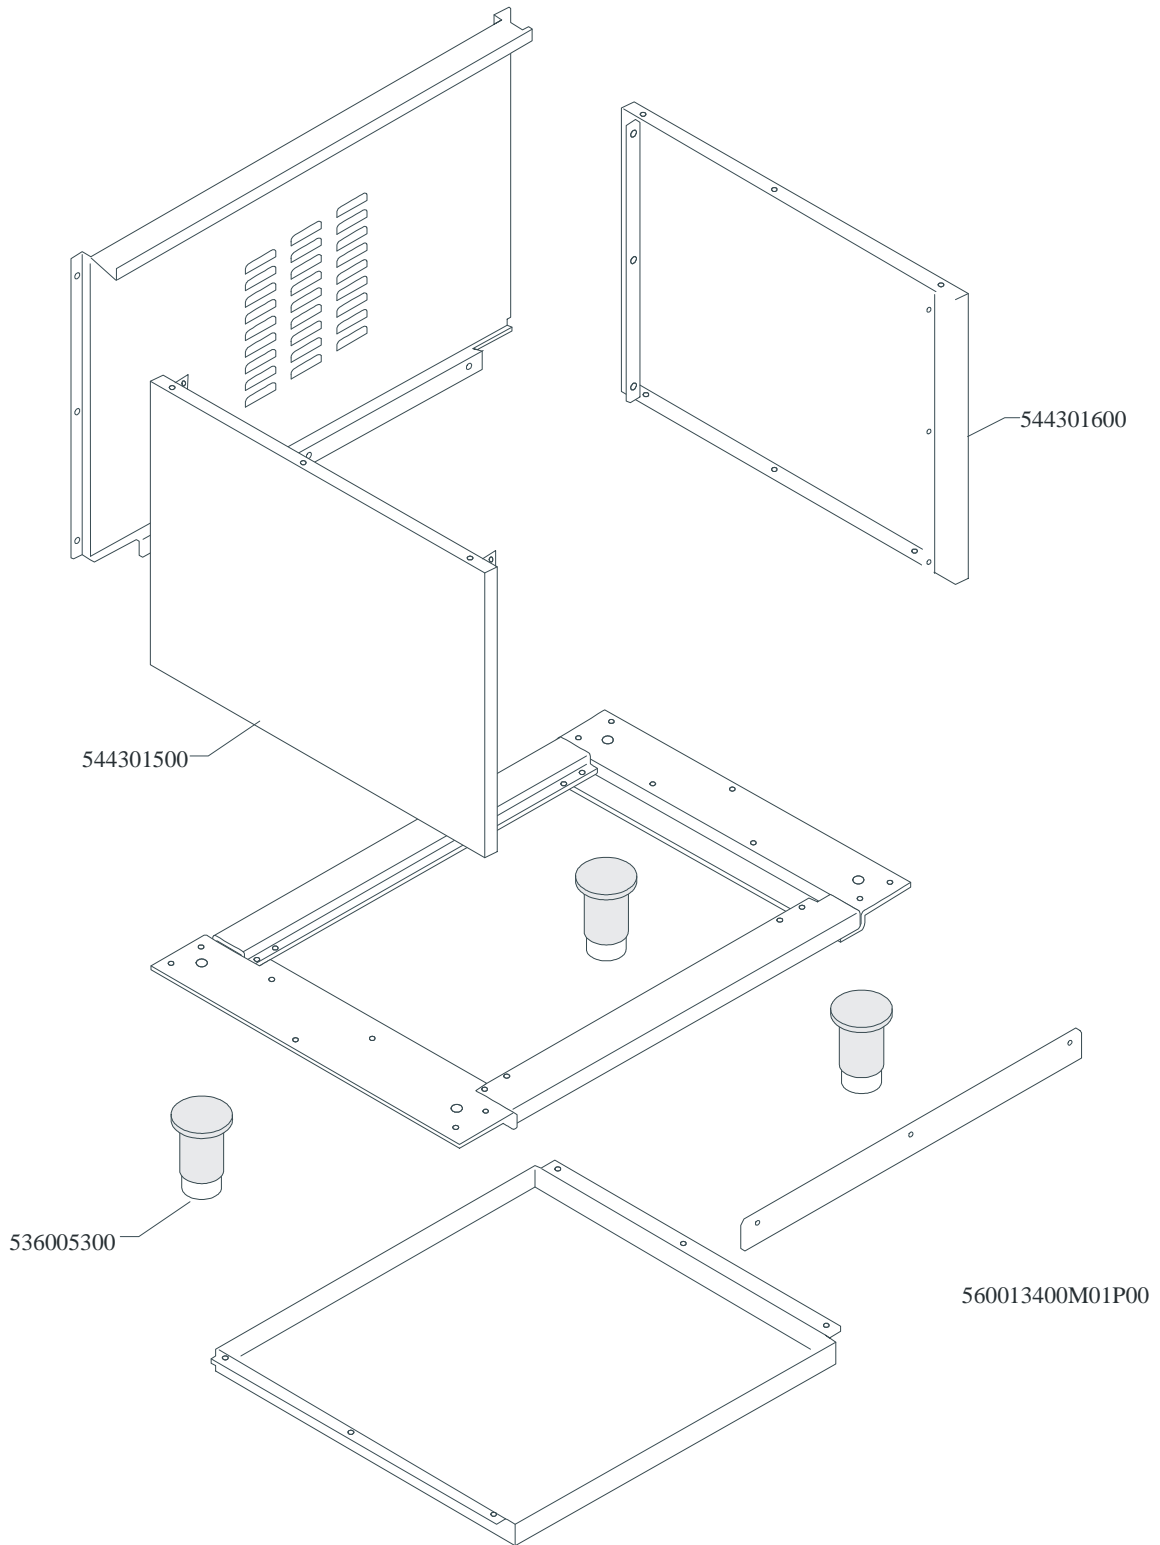

CF

Page	Pos	Code	Description
001		537002300	ELECTRICAL PLATE D.220 W2000 V230
001		544263500	RIGHT SIDE S.65
001		544257400	UPPER PLATE PC-8E
001		544293600	CONTROL PANEL CF4/CFC4-8ET
001		544302101	CONTROL PANEL CF4/CFC4-8ETS * NEW
001		539018900	INDEX FOR KNOB
001		539018100	ADHESIVE GRADUATED DISC FOR KNOB
001		537000300	COMMUTATOR 7 POSITIONS S.49 16A
001		544263600	LEFT SIDE S.65
001		537007700	TERMINAL BLOCK THREEPHASE 40A
001		57014100	
001		536013800	KNOB D.70 BLACK 6*5 WITH SPRING
002		537019200	SELECTOR FOR MULTIFUNCTION OVEN
002		539024000	SIGN PLATE FOR OVEN SELECTOR
002		539023800	SIGN PLATE FOR OVEN TIMER
002		536013800	KNOB D.70 BLACK 6*5 WITH SPRING
002		539023300	ADHESIVE GRADUATED DISC FOR KNOB
002		539023500	ADHESIVE GRAD.DISC *E.MULTIF.TERM.
002		537014100	WHITE WARNING LIGHT 250V
002		537014200	GREEN WARNING LIGHT 250V
002		539023400	ADHESIVE GRADUATED DISC F.KNOB
002		537006200	UPPER OVEN HEATING EL.1000+2000W
002		537019300	TIMER FOR MULTIFUNCTION OVEN
002		533079700	LOCK SPRING FOR BULB §3/§4
002		537006800	FAN 240V CF-62
002		533037600	LOCK SPRING FOR BULB
002		537019100	THERMOSTAT FOR MULTIFUNCTION OVEN
002		539023900	SIGN PLATE FOR OVEN TEMPERATURE
002		537019000	CIRCULAR HEATING ELEMENT FOR OVEN
002		534009100	GRILL PROTECTION CF-8/10
002		534009101	
002		537005300	MOTOR FOR SPIT CF-8/10
002		536011300	OVEN GASKET CF-8/10
002		531038100	SPIT FOR MAXI MULTIF. NEW OVEN
002		537005400	OVEN BULB 15W 300°C
002		537007900	OVEN BULB-SOCKET
002		537006300	LOWER OVEN HEATING EL.W1750 230CF8/
002		531013600	SIDE GRID FOR MAXI/VENTILATED OVEN
002		531012401	OVEN DOOR WHEEL HOLDER F.CF-8/10
002		531006700	OVEN GRID FOR CF-8/10
002		534002200	OVEN DRIPPING-PAN CF-8/10
002		536018300	GRIP FOR ROTATING SPIT
003		531009601	COMPLETE GLASS OVEN DOOR
003		544015900	INNER GLASSDOOR OF MAXI OVEN
003		544015901	INNER-DOOR FOR MAXI OVEN *GLASS*
003		536007100	INTERNAL GLASS OVEN DOOR CF-8/10
003		536007101	
003		536021800	DOOR HANDLE SPACER FOR MAXI OVEN
003		531007001	OVEN GLASS DOOR HANDLE CF-8/10
003		536007001	EXTERNAL GLASS OVEN DOOR CF8/10
003		531007301	DOOR HINGE FOR MAXI OVEN CF-8/10