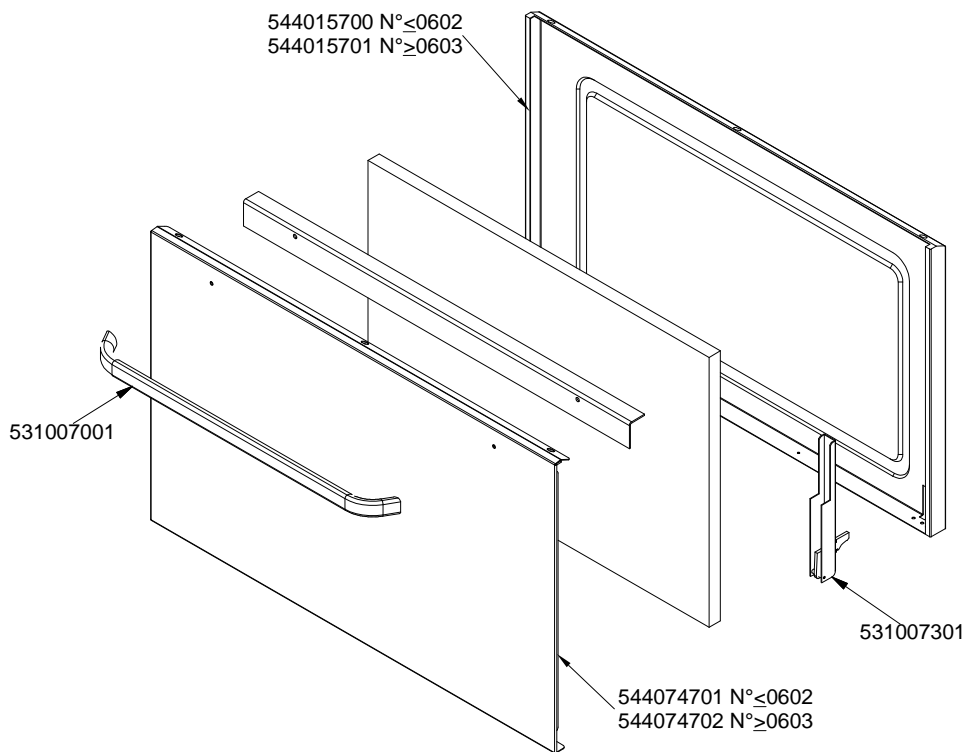

FORNO / OVEN / BACKOFEN / FOUR

PORTE / DOORS / TÜREN / PORTES ≤ 0705

CF

Page	Pos	Code	Description
001		537002300	ELECTRICAL PLATE D.220 W2000 V230
001		544263500	RIGHT SIDE S.65
001		544257400	UPPER PLATE PC-8E
001		544293600	CONTROL PANEL CF4/CFC4-8ET
001		544302101	CONTROL PANEL CF4/CFC4-8ETS * NEW
001		539018900	INDEX FOR KNOB
001		539018100	ADHESIVE GRADUATED DISC FOR KNOB
001		537000300	COMMUTATOR 7 POSITIONS S.49 16A
001		544263600	LEFT SIDE S.65
001		537007700	TERMINAL BLOCK THREEPHASE 40A
001		57014100	
001		536013800	KNOB D.70 BLACK 6*5 WITH SPRING
002		537019200	SELECTOR FOR MULTIFUNCTION OVEN
002		539024000	SIGN PLATE FOR OVEN SELECTOR
002		539023800	SIGN PLATE FOR OVEN TIMER
002		536013800	KNOB D.70 BLACK 6*5 WITH SPRING
002		539023300	ADHESIVE GRADUATED DISC FOR KNOB
002		539023500	ADHESIVE GRAD.DISC *E.MULTIF.TERM.
002		537014100	WHITE WARNING LIGHT 250V
002		537014200	GREEN WARNING LIGHT 250V
002		539023400	ADHESIVE GRADUATED DISC F.KNOB
002		537006200	UPPER OVEN HEATING EL.1000+2000W
002		537019300	TIMER FOR MULTIFUNCTION OVEN
002		533079700	LOCK SPRING FOR BULB §3/§4
002		537006800	FAN 240V CF-62
002		533037600	LOCK SPRING FOR BULB
002		537019100	THERMOSTAT FOR MULTIFUNCTION OVEN
002		539023900	SIGN PLATE FOR OVEN TEMPERATURE
002		537019000	CIRCULAR HEATING ELEMENT FOR OVEN
002		534009100	GRILL PROTECTION CF-8/10
002		534009101	
002		537005300	MOTOR FOR SPIT CF-8/10
002		536011300	OVEN GASKET CF-8/10
002		531038100	SPIT FOR MAXI MULTIF. NEW OVEN
002		537005400	OVEN BULB 15W 300°C
002		537007900	OVEN BULB-SOCKET
002		537006300	LOWER OVEN HEATING EL.W1750 230CF8/
002		531013600	SIDE GRID FOR MAXI/VENTILATED OVEN
002		531012401	OVEN DOOR WHEEL HOLDER F.CF-8/10
002		531006700	OVEN GRID FOR CF-8/10
002		534002200	OVEN DRIPPING-PAN CF-8/10
002		536018300	GRIP FOR ROTATING SPIT
003		531009601	COMPLETE GLASS OVEN DOOR
003		544015900	INNER GLASSDOOR OF MAXI OVEN
003		544015901	INNER-DOOR FOR MAXI OVEN *GLASS*
003		536007100	INTERNAL GLASS OVEN DOOR CF-8/10
003		536007101	
003		536021800	DOOR HANDLE SPACER FOR MAXI OVEN
003		531007001	OVEN GLASS DOOR HANDLE CF-8/10
003		536007001	EXTERNAL GLASS OVEN DOOR CF8/10
003		531007301	DOOR HINGE FOR MAXI OVEN CF-8/10