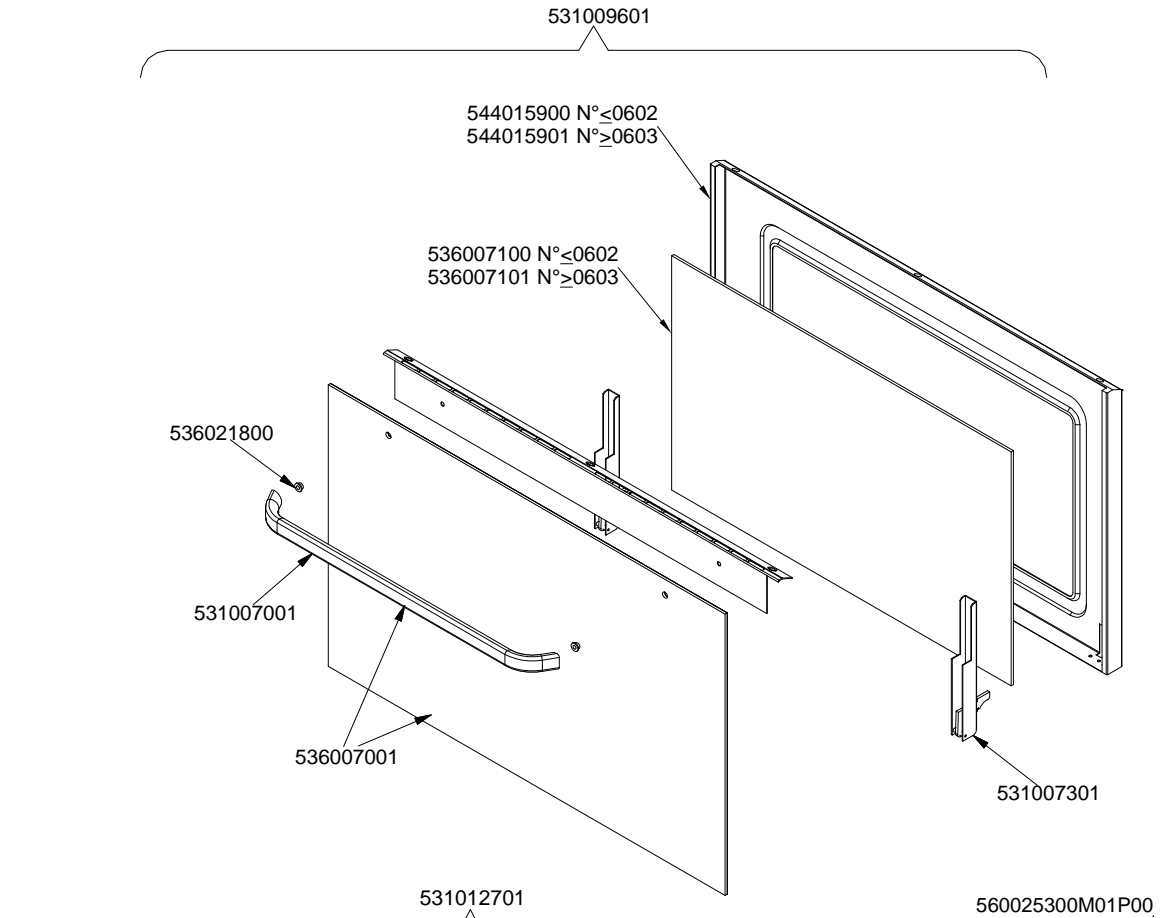

MAGIC PROF 65

CUCINE / RANGES / HERDE / CUISINIÈRES / N° ≥ 0309

FORNO / OVEN / BACKOFEN / FOUR

PORTE / DOORS / TÜREN / PORTES ≤ 0705