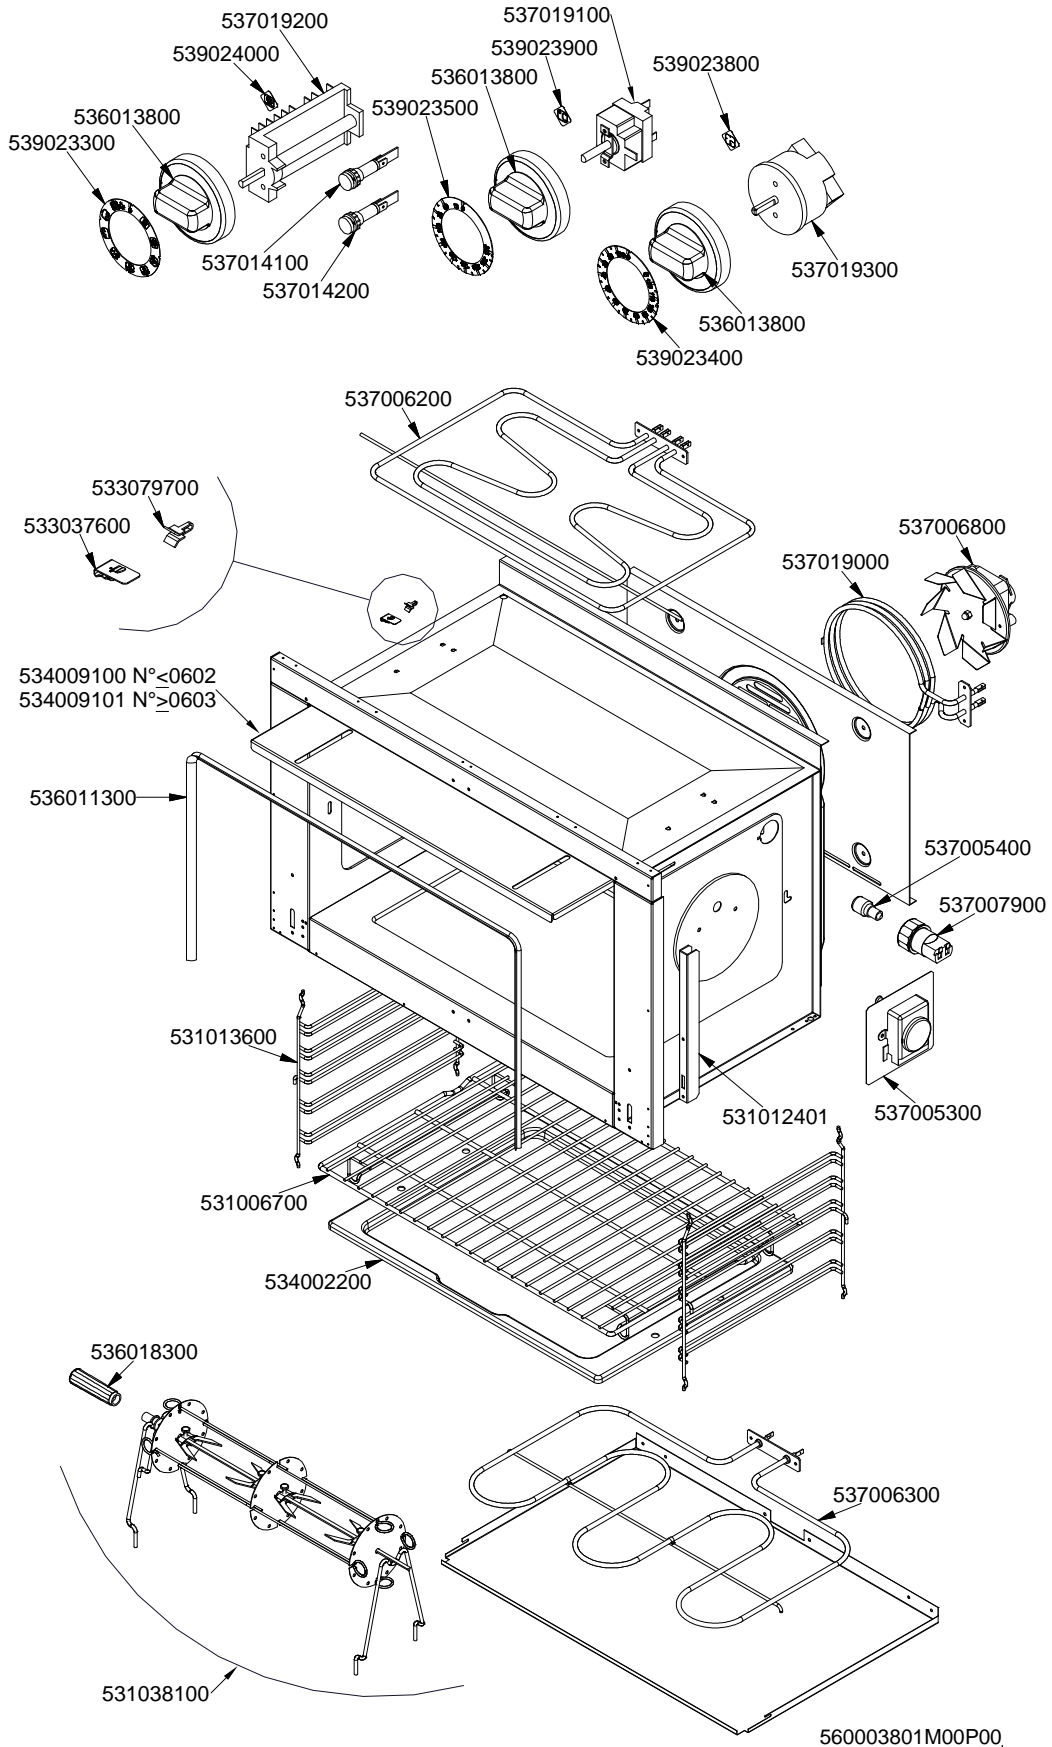

MAGIC PROF 65

CUCINE / RANGES / HERDE / CUISINIÈRES / N° ≥ 0309

FORNO / OVEN / BACKOFEN / FOUR

MULTIFUNZIONE ELETTRICO / MULTIFUNCTION ELECTRIC / MULTIFUNKTIONS
ELEKTRO / ELECTRIQUE A FONCTIONS MULTIPLES ≤ 0705