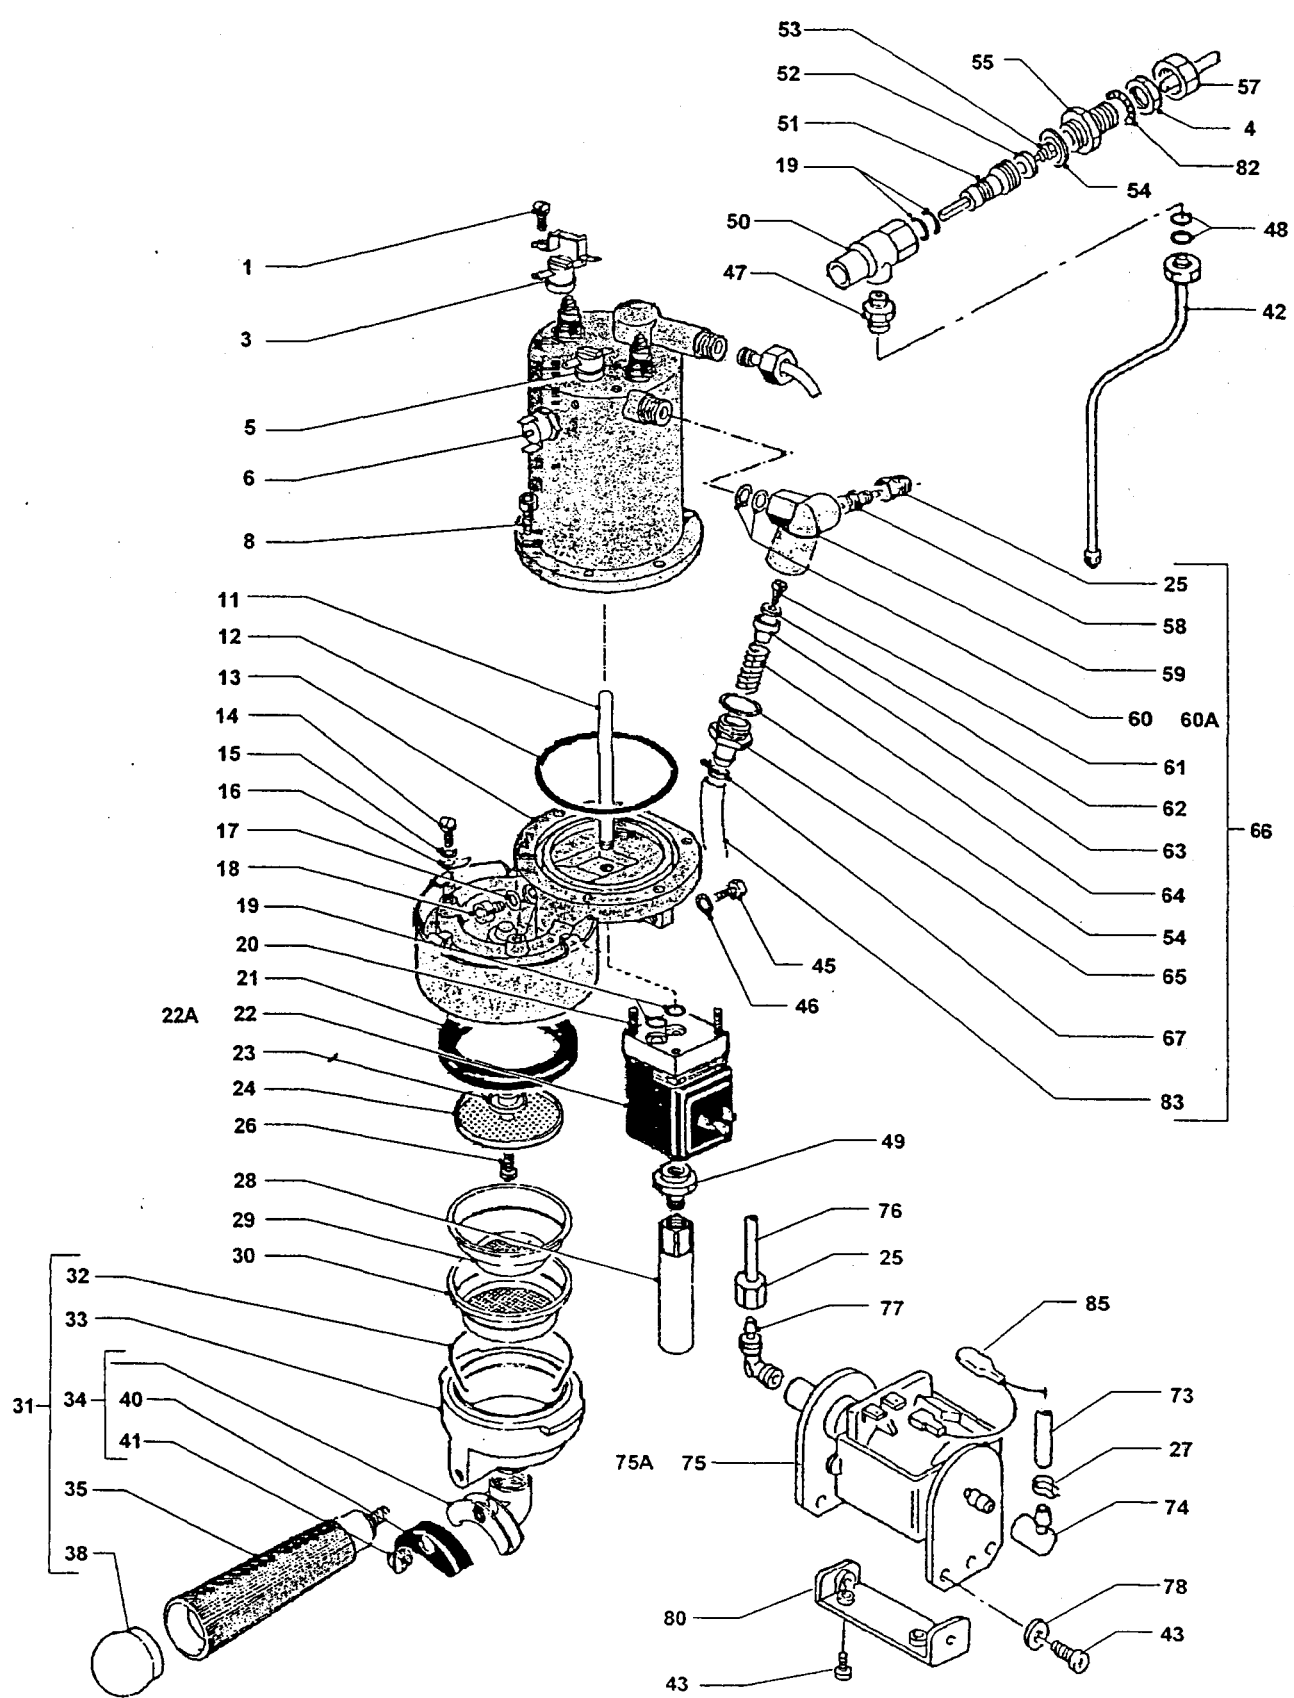

rancilio services

SILVIA
TAV. 04052

rancilio services