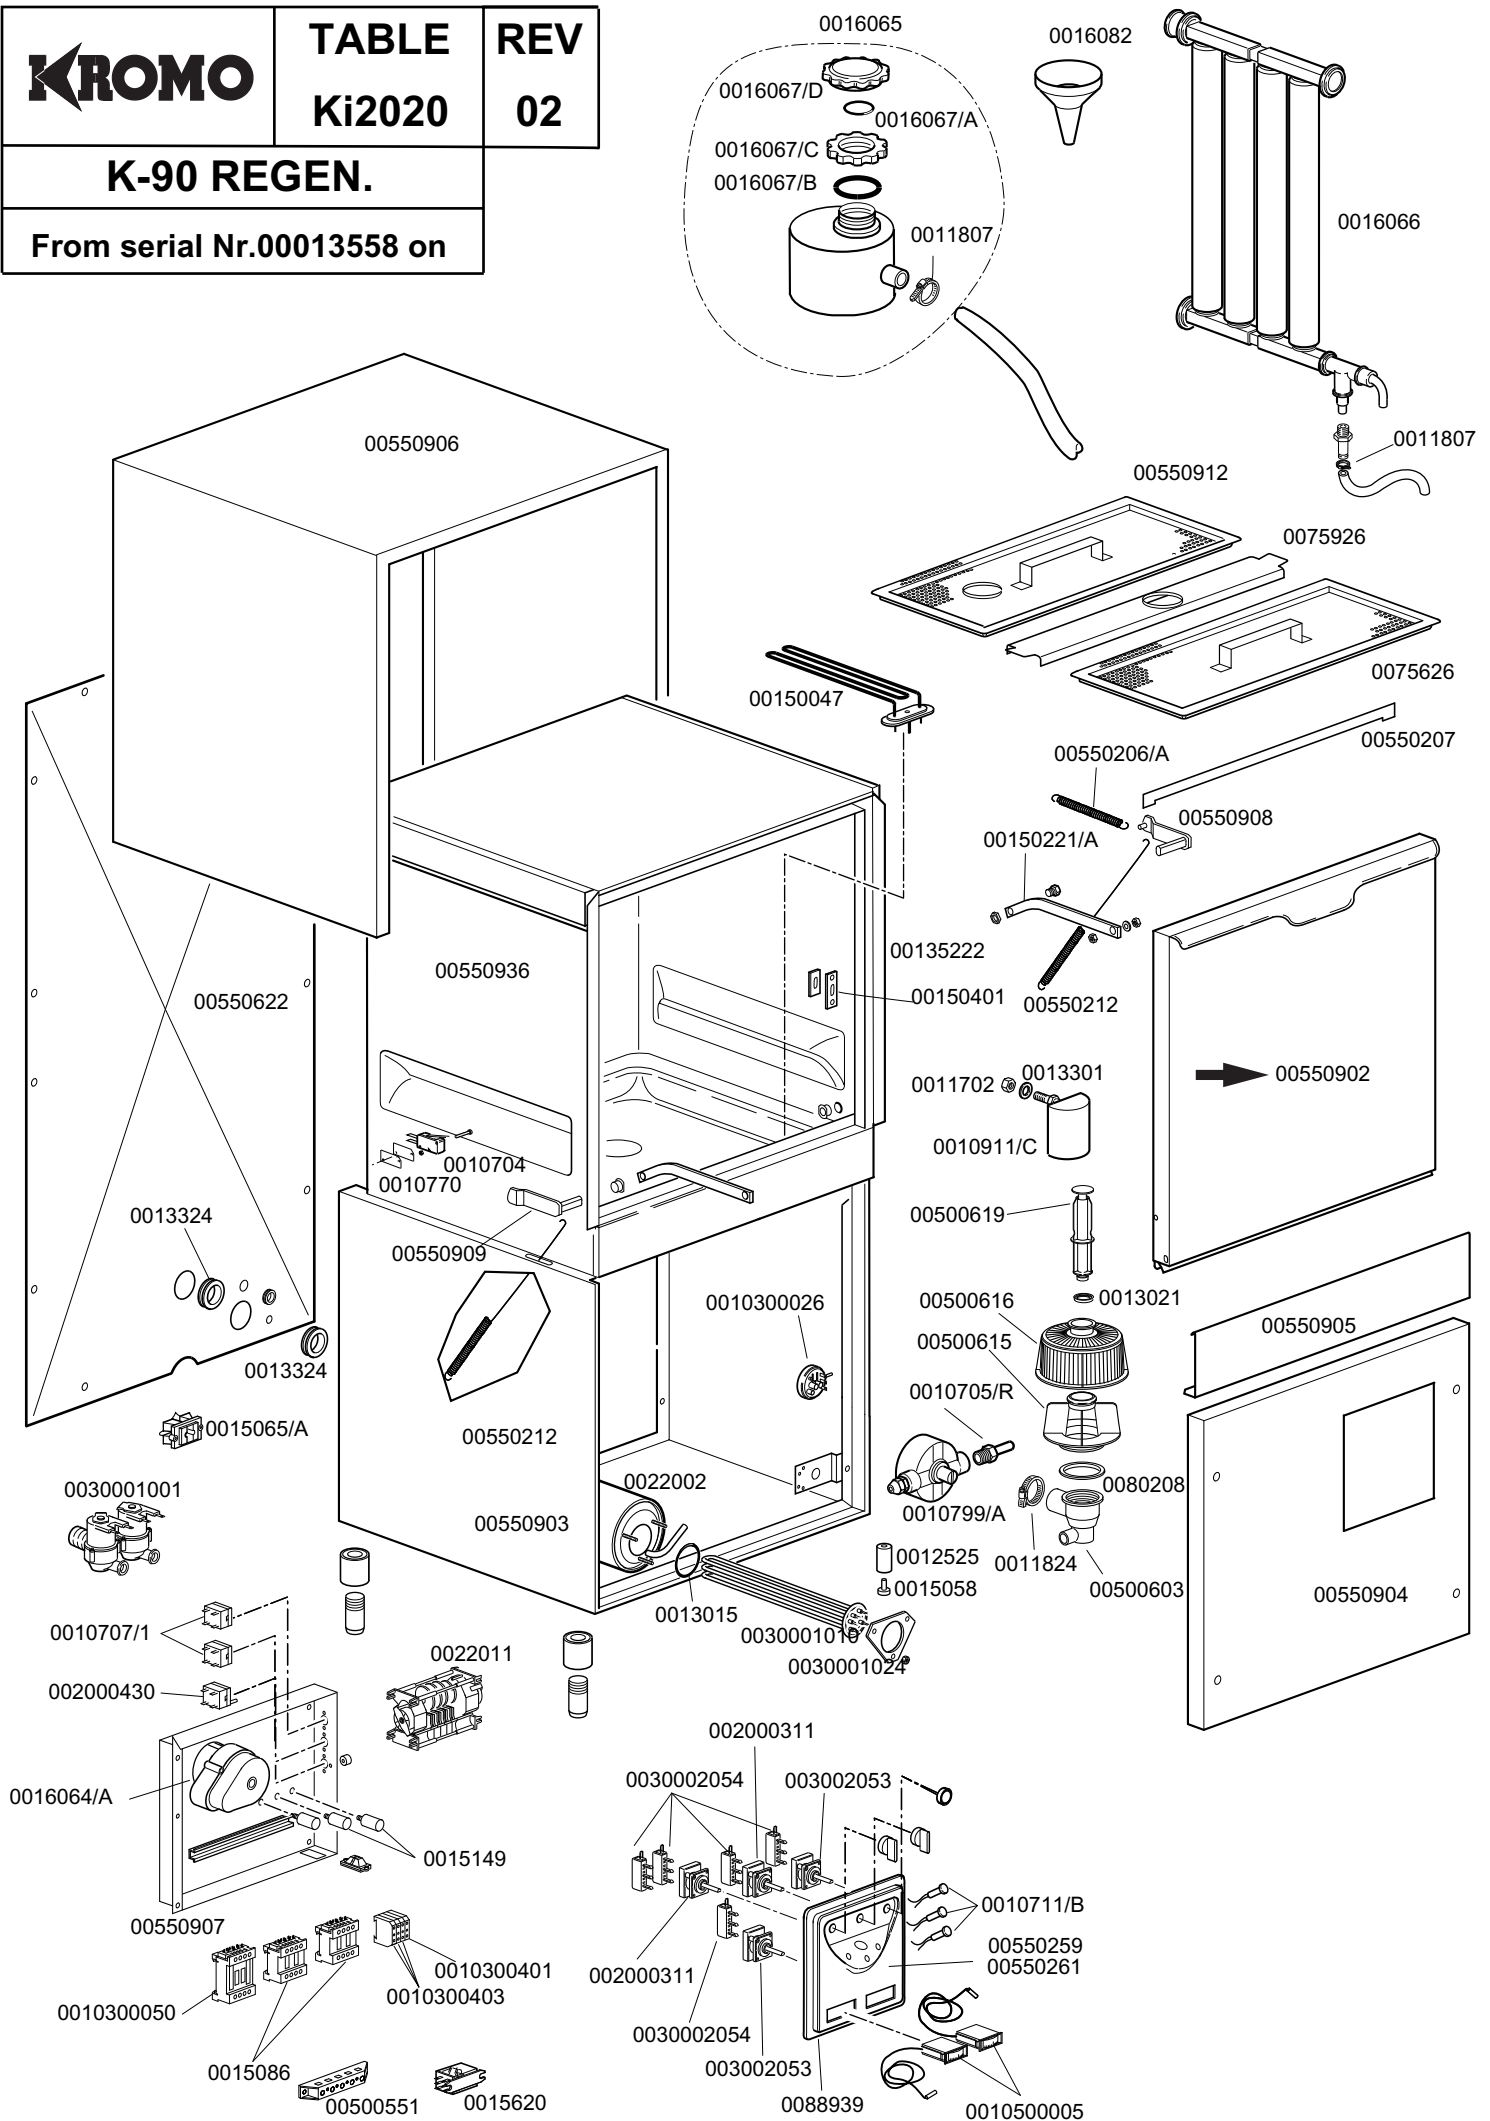

KROMO

**TABLE
Ki2020**

**REV
02**

K-90 REGEN.

From serial Nr.00013558 on