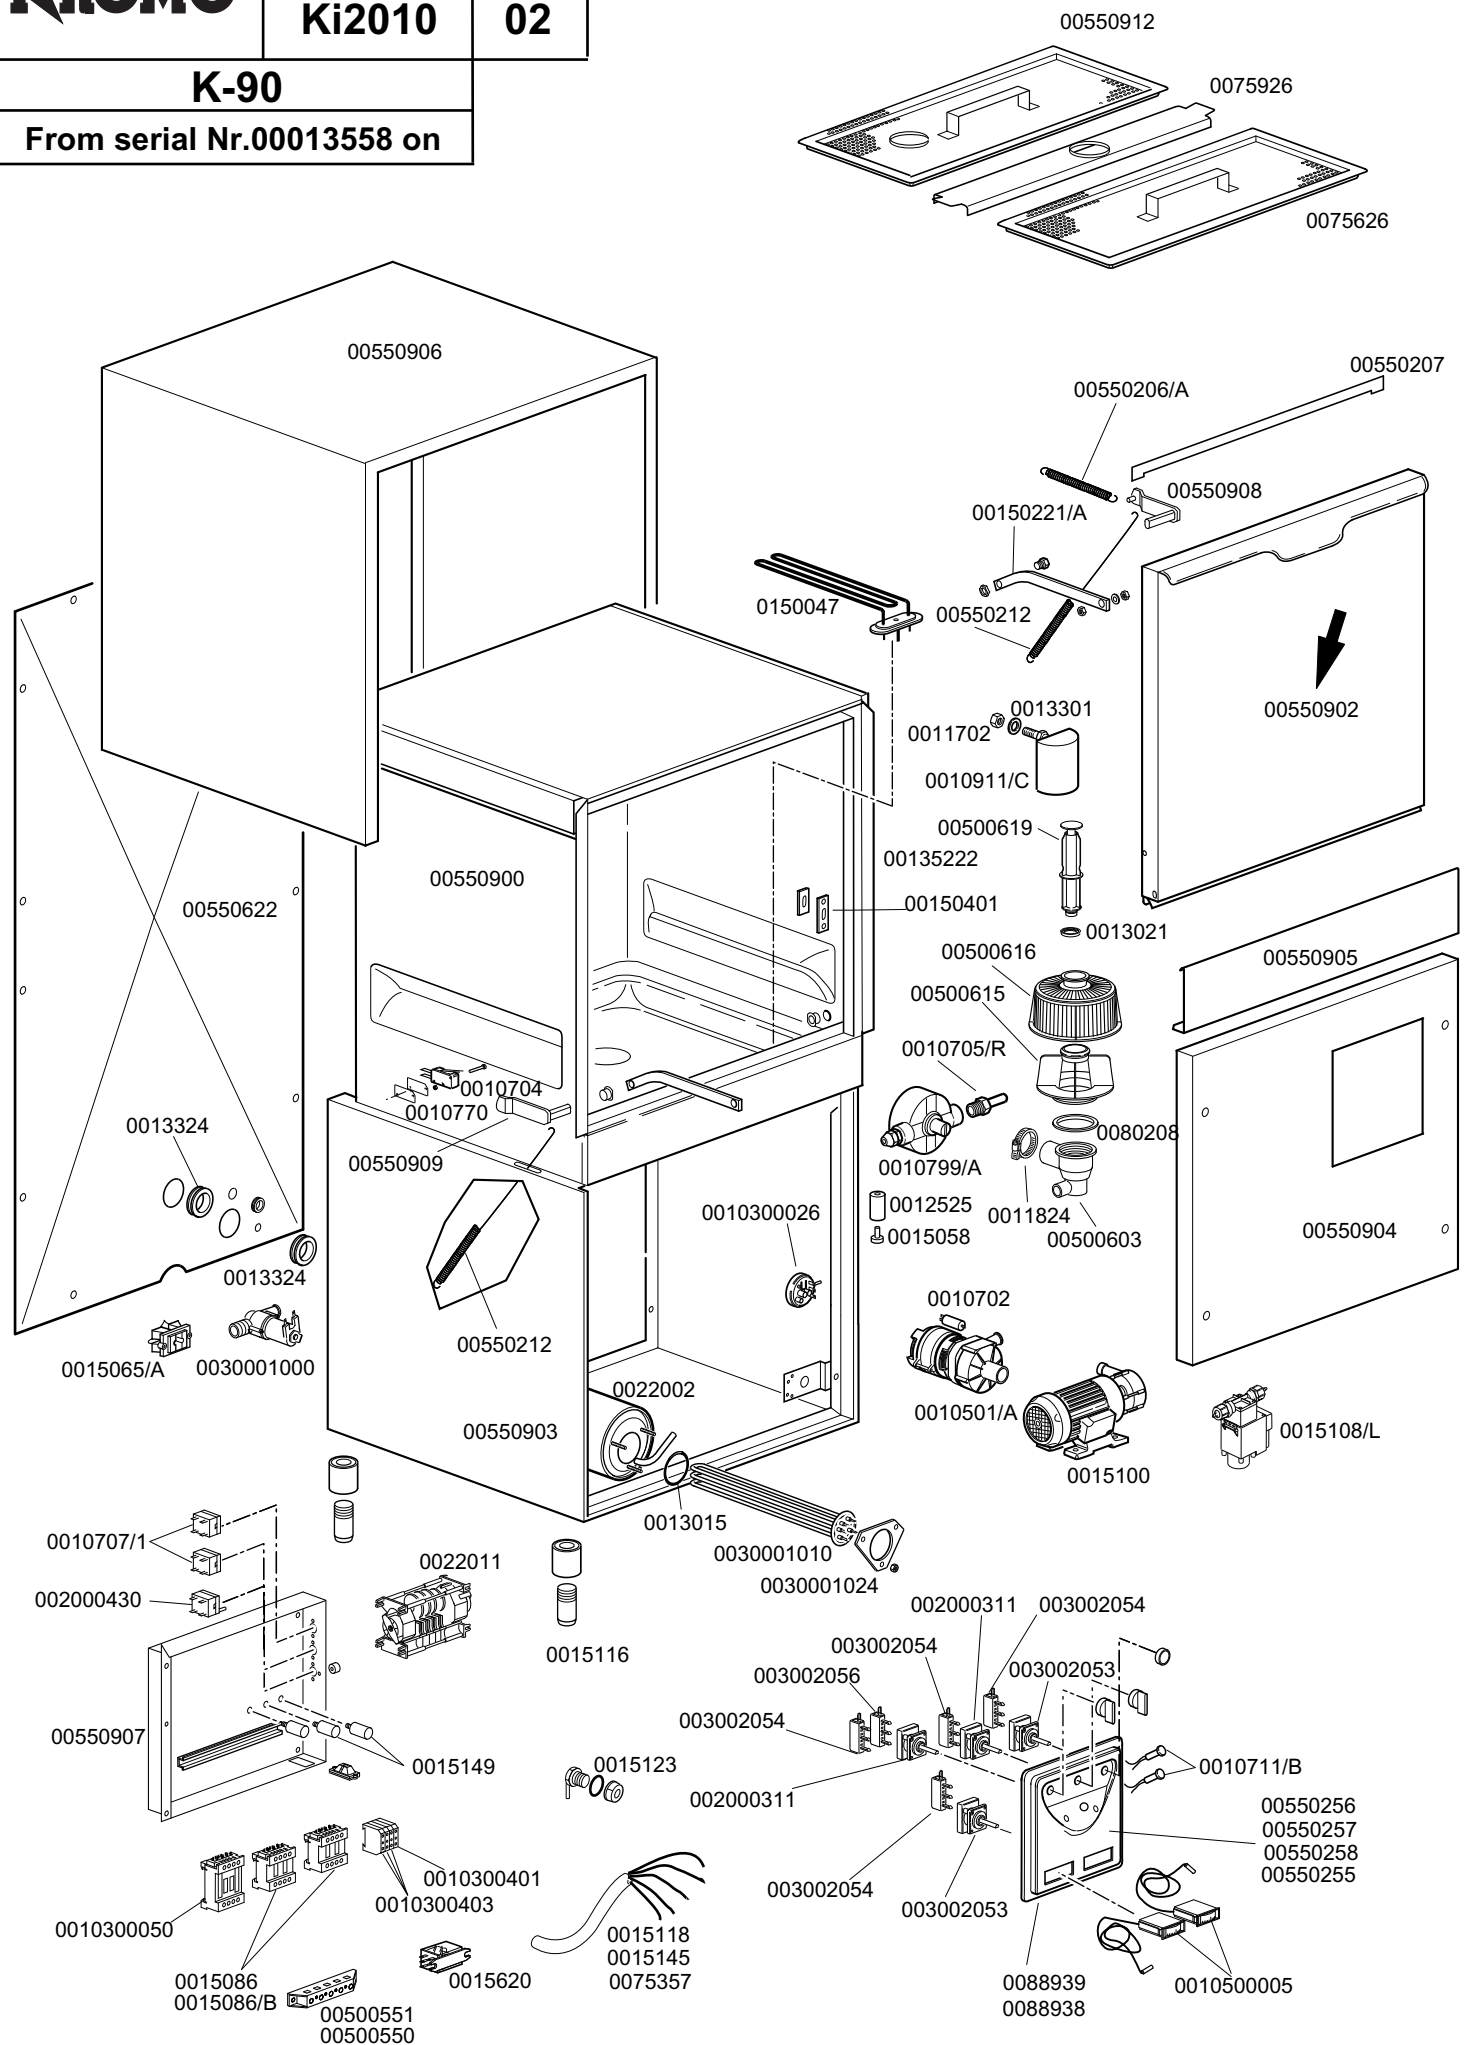

KROMO

**TABLE
Ki2010**

**REV
02**

K-90

From serial Nr.00013558 on

DISH WASHER K-90

**TABLE
Ki2010**

CODE	DESCRIPTION	CODE	DESCRIPTION
0010702	5 Microfaad condenser	00550212	Wire traction spring
0010300026	76-38 pressostat	00550251	Control panel GS 100 96
0010300050	25A/12A 4NA remote control switch	00550255	Grille for inox control panel
0010300401	6mmq yellow-green clamp	00550256	Grille for inox control panel -neutral
0010300403	6mmq clamp	00550257	Grille for inox control panel P.S.
0010500005	Thermometer horizontal	00550258	Neutral grille for inox control panel P.S.
0010501/A	Pump	00550622	Rear panel
0010704	16A door safety microswitch	00550900	Stainless steel body
0010705/R	8d. pipe fitting	00550902	Complete door ←
0010707/1	0-90° TR2 thermostat	00550903	Stainless steel base
0010711/B	Green pilot lamp	00550904	Stainless steel lower door
0010770	Insulator for microswitch	00550905	Cover basin riser
0010799/A	Shinin product dosing device	00550906	Stainless steel external shell
0010911/C	Air trap	00550907	Component support
0011702	M8 stainless steel nut	00550908	Right hinge
0011824	50-70 stainless steel clamp	00550909	Left hinge
0012525	Counter weight for small filter	00550912	Filter with hole
0013015	OR heating element gasket	0075357	3x6 flame-retardant cable
0013021	DEM 40 gasket	0075626	Filter
0013301	14x8x1,5 gasket	0075926	Axis filter holder
0013324	46X50 d. rubber cable pass	0080208	95x75x3 gasket
00135222	Door stop	0088938	Inox control panel
00150047	2700W heating element	0088939	Inox control panel dep.
00150221/A	Bend hinge door		
00150401	Guide for bent rod		
0015058	Small shining product suction filter		
0015065/A	Cable fastener with screw		
0015086	230V 50/60HZ remote control switch		
0015086/B	240V 50HZ remote control switch		
0015100	0.5 HP 220/240V booster pump		
0015108/L	Lang dosing device		
0015116	Complet 2" P.130 small foot		
0015118	5x2.5x2500 cable		
0015123	Detergent elbow injector		
0015145	4x4x2500 cable		
0015148	Stainless steel nozzle		
0015149	Low noise filter F3		
0015620	Bi-polar relay		
002000311	0-1 time selector		
002000430	Conveyor safety thermostat		
0022002	Complete boiler		
0022011	Timer 2-4'		
0030001000	Single solenoid valve		
0030001010	6KW boiler heating element		
0030001024	Flange for heating element		
003002053	31B3 green push button		
003002054	1NO contact		
003002056	1NC contact		
00500550	3 poles FV110 red terminal board		
00500551	6 poles FV122 terminal board		
00500603	Drain well with screw thread		
00500615	Ferrule with filter		
00500616	Filter for suction		
00500619	Overflow device		
00550206/A	Short rear spring		
00550207	Door gasket		