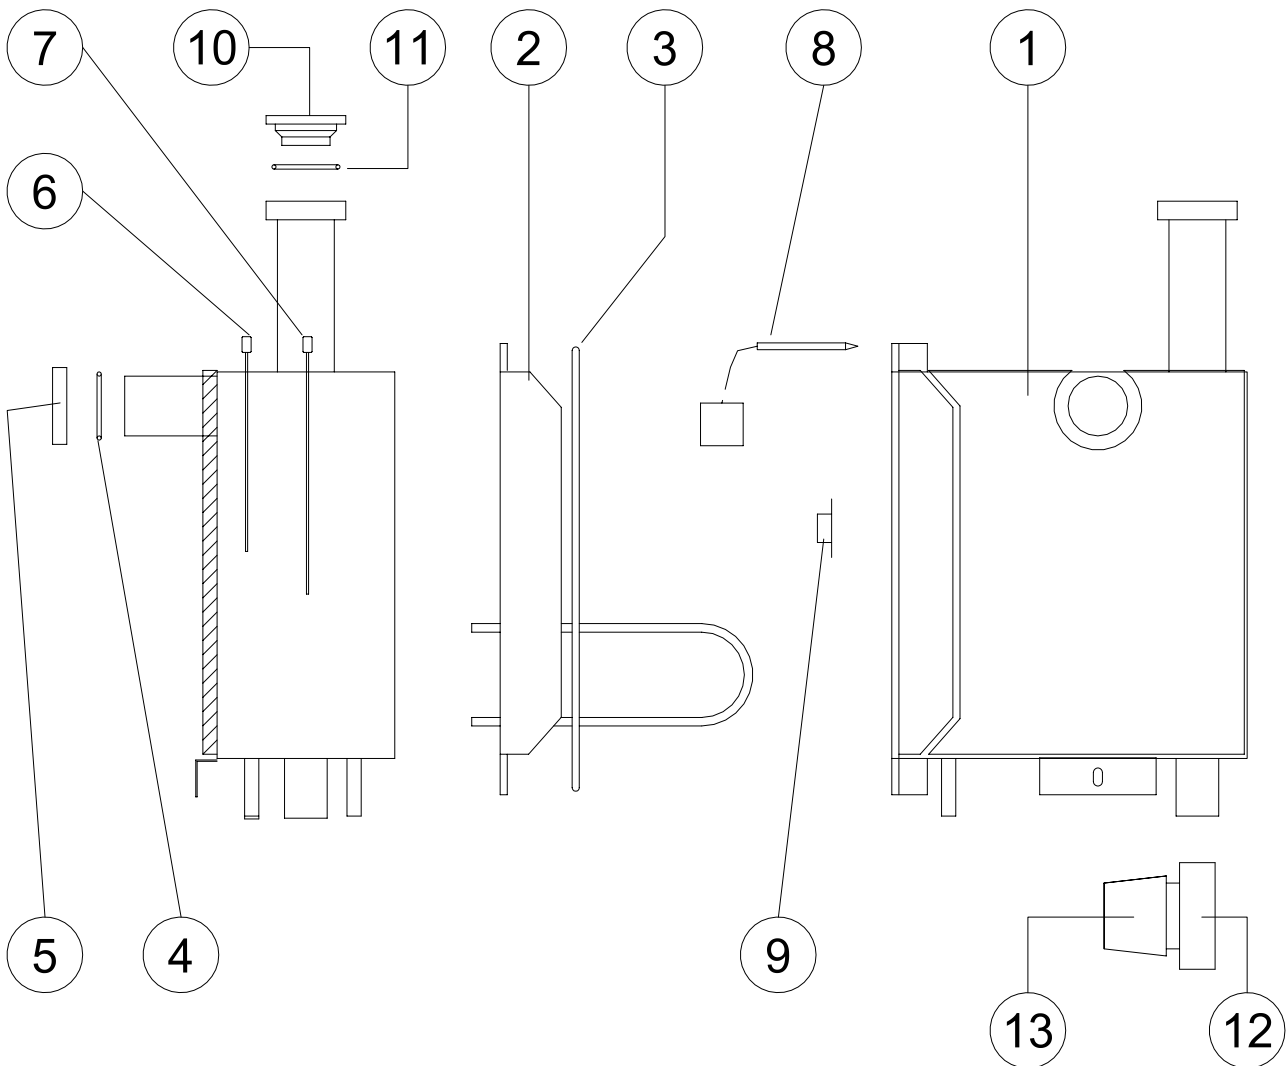

BOILER

Item	Description	E4069EL Spares No.	E4109EL Spares No.
1.	Boiler Assembly	735400380	735400385
2.	End Plates c/w Elements	735400390	735400395
3.	End Plate Seal	735400400	735400400
4.	Chamber Seal	735400410	735400410
5.	Locking Ring	735400420	735400420
6.	High Level Electrode	735400430	735400430
7.	Low Level Electrode	735400440	735400440
8.	Safety Thermostat for Boiler	735400450	735400450
9.	Operating Thermostat for Boiler	735400460	735400460
10.	Pressure Relief Cap	735400470	735400470
11.	'O' Ring	735400480	735400480
12.	Drain Valve Body	735400490	735400490
13.	Drain Valve Actuator	735400500	735400500