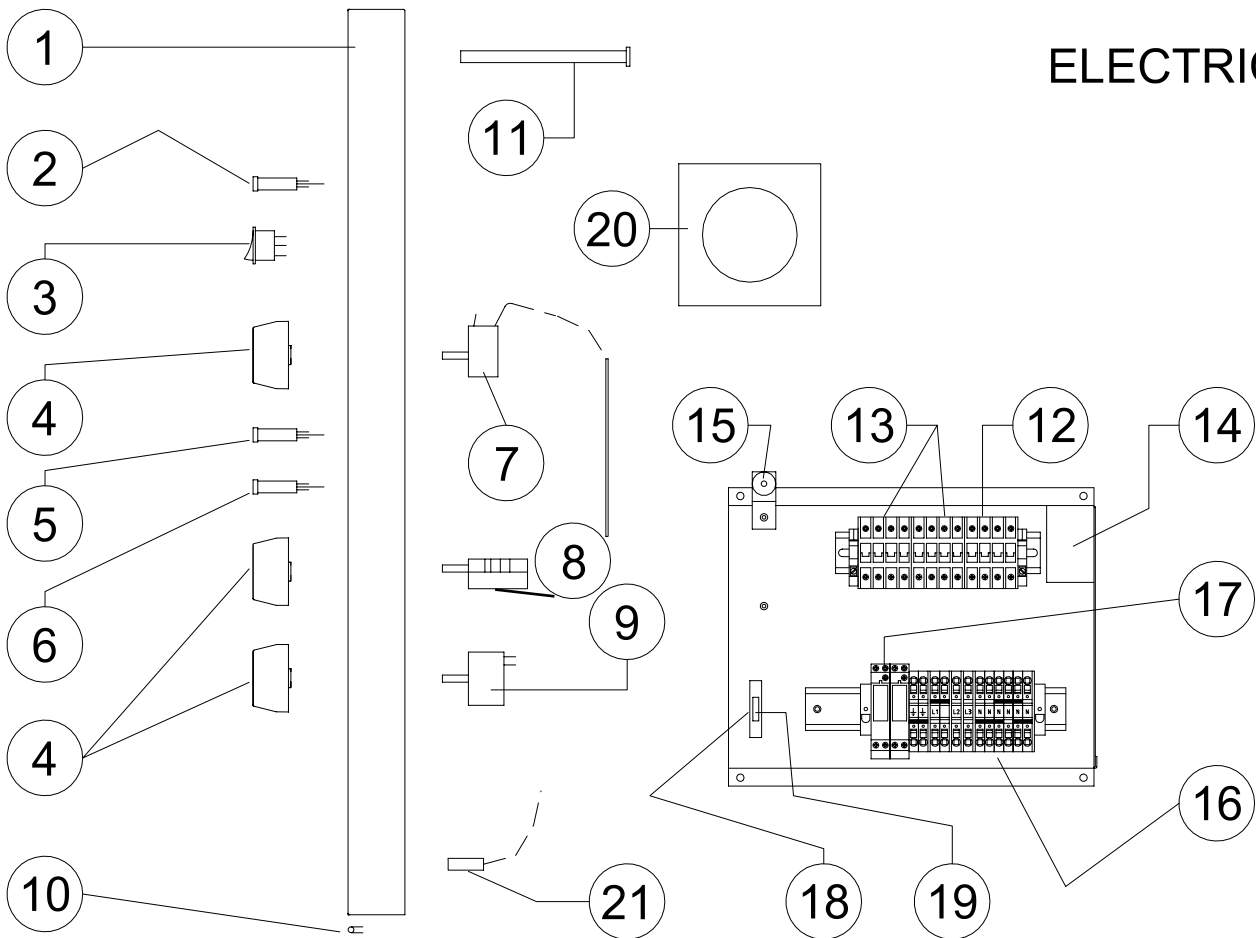

# DOOR FITMENTS

Item	Description	E4069EL Spares No.	E4109EL Spares No.
1.	Outer Door Panel Assembly	735400640	735400645
2.	Glass Seal	735400650	735400650
3.	Outer Door Glass	735400660	735400665
4.	Link Bar	735400670	735400675
5.	Roller Pin	735400680	735400680
6.	Inner Door Assembly	735400690	735400695
7.		735400700	735400705
8.	Door Seal	735400710	735400715
9.	Nylon Washer	735400720	735400720
10.	Gasket - Outer	735400730	735400730
11.	Gasket - Inner	735400740	735400740
12.	Glass Screw	735400750	735400750
13.	Glass Spring	735400760	735400765
14.	Drip Tray Spring	735400770	735400770
15.	Door Handle	735400780	735400780
16.	Top Door Hinge	735400790	735400790
17.	Bottom Door Hinge	735400800	735400800
18.	Keeper Mounting Plate	735400810	735400810
19.	Door Keeper	735400820	735400820
20.	Door Drip Tray	735400830	735400830

# ELECTRICS

Item	Description	E4069EL Spares No.	E4109EL Spares No.
1.	Control Panel Assembly	735400170	735400175
2.	Neon Indicator (Red)	735400180	735400180
3.	Cool/Heat Switch	735400190	735400190
4.	Control Knob	735400200	735400200
5.	Neon Indicator (Amber)	735400210	735400210
6.	Neon Indicator (Clear)	735400220	735400220
7.	Operating Thermostat	735400230	735400230
8.	Mode Selector Switch	735400240	735400240
9.	Timer	735400250	735400250
10.	Control Panel Hinge	735400260	735400260
11.	Securing Pin	735400270	735400270
12.	Safety Contactor	735400280	735400280
13.	Boiler/Oven Contactor	735400290	735400290
14.	Water Level Switch	735400300	735400300
15.	Buzzer	735400310	735400310
16.	Terminal Block Assembly	735400320	735400320
17.	Relay	735400330	735400330
18.	Fuse Holder	735400340	735400340
19.	Fuse	735400350	735400350
20.	Cooling Fan	735400360	735400360
21.	Reed Switch	735400370	735400370