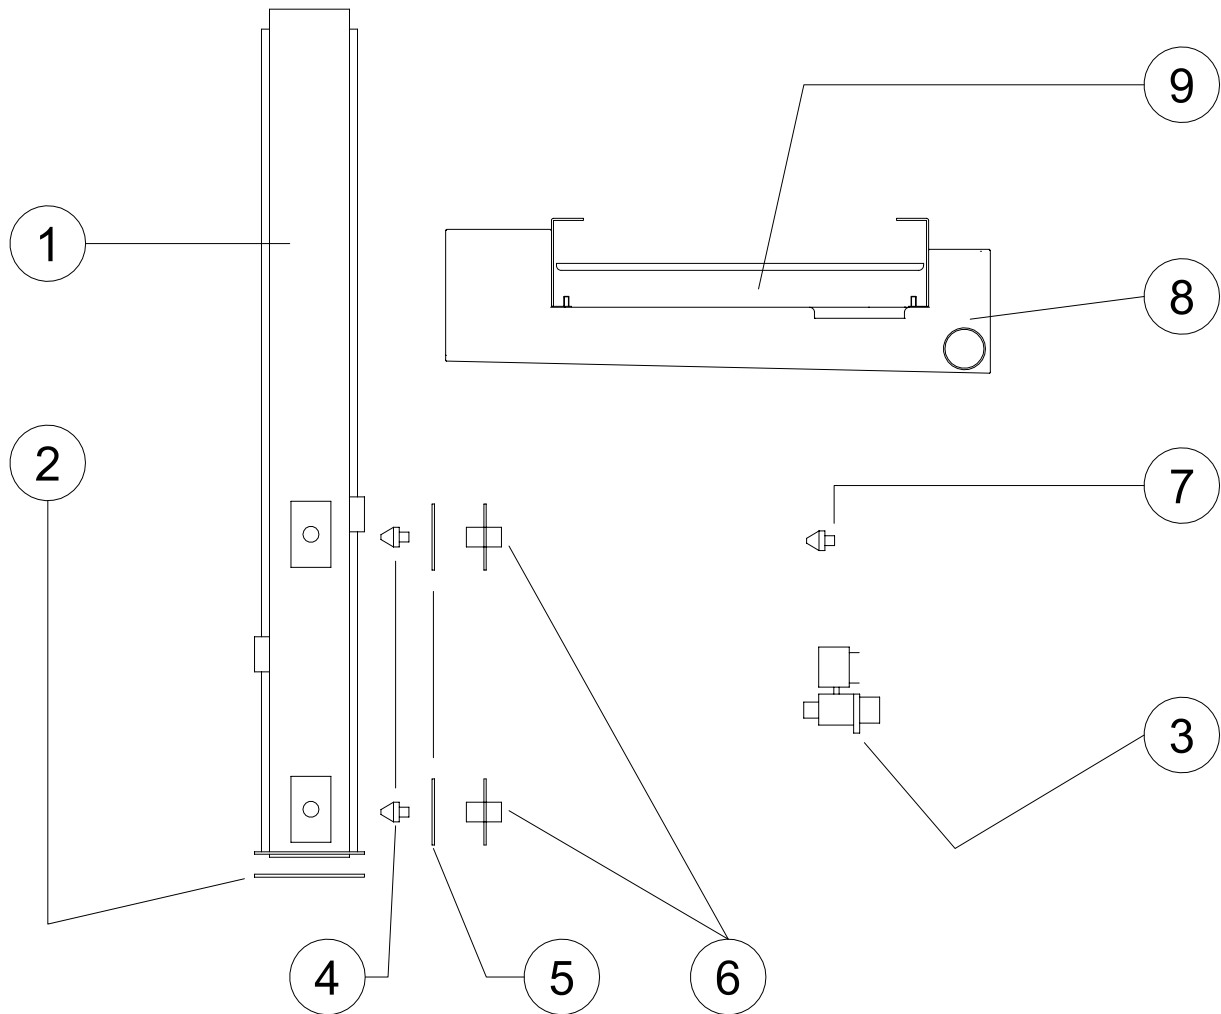

# DOOR FITMENTS

Item	Description	E4069EL Spares No.	E4109EL Spares No.
1.	Outer Door Panel Assembly	735400640	735400645
2.	Glass Seal	735400650	735400650
3.	Outer Door Glass	735400660	735400665
4.	Link Bar	735400670	735400675
5.	Roller Pin	735400680	735400680
6.	Inner Door Assembly	735400690	735400695
7.		735400700	735400705
8.	Door Seal	735400710	735400715
9.	Nylon Washer	735400720	735400720
10.	Gasket - Outer	735400730	735400730
11.	Gasket - Inner	735400740	735400740
12.	Glass Screw	735400750	735400750
13.	Glass Spring	735400760	735400765
14.	Drip Tray Spring	735400770	735400770
15.	Door Handle	735400780	735400780
16.	Top Door Hinge	735400790	735400790
17.	Bottom Door Hinge	735400800	735400800
18.	Keeper Mounting Plate	735400810	735400810
19.	Door Keeper	735400820	735400820
20.	Door Drip Tray	735400830	735400830

# OVEN FITMENTS

Item	Description	E4069EL Spares No.	E4109EL Spares No.
1.	Condenser Tube	735400080	735400085
2.	Condenser Tube Gasket	735400090	735400090
3.	Water Solenoid Valve	735400100	735400100
4.	Injector for Condenser Spray	735400110	735400110
5.	Gasket for Condenser Spray	735400120	735400120
6.	Plate for Condenser Spray	735400130	735400130
7.	Injector for Drain Pipe Spray	735400140	735400140
8.	Tundish	735400150	735400150
9.	Cover Plate for Tundish	735400160	735400160