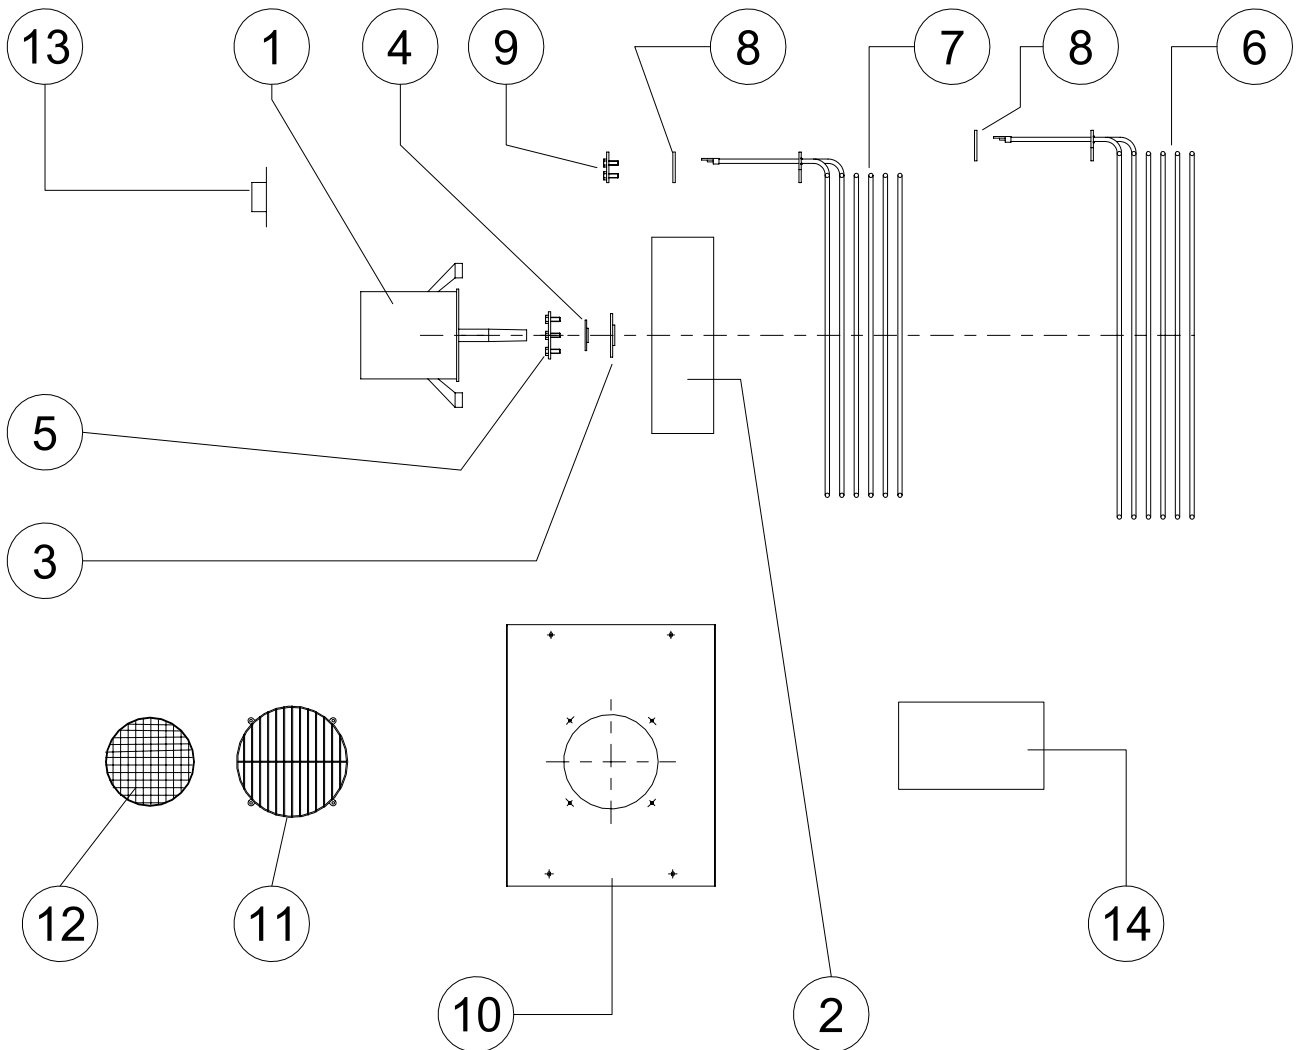

OVEN FITMENTS

Item	Description	E4069EL Spares No.	E4109EL Spares No.
1.	Fan Motor c/w Capacitor	735400510	735400510
2.	Fan Impellor	735400515	735400515
3.	Fan Shaft Seal Housing	735400520	735400520
4.	Fan Shaft Seal	735400530	735400530
5.	Fan Seal Backing Plate	735400540	735400540
6.	Oven Element - Outer	-	735400550
7.	Oven Element - Inner	735400560	735400560
8.	Gasket for Oven Element	735400570	735400570
9.	Backing Plate for Element	735400580	735400580
10.	Back Baffle	735400590	735400595
11.	Fan Guard	735400600	735400600
12.	Oven Filter	735400610	735400610
13.	Safety Thermostat for Oven	735400620	735400620
14.	Gasket for Light Cover