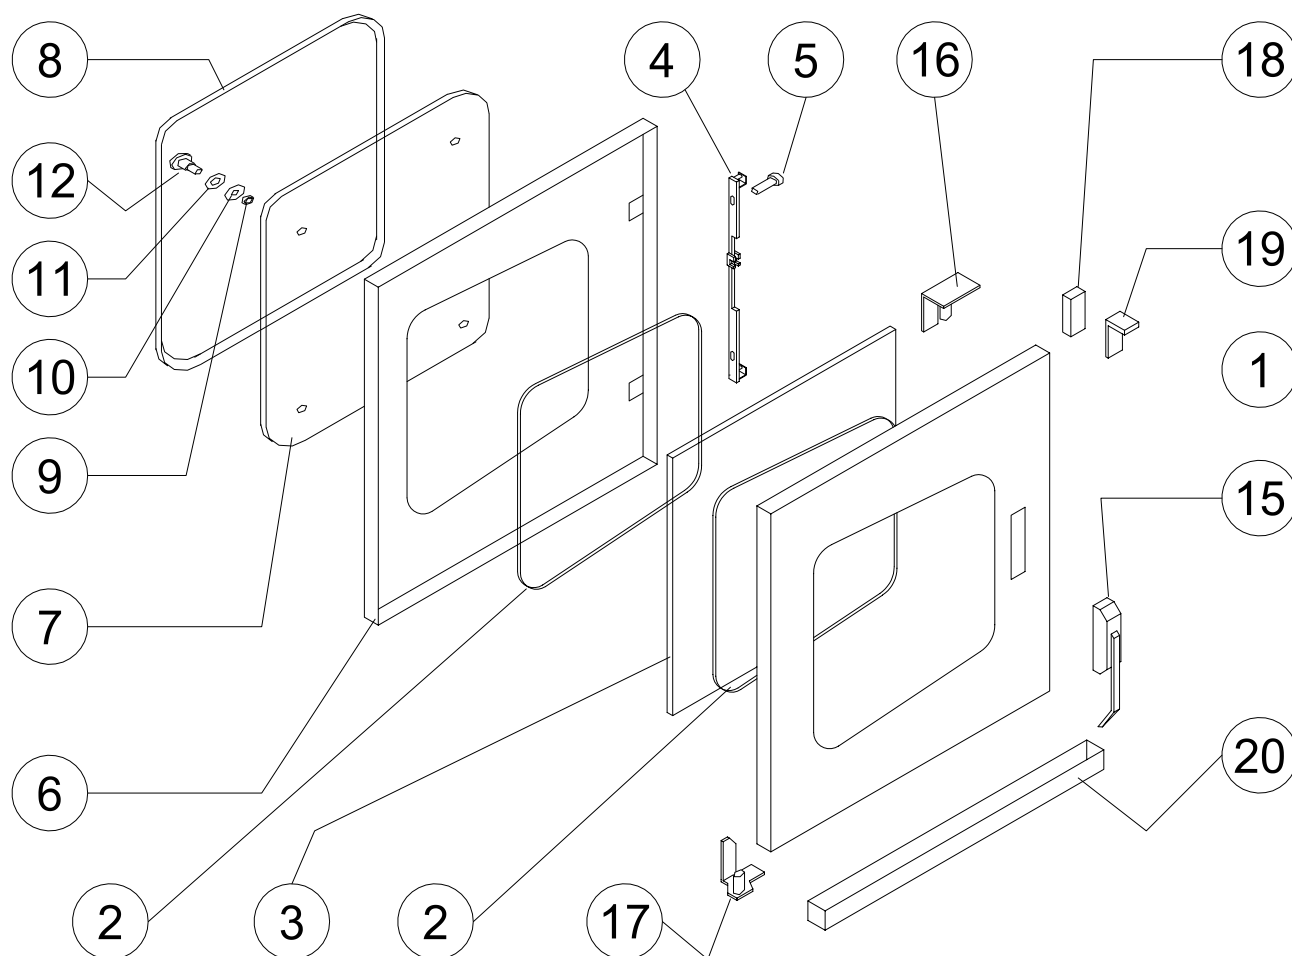

# DOOR FITMENTS

Item	Description	E4069EL Spares No.	E4109EL Spares No.
1.	Outer Door Panel Assembly	735400640	735400645
2.	Glass Seal	735400650	735400650
3.	Outer Door Glass	735400660	735400665
4.	Link Bar	735400670	735400675
5.	Roller Pin	735400680	735400680
6.	Inner Door Assembly	735400690	735400695
7.		735400700	735400705
8.	Door Seal	735400710	735400715
9.	Nylon Washer	735400720	735400720
10.	Gasket - Outer	735400730	735400730
11.	Gasket - Inner	735400740	735400740
12.	Glass Screw	735400750	735400750
13.	Glass Spring	735400760	735400765
14.	Drip Tray Spring	735400770	735400770
15.	Door Handle	735400780	735400780
16.	Top Door Hinge	735400790	735400790
17.	Bottom Door Hinge	735400800	735400800
18.	Keeper Mounting Plate	735400810	735400810
19.	Door Keeper	735400820	735400820
20.	Door Drip Tray	735400830	735400830