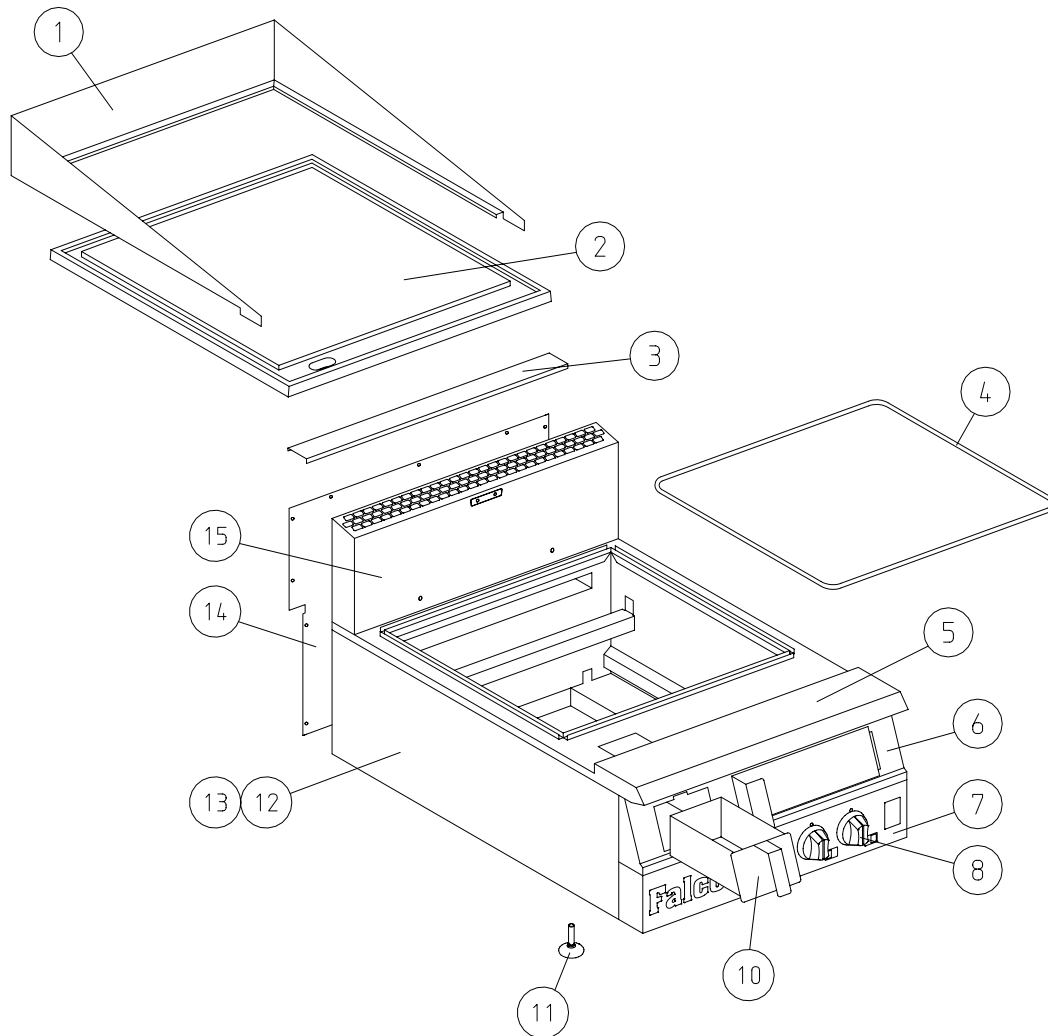

G2641 Cast Griddle

Fitments

Item	Spares No.	Description
1.	535800015	Splash guard
2.	535800017	Griddle plate
3.	535800016	Capping channel
4.	535800002	Rope seal
5.	535800003	Hob assembly
6.	535820007	Upper front facia assembly
7.	535820008	Lower front facia
8.	535820009	Control knob
9.	535820012	Magnetic door catch (not shown)

Item	Spares No.	Description
10.	535820011	Fat jug assembly
11.	535820013	Adjustable foot
12.	535820015	Outer side panel - LH
13.	535820016	Outer side panel - RH
14.	535800005	Outer back panel
15.	535800006	Flue panel

G2641 Cast Griddle

Controls

Item	Spares No.	Description
16.	535800018	Burner injector (natural gas)
17.	535820020	Injector holder (propane gas)
18.	535800019	Amal jet (propane gas)
19.	535820022	Pilot burner
20.	535820023	Pilot jet (natural gas)
21.	535820024	Pilot jet (propane gas)
22.	535820025	Thermocouple
23.	535820026	Gas governor (natural gas)
24.	535820027	Burner

Item	Spares No.	Description
25.	535820028	Burner aeration shroud
26.	535820029	Float rail assembly
27.	535820030	Pressure test nipple (not shown)
28.	535800020	Gas control valve (natural gas)
29.	535800020	Gas control valve (propane gas)
30.	535820033	RH Burner pipe (tap to elbow)
31.	535800021	RH Burner pipe (elbow to burner)
32.	535800022	LH burner pipe
33.	535800023	RH pilot pipe
34.	535800024	LH pilot pipe