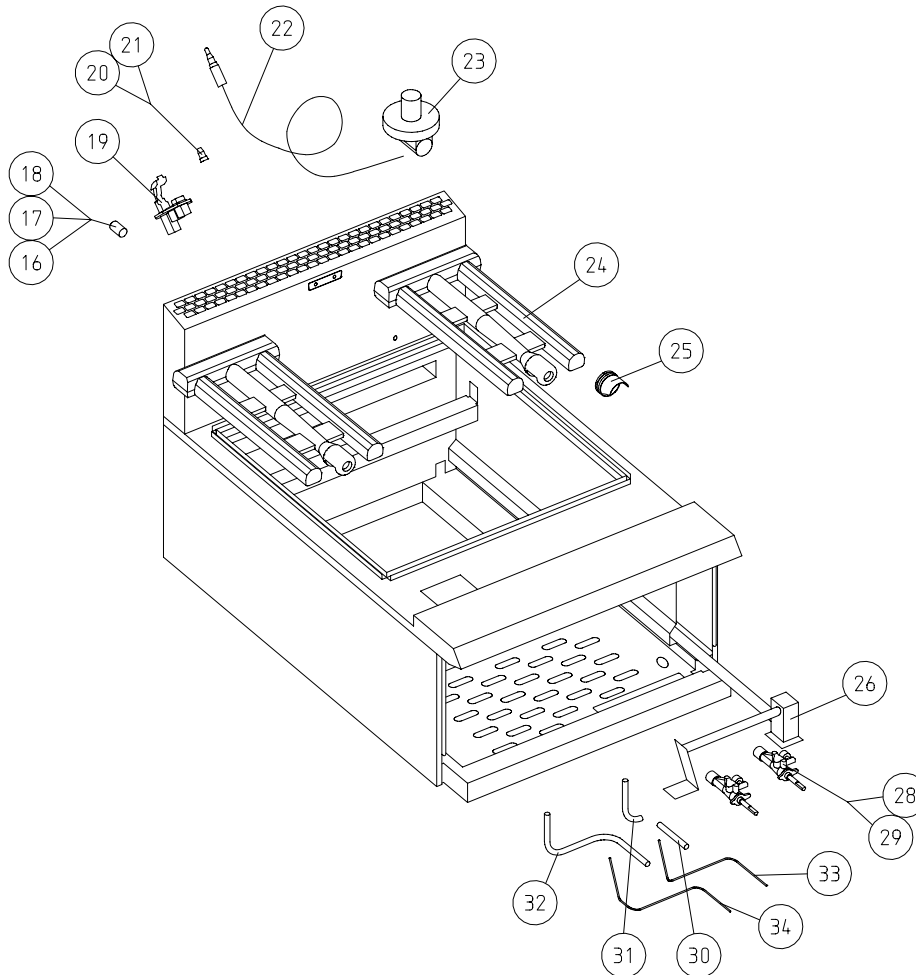

G2641 Cast Griddle

Fitments

Item	Spares No.	Description
1.	535800015	Splash guard
2.	535800017	Griddle plate
3.	535800016	Capping channel
4.	535800002	Rope seal
5.	535800003	Hob assembly
6.	535820007	Upper front facia assembly
7.	535820008	Lower front facia
8.	535820009	Control knob
9.	535820012	Magnetic door catch (not shown)

Item	Spares No.	Description
10.	535820011	Fat jug assembly
11.	535820013	Adjustable foot
12.	535820015	Outer side panel - LH
13.	535820016	Outer side panel - RH
14.	535800005	Outer back panel
15.	535800006	Flue panel

G2641 Cast Griddle

Controls

Item	Spares No.	Description
16.	535800018	Burner injector (natural gas)
17.	535820020	Injector holder (propane gas)
18.	535800019	Amal jet (propane gas)
19.	535820022	Pilot burner
20.	535820023	Pilot jet (natural gas)
21.	535820024	Pilot jet (propane gas)
22.	535820025	Thermocouple
23.	535820026	Gas governor (natural gas)
24.	535820027	Burner

Item	Spares No.	Description
25.	535820028	Burner aeration shroud
26.	535820029	Float rail assembly
27.	535820030	Pressure test nipple (not shown)
28.	535800020	Gas control valve (natural gas)
29.	535800020	Gas control valve (propane gas)
30.	535820033	RH Burner pipe (tap to elbow)
31.	535800021	RH Burner pipe (elbow to burner)
32.	535800022	LH burner pipe
33.	535800023	RH pilot pipe
34.	535800024	LH pilot pipe