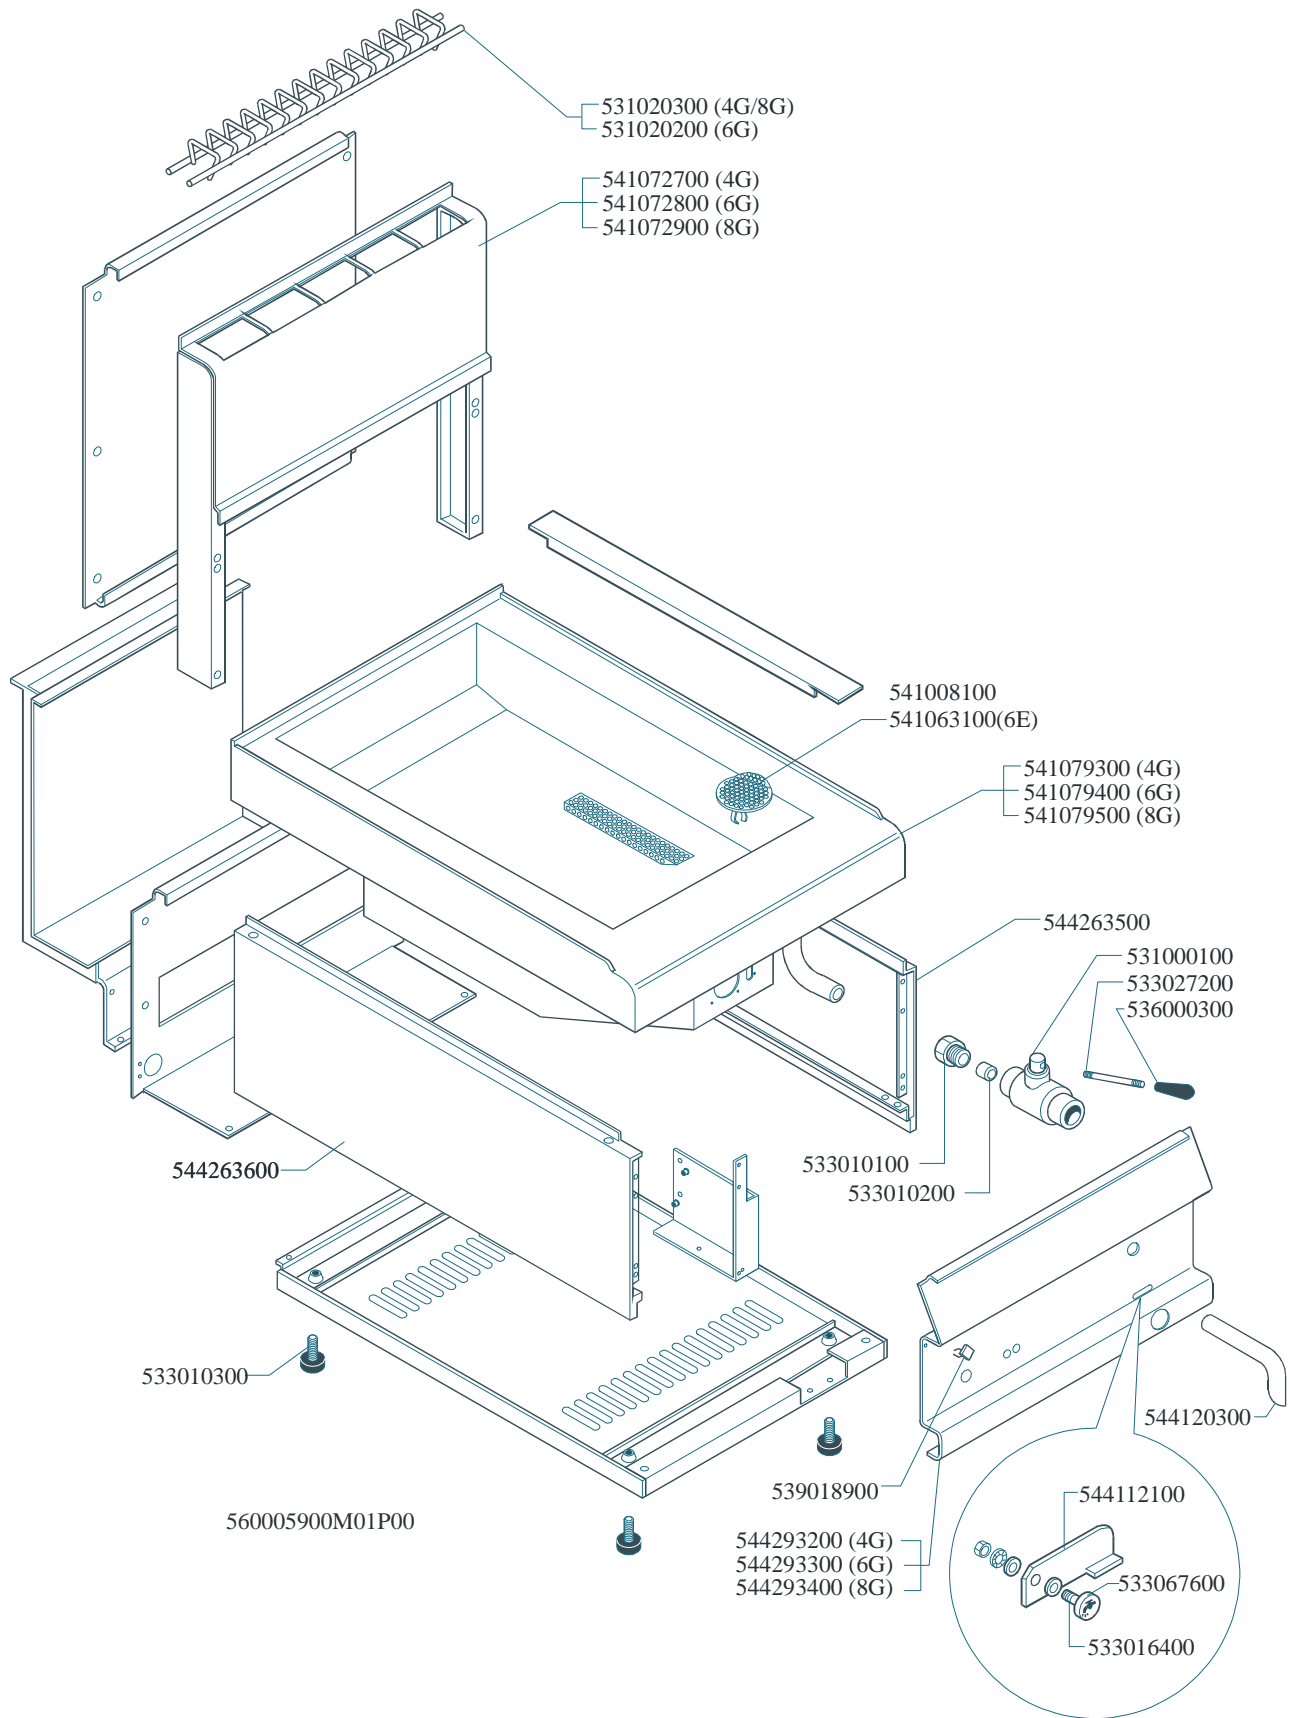

MAGIC PROF 65
GAS / GAS / GAS / GAZ

BM-4G BM-6G BM-8G