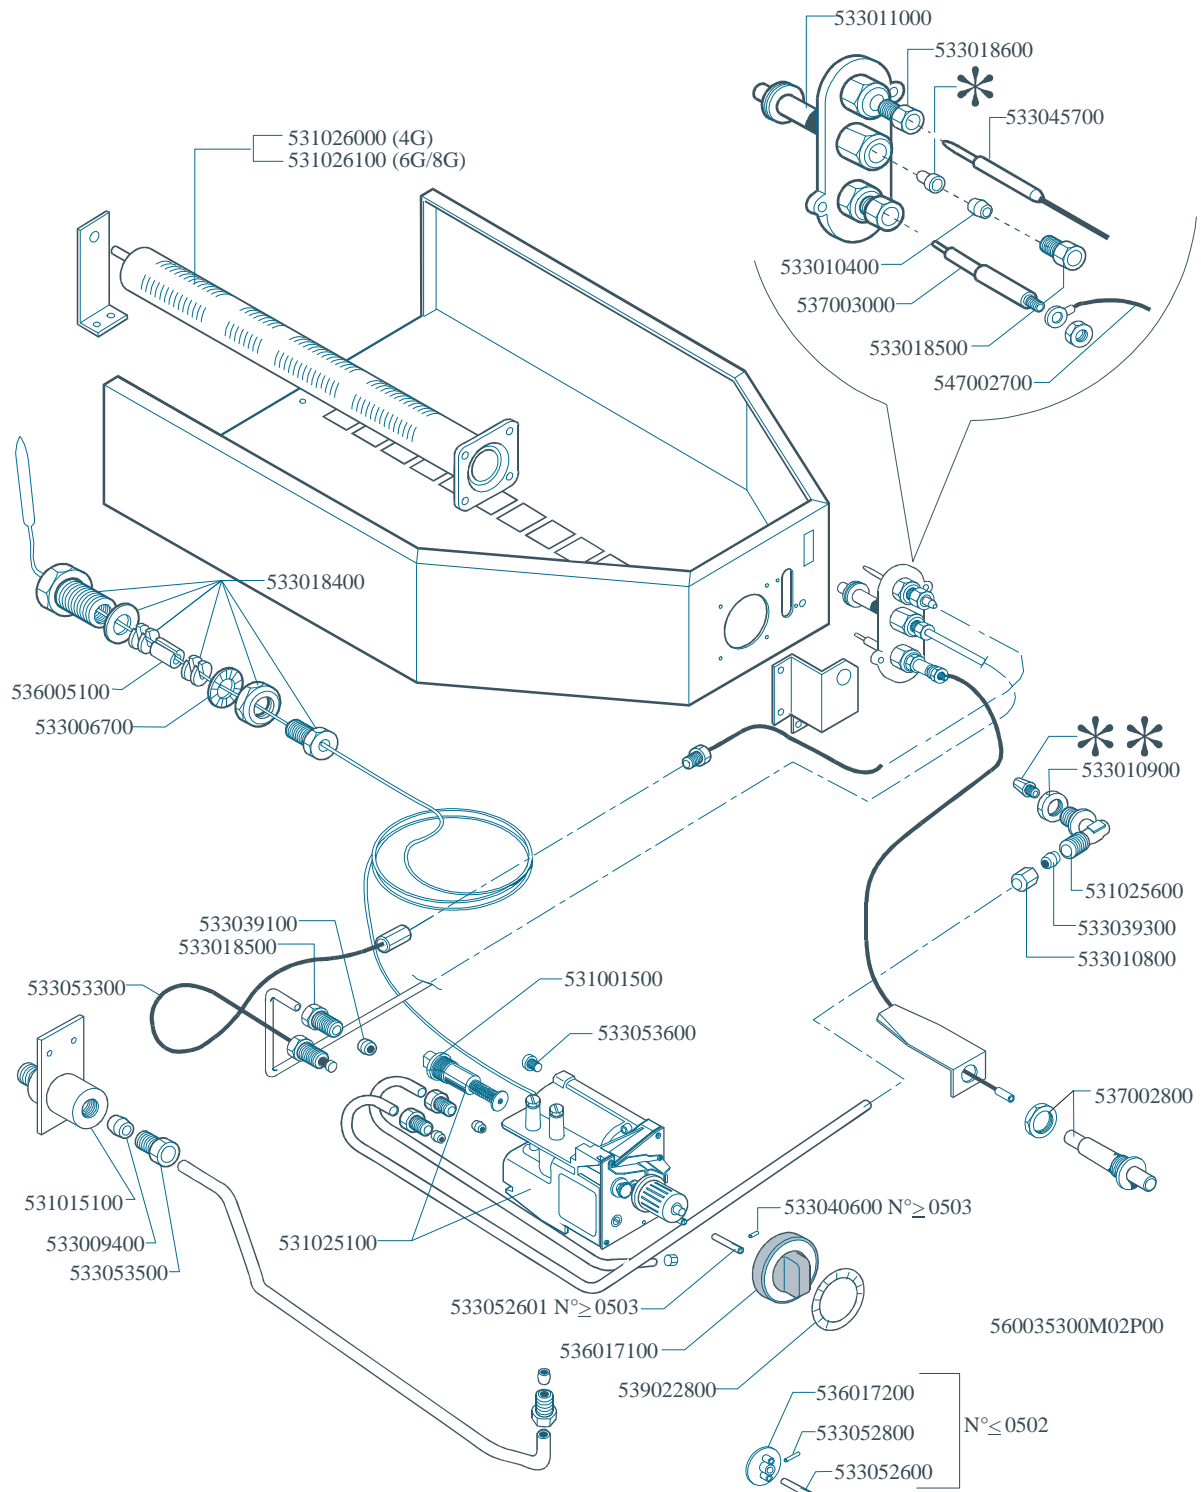

MAGIC PROF 65

GAS / GAS / GAS / GAZ

BM-4G BM-6G BM-8G

	*	BM-4G **	BM-6G **	BM-8G **
G30- 28+30mbar G31- 37mbar	533020200	533032601	533047100	533030600
G30- 50mbar	533020200	533033000	533032601	533019300
G20- 20mbar G25- 25mbar	533020400	533056600	533047200	533044000
G25- 20mbar	533020400	533046200	533046600	533055100
G25- 25mbar NL	533020400	533046100	533031401	533055000