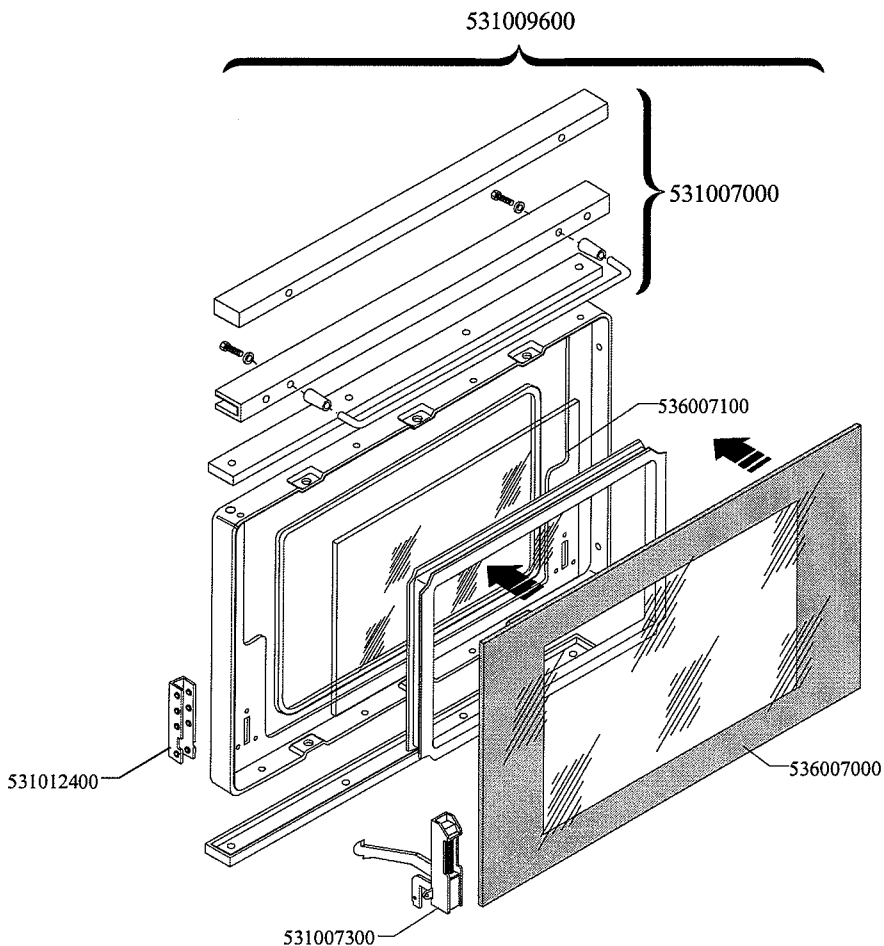

SNACK 60 CUCINE / SNACK 60 RANGES / SNACK 60 HERDE / SNACK 60
CUISINIERS

CF-10EM/6 CF-10ET/6

SNACK 60 CUCINE / SNACK 60 RANGES / SNACK 60 HERDE / SNACK 60 CUISINIÈRES

CF-10EM/6 CF-10ET/6

	1	2
Vedi Pagina See Page Siehe Seite Voir Page Ver Pàgina	92	95

Page	Pos	Code	Description
001		544044300	SIDE 1000 RANGE
001		531008100	ADJUSTABLE LEG H9 CHROME
001		536012000	HEXAGONAL LOCK NUT PG-21
001		537014000	CABLE SECURING CLAMP PG-21
001		537007700	TERMINAL BLOCK THREEPHASE 40A
002		541027000	NEUTRAL SPACER 1000
002		537002200	ELECTRICAL PLATE D.180 W1500 V230
002		537002100	ELECTRICAL PLATE D.145 W1000 V230
002		544036800	UPPER PLATE CF-10E/6
002		537000300	COMMUTATOR 7 POSITIONS S.49 16A
002		544036700	CONTROL PANEL FOR CF-10ET 6 PLATES
002		536002100	KNOB 7 POSITIONS SNACK
002		537014100	WHITE WARNING LIGHT 250V
003		537014100	WHITE WARNING LIGHT 250V
003		537014200	GREEN WARNING LIGHT 250V
003		537006100	OVEN THERMOSTAT CF-62/8/10
003		537005700	OVEN COMMUTATOR CF-8/10 EL.
003		537015600	BIPOLAR SWITCH
003		536002800	ELECTRIC OVEN KNOB CF-8/10
003		537006200	UPPER OVEN HEATING EL.1000+2000W
003		537006300	LOWER OVEN HEATING EL.W1750 230CF8/
003		534009100	GRILL PROTECTION CF-8/10
003		536011300	OVEN GASKET CF-8/10
003		531006700	OVEN GRID FOR CF-8/10
003		534002200	OVEN DRIPPING-PAN CF-8/10
003		531013600	SIDE GRID FOR MAXI/VENTILATED OVEN
003		537007900	OVEN BULB-SOCKET
003		537005400	OVEN BULB 15W 300°C
004		531012700	STAINLESS STEEL OVEN DOOR CF-8/10
004		531007900	STAINLESS STEEL DOOR WHEEL HOLDER
004		531008200	STAINLESS STEEL DOOR HINGE CF-8/10
004		544074700	STAINLESS STEEL OVEN DOOR PANEL
004		541025200	STAINLESS STEEL OVEN DOOR HANDLE
004		531009600	COMPLETE GLASS OVEN DOOR
004		531007000	OVEN GLASS DOOR HANDLE CF-8/10
004		536007100	INTERNAL GLASS OVEN DOOR CF-8/10
004		536007000	EXTERNAL GLASS OVEN DOOR CF8/10
004		531012400	GLASS DOOR WHEEL HOLDER CF-8/10
004		531007300	GLASS DOOR HINGE CF-8/10