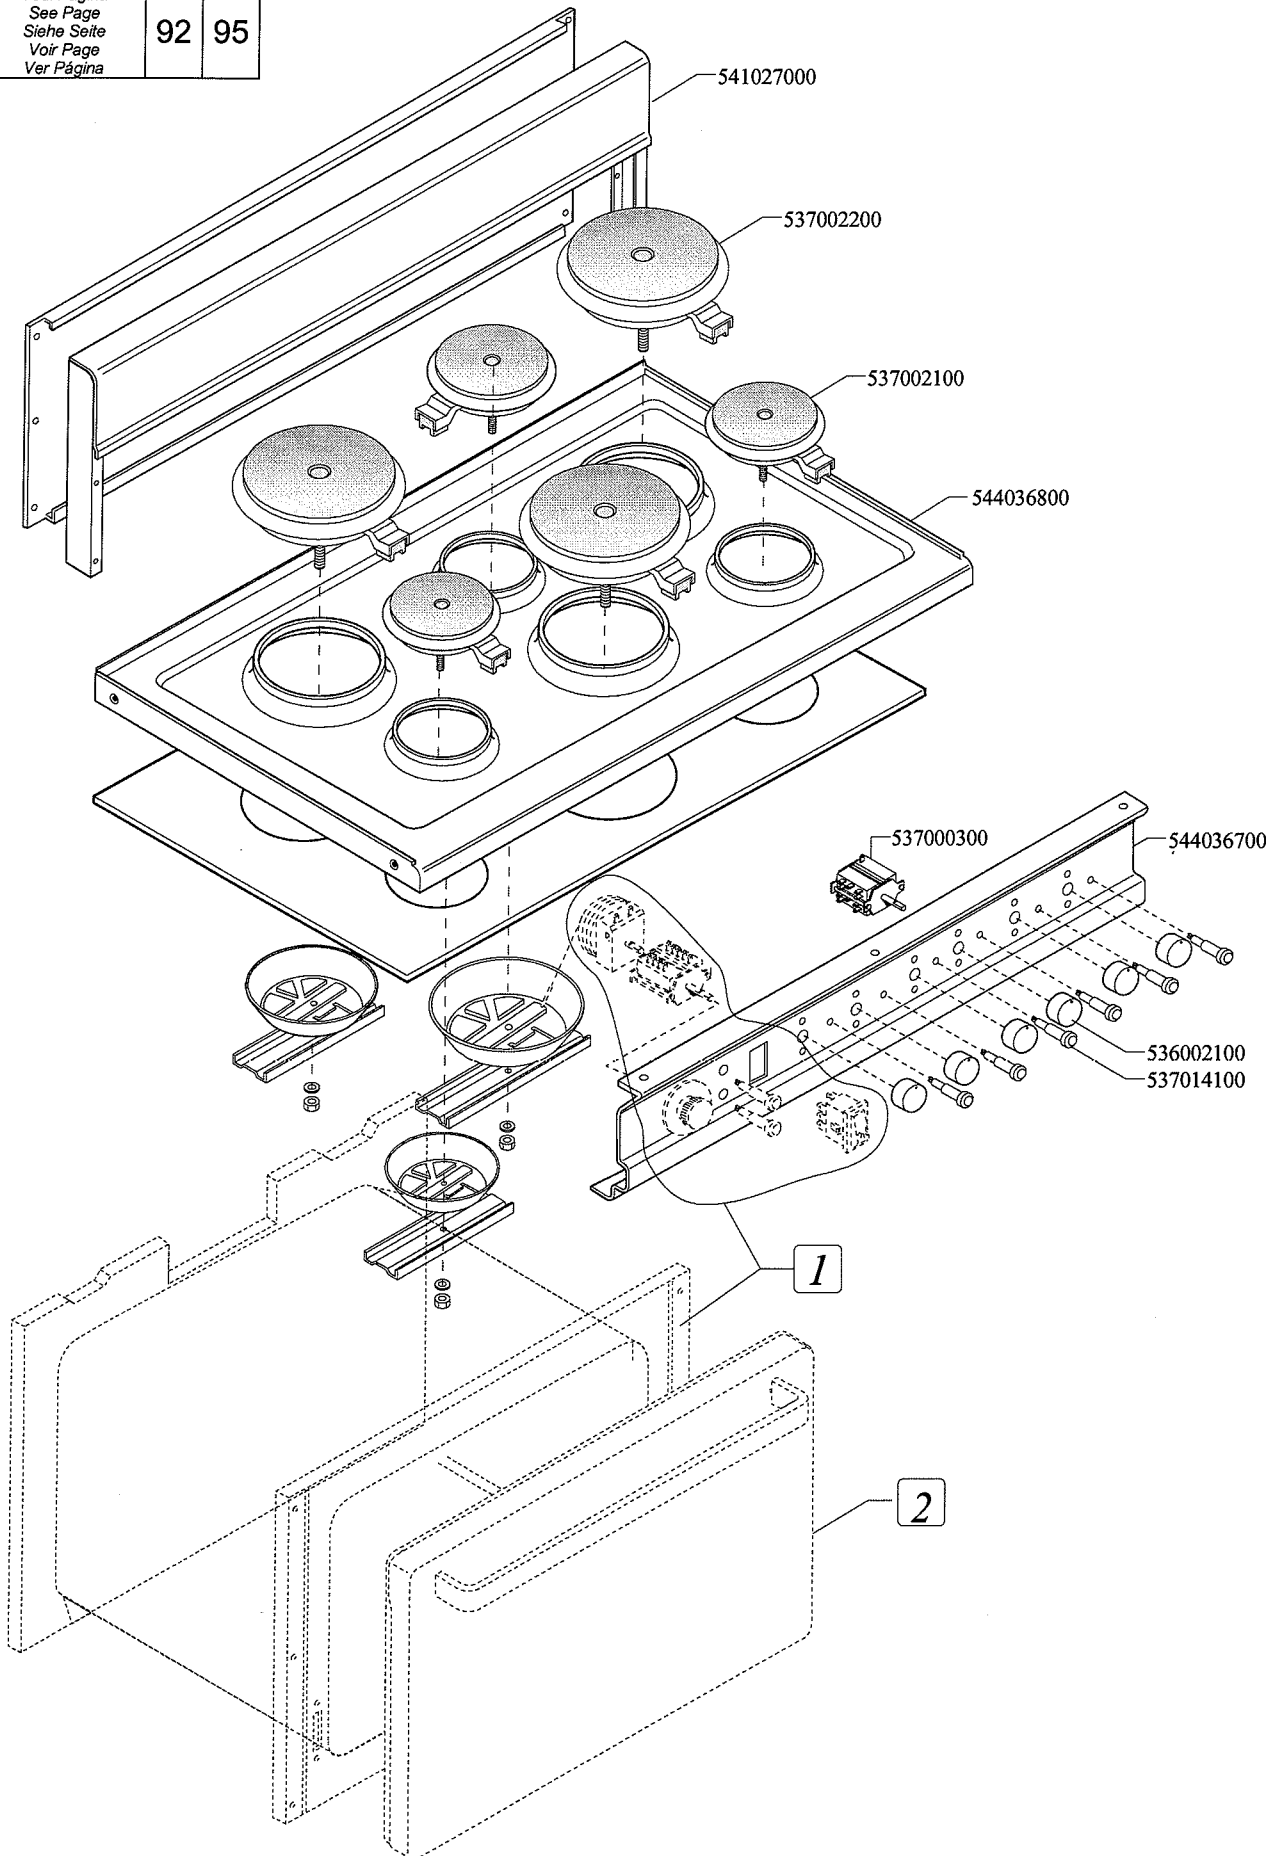

SNACK 60 CUCINE / SNACK 60 RANGES / SNACK 60 HERDE / SNACK 60
CUISINIERS

CF-10EM/6 CF-10ET/6

SNACK 60 CUCINE / SNACK 60 RANGES / SNACK 60 HERDE / SNACK 60 CUISINIÈRES

CF-10EM/6 CF-10ET/6

	1	2
Vedi Pagina See Page Siehe Seite Voir Page Ver Pàgina	92	95

Page	Pos	Code	Description
001		544044300	SIDE 1000 RANGE
001		531008100	ADJUSTABLE LEG H9 CHROME
001		536012000	HEXAGONAL LOCK NUT PG-21
001		537014000	CABLE SECURING CLAMP PG-21
001		537007700	TERMINAL BLOCK THREEPHASE 40A
002		541027000	NEUTRAL SPACER 1000
002		537002200	ELECTRICAL PLATE D.180 W1500 V230
002		537002100	ELECTRICAL PLATE D.145 W1000 V230
002		544036800	UPPER PLATE CF-10E/6
002		537000300	COMMUTATOR 7 POSITIONS S.49 16A
002		544036700	CONTROL PANEL FOR CF-10ET 6 PLATES
002		536002100	KNOB 7 POSITIONS SNACK
002		537014100	WHITE WARNING LIGHT 250V
003		537014100	WHITE WARNING LIGHT 250V
003		537014200	GREEN WARNING LIGHT 250V
003		537006100	OVEN THERMOSTAT CF-62/8/10
003		537005700	OVEN COMMUTATOR CF-8/10 EL.
003		537015600	BIPOLAR SWITCH
003		536002800	ELECTRIC OVEN KNOB CF-8/10
003		537006200	UPPER OVEN HEATING EL.1000+2000W
003		537006300	LOWER OVEN HEATING EL.W1750 230CF8/
003		534009100	GRILL PROTECTION CF-8/10
003		536011300	OVEN GASKET CF-8/10
003		531006700	OVEN GRID FOR CF-8/10
003		534002200	OVEN DRIPPING-PAN CF-8/10
003		531013600	SIDE GRID FOR MAXI/VENTILATED OVEN
003		537007900	OVEN BULB-SOCKET
003		537005400	OVEN BULB 15W 300°C
004		531012700	STAINLESS STEEL OVEN DOOR CF-8/10
004		531007900	STAINLESS STEEL DOOR WHEEL HOLDER
004		531008200	STAINLESS STEEL DOOR HINGE CF-8/10
004		544074700	STAINLESS STEEL OVEN DOOR PANEL
004		541025200	STAINLESS STEEL OVEN DOOR HANDLE
004		531009600	COMPLETE GLASS OVEN DOOR
004		531007000	OVEN GLASS DOOR HANDLE CF-8/10
004		536007100	INTERNAL GLASS OVEN DOOR CF-8/10
004		536007000	EXTERNAL GLASS OVEN DOOR CF8/10
004		531012400	GLASS DOOR WHEEL HOLDER CF-8/10
004		531007300	GLASS DOOR HINGE CF-8/10