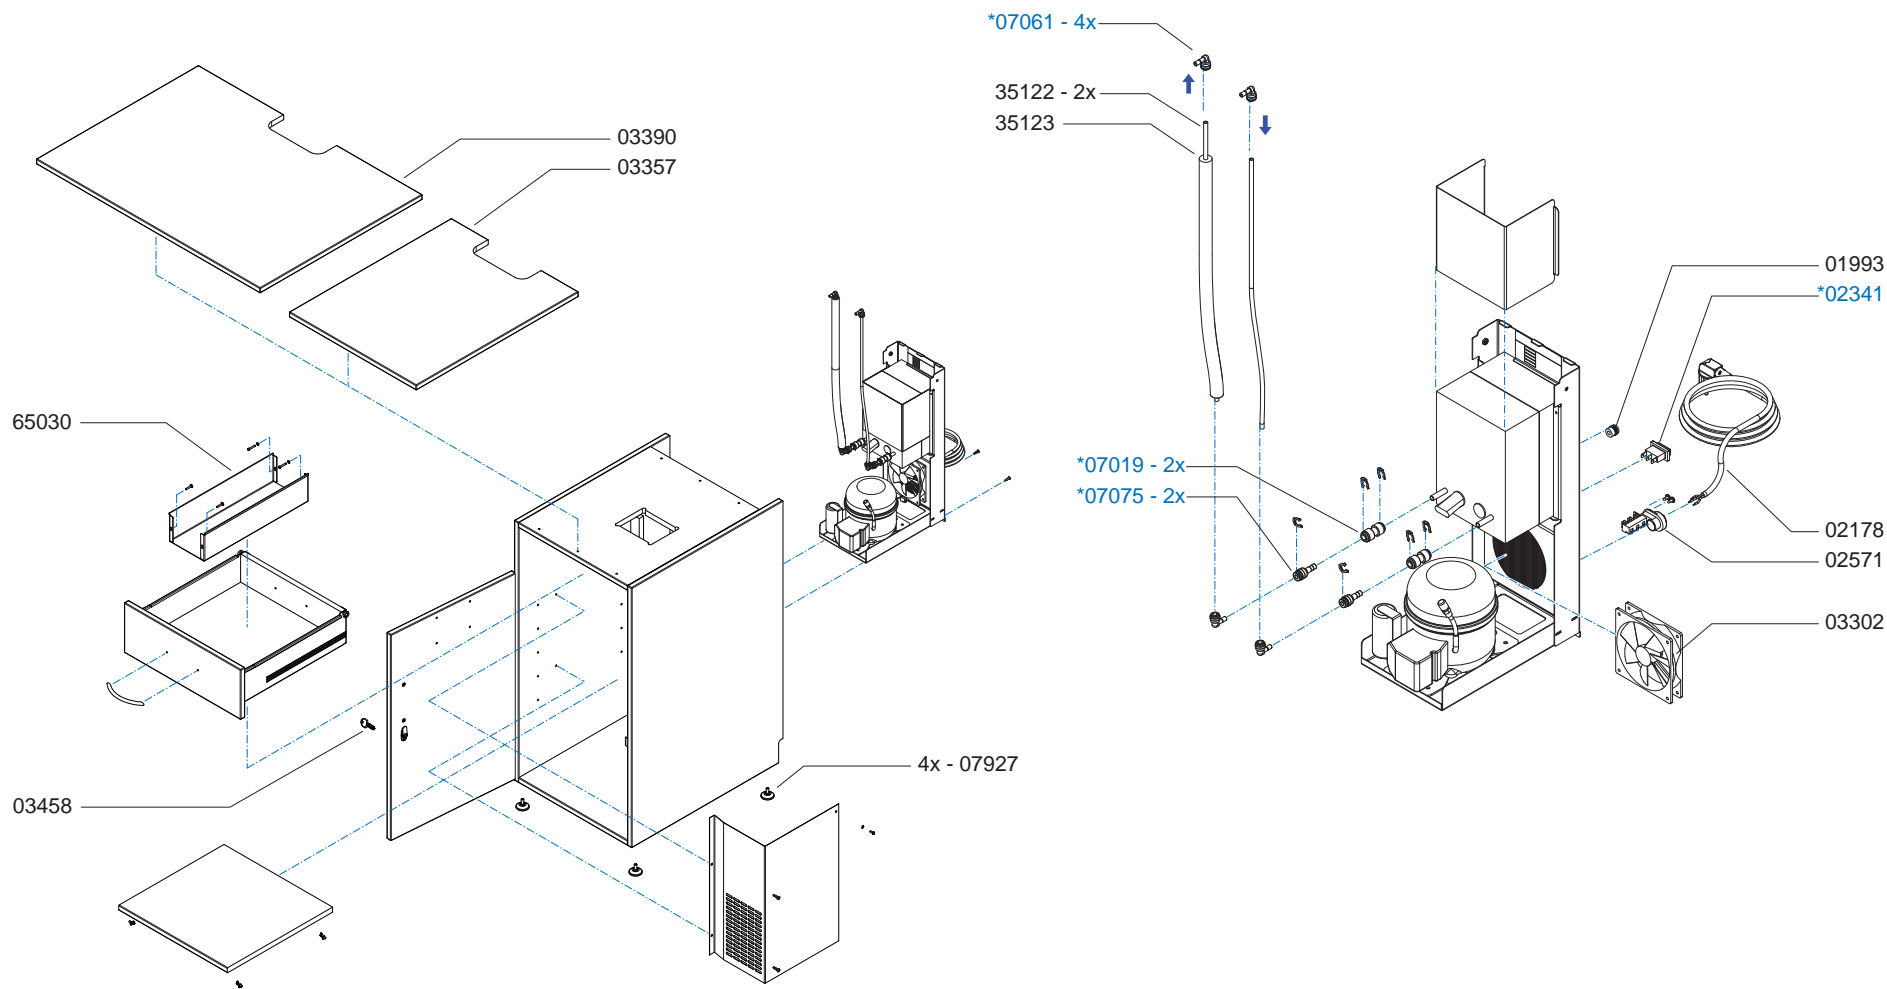

Animo
Premium coffee makers and beverage equipment

Drawer : J.S.

Date : 06-12-07

Checked : *[Signature]*

Drawing nr. : S10776

* Recommended Spare Part

Type : Base Cabinet OptiFresh H&C CPL
 Artikelnummer : 65065