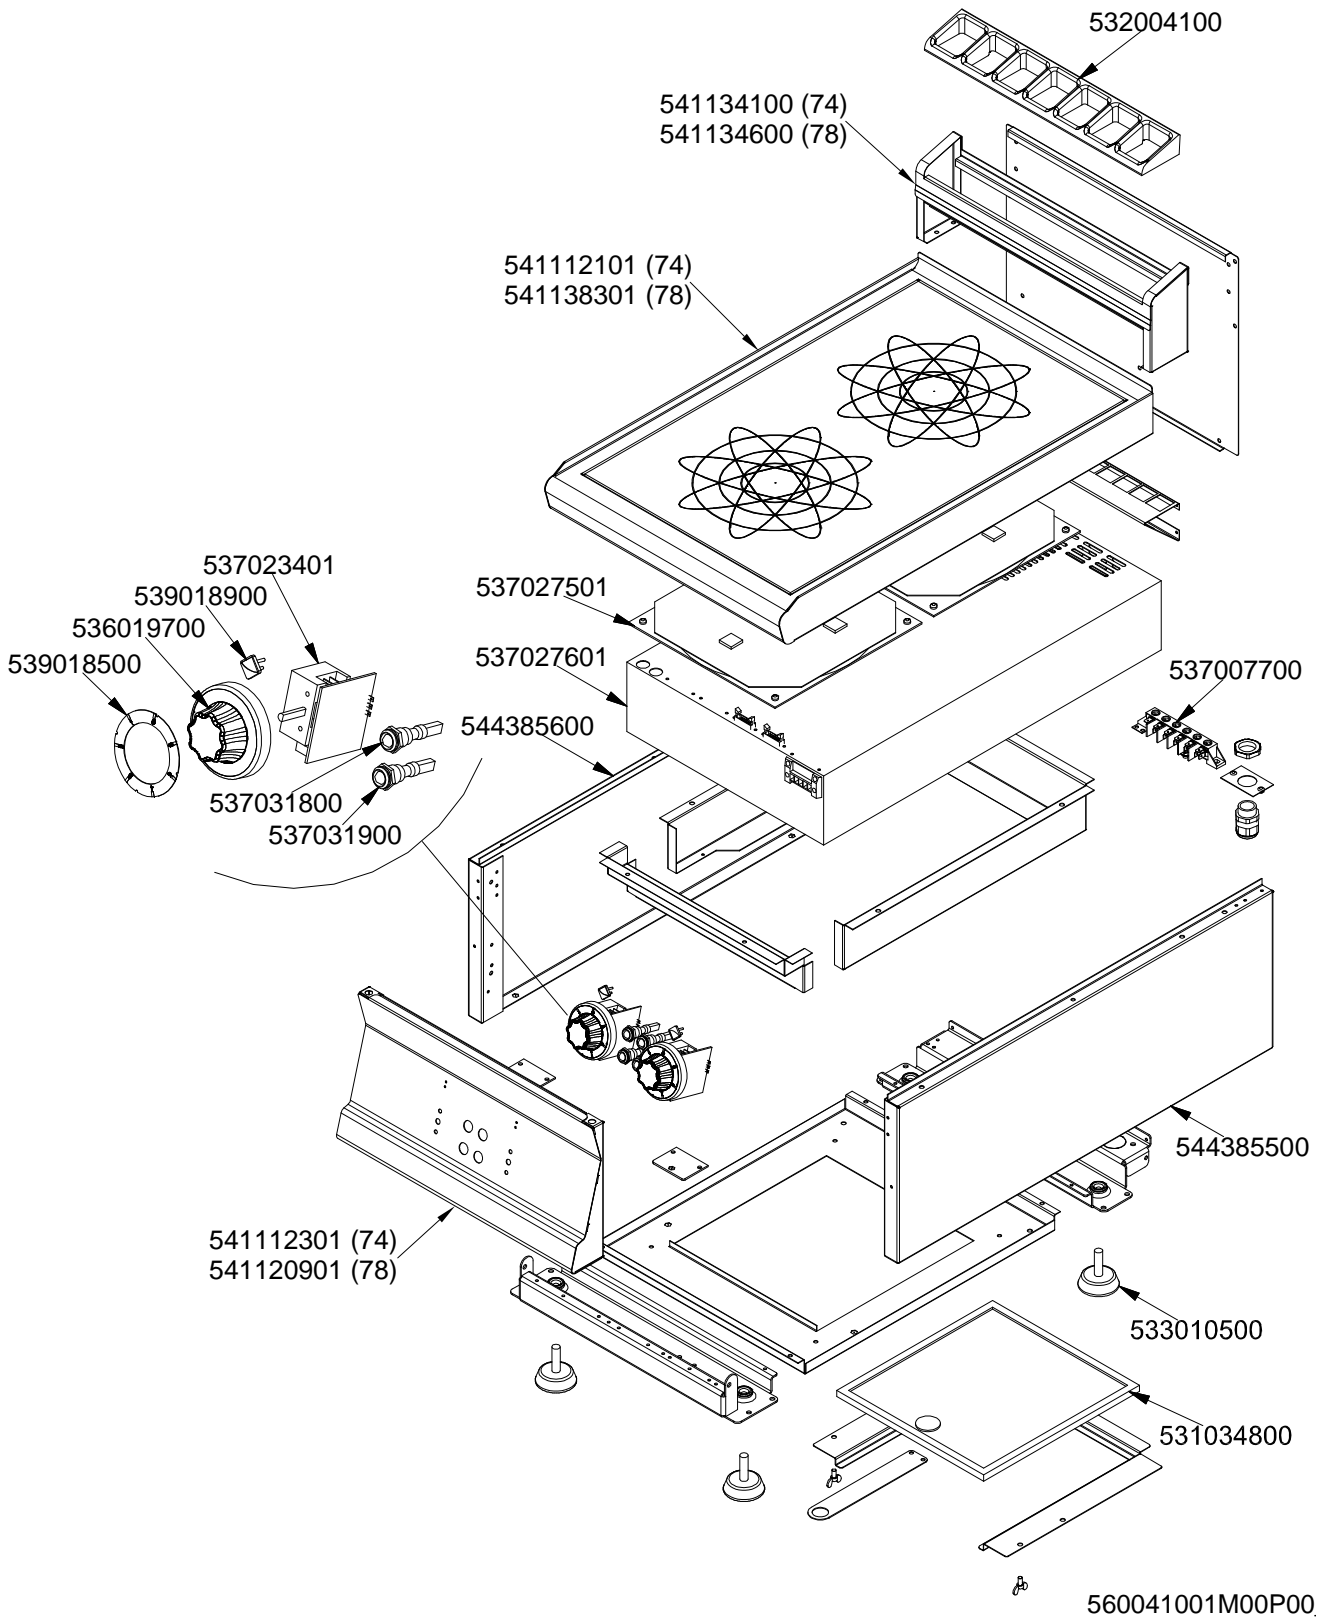

**SUPERLOTUS 70 TOP**  
ELETTRICO / ELECTRIC / ELEKTRO / ELECTRIQUE

PCIT-74ET PCIT-78ET ≥0610

Page	Pos	Code	Description
001		532004100	FLUE GRID L=370 70LINE (RAF)
001		541134600	LOW SPACER 78 2 GRIDS
001		541138301	UPPER PLATE FOR PCI-78E WITH GLASS
001		537023401	COMPLETE CONTROL FOR PCI
001		539018900	INDEX FOR KNOB
001		536019700	BLACK KNOB §70 PIN §6*5
001		539018500	ADHESIVE GRADUATED DISC FOR KNOB
001		537027501	INDUCTION PCI S70/90
001		537027601	GENERATOR PCI
001		544385600	LEFT SIDE OF 70T LINE
001		537031800	GREEN WARNING LIGHT FOR PCI
001		537031900	RED WARNING LIGHT FOR PCI
001		537007700	TERMINAL BLOCK THREEPHASE 40A
001		544385500	RIGHT SIDE OF 70T LINE
001		541120901	CONTROL PANEL PCI-78E * 60+70+90
001		533010500	LEG M10*25 D.40
001		531034800	