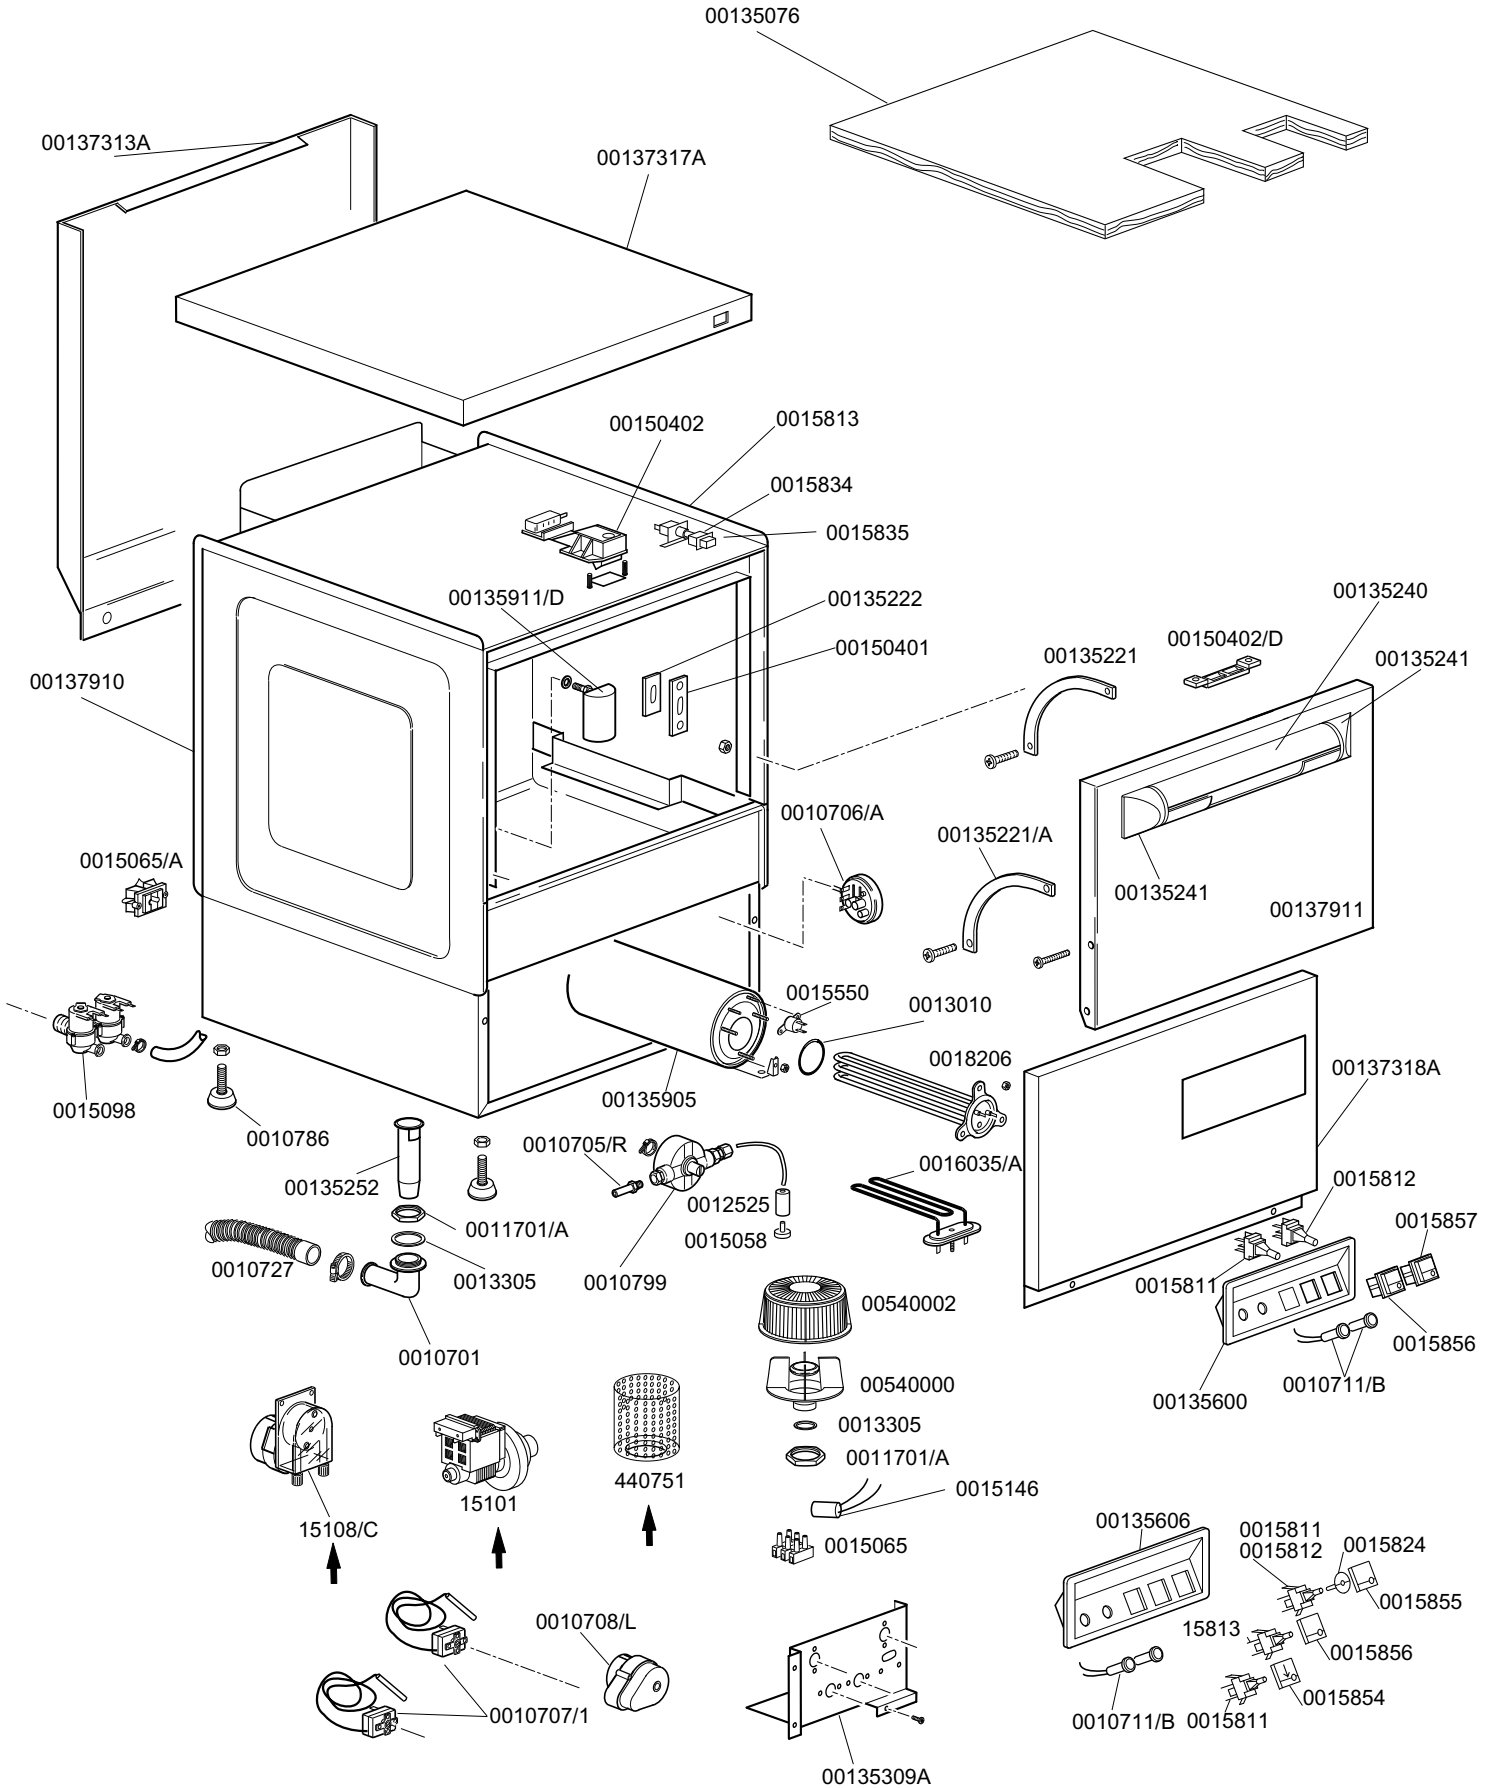

KROMO

**TABLE
KI4110**

**REV
02**

GLASSWASHER K 37

From serial number 99016100

GLASSWASHER K 37

TABLE
KI4110

CODE	DESCRIPTION	CODE	DESCRIPTION
0010701	Drain elbow		
0010705/R	Pipe fitting d. 8		
0010706/A	Pressure switch		
0010707/1	0-90 TR2 thermostat		
0010708/L	Rapid timer 120"		
0010711/B	Fluor pilot lamp		
0010727	1,5m H2O drain liner		
0010786	40 Diam.M10X25 small black foot		
0010799	Shining product dosing device		
0011701/A	Stainless steel nut for floor drain		
0012525	Counter weight for small filter		
0013010	OR heating element gasket		
0013305	Drain elbow gasket		
00135076	Polystyrene coat K 37		
00135221	Right door rod		
00135221/A	Left door rod		
00135222	Beating door		
00135240	Handle door in plastic		
00135241	Ending of handle K		
00135252	Overflow K 37		
00135309A	Support component K 37		
00135600	2+2 instrument panel		
00135606	3+2 instrument panel		
00135905	Complete boiler		
00135911/D	Complete air-trap		
00137313A	Dorsal panel K 37		
00137317A	Lid for K 37		
00137318A	Lower door K 37		
00137910	Complete body K 37		
00137911	Complete door K 37		
00150401	Guide for bent rod		
00150402	Complete brass hook		
00150402/D	Block brass door hook		
0015058	Small shining product suction filter		
0015065	12 poles terminal board		
0015065/A	Cable fastener with screw		
0015098	Double solenoid valve		
0015101	Drain pump		
0015108/C	Electrical dosing device		
0015146	Antijamming filter		
0015550	Conveyor safety thermostat		
0015811	Button fruit 16A bipolar		
0015812	Button fruit 16A		
0015813	Button fruit unip. 16A		
0015824	Green-orange cam		
0015834	Start switch		
0015835	Square start button		
0015854	Switch Q5 drain pump		
0015855	Switch Q5 yellow		
0015857	Switch Q5 green		
0015872	Switch Q7 green		
0016035/A	Short heating element		
0018206	2400W heating element		
00440751	Inox filter for drain pump		
00540000	/A Filter body d. 42		
00540002	Plastic filter for body d. 42		