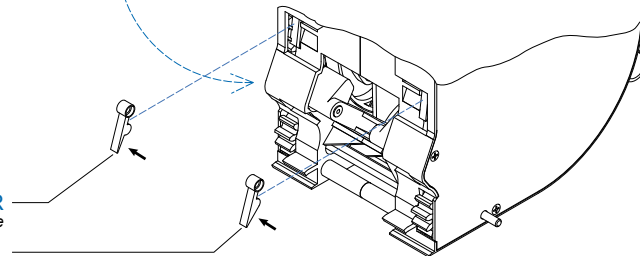

1001389 \*

1001390 \*

1001388

1001386 \*

06346  
 11x 5 L= 370 mm  
 Silicone

1001967 \* R  
 White  
 1001968 \* L  
 Grey

Part of Replacement set 25k - 1001395 \*

\*Recomended Spare Part