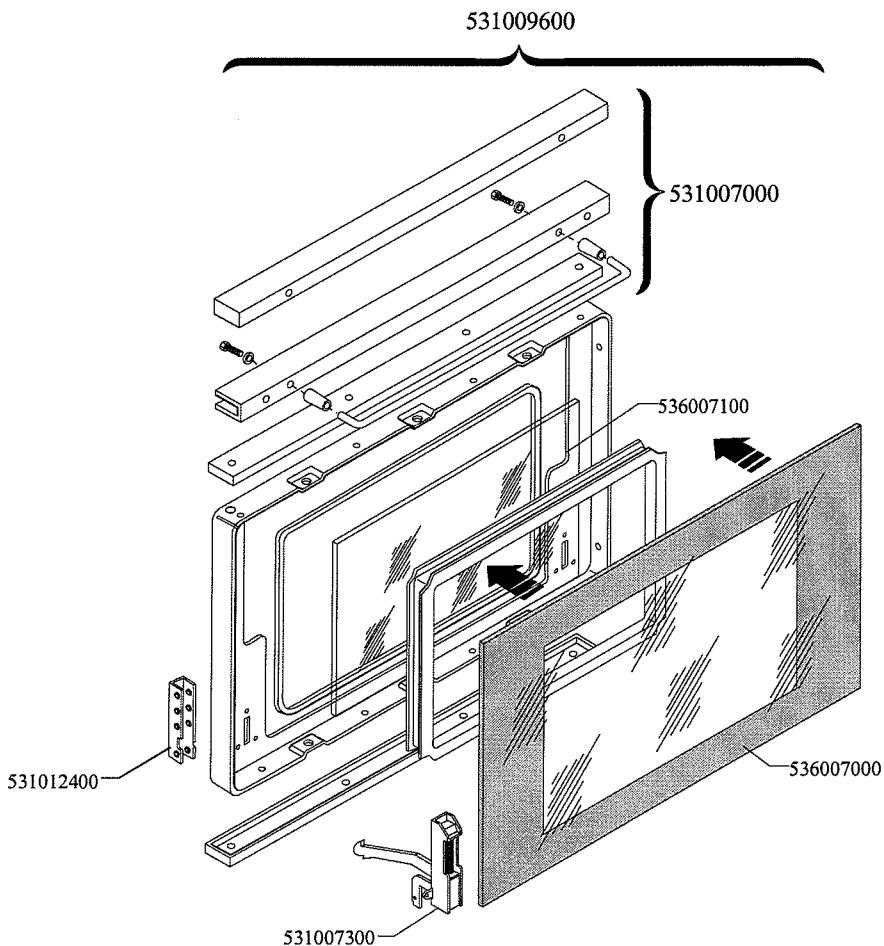

Page	Pos	Code	Description
001		544044400	SIDE 800 RANGE
001		536012000	HEXAGONAL LOCK NUT PG-21
001		537014000	CABLE SECURING CLAMP PG-21
001		531008100	ADJUSTABLE LEG H9 CHROME
001		537007600	TERMINAL BLOCK SINGLEPHASE 40A
002		541026900	NEUTRAL SPACER 800
002		537002300	ELECTRICAL PLATE D.220 W2000 V230
002		537002100	ELECTRICAL PLATE D.145 W1000 V230
002		537002200	ELECTRICAL PLATE D.180 W1500 V230
002		544043700	UPPER PLATE CF-8E
002		537000300	COMMUTATOR 7 POSITIONS S.49 16A
002		544083000	CONTROL PANEL FOR RANGE CFM-8ET
002		536002100	KNOB 7 POSITIONS SNACK
002		537014100	WHITE WARNING LIGHT 250V
003		537006800	FAN 240V CF-62
003		537019000	CIRCULAR HEATING ELEMENT FOR OVEN
003		539018800	INDEX FOR OVEN KNOB
003		537019200	SELECTOR FOR MULTIFUNCTION OVEN
003		537014200	GREEN WARNING LIGHT 250V
003		537006200	UPPER OVEN HEATING EL.1000+2000W
003		537006300	LOWER OVEN HEATING EL.W1750 230CF8/
003		531013600	SIDE GRID FOR MAXI/VENTILATED OVEN
003		536018300	GRIP FOR ROTATING SPIT
003		534002200	OVEN DRIPPING-PAN CF-8/10
003		537005400	OVEN BULB 15W 300°C
003		537007900	OVEN BULB-SOCKET
003		534009100	GRILL PROTECTION CF-8/10
003		536011300	OVEN GASKET CF-8/10
003		531006700	OVEN GRID FOR CF-8/10
003		537005300	MOTOR FOR SPIT CF-8/10
003		539023800	SIGN PLATE FOR OVEN TIMER
003		539023900	SIGN PLATE FOR OVEN TEMPERATURE
003		539024000	SIGN PLATE FOR OVEN SELECTOR
003		537019300	TIMER FOR MULTIFUNCTION OVEN
003		537019100	THERMOSTAT FOR MULTIFUNCTION OVEN
003		537014100	WHITE WARNING LIGHT 250V
003		539023400	ADHESIVE GRADUATED DISC F.KNOB
003		539023500	ADHESIVE GRAD.DISC *E.MULTIF.TERM.
003		539023300	ADHESIVE GRADUATED DISC FOR KNOB
003		536013800	KNOB D.70 BLACK 6*5 WITH SPRING
004		531012700	STAINLESS STEEL OVEN DOOR CF-8/10
004		531007900	STAINLESS STEEL DOOR WHEEL HOLDER
004		531008200	STAINLESS STEEL DOOR HINGE CF-8/10
004		544074700	STAINLESS STEEL OVEN DOOR PANEL
004		541025200	STAINLESS STEEL OVEN DOOR HANDLE
004		531009600	COMPLETE GLASS OVEN DOOR
004		531007000	OVEN GLASS DOOR HANDLE CF-8/10
004		536007100	INTERNAL GLASS OVEN DOOR CF-8/10
004		536007000	EXTERNAL GLASS OVEN DOOR CF8/10
004		531012400	GLASS DOOR WHEEL HOLDER CF-8/10
004		531007300	GLASS DOOR HINGE CF-8/10