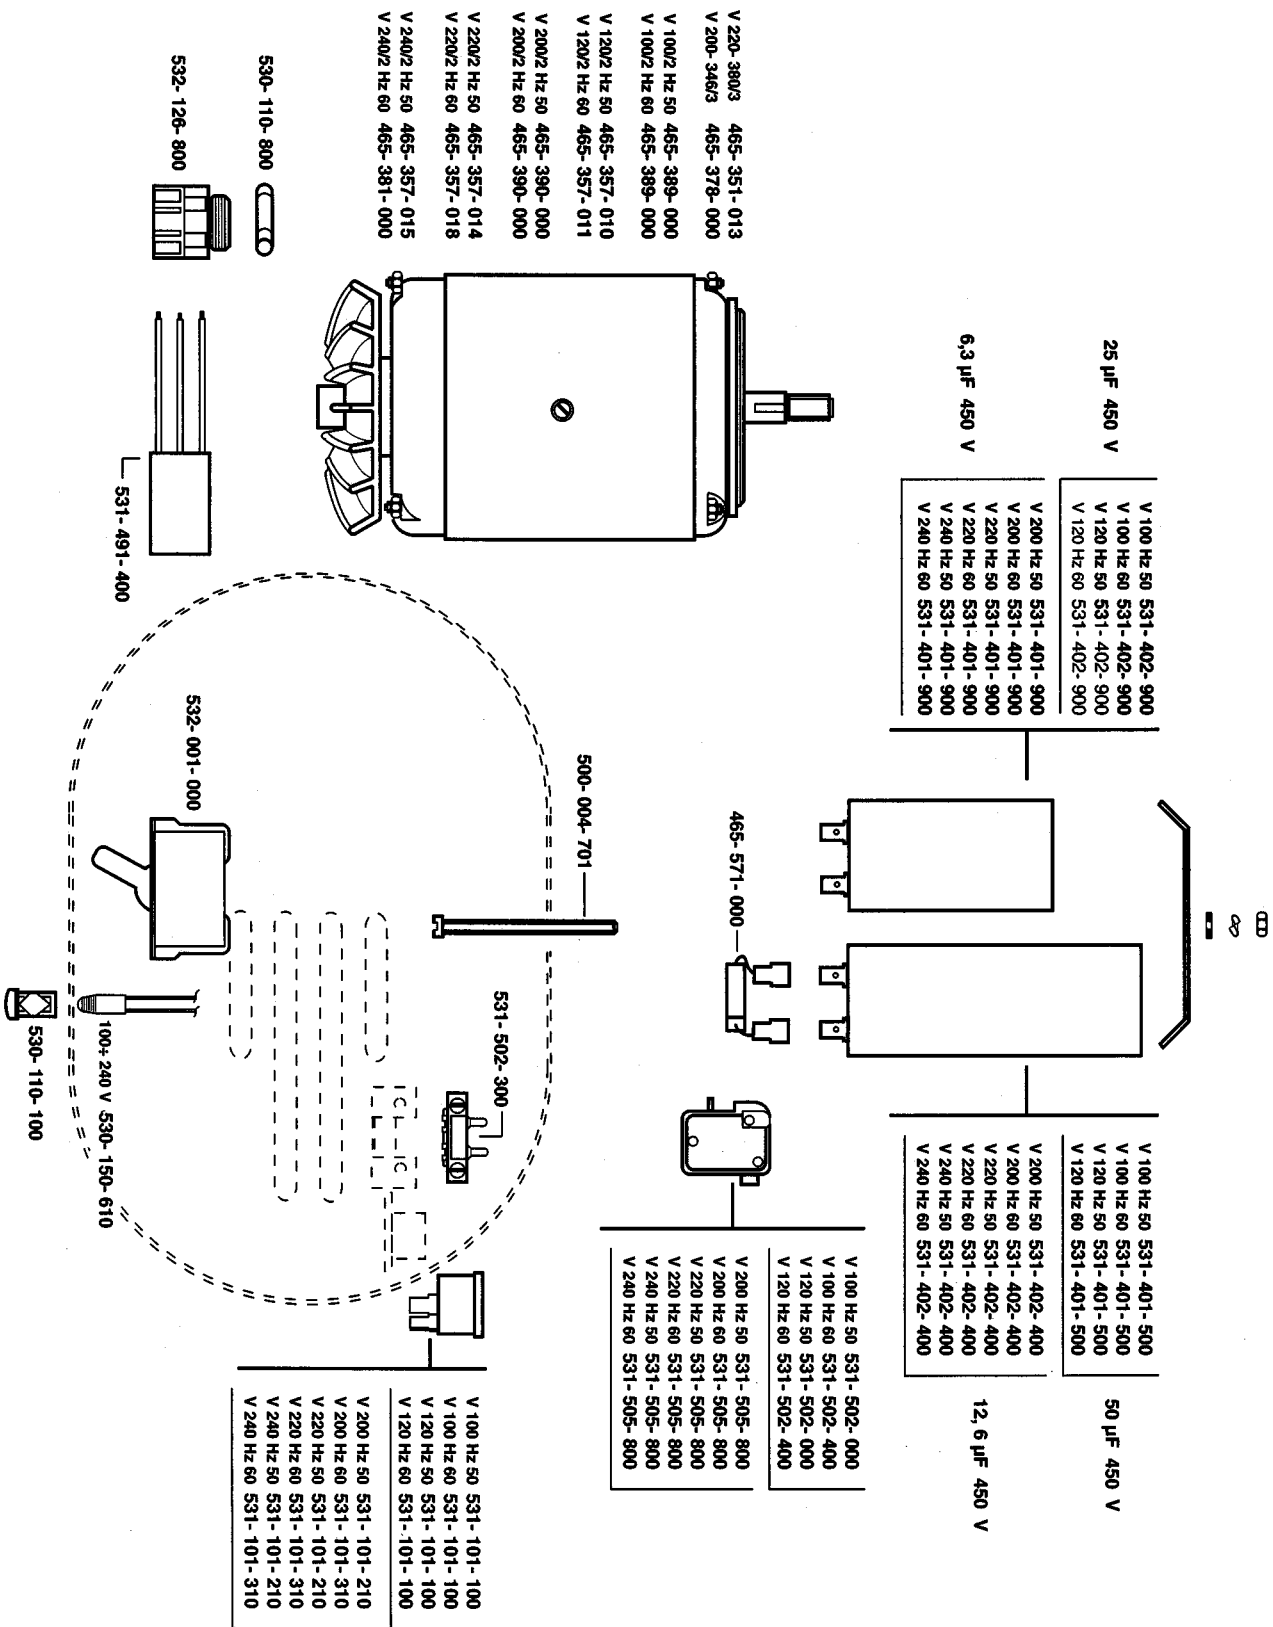

6/S | 6/S/A SINGLE-PHASE AND THREE-PHASE
6/S | 6/S/A EINPHASIG UND DREIPHASIG

6/S | 6/S/A MONOPHASE E TRIFASE
6/S | 6/S/A MONOPHASE ET TRIPHASE