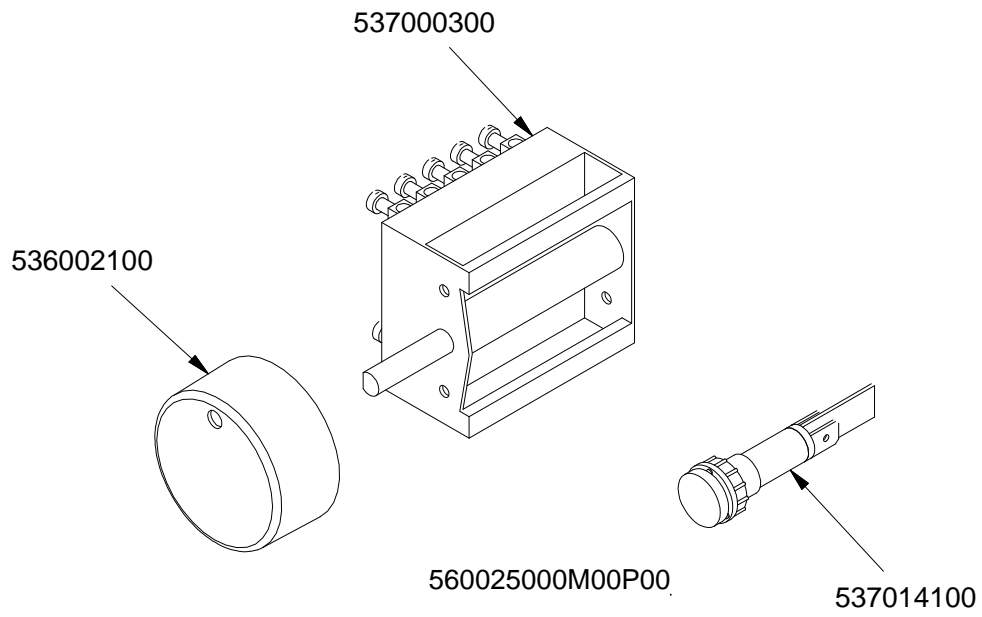

560003602M00P00

**PC-E**

Page	Pos	Code	Description
001		537002200	ELECTRICAL PLATE D.180 W1500 V230
001		537002100	ELECTRICAL PLATE D.145 W1000 V230
001		541015500	NEUTRAL SPACER 62
001		544060502	UPPER PLATE NEW PC-62E CF-62E
001		544041101	CONTROL PANEL CF-62E
001		537007700	TERMINAL BLOCK THREEPHASE 40A
001		544040901	SIDE RANGE CF-62
001		531008100	ADJUSTABLE LEG H9 CHROME
002		539024000	SIGN PLATE FOR OVEN SELECTOR
002		537019201	OVEN COMMUTATOR MULTIF.60+65
002		536013800	KNOB D.70 BLACK 6*5 WITH SPRING
002		539023301	ADHESIVE GRADUATED*EL.MULTIF.COMM.
002		537014100	WHITE WARNING LIGHT 250V
002		537014200	GREEN WARNING LIGHT 250V
002		539023900	SIGN PLATE FOR OVEN TEMPERATURE
002		537019101	THERMOSTAT MONOPHAS.050-320°C F.MF
002		539023800	SIGN PLATE FOR OVEN TIMER
002		537019300	TIMER FOR MULTIFUNCTION OVEN
002		537019301	
002		539023501	ADHESIVE GRAD.DISC *E.MULTIF.TERM.
002		539023400	ADHESIVE GRADUATED DISC F.KNOB
002		537006402	OVEN ELEMENT * 62 SUP. 2500W 230V
002		533095900	PIN FOR GRIDHOLDER SUPPORT CF 60
002		537006800	FAN 240V CF-62
002		537019000	CIRCULAR HEATING ELEMENT FOR OVEN
002		534018000	
002		536011402	OVEN GASKET CF-62
002		533084801	PANEL SPACER OF AIR DIFF.MAXI OVEN
002		537005400	OVEN BULB 15W 300°C
002		537007900	OVEN BULB-SOCKET
002		533079700	LOCK SPRING FOR BULB §3/§4
002		531012402	DOOR WHEEL HOLDER FOR MAXI OVEN
002		531037801	SUPPORT GRID OVEN NEW CF-62E
002		531012802	OVEN GRID CF-62E
002		537025001	OVEN HEATING EL.W1600 V230 62
002		531012502	COMPLETE OVEN DOOR 60*GLAS
002		536011102	
002		536021801	DOOR HANDLE SPACER FOR MAXI OVEN
002		536006502	OVEN DOOR HANDLE 60LINE AL.
002		531064500	EXTERNAL GLASS OVEN DOOR+FRAME*CF62
002		531007102	OVEN DOOR HINGE FOR 60LINE
003		537000300	COMMUTATOR 7 POSITIONS S.49 16A
003		536002100	KNOB 7 POSITIONS SNACK
003		537014100	WHITE WARNING LIGHT 250V