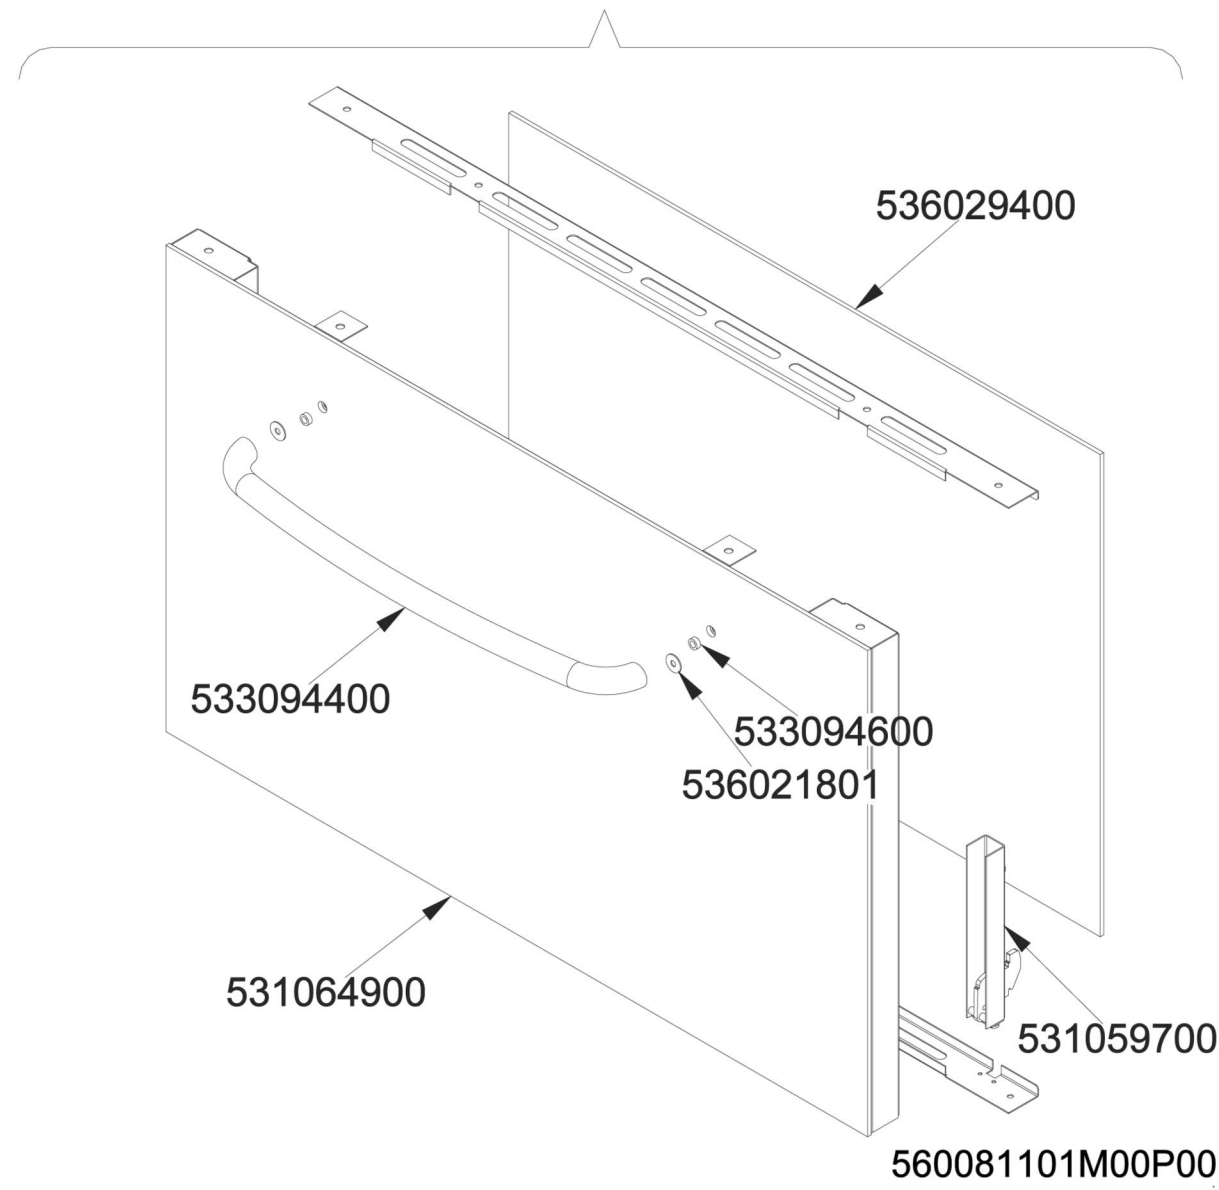

Page	Pos	Code	Description
001		544691900	
001		544687601	CONTROL PANEL MFM
001		544691800	
001		531048400	INOX LEG Ø1"3/4 100-165 M10
002		531059201	COMPLETE S/S DOOR FOR MAXI 600 OVEN
002		544534100	INNER DOOR OF MAXI OVEN OF 60T-LINE
002		533094400	S/S OVEN DOOR HANDLE FOR 60T-LINE
002		544534000	S/S DOOR FOR MAXI OVEN OF 60T LINE
002		531059700	DOOR HINGE FOR MAXI OVEN 60.LINE
002		531059300	OVEN DOOR * S60T 68 GLASS C.
002		536029400	INTERNAL GLASS OVEN DOOR MAXI
002		533094600	BUSH P.F. 60-LINE
002		536021801	DOOR HANDLE SPACER FOR MAXI OVEN
002		531064900	EXTERNAL GLASS MAXI OVEN DOOR+FRAME
003		539061400	ADESIVE DISK FOR SWITCH OVEN S60
003		539054200	STAMP Ø20,5 CR."L" LOTUS R.
003		536034400	KNOB §77 4P. §06*4,6 C/M
003		539024000	SIGN PLATE FOR OVEN SELECTOR
003		537019201	OVEN COMMUTATOR MULTIF.60+65
003		539023900	SIGN PLATE FOR OVEN TEMPERATURE
003		539018800	BLANK INDEX FOR KNOB
003		537019101	THERMOSTAT MONOPHAS.050-320°C F.MF
003		539023800	LABEL FOR OVEN TIMER
003		537019301	TIMER ELECT.120' 4 T.F. MF
003		539061200	ADHESIV.DISK FOR TYMER EL. OVEN
003		539061500	ADESIVE DISK OVEN THERMOSTAT S60
003		537014200	GREEN WARNING LIGHT 250V
003		537014100	WHITE WARNING LIGHT 250V
003		533095900	PIN FOR GRIDSHOLDER SUPPORT CF 60
003		537006200	UPPER OVEN HEATING EL.3000W 230V
003		537019000	CIRCULAR HEATING ELEMENT FOR OVEN
003		533136500	NUT FOR FAN S60T
003		533136600	OVEN MOTOR OF S60T
003		537044700	S60/65/60T MOTORFAN
003		534018300	KNOB PROTECTION FOR MAXI CF 60T
003		533084801	PANEL SPACER OF AIR DIFF.MAXI OVEN
003		536011301	GASKET FOR MAXI 60T-OVEN L=1980
003		537007900	OVEN BULB-SOCKET WITH LAMP
003		533079700	LOCK SPRING FOR BULB §3/§4
003		531057700	DOOR WHEEL HOLDER F.MAXI OVEN 60T
003		531057900	LHD GRIDS HOLDER FOR MAXI-OVEN
003		531006701	MAXI OVEN GRID FOR S60/65
003		537006300	LOWER OVEN HEATING EL.W1600 230CF8/
003		537006301	COVERED HEATING ELEMENT MAXI OVEN
003		531057800	RHD GRIDS HOLDER FOR MAXI-OVEN