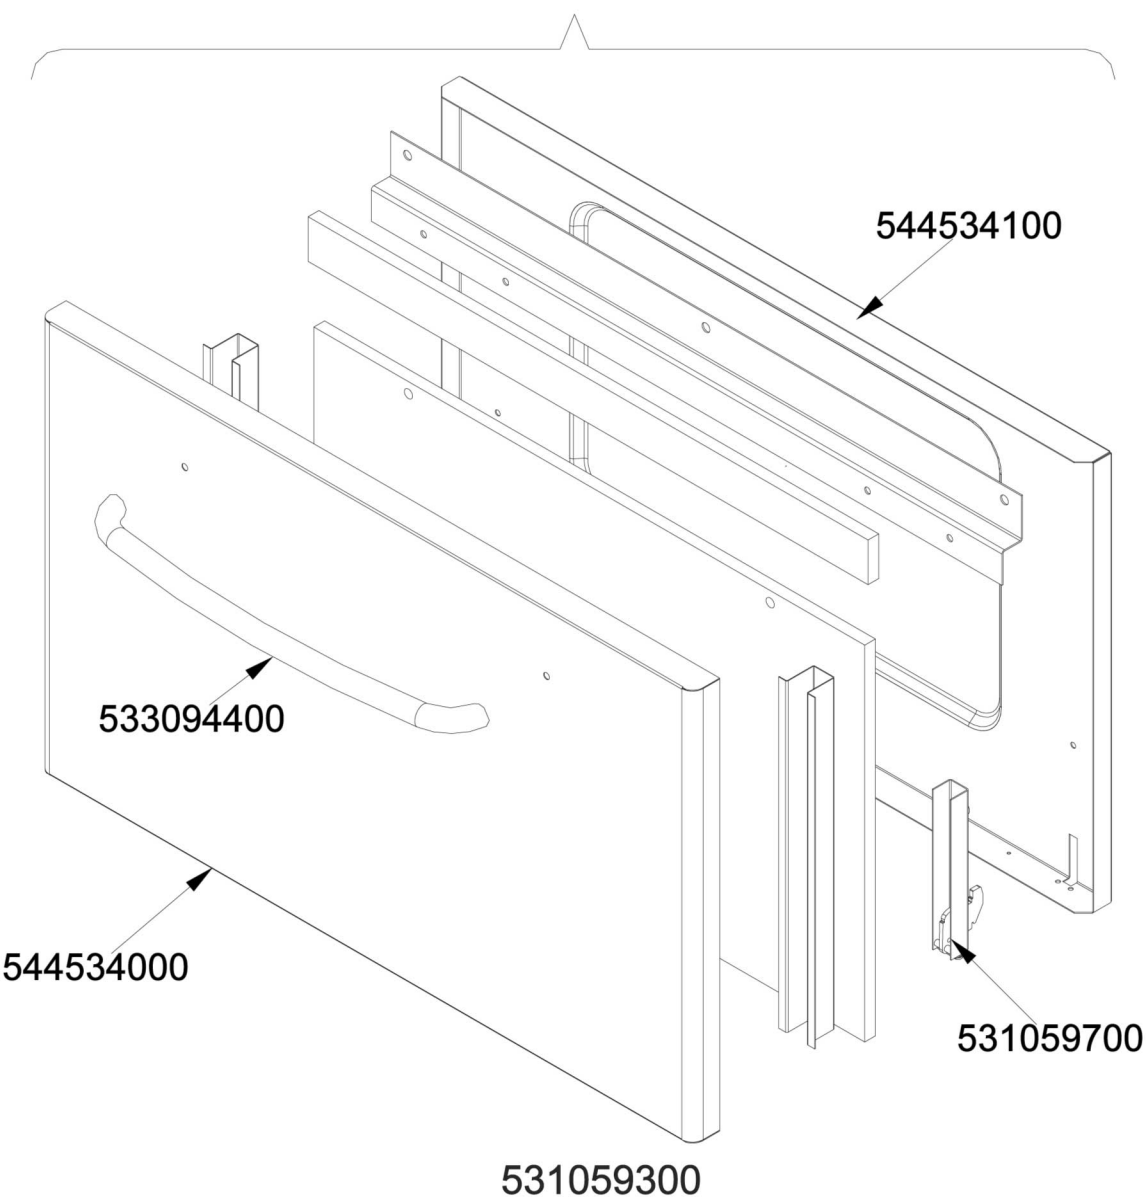

Page	Pos	Code	Description
001		544691900	
001		544687601	CONTROL PANEL MFM
001		544691800	
001		531048400	INOX LEG Ø1"3/4 100-165 M10
002		531059201	COMPLETE S/S DOOR FOR MAXI 600 OVEN
002		544534100	INNER DOOR OF MAXI OVEN OF 60T-LINE
002		533094400	S/S OVEN DOOR HANDLE FOR 60T-LINE
002		544534000	S/S DOOR FOR MAXI OVEN OF 60T LINE
002		531059700	DOOR HINGE FOR MAXI OVEN 60.LINE
002		531059300	OVEN DOOR * S60T 68 GLASS C.
002		536029400	INTERNAL GLASS OVEN DOOR MAXI
002		533094600	BUSH P.F. 60-LINE
002		536021801	DOOR HANDLE SPACER FOR MAXI OVEN
002		531064900	EXTERNAL GLASS MAXI OVEN DOOR+FRAME
003		539061400	ADESIVE DISK FOR SWITCH OVEN S60
003		539054200	STAMP Ø20,5 CR."L" LOTUS R.
003		536034400	KNOB §77 4P. §06*4,6 C/M
003		539024000	SIGN PLATE FOR OVEN SELECTOR
003		537019201	OVEN COMMUTATOR MULTIF.60+65
003		539023900	SIGN PLATE FOR OVEN TEMPERATURE
003		539018800	BLANK INDEX FOR KNOB
003		537019101	THERMOSTAT MONOPHAS.050-320°C F.MF
003		539023800	LABEL FOR OVEN TIMER
003		537019301	TIMER ELECT.120' 4 T.F. MF
003		539061200	ADHESIV.DISK FOR TYMER EL. OVEN
003		539061500	ADESIVE DISK OVEN THERMOSTAT S60
003		537014200	GREEN WARNING LIGHT 250V
003		537014100	WHITE WARNING LIGHT 250V
003		533095900	PIN FOR GRIDSHOLDER SUPPORT CF 60
003		537006200	UPPER OVEN HEATING EL.3000W 230V
003		537019000	CIRCULAR HEATING ELEMENT FOR OVEN
003		533136500	NUT FOR FAN S60T
003		533136600	OVEN MOTOR OF S60T
003		537044700	S60/65/60T MOTORFAN
003		534018300	KNOB PROTECTION FOR MAXI CF 60T
003		533084801	PANEL SPACER OF AIR DIFF.MAXI OVEN
003		536011301	GASKET FOR MAXI 60T-OVEN L=1980
003		537007900	OVEN BULB-SOCKET WITH LAMP
003		533079700	LOCK SPRING FOR BULB §3/§4
003		531057700	DOOR WHEEL HOLDER F.MAXI OVEN 60T
003		531057900	LHD GRIDS HOLDER FOR MAXI-OVEN
003		531006701	MAXI OVEN GRID FOR S60/65
003		537006300	LOWER OVEN HEATING EL.W1600 230CF8/
003		537006301	COVERED HEATING ELEMENT MAXI OVEN
003		531057800	RHD GRIDS HOLDER FOR MAXI-OVEN