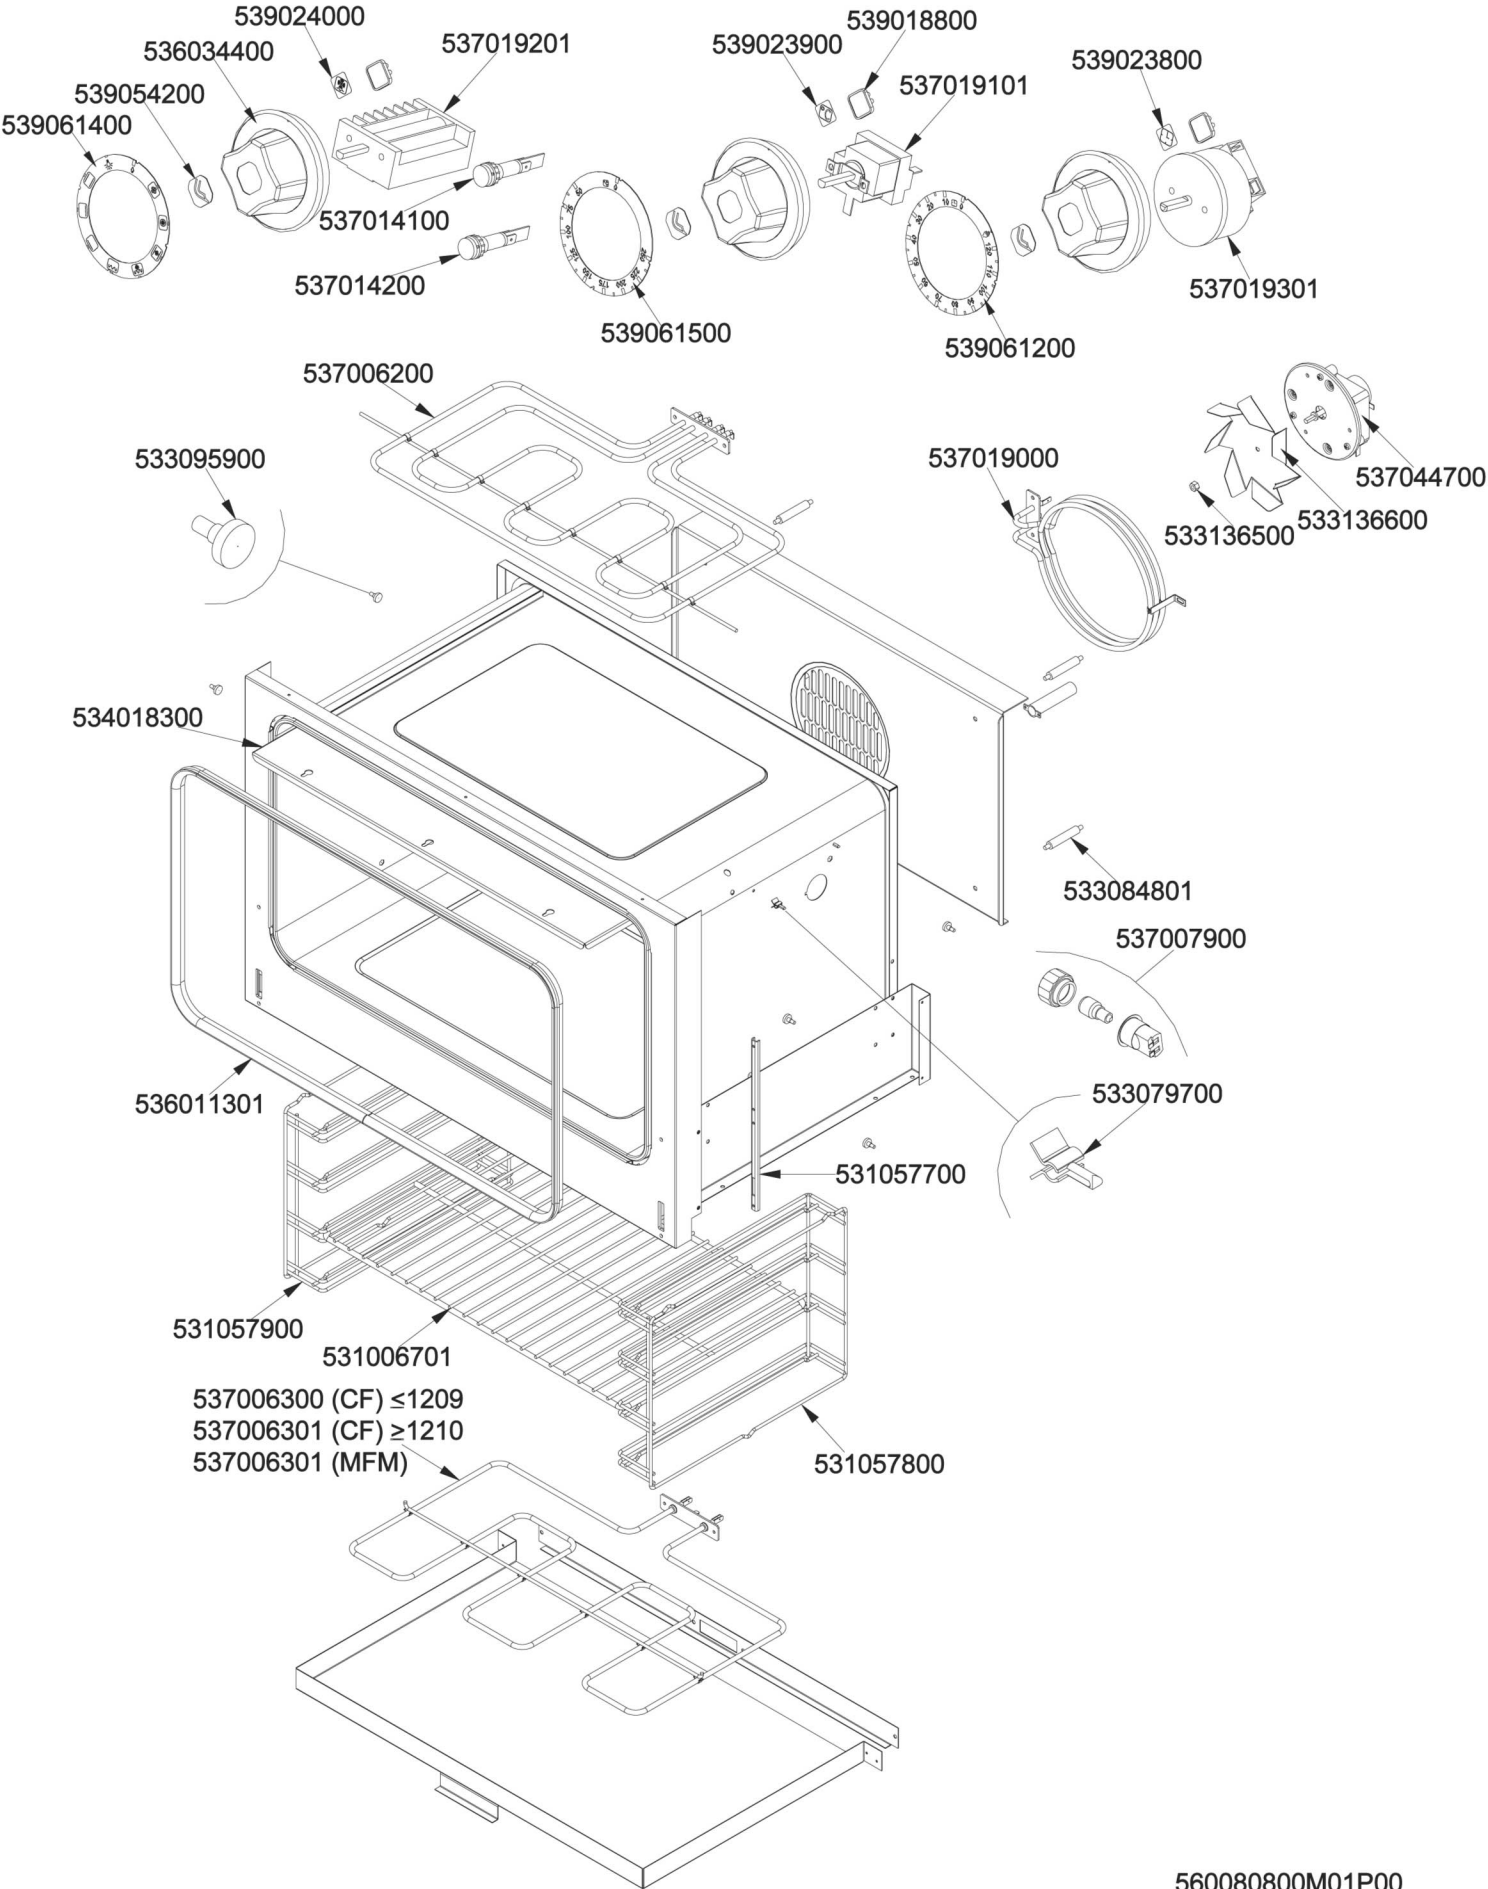

Page	Pos	Code	Description
001		544691900	
001		544687601	CONTROL PANEL MFM
001		544691800	
001		531048400	INOX LEG Ø1"3/4 100-165 M10
002		531059201	COMPLETE S/S DOOR FOR MAXI 600 OVEN
002		544534100	INNER DOOR OF MAXI OVEN OF 60T-LINE
002		533094400	S/S OVEN DOOR HANDLE FOR 60T-LINE
002		544534000	S/S DOOR FOR MAXI OVEN OF 60T LINE
002		531059700	DOOR HINGE FOR MAXI OVEN 60.LINE
002		531059300	OVEN DOOR * S60T 68 GLASS C.
002		536029400	INTERNAL GLASS OVEN DOOR MAXI
002		533094600	BUSH P.F. 60-LINE
002		536021801	DOOR HANDLE SPACER FOR MAXI OVEN
002		531064900	EXTERNAL GLASS MAXI OVEN DOOR+FRAME
003		539061400	ADESIVE DISK FOR SWITCH OVEN S60
003		539054200	STAMP Ø20,5 CR."L" LOTUS R.
003		536034400	KNOB §77 4P. §06*4,6 C/M
003		539024000	SIGN PLATE FOR OVEN SELECTOR
003		537019201	OVEN COMMUTATOR MULTIF.60+65
003		539023900	SIGN PLATE FOR OVEN TEMPERATURE
003		539018800	BLANK INDEX FOR KNOB
003		537019101	THERMOSTAT MONOPHAS.050-320°C F.MF
003		539023800	LABEL FOR OVEN TIMER
003		537019301	TIMER ELECT.120' 4 T.F. MF
003		539061200	ADHESIV.DISK FOR TYMER EL. OVEN
003		539061500	ADESIVE DISK OVEN THERMOSTAT S60
003		537014200	GREEN WARNING LIGHT 250V
003		537014100	WHITE WARNING LIGHT 250V
003		533095900	PIN FOR GRIDSHOLDER SUPPORT CF 60
003		537006200	UPPER OVEN HEATING EL.3000W 230V
003		537019000	CIRCULAR HEATING ELEMENT FOR OVEN
003		533136500	NUT FOR FAN S60T
003		533136600	OVEN MOTOR OF S60T
003		537044700	S60/65/60T MOTORFAN
003		534018300	KNOB PROTECTION FOR MAXI CF 60T
003		533084801	PANEL SPACER OF AIR DIFF.MAXI OVEN
003		536011301	GASKET FOR MAXI 60T-OVEN L=1980
003		537007900	OVEN BULB-SOCKET WITH LAMP
003		533079700	LOCK SPRING FOR BULB §3/§4
003		531057700	DOOR WHEEL HOLDER F.MAXI OVEN 60T
003		531057900	LHD GRIDS HOLDER FOR MAXI-OVEN
003		531006701	MAXI OVEN GRID FOR S60/65
003		537006300	LOWER OVEN HEATING EL.W1600 230CF8/
003		537006301	COVERED HEATING ELEMENT MAXI OVEN
003		531057800	RHD GRIDS HOLDER FOR MAXI-OVEN