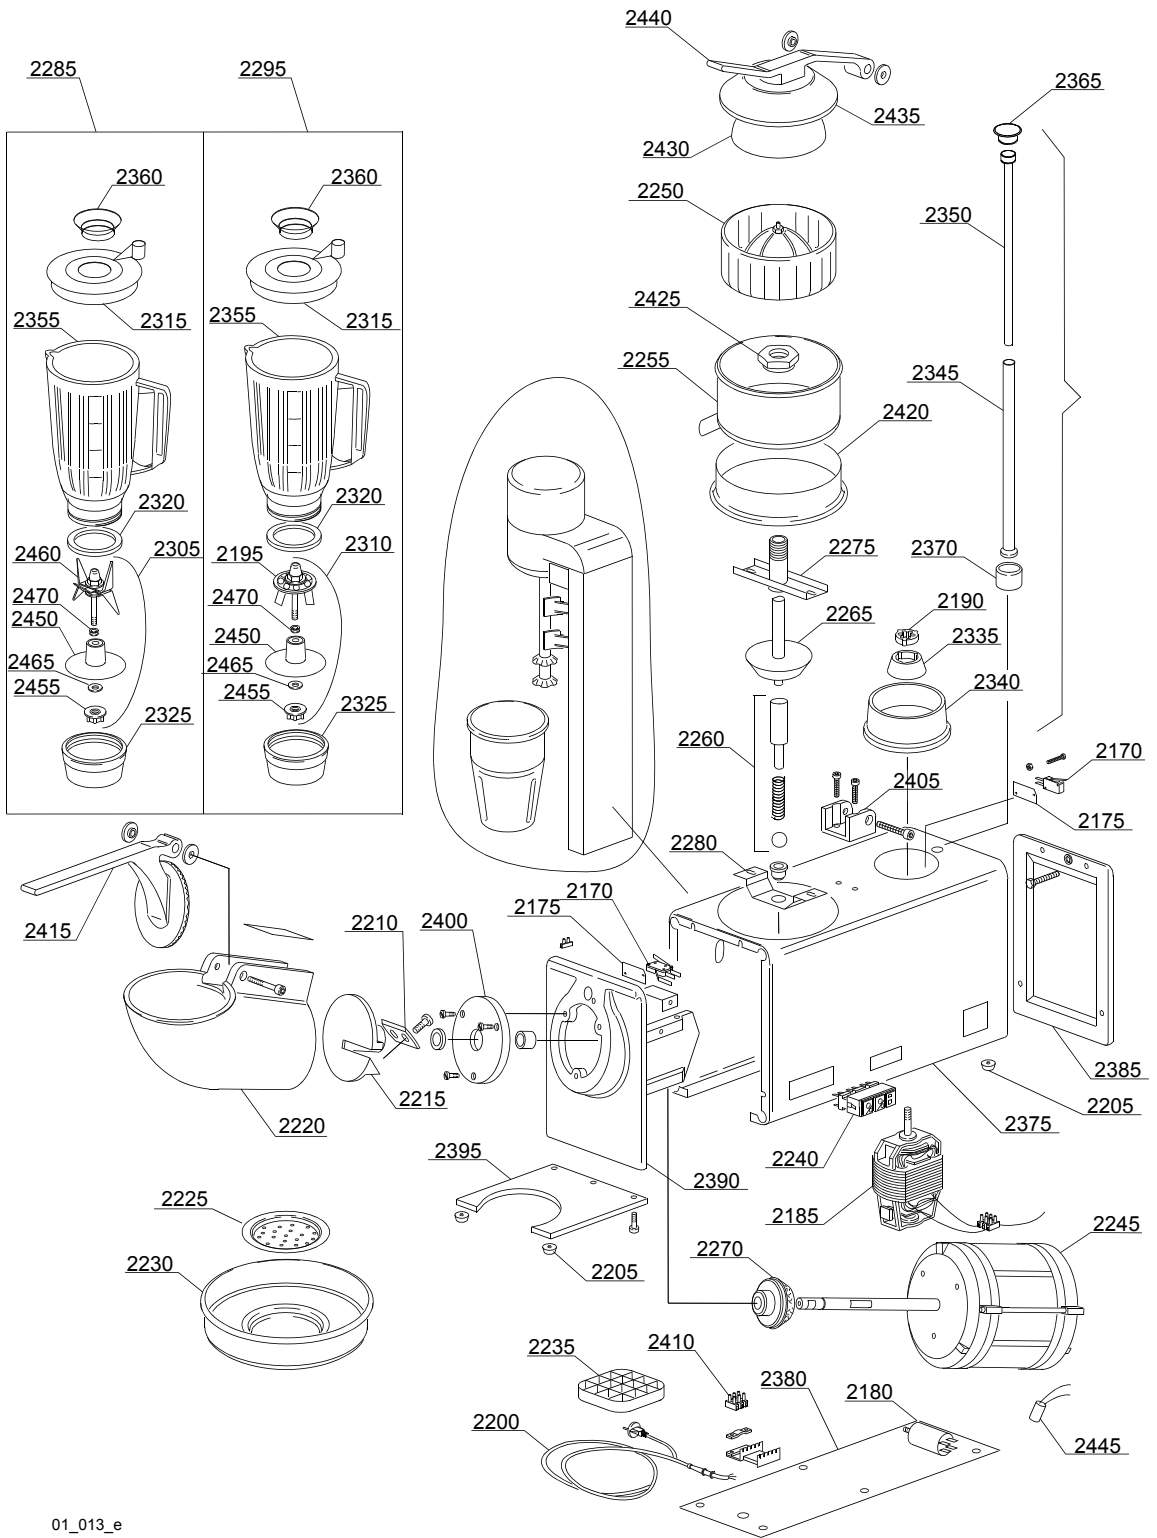

Spare parts

Mixer M1 - M2 - MP 47

Mixer M1 - M2 - MP 49

Mixer M1 - M2 - MP 51

1.1 Voltage codes

Voltage code	Voltage
A	3/N/PE~400/230V 50Hz
B	~250V 16A 50Hz
C	3/N/PE~380/220V 50Hz
D	3/PE~200V 50-60Hz
F	2/PE 220-240V 50Hz
G	3/N/PE~415/240V 50Hz
H	3/PE~230V 50Hz
I	3/PE~220V 60Hz
J	3/PE~380 50Hz
K	3/PE~400V 50Hz
L	3/PE~415V 50Hz
M	3/PE~440V 60Hz
N	3/PE~460V 60Hz
O	3/PE~480V 60Hz
P	1/N/PE~220-240V 50Hz
R	2/PE~220-230V 60Hz
S	3/N/PE~400/230V 50Hz
T	3/PE~230V 60Hz

1.2 Product codes

Product code	Full name
Model codes	
Type codes	
51	51
56A	56A
56B	56B
56RB	56RB
56C	56C
56RC	56RC
56	56
57A	57A
57B	57B
57C	57C
57	57
581	581
582	582
58R	58R
58	58
RO	RO
BW	BW
Accessory codes	
wa	WITHOUT ACCESSORY

Spare parts

ID	P-code	Model	Type	Accessory	Voltage	Description
2390	60221		BW,RO,57,57C			Feeder holder
2395	60223		BW,RO,57,57C			Base
2400	60224		BW,RO,57,57C			Feeder support
2405	60225		BW,RO,57,57C			Lever holder
2410	60301		BW,RO,57,57C			3 poles terminal board
2415	60302		BW,RO,57,57C			Ice press handle
2420	60304		BW,RO,57,57C			Basin citrus-fruit squeezer support
2425	60305		BW,RO,57,57C			Nut lock small basin
2430	60306		BW,RO,57,57C			Little bell citrus-fruit squeezer
2435	60307		BW,RO,57,57C			Little bell citrus-fruit squeezer cover
2440	60308		BW,RO,57,57C			Citrus-fruit squeezer handle
2445	60519		BW,RO,57,57C			Low noise filter
2450	60195		BW,RO,57,57C			Bushing support disk
2455	60109		BW,RO,57,57C			Male gear
2460	60116		BW,RO,57,57C			Knife assembly with axle
2465	60196		BW,RO,57,57C			Antifriction washer
2470	60197		BW,RO,57,57C			V-ring Ø 6