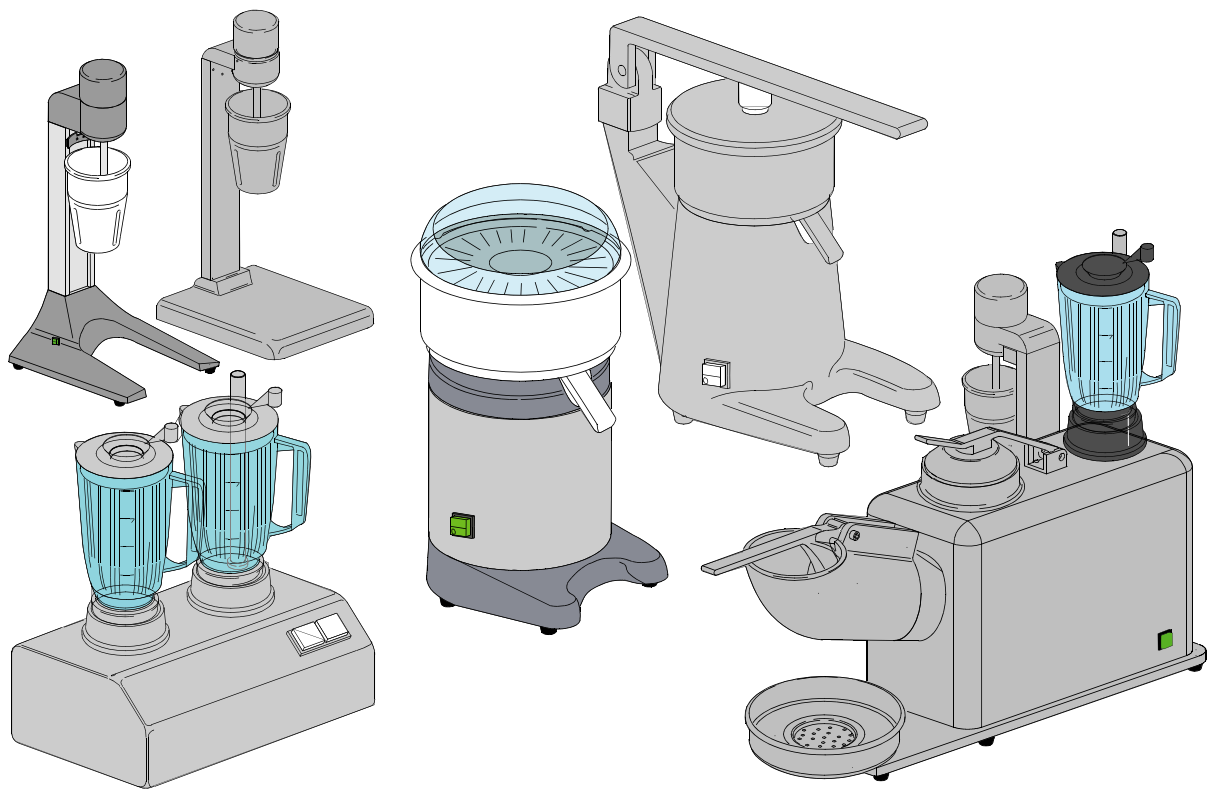

ROBOT

LINEA ROBOT

TYPE: RO

Accessories
WITHOUT ACCESSORY

Spare parts manual

1. Spare parts

Blender F1 / F2	7
Blender F1 / F2	9
Blender F1 / F2	11
Citrus squeezers S30	13
Citrus squeezers S40	15
Citrus squeezers S40	17
Citrus squeezers S55	19
Citrus squeezers S55	21
Multiple group GM mod.03.....	23
Multiple group GM/2 mod.03	25
Multiple group GM - GM/2.....	27
Multiple group GM2/2.....	29
Multiple group GM2/2 mod.03	33
Multiple group GM3 mod.03.....	35
Multiple group GM4 mod.03.....	39
Multiple group GM3 - GM4.....	43

1.2 Product codes

Product code	Full name
Model codes	
Type codes	
51	51
56A	56A
56B	56B
56RB	56RB
56C	56C
56RC	56RC
56	56
57A	57A
57B	57B
57C	57C
57	57
581	581
582	582
58R	58R
58	58
RO	RO
BW	BW
Accessory codes	
wa	WITHOUT ACCESSORY

Spare parts

ID	P-code	Model	Type	Accessory	Voltage	Description
2390	60221		BW,RO,57,57C			Feeder holder
2395	60223		BW,RO,57,57C			Base
2400	60224		BW,RO,57,57C			Feeder support
2405	60225		BW,RO,57,57C			Lever holder
2410	60301		BW,RO,57,57C			3 poles terminal board
2415	60302		BW,RO,57,57C			Ice press handle
2420	60304		BW,RO,57,57C			Basin citrus-fruit squeezer support
2425	60305		BW,RO,57,57C			Nut lock small basin
2430	60306		BW,RO,57,57C			Little bell citrus-fruit squeezer
2435	60307		BW,RO,57,57C			Little bell citrus-fruit squeezer cover
2440	60308		BW,RO,57,57C			Citrus-fruit squeezer handle
2445	60519		BW,RO,57,57C			Low noise filter
2450	60195		BW,RO,57,57C			Bushing support disk
2455	60109		BW,RO,57,57C			Male gear
2460	60116		BW,RO,57,57C			Knife assembly with axle
2465	60196		BW,RO,57,57C			Antifriction washer
2470	60197		BW,RO,57,57C			V-ring Ø 6