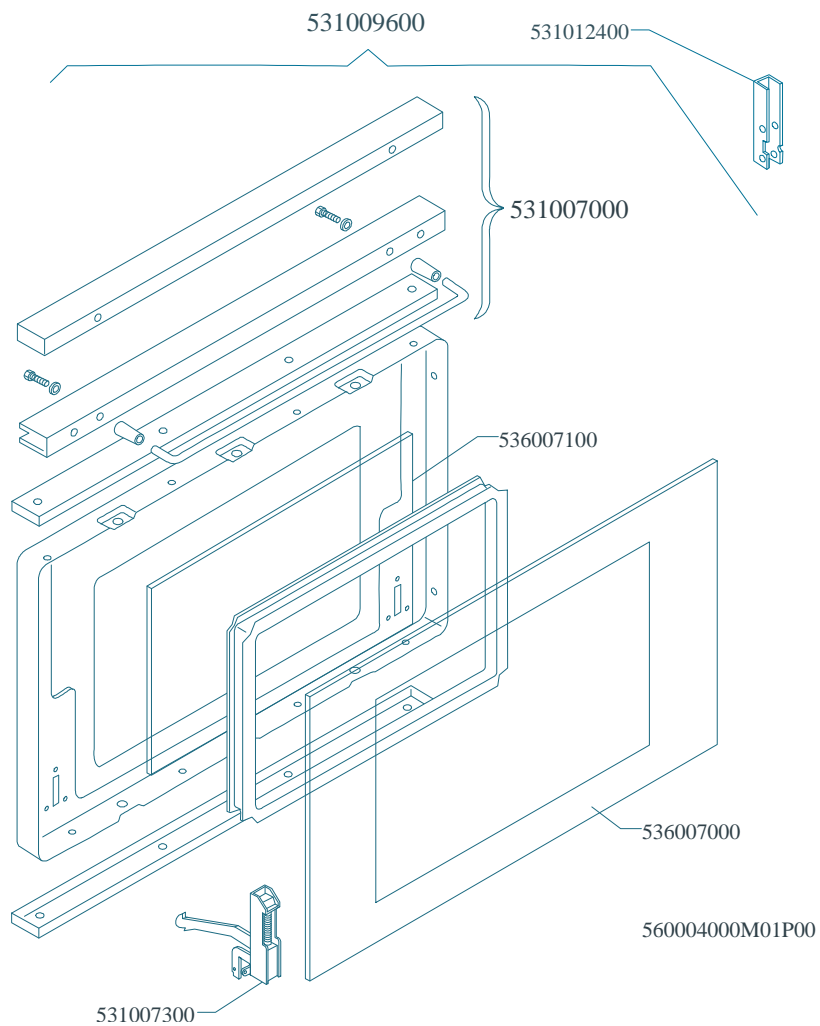

## PORTE / DOORS / TÜREN / PORTES

Page	Pos	Code	Description
001		544044300	SIDE 1000 RANGE
001		531008100	ADJUSTABLE LEG H9 CHROME
002		541027000	NEUTRAL SPACER 1000
002		537002300	ELECTRICAL PLATE D.220 W2000 V230
002		537002200	ELECTRICAL PLATE D.180 W1500 V230
002		537002100	ELECTRICAL PLATE D.145 W1000 V230
002		544216400	UPPER PLATE CF-10E/A (OLD MOD.)
002		537000300	COMMUTATOR 7 POSITIONS S.49 16A
002		536002100	KNOB 7 POSITIONS SNACK
002		537014100	WHITE WARNING LIGHT 250V
002		544083100	CONTROL PANEL FOR RANGE CFM-10ET
003		539018800	INDEX FOR OVEN KNOB
003		539023800	SIGN PLATE FOR OVEN TIMER
003		539023900	SIGN PLATE FOR OVEN TEMPERATURE
003		539024000	SIGN PLATE FOR OVEN SELECTOR
003		537019300	TIMER FOR MULTIFUNCTION OVEN
003		537019100	THERMOSTAT FOR MULTIFUNCTION OVEN
003		537014100	WHITE WARNING LIGHT 250V
003		537014200	GREEN WARNING LIGHT 250V
003		537019200	SELECTOR FOR MULTIFUNCTION OVEN
003		537006800	FAN 240V CF-62
003		537019000	CIRCULAR HEATING ELEMENT FOR OVEN
003		539023400	ADHESIVE GRADUATED DISC F.KNOB
003		539023500	ADHESIVE GRAD.DISC *E.MULTIF.TERM.
003		539023300	ADHESIVE GRADUATED DISC FOR KNOB
003		536013800	KNOB D.70 BLACK 6*5 WITH SPRING
003		537006200	UPPER OVEN HEATING EL.1000+2000W
003		537006300	LOWER OVEN HEATING EL.W1750 230CF8/
003		537005300	MOTOR FOR SPIT CF-8/10
003		531038100	SPIT FOR MAXI MULTIF. NEW OVEN
003		536018300	GRIP FOR ROTATING SPIT
003		537005400	OVEN BULB 15W 300°C
003		534009100	GRILL PROTECTION CF-8/10
003		536011300	OVEN GASKET CF-8/10
003		537007900	OVEN BULB-SOCKET
003		531006700	OVEN GRID FOR CF-8/10
003		534002200	OVEN DRIPPING-PAN CF-8/10
003		531013600	SIDE GRID FOR MAXI/VENTILATED OVEN
004		531012700	STAINLESS STEEL OVEN DOOR CF-8/10
004		531007900	STAINLESS STEEL DOOR WHEEL HOLDER
004		544074700	STAINLESS STEEL OVEN DOOR PANEL
004		541025200	STAINLESS STEEL OVEN DOOR HANDLE
004		531008200	STAINLESS STEEL DOOR HINGE CF-8/10
004		531009600	COMPLETE GLASS OVEN DOOR
004		531012400	GLASS DOOR WHEEL HOLDER CF-8/10
004		531007000	OVEN GLASS DOOR HANDLE CF-8/10
004		536007100	INTERNAL GLASS OVEN DOOR CF-8/10
004		536007000	EXTERNAL GLASS OVEN DOOR CF8/10
004		531007300	GLASS DOOR HINGE CF-8/10