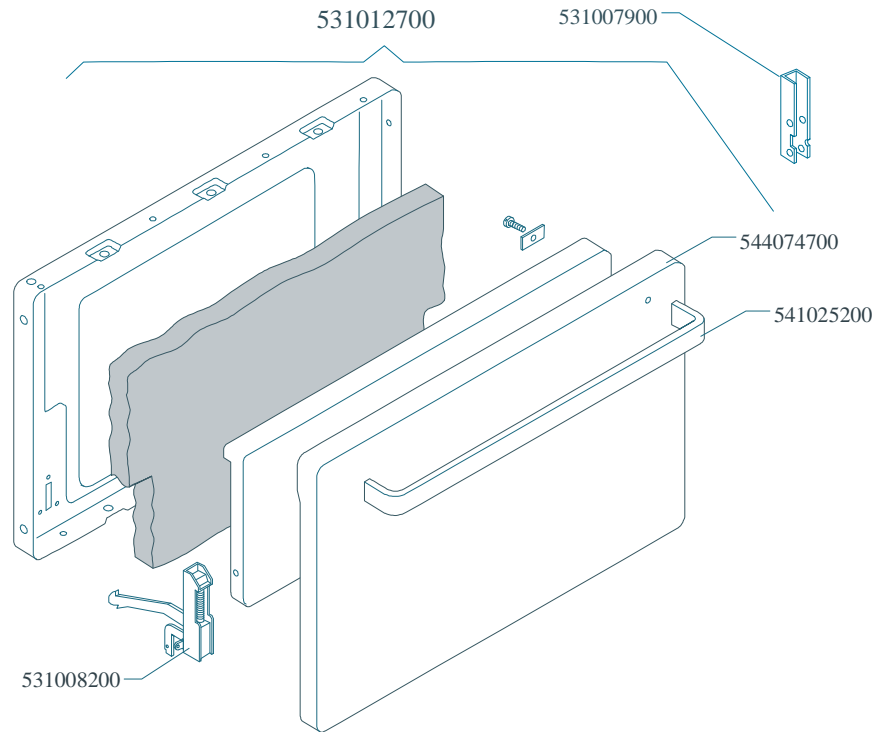

## PORTE / DOORS / TÜREN / PORTES

Page	Pos	Code	Description
001		544044300	SIDE 1000 RANGE
001		531008100	ADJUSTABLE LEG H9 CHROME
002		541027000	NEUTRAL SPACER 1000
002		537002300	ELECTRICAL PLATE D.220 W2000 V230
002		537002200	ELECTRICAL PLATE D.180 W1500 V230
002		537002100	ELECTRICAL PLATE D.145 W1000 V230
002		544216400	UPPER PLATE CF-10E/A (OLD MOD.)
002		537000300	COMMUTATOR 7 POSITIONS S.49 16A
002		536002100	KNOB 7 POSITIONS SNACK
002		537014100	WHITE WARNING LIGHT 250V
002		544083100	CONTROL PANEL FOR RANGE CFM-10ET
003		539018800	INDEX FOR OVEN KNOB
003		539023800	SIGN PLATE FOR OVEN TIMER
003		539023900	SIGN PLATE FOR OVEN TEMPERATURE
003		539024000	SIGN PLATE FOR OVEN SELECTOR
003		537019300	TIMER FOR MULTIFUNCTION OVEN
003		537019100	THERMOSTAT FOR MULTIFUNCTION OVEN
003		537014100	WHITE WARNING LIGHT 250V
003		537014200	GREEN WARNING LIGHT 250V
003		537019200	SELECTOR FOR MULTIFUNCTION OVEN
003		537006800	FAN 240V CF-62
003		537019000	CIRCULAR HEATING ELEMENT FOR OVEN
003		539023400	ADHESIVE GRADUATED DISC F.KNOB
003		539023500	ADHESIVE GRAD.DISC *E.MULTIF.TERM.
003		539023300	ADHESIVE GRADUATED DISC FOR KNOB
003		536013800	KNOB D.70 BLACK 6*5 WITH SPRING
003		537006200	UPPER OVEN HEATING EL.1000+2000W
003		537006300	LOWER OVEN HEATING EL.W1750 230CF8/
003		537005300	MOTOR FOR SPIT CF-8/10
003		531038100	SPIT FOR MAXI MULTIF. NEW OVEN
003		536018300	GRIP FOR ROTATING SPIT
003		537005400	OVEN BULB 15W 300°C
003		534009100	GRILL PROTECTION CF-8/10
003		536011300	OVEN GASKET CF-8/10
003		537007900	OVEN BULB-SOCKET
003		531006700	OVEN GRID FOR CF-8/10
003		534002200	OVEN DRIPPING-PAN CF-8/10
003		531013600	SIDE GRID FOR MAXI/VENTILATED OVEN
004		531012700	STAINLESS STEEL OVEN DOOR CF-8/10
004		531007900	STAINLESS STEEL DOOR WHEEL HOLDER
004		544074700	STAINLESS STEEL OVEN DOOR PANEL
004		541025200	STAINLESS STEEL OVEN DOOR HANDLE
004		531008200	STAINLESS STEEL DOOR HINGE CF-8/10
004		531009600	COMPLETE GLASS OVEN DOOR
004		531012400	GLASS DOOR WHEEL HOLDER CF-8/10
004		531007000	OVEN GLASS DOOR HANDLE CF-8/10
004		536007100	INTERNAL GLASS OVEN DOOR CF-8/10
004		536007000	EXTERNAL GLASS OVEN DOOR CF8/10
004		531007300	GLASS DOOR HINGE CF-8/10