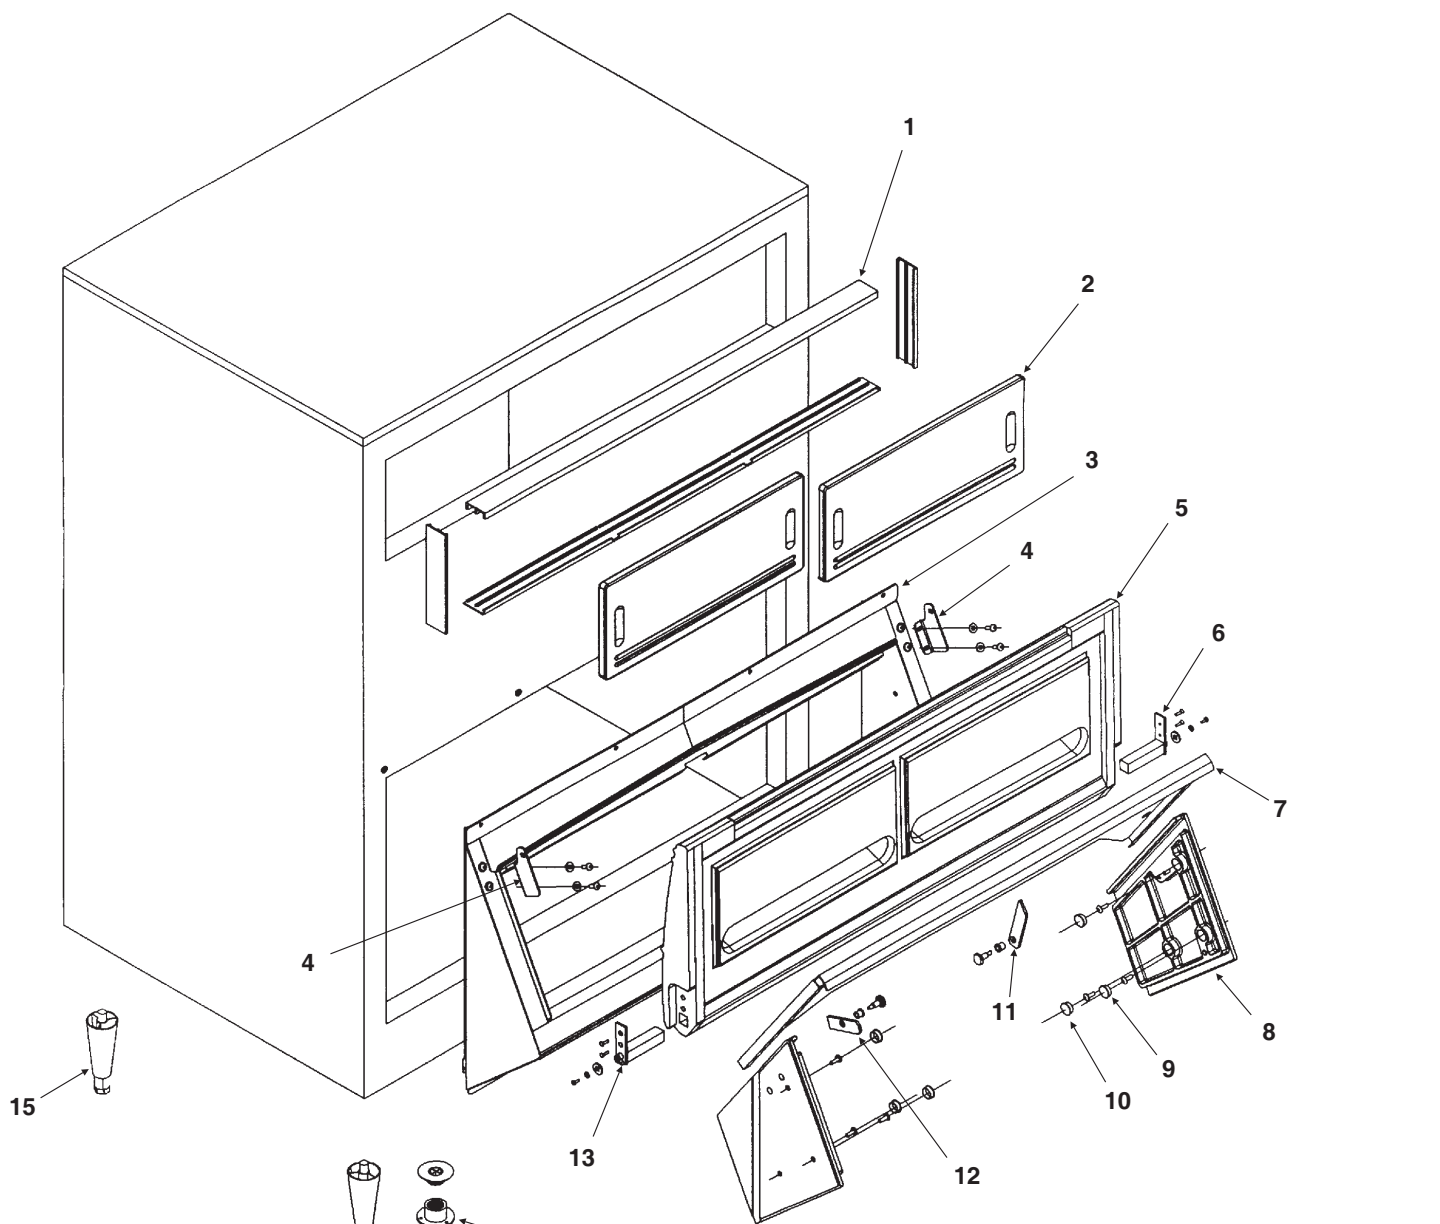

# Bins, Condensers, and Accessories Service Parts

## BH1356, BH1650, BH1366 & BH1666 Ice Storage Bin

Item Number	Part Number	Description	Item Number	Part Number	Description
1	02-3769-02	Track	8	02-3769-12	End plate guide (pair)
2	02-3769-16	Window	9	02-3769-13	Screws for end plate
3	02-3769-04	Lower frame assy, BH1356 or BH1650	10	02-3769-14	Plugs for end plate
	02-3769-20	Lower frame assy, BH1366 or BH1666	11	02-3769-10	Catch for end plate
4	02-3769-08	Left & right hinges (pair)	12	02-3769-15	Ice gate retainer
5	02-3769-05	Door with door hinges	13	02-3769-06	Left hinge
6	02-3769-07	Right hinge	14	02-3769-01	Plastic drain
7	02-3769-09	Ice gate, BH1356 or BH1650	15	KLP2S	Legs
	02-3769-21	Ice gate, BH1366 or BH1666	Not Illustrated	02-3769-18	Optional Probe tool
				02-3769-19	Optional Plastic ice shovel
				02-3775-01	Z brackets
				03-1645-01	Screw for Z brackets
				02-3769-17	Gasket (only for BH1366 or BH1666)