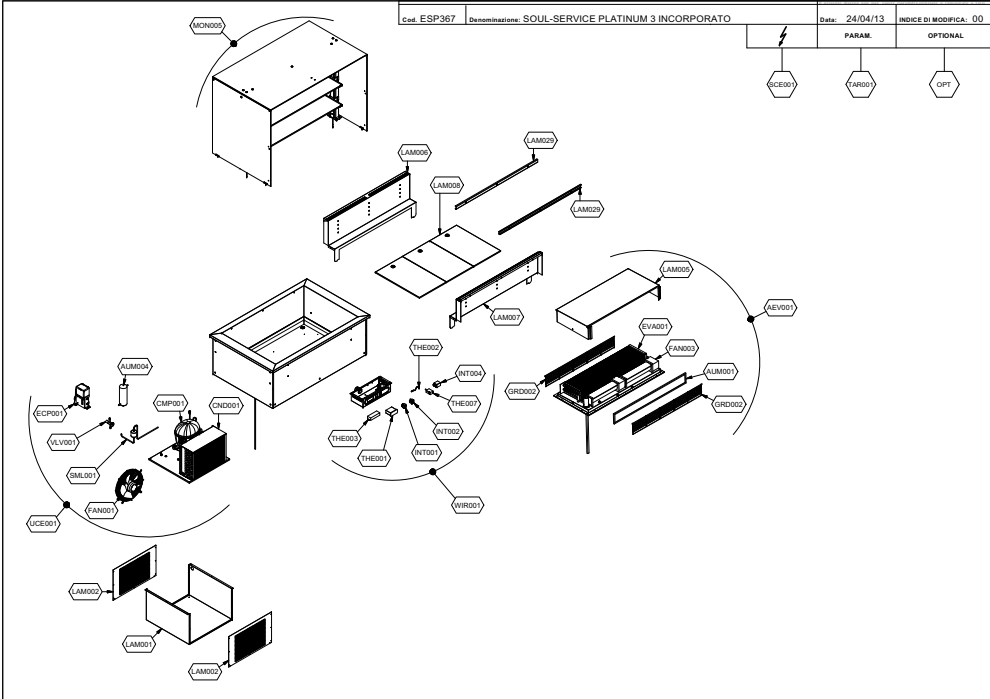

## Kühlung Büffet-Element

Artikel-Nr. 651087 (9DRPL3FIV0A95 / SOUL SERVICE PLATINUM 3 ohne  
Entnahmeklappen)

---

### Explosionszeichnung / Ersatzteile

---

Bitte bei Ersatzteilbestellung immer Artikelnummer und Seriennummer  
mit angeben!

Code	Description	Notes
9DRPL3FIV0A95ES	EXPLODED VIEW 1	
9DRPL3FIV0A95ES	EXPLODED VIEW 2	
73688952	FULL EVAPORATOR KIT	5
74837151	FAN PROTECTION FILTER	2
74700708	LIQUID RECEIVER	2
74865634	COMPRESSOR	4
74837117	CONDENSER	5
73669672	DOOR KIT	
74867018	COMPRESSOR ELECTRICAL PARTS	2
74839122	EVAPORATOR	5
74845180	FAN	2
74845038	TANGENTIAL FAN	2
74776568	SIDE GLASS	
74776532	CURVED TOP GLASS	
74776642	GLASS TOP MIDDLE SHELF	
74776632	BOTTOM GLASS MIDDLE SHELF	
74776662	AIR-CONVEYOR PER DOOR LATERALE	
74776533	DEFLETTORE	
74847181	EVAPORATOR GRID	
74742008	MAIN ON/OFF SWITCH	2
74742017	LIGHT ON/OFF SWITCH	2
75956088	POWER RELAY	2
72539781	CONDENSING UNIT SUPPORT	
72539783	CONDENSING UNIT GRID	
72539391	EVAPORATOR COVERING	
72538682	EVAPORATOR FRONT AIR-CONVEYOR	
72538672	EVAPORATOR REAR AIR-CONVEYOR	
74707262	WELL TRAY	
72557114	GLASS SUPPORT	
72538730	TOP RIGHT SUPPORT	
72538732	TOP LEFT SUPPORT	
72538734	BOTTOM RIGHT SUPPORT	
72538736	BOTTOM LEFT SUPPORT	
72539482	PANS SUPPORTS	

<b>Code</b>	<b>Description</b>	<b>Notes</b>
72539020	LED LIGHTING	
72539028	LAMP WITH PROTECTION	
72539026	LED LIGHTING PROTECTION	
72538990	SUPERSTRUCTURE SIDE SUPPORT	
73669431	GLASS SUPERSTRUCTURE W/O FLAPS	
72538952	DOOR SUPPORT FRAME	
72538992	SPACER	
SC850	ELECTRICAL WIRING	1
73670192	DRIER FILTER	2
RIF.TAR.B08	CONTROLLER PRESETTING SERVICE	1
74700881	UNSETTED ELECTRONIC CONTROLLER	1
74700916	PROBE	1
74700892	LED POWER PACK	1
74700954	SPEED FAN CONTROLLER	1
74861592	FULL CONDENSING UNIT	
74877107	VALVE	4
73669908	POWER BOX	