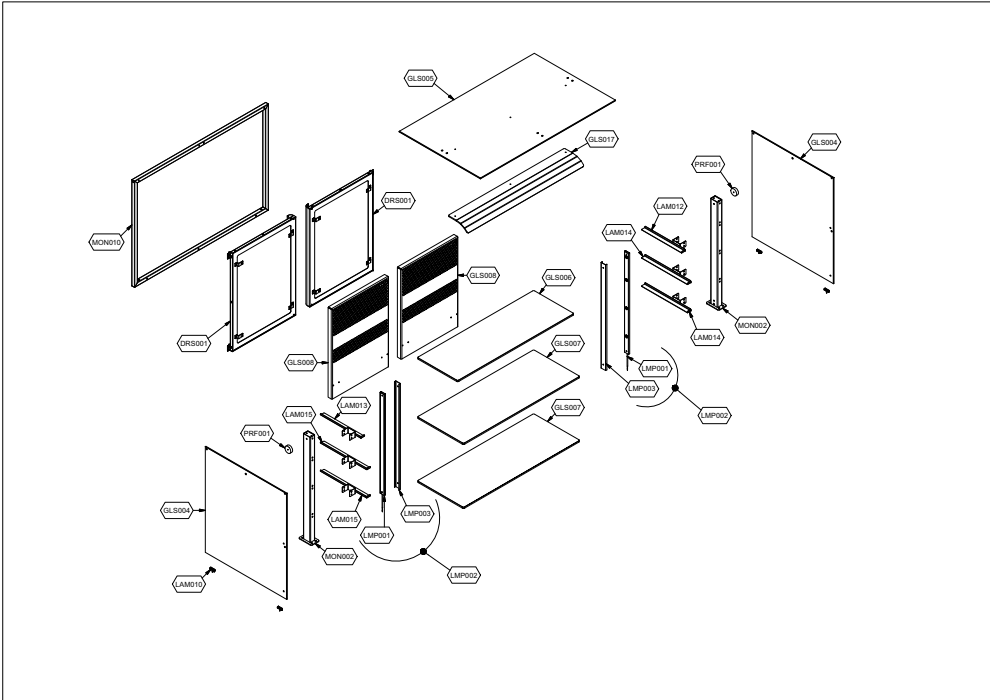

## Kühlung Büffet-Element

Artikel-Nr. 651087 (9DRPL3FIV0A95 / SOUL SERVICE PLATINUM 3 ohne  
Entnahmeklappen)

---

### Explosionszeichnung / Ersatzteile

---

Bitte bei Ersatzteilbestellung immer Artikelnummer und Seriennummer  
mit angeben!

Code	Description	Notes
9DRPL3FIV0A95ES	EXPLODED VIEW 1	
9DRPL3FIV0A95ES	EXPLODED VIEW 2	
73688952	FULL EVAPORATOR KIT	5
74837151	FAN PROTECTION FILTER	2
74700708	LIQUID RECEIVER	2
74865634	COMPRESSOR	4
74837117	CONDENSER	5
73669672	DOOR KIT	
74867018	COMPRESSOR ELECTRICAL PARTS	2
74839122	EVAPORATOR	5
74845180	FAN	2
74845038	TANGENTIAL FAN	2
74776568	SIDE GLASS	
74776532	CURVED TOP GLASS	
74776642	GLASS TOP MIDDLE SHELF	
74776632	BOTTOM GLASS MIDDLE SHELF	
74776662	AIR-CONVEYOR PER DOOR LATERALE	
74776533	DEFLETTORE	
74847181	EVAPORATOR GRID	
74742008	MAIN ON/OFF SWITCH	2
74742017	LIGHT ON/OFF SWITCH	2
75956088	POWER RELAY	2
72539781	CONDENSING UNIT SUPPORT	
72539783	CONDENSING UNIT GRID	
72539391	EVAPORATOR COVERING	
72538682	EVAPORATOR FRONT AIR-CONVEYOR	
72538672	EVAPORATOR REAR AIR-CONVEYOR	
74707262	WELL TRAY	
72557114	GLASS SUPPORT	
72538730	TOP RIGHT SUPPORT	
72538732	TOP LEFT SUPPORT	
72538734	BOTTOM RIGHT SUPPORT	
72538736	BOTTOM LEFT SUPPORT	
72539482	PANS SUPPORTS	

<b>Code</b>	<b>Description</b>	<b>Notes</b>
72539020	LED LIGHTING	
72539028	LAMP WITH PROTECTION	
72539026	LED LIGHTING PROTECTION	
72538990	SUPERSTRUCTURE SIDE SUPPORT	
73669431	GLASS SUPERSTRUCTURE W/O FLAPS	
72538952	DOOR SUPPORT FRAME	
72538992	SPACER	
SC850	ELECTRICAL WIRING	1
73670192	DRIER FILTER	2
RIF.TAR.B08	CONTROLLER PRESETTING SERVICE	1
74700881	UNSETTED ELECTRONIC CONTROLLER	1
74700916	PROBE	1
74700892	LED POWER PACK	1
74700954	SPEED FAN CONTROLLER	1
74861592	FULL CONDENSING UNIT	
74877107	VALVE	4
73669908	POWER BOX	