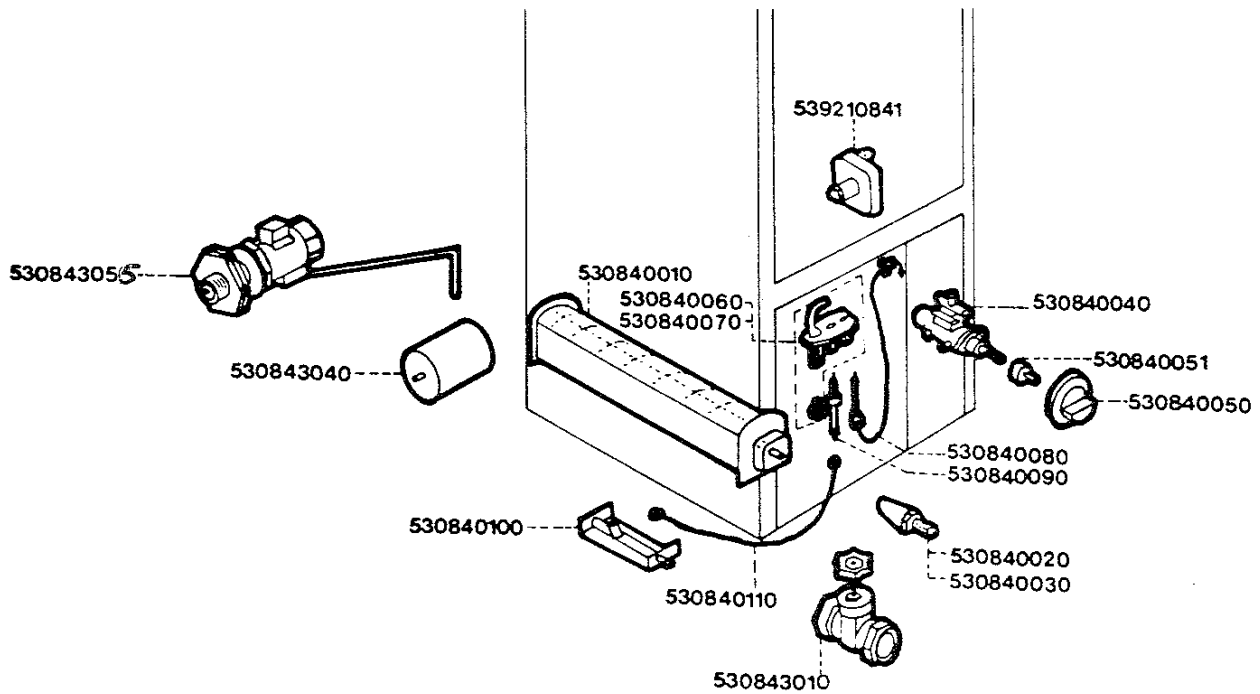

G5478 STEAMING OVEN

Fitments

Code	No.	Description	Code	No.	Description
C08	530840071	Sight Glass Assembly	B08	530843131	Bottom Hinge Door Rod Assembly
*	520840015	Shelf	B05	530843140	Bottom Door Catch
G02	530840140	Bottom Door Assembly	B09	530843141	Bottom Door Hinge Rod
C06	530840150	Bottom Door Handle	J05	530843150	Handle c/w Mechanism (Not illustrated)
B06	530840160	Bottom Door Latch Bracket	G08	530843151	Handle c/w Mechanism (Old Type, Not Illustrated)
A04	530840170	Shelf Hanging Screw	N05	530843170	Oven Door Complete
N08	530843020	Oven Chamber	D01	530843180	Door Handle Boss
H04	530843021	Shelf Support *	C09	530843210	Door Handle Assembly
D09	530843060	Drain Cock For Drip Trough	G07	530843250	Outer Top Panel
B09	530843080	Adjustable Foot	F01	530843260	Drip Trough
B09	530843090	Handle Rod	D02	530843270	Control Panel
C01	530843091	Door Handle Bar	H06	530843280	Side Panel - L.H.
B06	530843100	Ball Handle	H06	530843281	Side Panel - R.H.
D05	530843120	Oven Door Hinge (PRE 91) POST 530843125	B08	530843290	Top Door Latch Bracket
B08	530843121	Top Hinge Door Rod Assembly			
D05	530843130	Door Seal			

G5478 Steaming Oven

Controls

Spares No.	Description
520840015	Shelf
530840071	Sight Glass Assembly
530840140	Bottom Door Assembly
530840150	Bottom Door Handle
530840160	Bottom Door Latch Bracket
530840170	Shelf Hanging Screw
530843020	Oven Chamber <i>sa/st</i>
530843021	Shelf Support
530843060	Drain Cock for Drip Trough
530843080	Adjustable Foot (<i>New Type</i>)
530843090	Handle Rod
530843091	Door Handle Bar
530843100	Ball Handle
530843120	Oven Door Hinge <i>see Aug 81</i>
530843121	Top Hinge Door Rod Assembly
530843130	Door Seal
530843131	Bottom Hinge Door Rod Assembly
530843140	Bottom Door Catch
530843141	Bottom Door Hinge Rod
530843150	Handle w/ Mechanism *
530843151	Handle w/ Mechanism (old type) *
530843170	Oven Door (complete) <i>see Aug 81</i>
530843180	Door Handle Boss
530843210	Door Handle Assembly c/w Boss