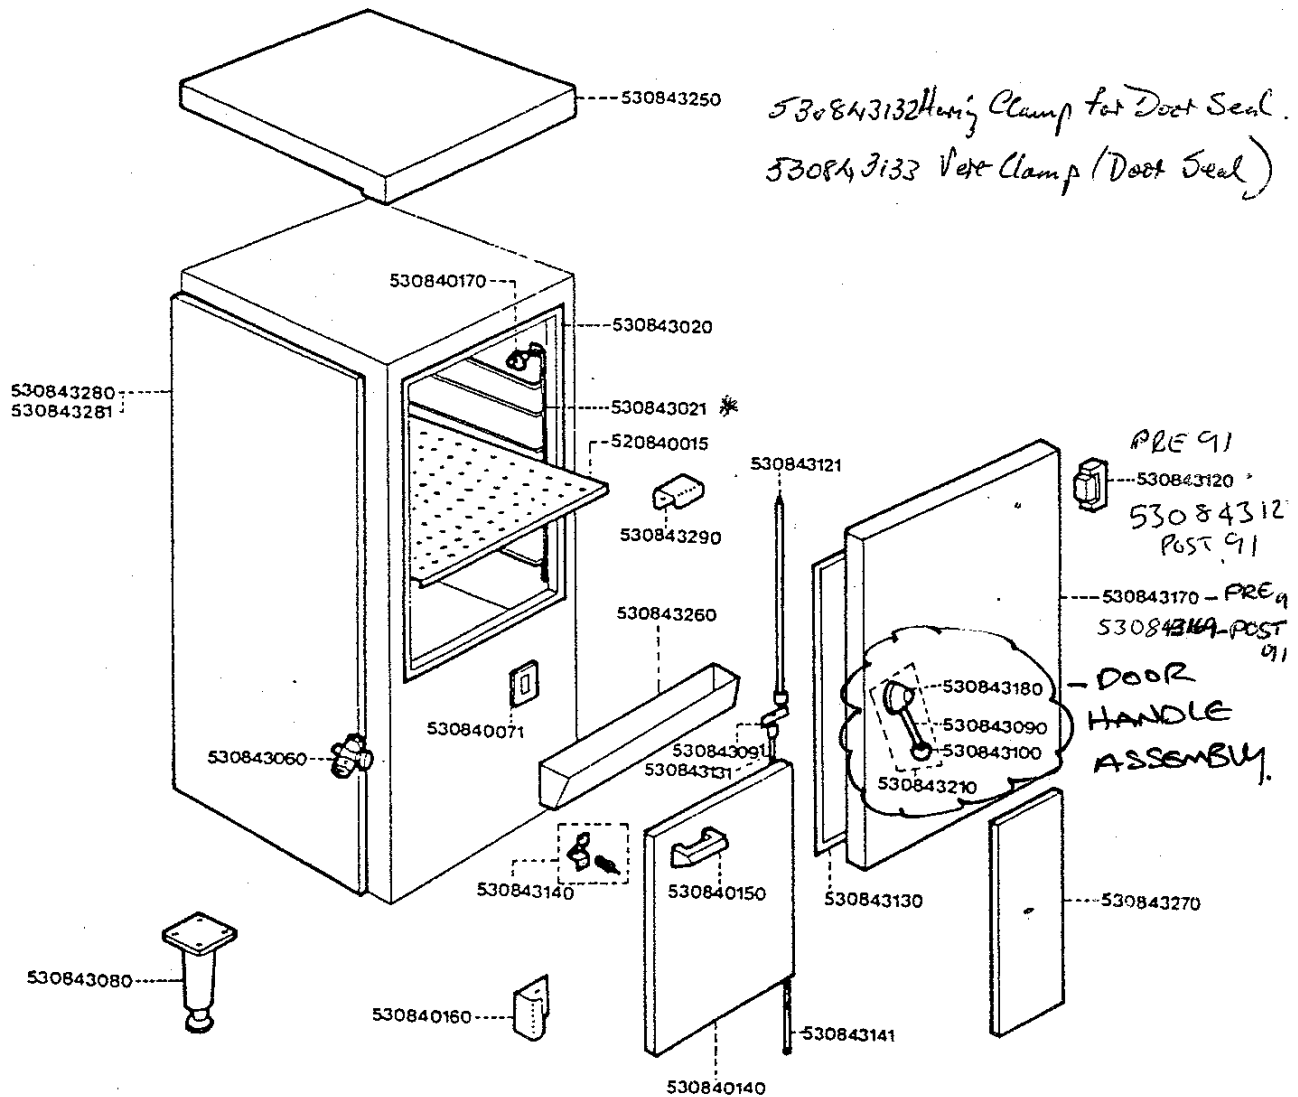

G5478 STEAMING OVEN

Fitments

Code	No.	Description	Code	No.	Description
C08	530840071	Sight Glass Assembly	B08	530843131	Bottom Hinge Door Rod Assembly
*	520840015	Shelf	B05	530843140	Bottom Door Catch
G02	530840140	Bottom Door Assembly	B09	530843141	Bottom Door Hinge Rod
C06	530840150	Bottom Door Handle	J05	530843150	Handle c/w Mechanism (Not illustrated)
B06	530840160	Bottom Door Latch Bracket	G08	530843151	Handle c/w Mechanism (Old Type, Not Illustrated)
A04	530840170	Shelf Hanging Screw	N05	530843170	Oven Door Complete
N08	530843020	Oven Chamber	D01	530843180	Door Handle Boss
H04	530843021	Shelf Support *	C09	530843210	Door Handle Assembly
D09	530843060	Drain Cock For Drip Trough	G07	530843250	Outer Top Panel
B09	530843080	Adjustable Foot	F01	530843260	Drip Trough
B09	530843090	Handle Rod	D02	530843270	Control Panel
C01	530843091	Door Handle Bar	H06	530843280	Side Panel - L.H.
B06	530843100	Ball Handle	H06	530843281	Side Panel - R.H.
D05	530843120	Oven Door Hinge (PRE 91) POST 530843125	B08	530843290	Top Door Latch Bracket
B08	530843121	Top Hinge Door Rod Assembly			
D05	530843130	Door Seal			

7541100A10 - 22mm x 3/4" STRAIGHT COWLING
530843140 (TANK TO DRAIN COCK) PIPE

Sheet Reference Number

G5478/0188/001

**Falcon Catering
Equipment**
Commercial and institutional
catering equipment

530843125

Falcon Catering Equipment is a
business name of
Glynwed Consumer & Building Products Ltd
a member of the
Glynwed International plc
group of companies

Spares No.	Description
530843250	Outer Top <i>st/st</i>
530843260	Drip Trough
530843270	Control Panel <i>RH</i>
530843280	Side Panel - LH
530840281	Side Panel - RH
530843290	Top Door Latch Bracket

* denotes Not Illustrated