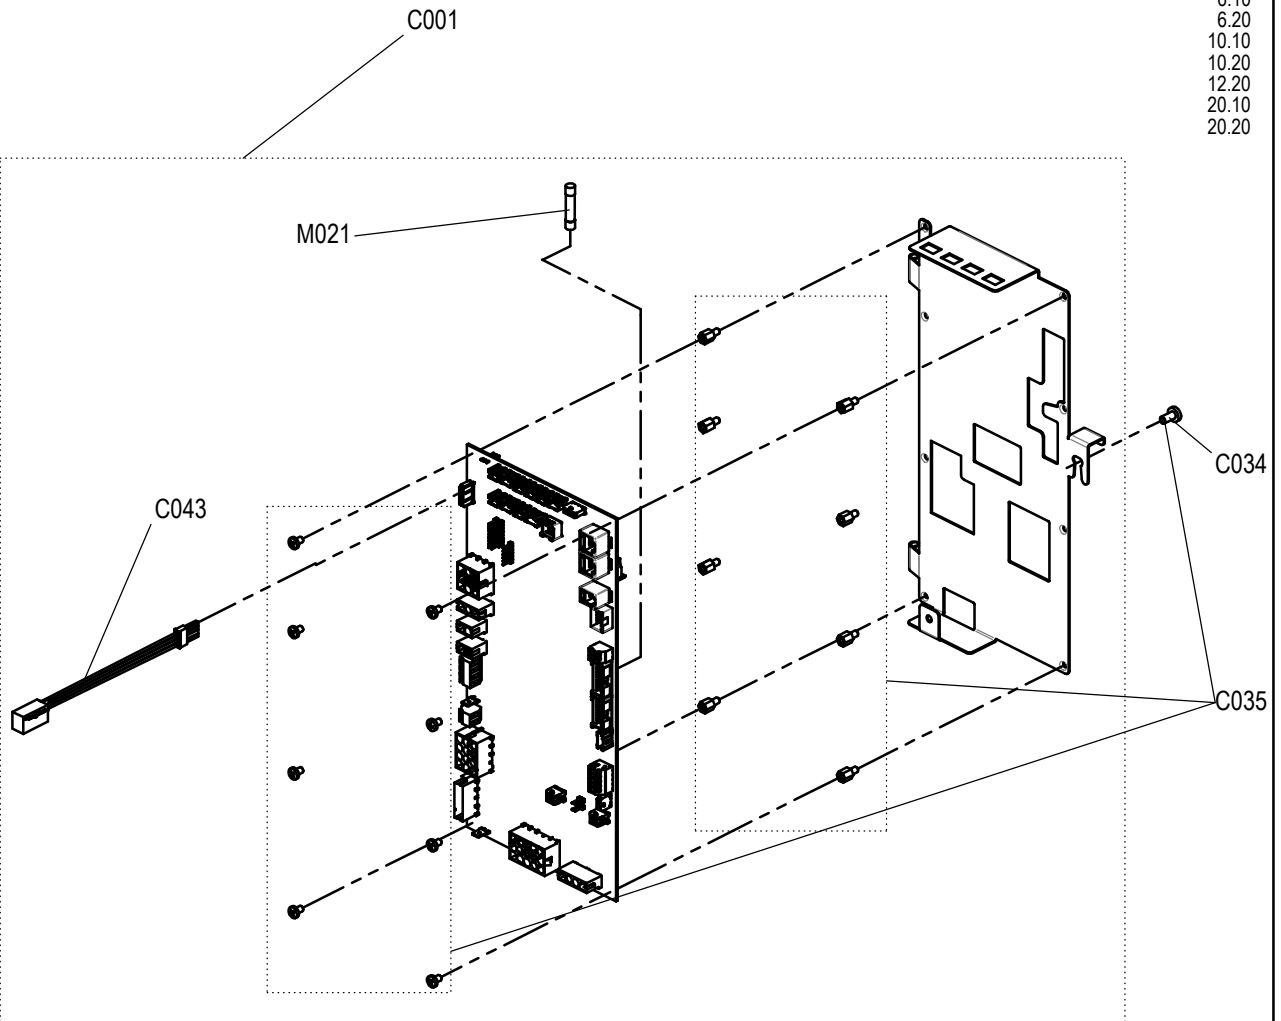

C

6.10
6.20
10.10
10.20
12.20
20.10
20.20

00	Z-Freigabe	Nov 05, 15	tfekete	Drawn	02.09.2015	aruhdorf
Rev	Remarks	Date	Name	App.	Nov 05, 15	tfekete

Laufende Verbesserungen des Produkts können Änderungen der Spezifikationen ohne expliziten Hinweis bedingen. Continuous improvements to the product may mean changes to the specification are made without explicit mention.
9865012_00 Nov 05, 15 © 2018