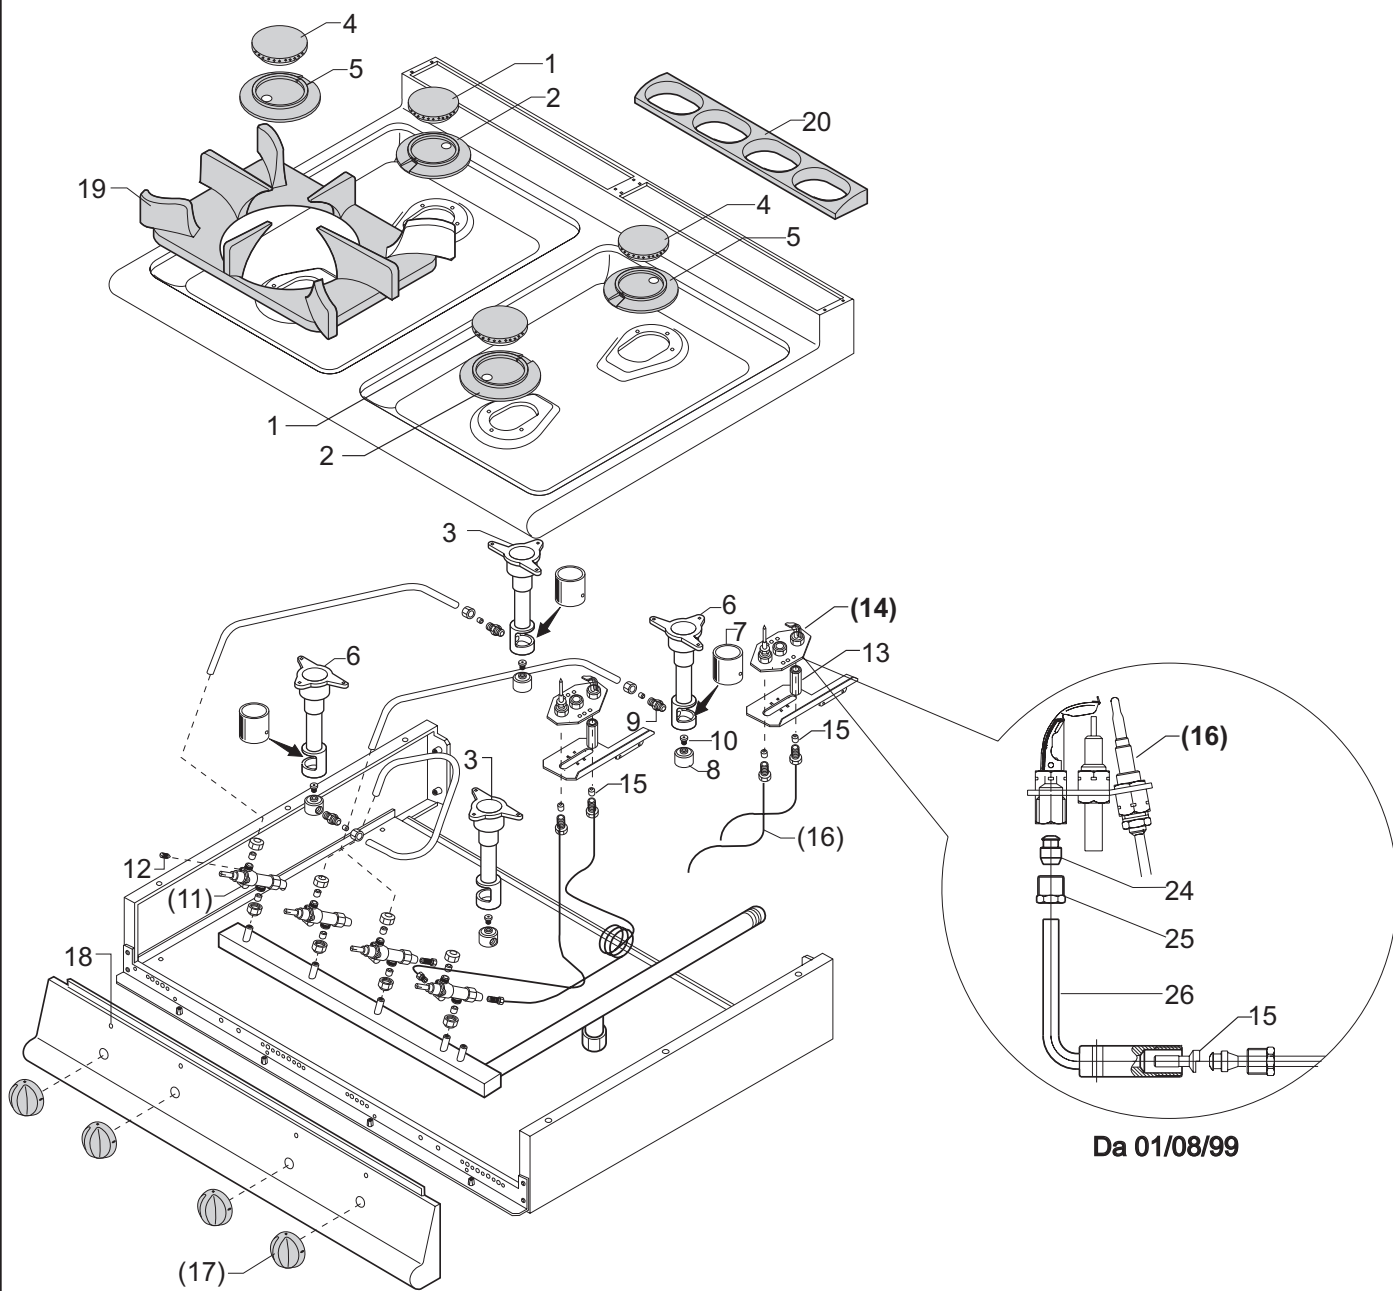

cine p

Da 01/08/99

(.....) RICAMBIO CONSIGLIATO
(.....) SUGGESTED SPARE-PARTS

FUOCHI A GAS TOP (Serie 700 - 1/1M)
OPEN BURNERS TOP (Serie 700 - 1/1M)

Tav. Rif. BCP0070-(04)

RIF. Da matricola n°
REF. From serial n°

Rev.01 del 16/06/1998

B98/107001

Baron Cucine Professionali S.r.l.

RIPRODUZIONE, ANCHE PARZIALE, VIETATA

BCP0070-(03)