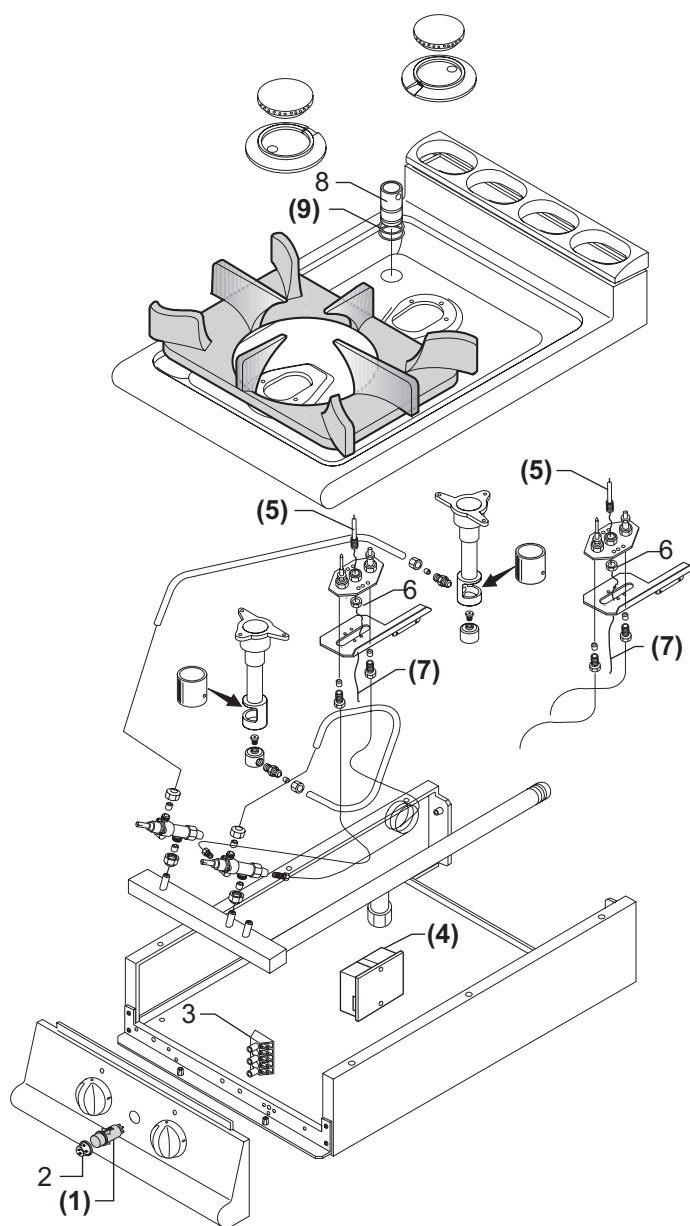

(.....) RICAMBIO CONSIGLIATO
(.....) SUGGESTED SPARE-PARTS

FUOCHI A GAS TOP (Serie 700)
OPEN BURNERS TOP (Serie 700)

Tav. Rif. BCP0070-(08)

RIF. Da matricola n°
REF. From serial n°

Kit accensione elettrica
Kit for acc. electr.

Rev.00 del 16/06/1997

Baron Cucine Professionali S.r.l.

RIPRODUZIONE, ANCHE PARZIALE, VIETATA

BCP0070-(07)