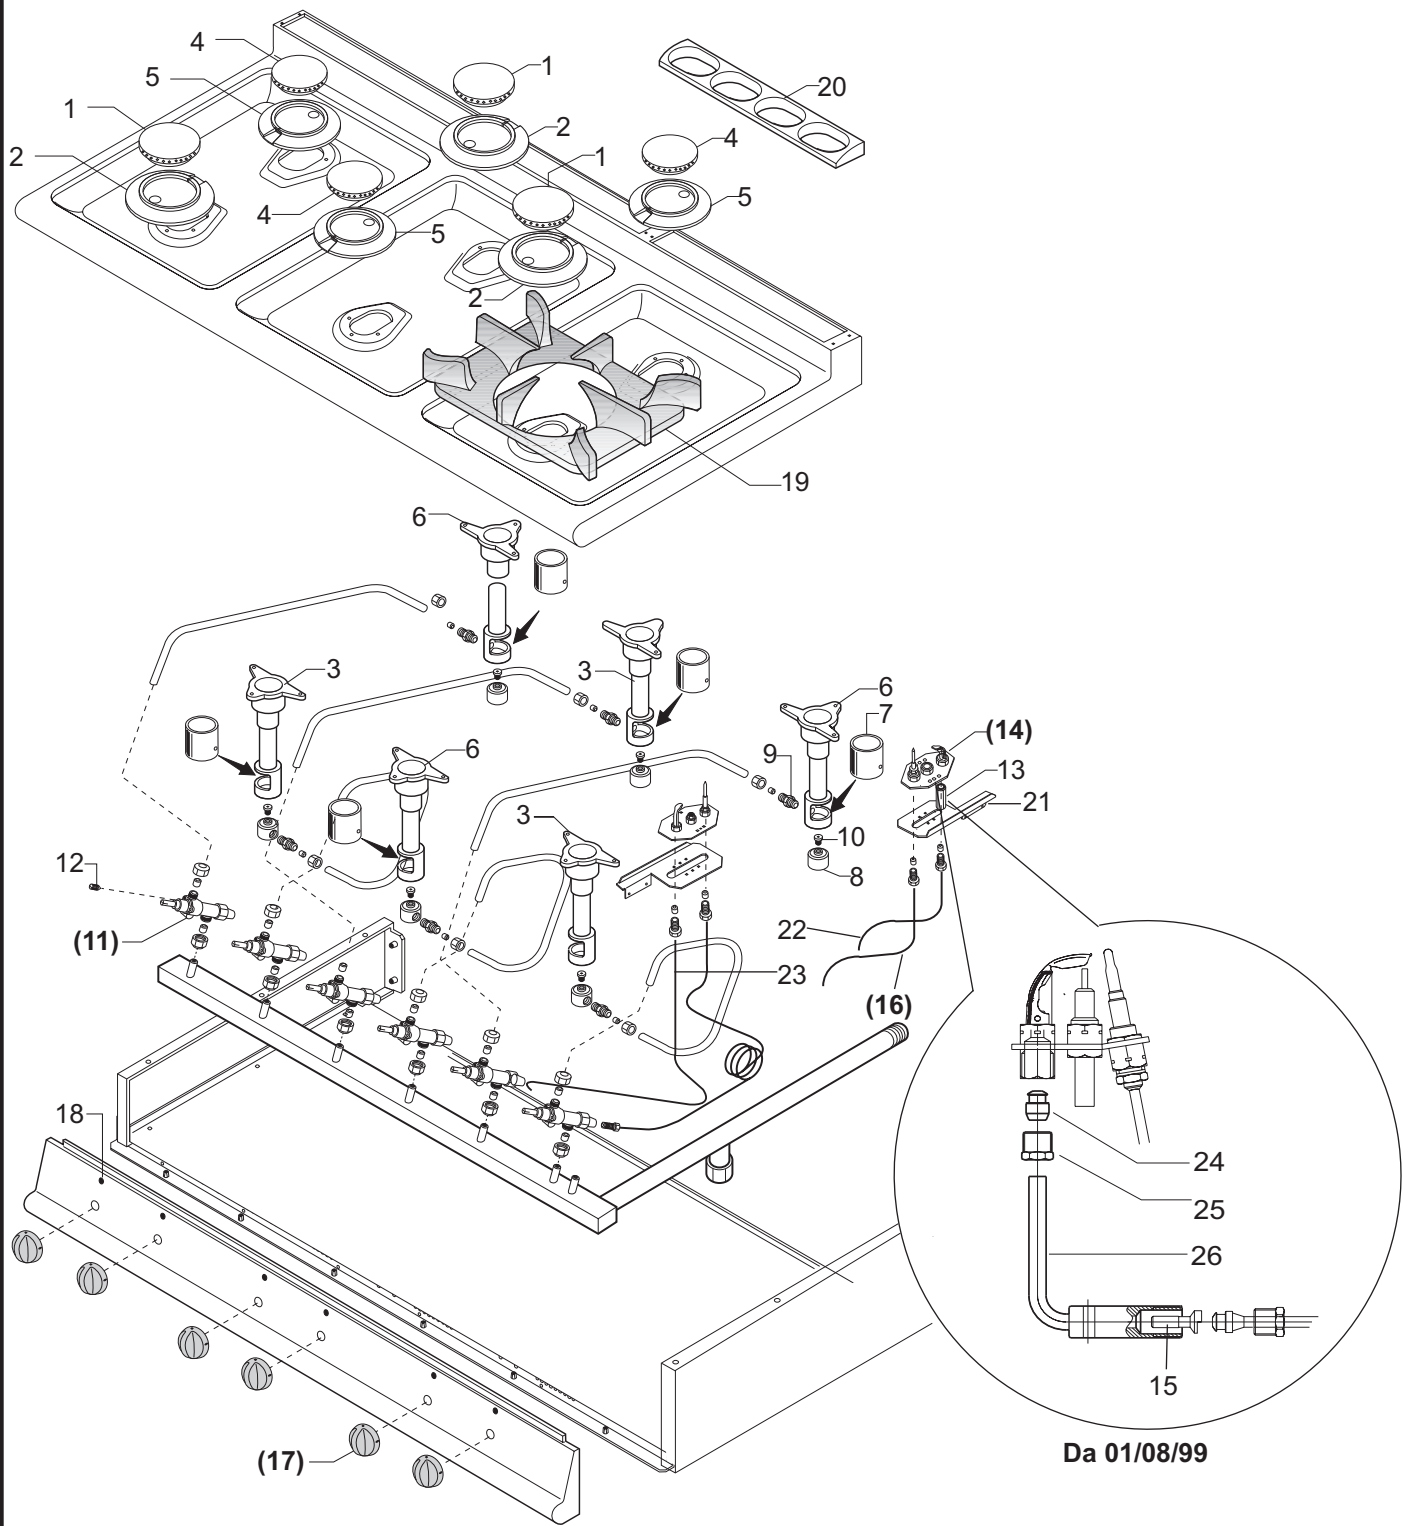

Da 01/08/99

(.....) RICAMBIO CONSIGLIATO
(.....) SUGGESTED SPARE-PARTS

FUOCHI A GAS TOP (Serie 700 - 1/1+1/2M)
OPEN BURNERS TOP (Serie 700 - 1/1+1/2M)

Tav. Rif. BCP0070-(06)

RIF. Da matricola n°
REF. From serial n°

Rev.01 del 16/06/1998

B98/107001

Baron Cucine Professionali S.r.l.

RIPRODUZIONE, ANCHE PARZIALE, VIETATA

BCP0070-(05)