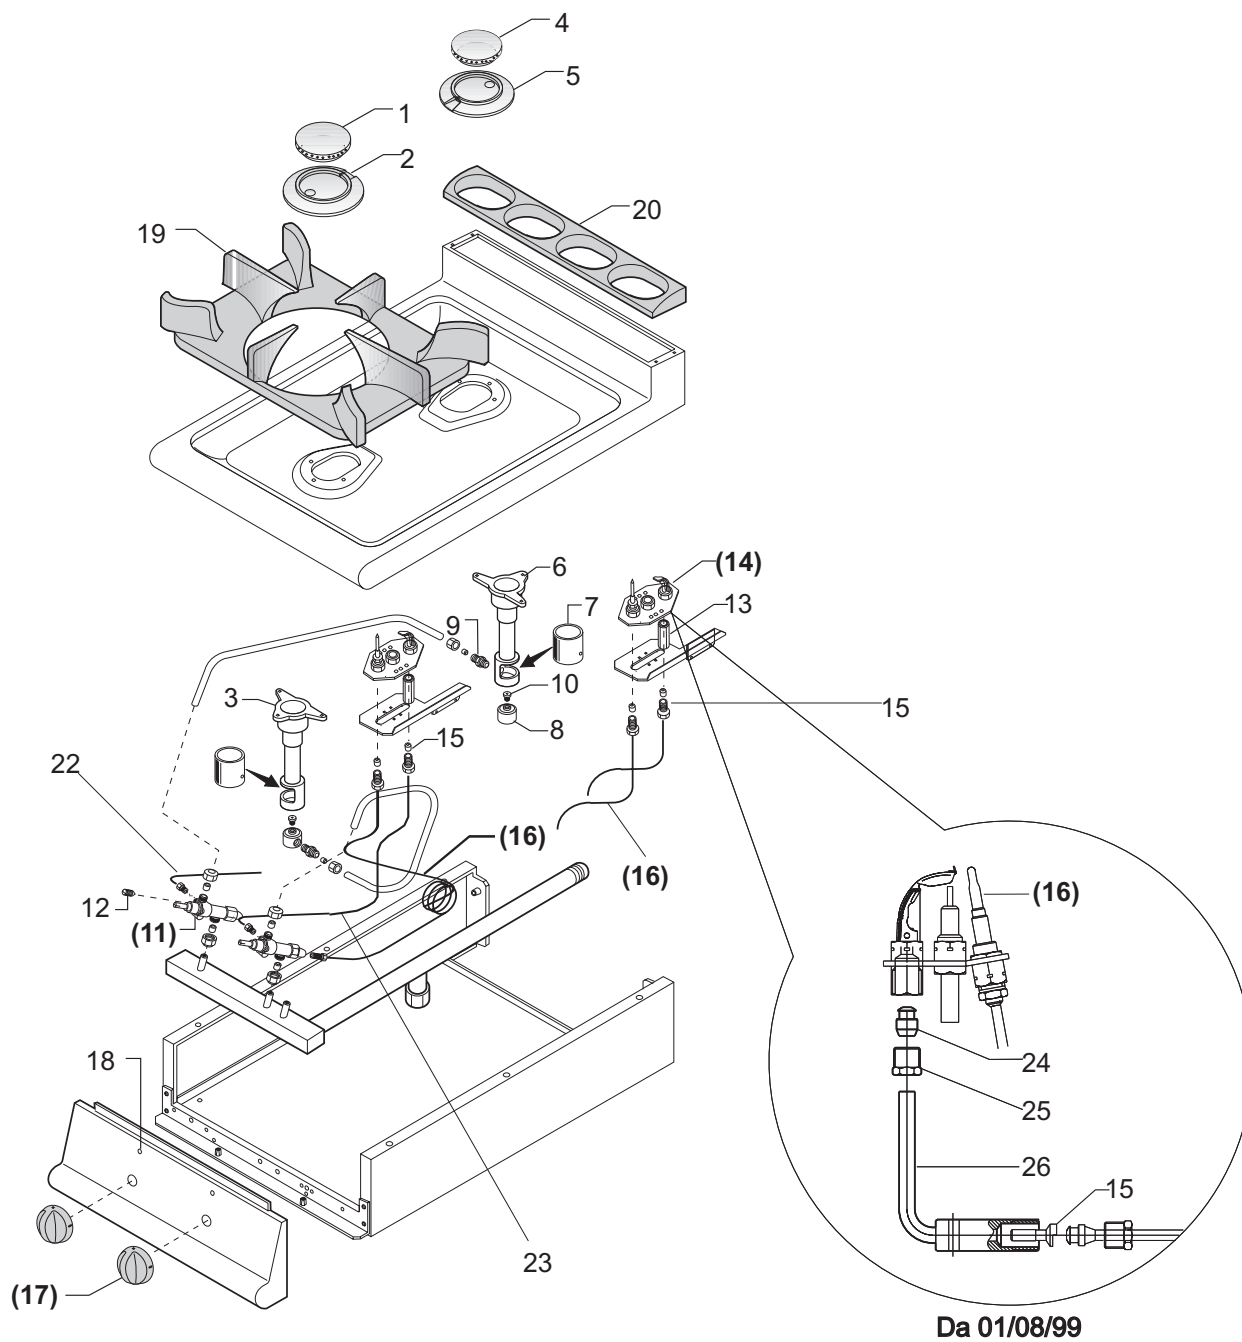

cine p

Da 01/08/99

(.....) RICAMBIO CONSIGLIATO
(.....) SUGGESTED SPARE-PARTS

FUOCHI A GAS TOP (Serie 700 - 1/2M)
OPEN BURNERS TOP (Serie 700 - 1/2M)

Tav. Rif. BCP0070-(02)

RIF. Da matricola n°
REF. From serial n°

Rev.01 del 16/06/1998

B98/107001

Baron Cucine Professionali S.r.l.

RIPRODUZIONE, ANCHE PARZIALE, VIETATA

BCP0070-(01)