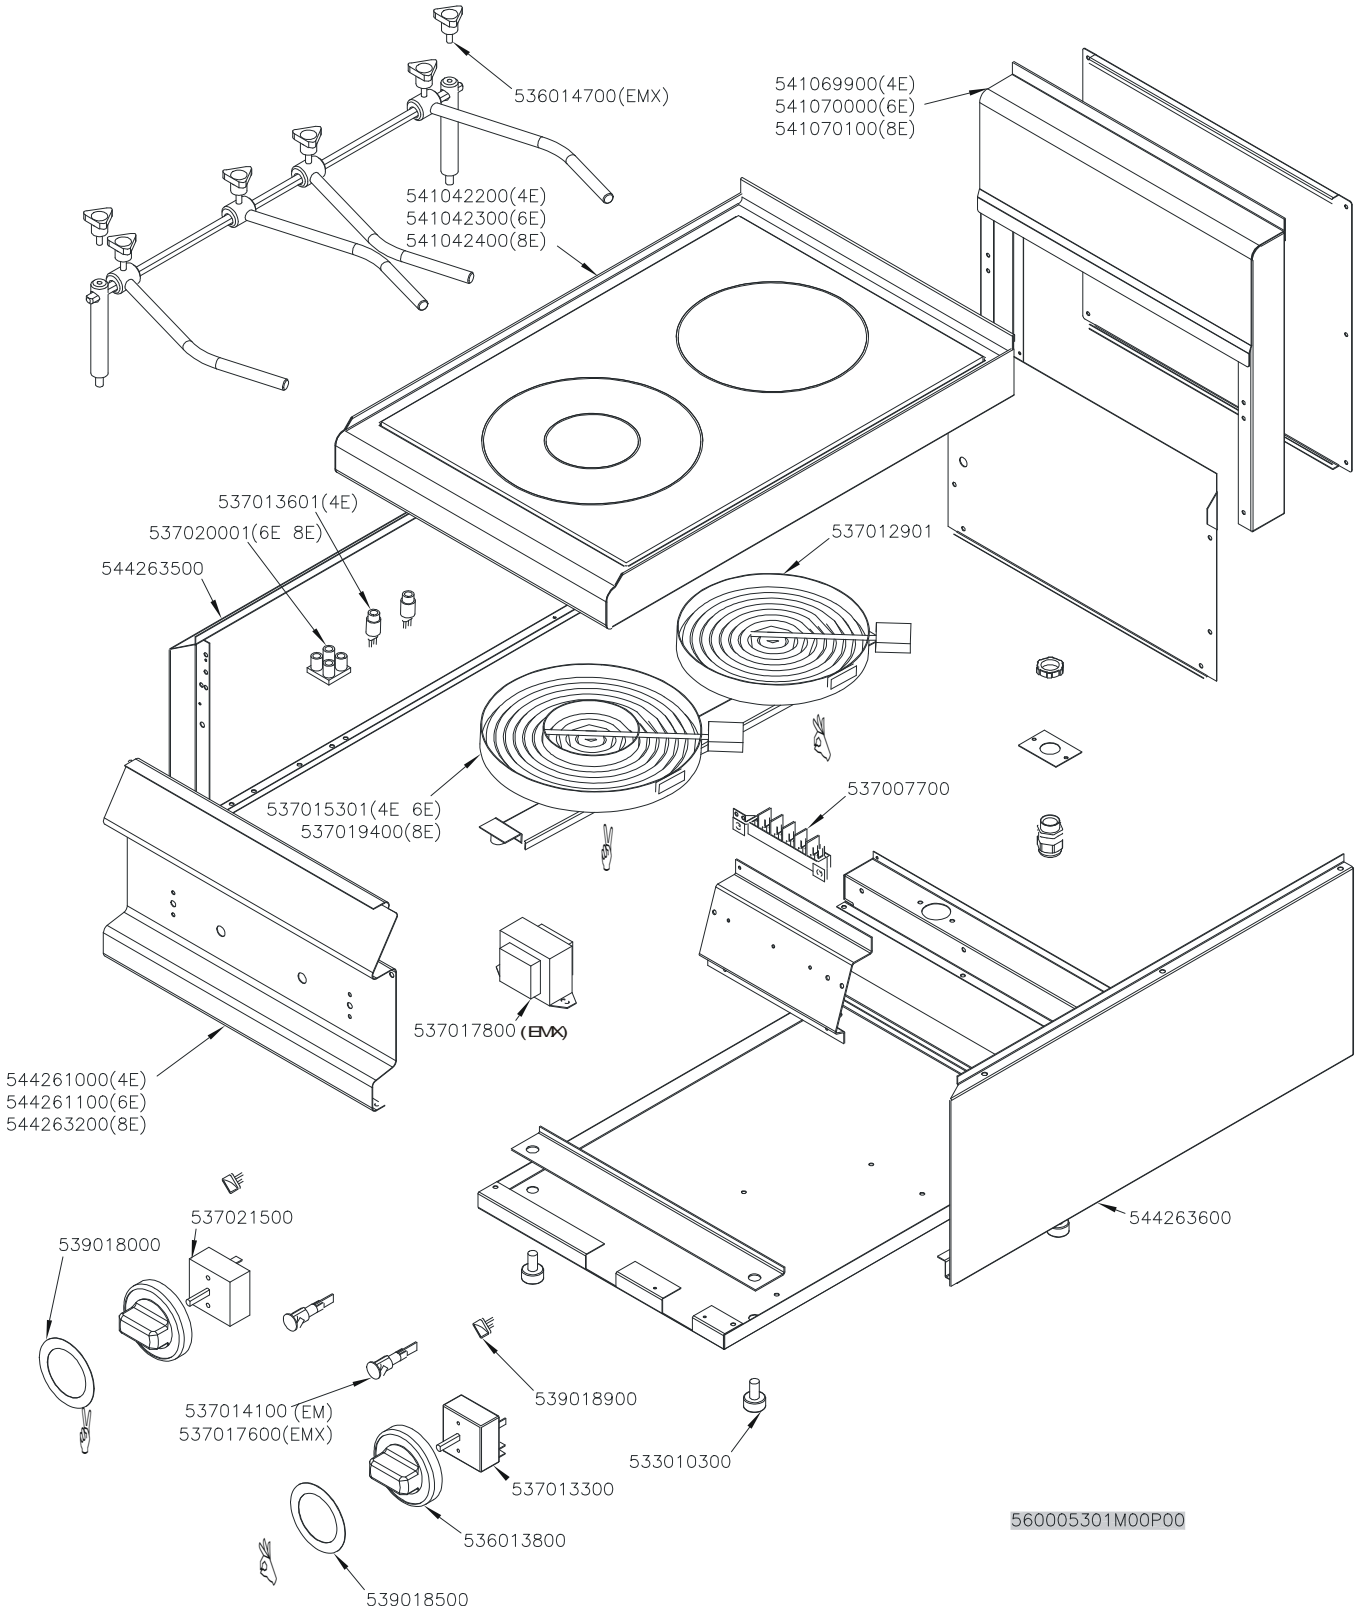

# MAGIC PROF 65

ELETTRICO / ELECTRIC / ELEKTRO / ELECTRIQUE

**PCC-4EM PCC-4ET PCC-6EM PCC-6ET PCC-8ET PCC-4EMX PCC-6EMX PCC-8EMX**  
**N°≥0302**

Page	Pos	Code	Description
001		536014700	3 DRILL WHEELS
001		541070000	NEUTRAL SPACER 6
001		541042300	
001		537020001	REMAINING HEAT 4 PILOT LIGHTS UNIT
001		544263500	RIGHT SIDE S.65
001		537012901	ELECTRICAL PLATE 1800W 230W PCC-65
001		537015301	EL. PLATE PCC D.230 700+1400W 230V
001		537007700	TERMINAL BLOCK THREEPHASE 40A
001		537017800	TRANSFORMER 230V/100V 10VA
001		544261100	CONTROL PANEL PC/C-6E
001		544263600	LEFT SIDE S.65
001		537021500	REGULATOR FOR EL.PLATE 2CIRC.230V
001		539018000	ADHESIVE GRAD.DISC 7POS.DOUBLE RED
001		537017600	WHITE WARNING LIGHT LOW BUD 110V
001		539018900	INDEX FOR KNOB
001		533010300	ADJUSTABLE FOOT M10*20 D.23
001		537013300	CURRENT REGULATOR FOR ELEC. PLATE
001		536013800	KNOB D.70 BLACK 6*5 WITH SPRING
001		539018500	ADHESIVE GRADUATED DISC FOR KNOB