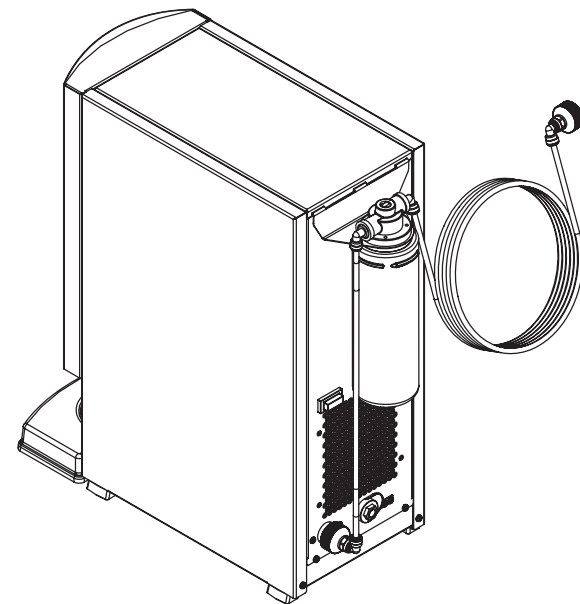

Previous until mach. nr. 2Q 10401 [04.2007]	New from mach. nr. 2Q 10402 [04.2007]
Ø 8mm faston 2.8	Ø 9mm faston 6.3
	
*01997	*01998

13443
Cooling unit can
be interchanged
completely

* Recommended Spare Part

Type : OptiCool	From mach. nr. : 1P 07067	Page : 1-1	Drawer : MT
Artikel : 10445	Date : 03-2006	Rev. : 1.1	Date : 23-04-2007
Rated voltage : 1N~220-240V 50Hz 225W	Spare Parts Info	***** Animo ® ***** Assen - Holland	

Connection set

Type : Connection set (Filter system OptiCool)
 Artikel : 99016

From mach. nr. : -
 Date : -

Page : 1-1
 Rev. : 1

Drawer : MT
 Date : 26-07-2006

Rated voltage : n.v.t.

Spare Parts Info

***** **Animo** *****
Assen - Holland