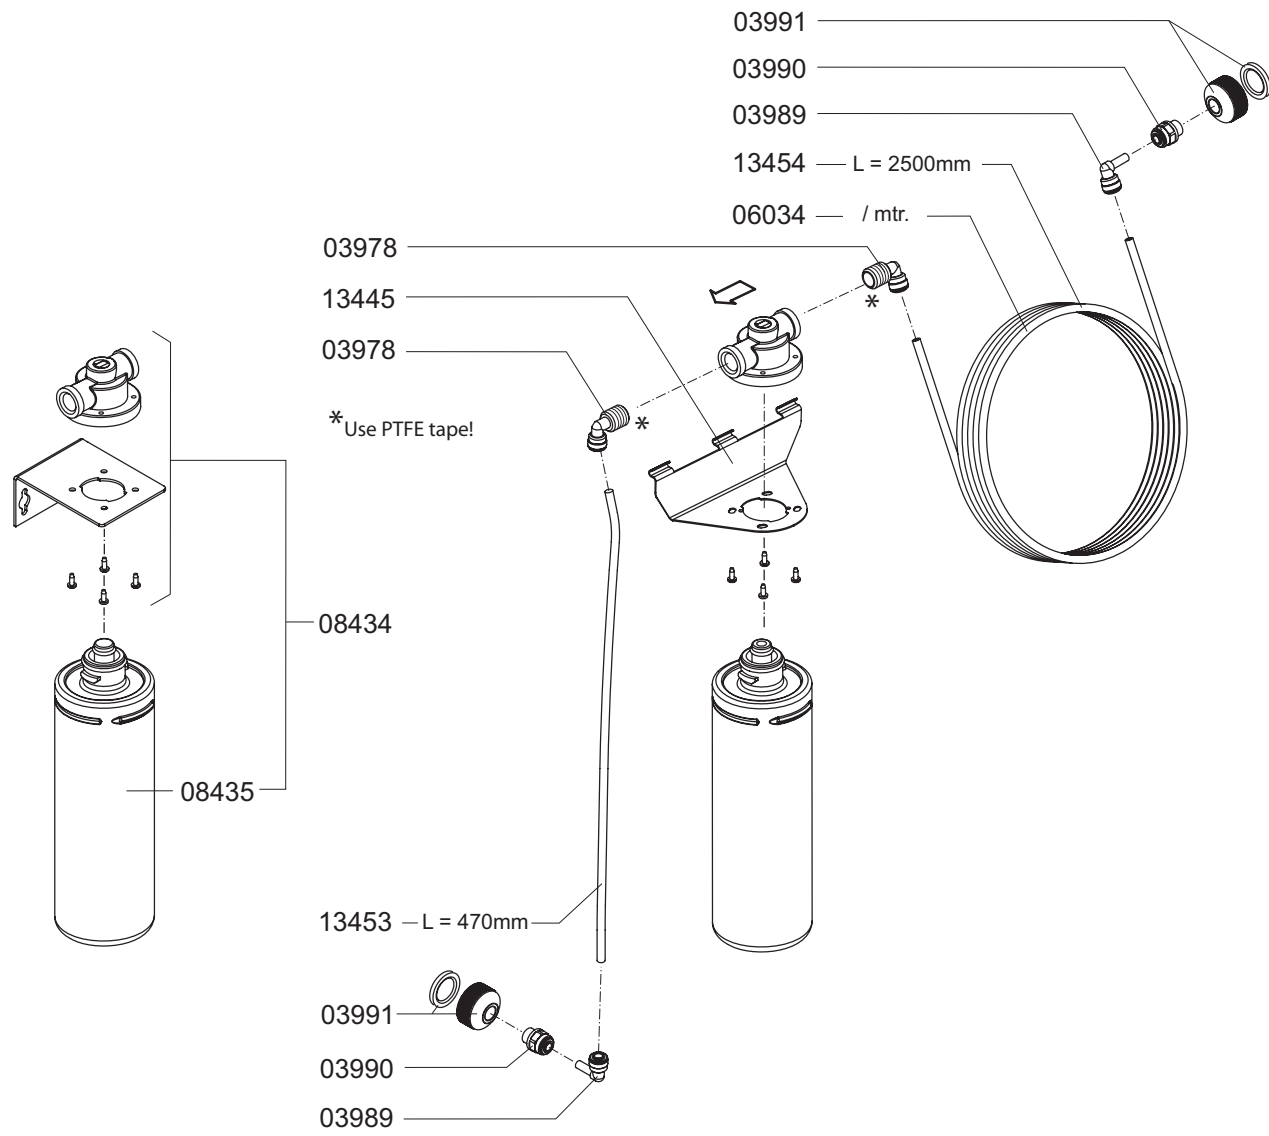

Previous until mach. nr. 2Q 10401 [04.2007]	New from mach. nr. 2Q 10402 [04.2007]
Ø 8mm faston 2.8	Ø 9mm faston 6.3
	
*01997	*01998

13443
Cooling unit can
be interchanged
completely

* Recommended Spare Part

Connection set

Type : Connection set (Filter system OptiCool)
 Artikel : 99016

From mach. nr. : -
 Date : -

Page : 1-1
 Rev. : 1

Drawer : MT
 Date : 26-07-2006

Rated voltage : n.v.t.

Spare Parts Info

***** **Animo** *****
Assen - Holland

Type : Filter Everpure cpl + aansl.set	From mach. nr. : -	Page : 1-1	Drawer: MT
Artikel : 99015	Date : -	Rev. : 0	Date : 20-10-2006
Rated voltage : n.v.t.	Spare Parts Info	***** Animo ***** Assen - Holland	