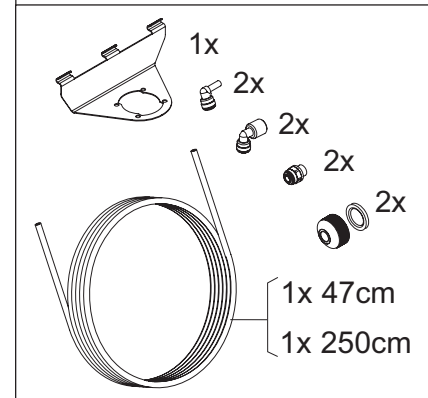

Previous until mach. nr. 2Q 10401 [04.2007]	New from mach. nr. 2Q 10402 [04.2007]
Ø 8mm faston 2.8	Ø 9mm faston 6.3
	
*01997	*01998

13443
Cooling unit can
be interchanged
completely

* Recommended Spare Part

Type : OptiCool	From mach. nr. : 1P 07067	Page : 1-1	Drawer : MT
Artikel : 10445	Date : 03-2006	Rev. : 1.1	Date : 23-04-2007
Rated voltage : 1N~220-240V 50Hz 225W	Spare Parts Info	***** Animo ® ***** Assen - Holland	

Connection set

Type : Connection set (Filter system OptiCool)
 Artikel : 99016

From mach. nr. : -
 Date : -

Page : 1-1
 Rev. : 1

Drawer : MT
 Date : 26-07-2006

Rated voltage : n.v.t.

Spare Parts Info

***** **Animo** *****
Assen - Holland